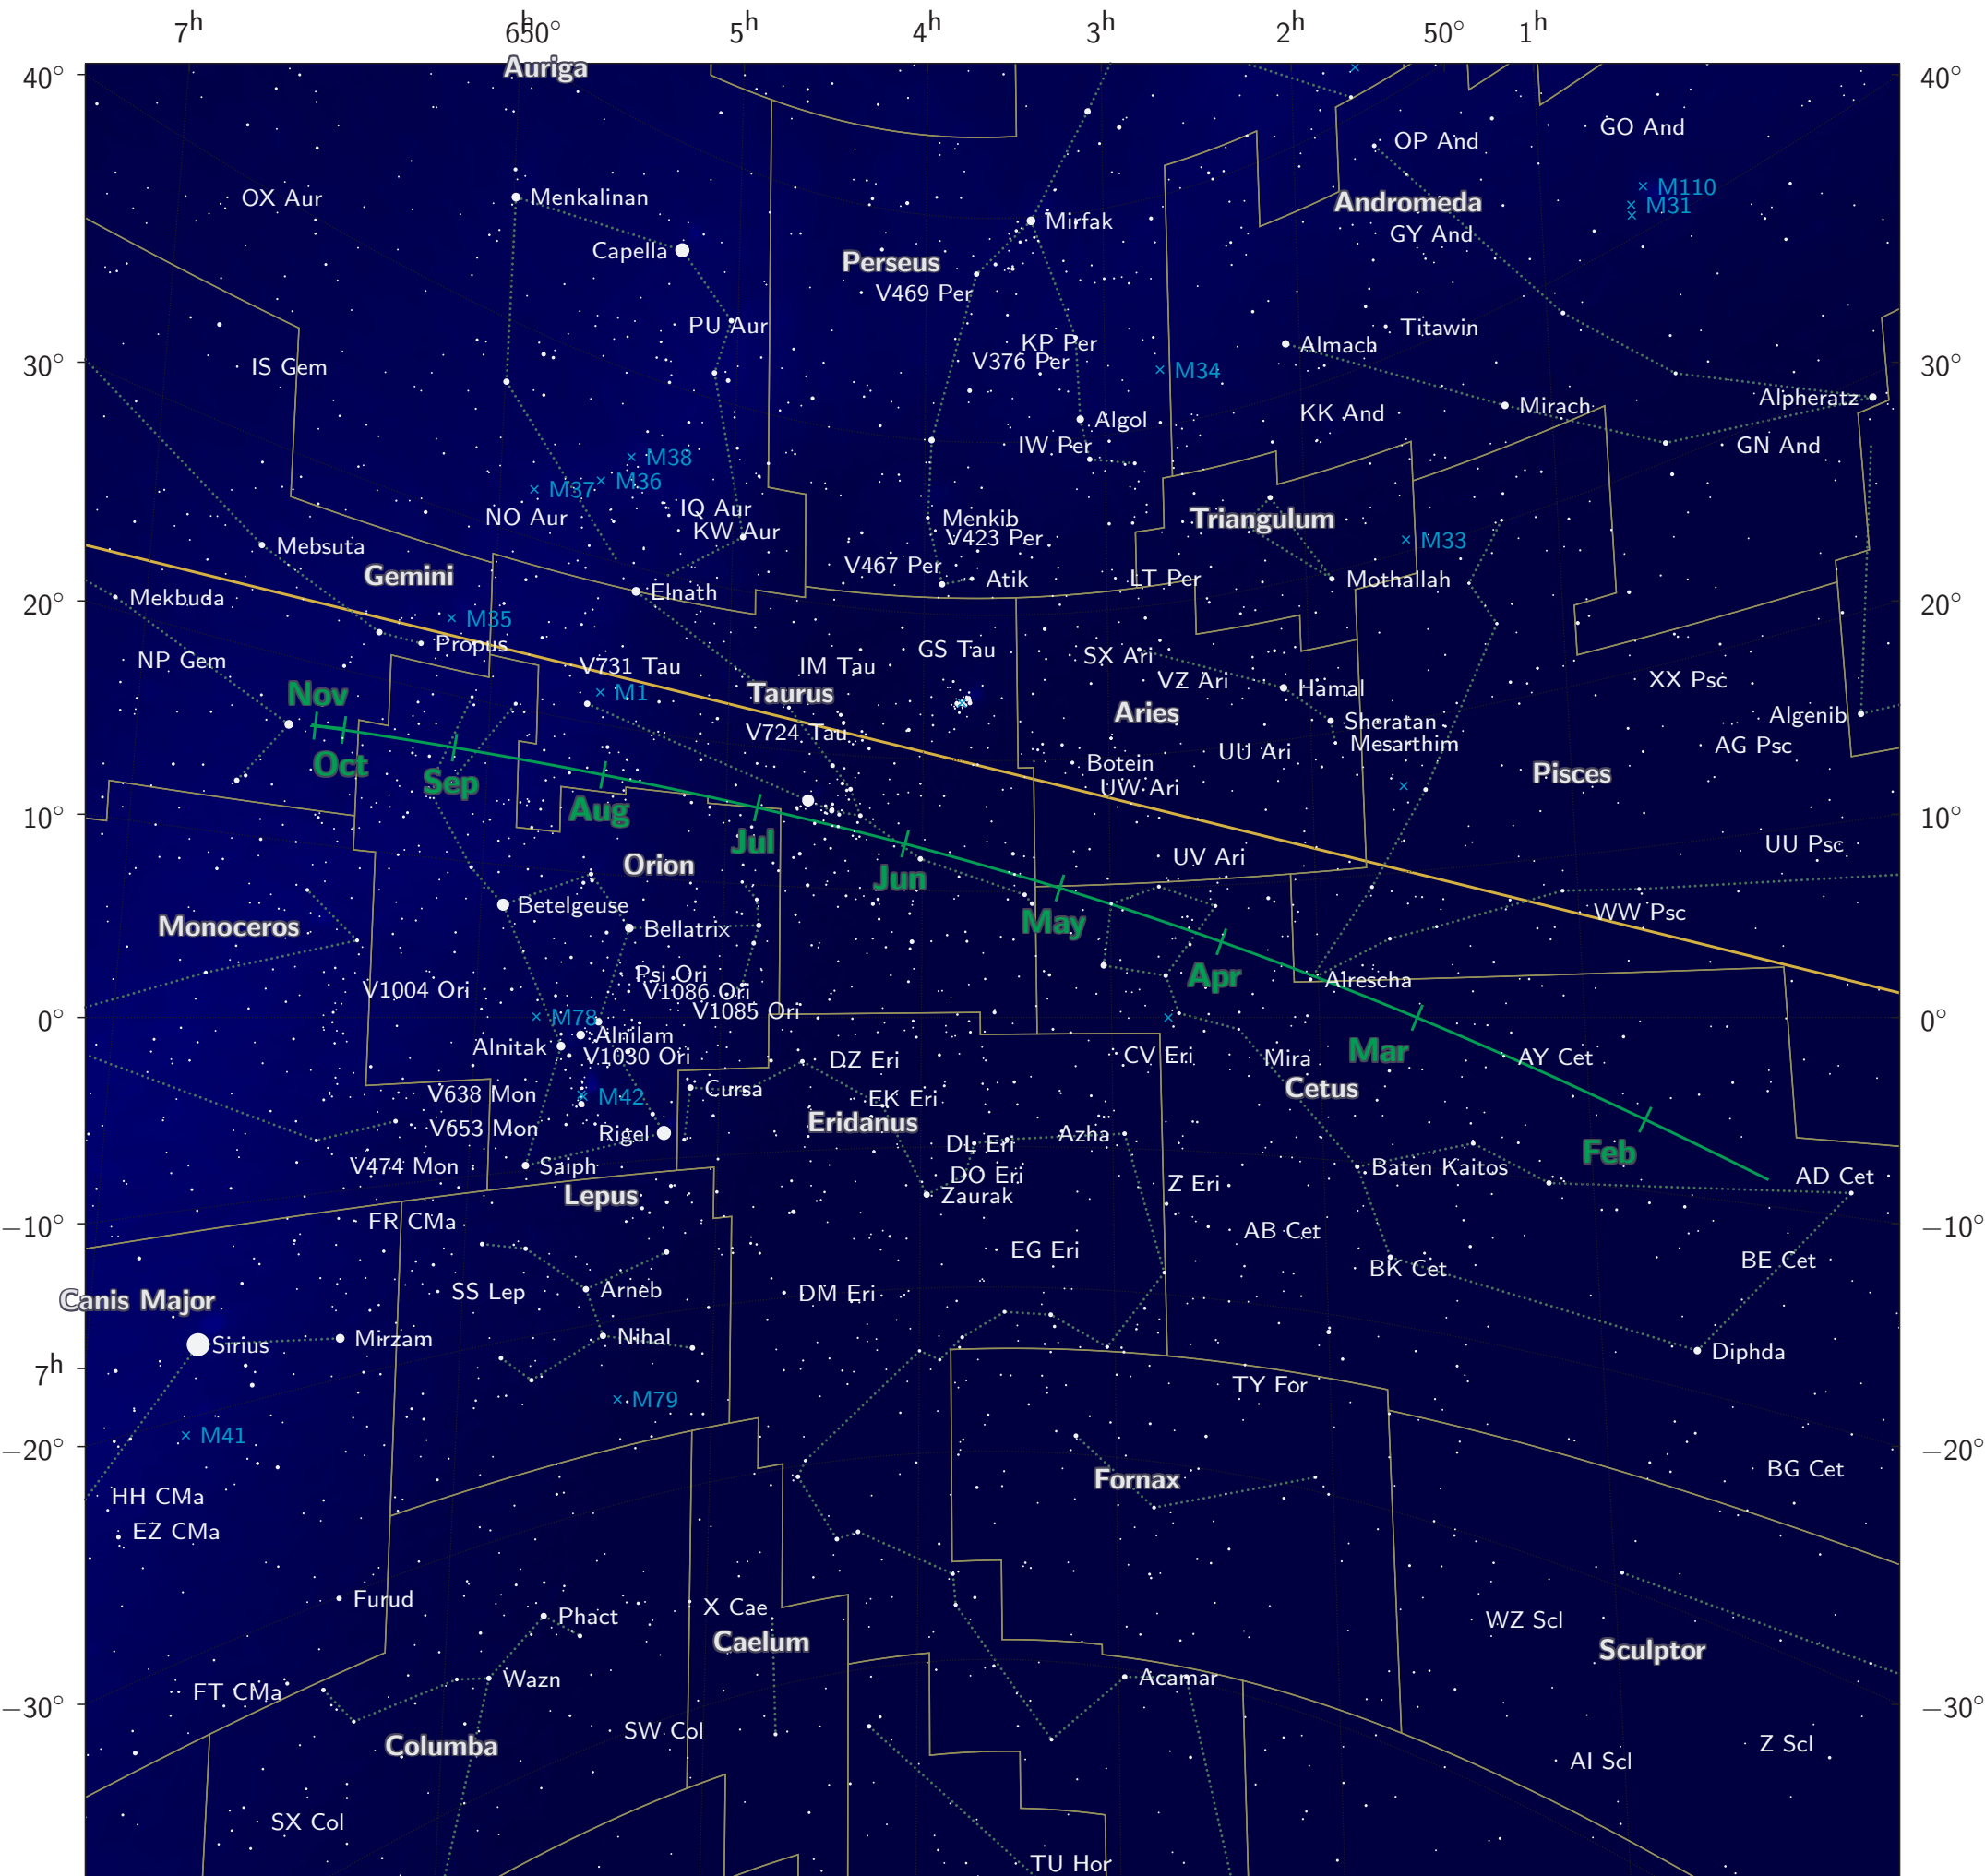

# The path of 48P/Johnson starting on 20 Jan 2019

Magnitude scale: 7.0 6.5 6.0 5.5 5.0 4.5 4.0 3.5 3.0 2.5 2.0 1.5 1.0 0.5

● 0.0 ● -0.5 ● -1.0

— Ecliptic Plane