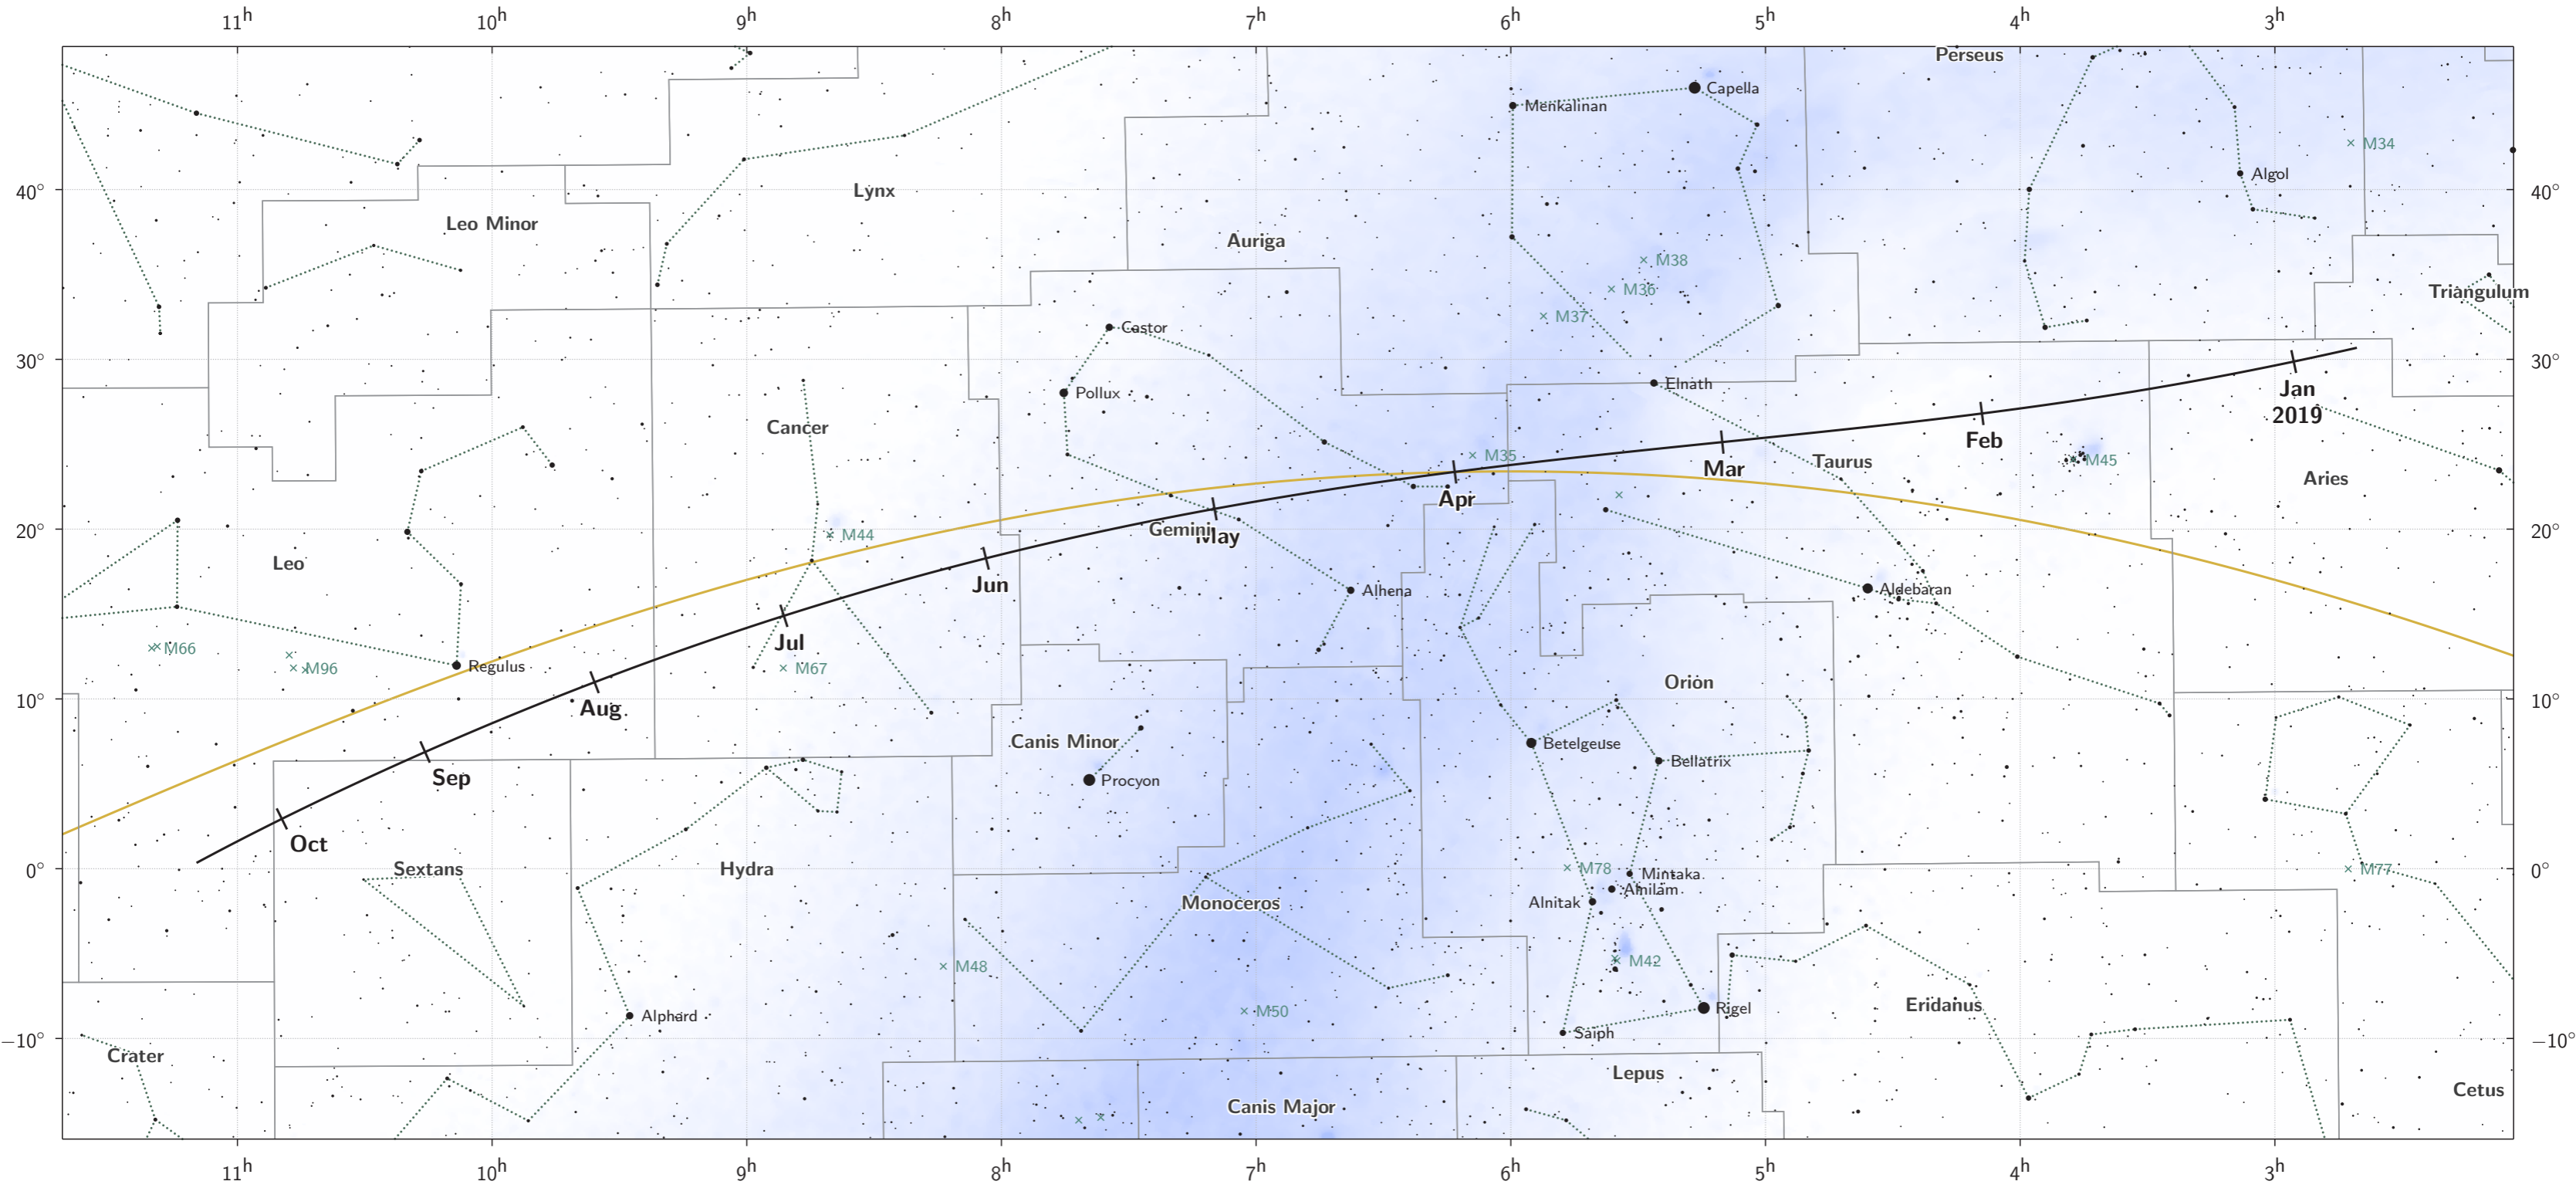

The path of 64P/Swift-Gehrels starting on 26 Dec 2018

Magnitude scale: ● 7.0 ● 6.5 ● 6.0 ● 5.5 ● 5.0 ● 4.5 ● 4.0 ● 3.5 ● 3.0 ● 2.5 ● 2.0 ● 1.5 ● 1.0 ● 0.5

— Ecliptic Plane