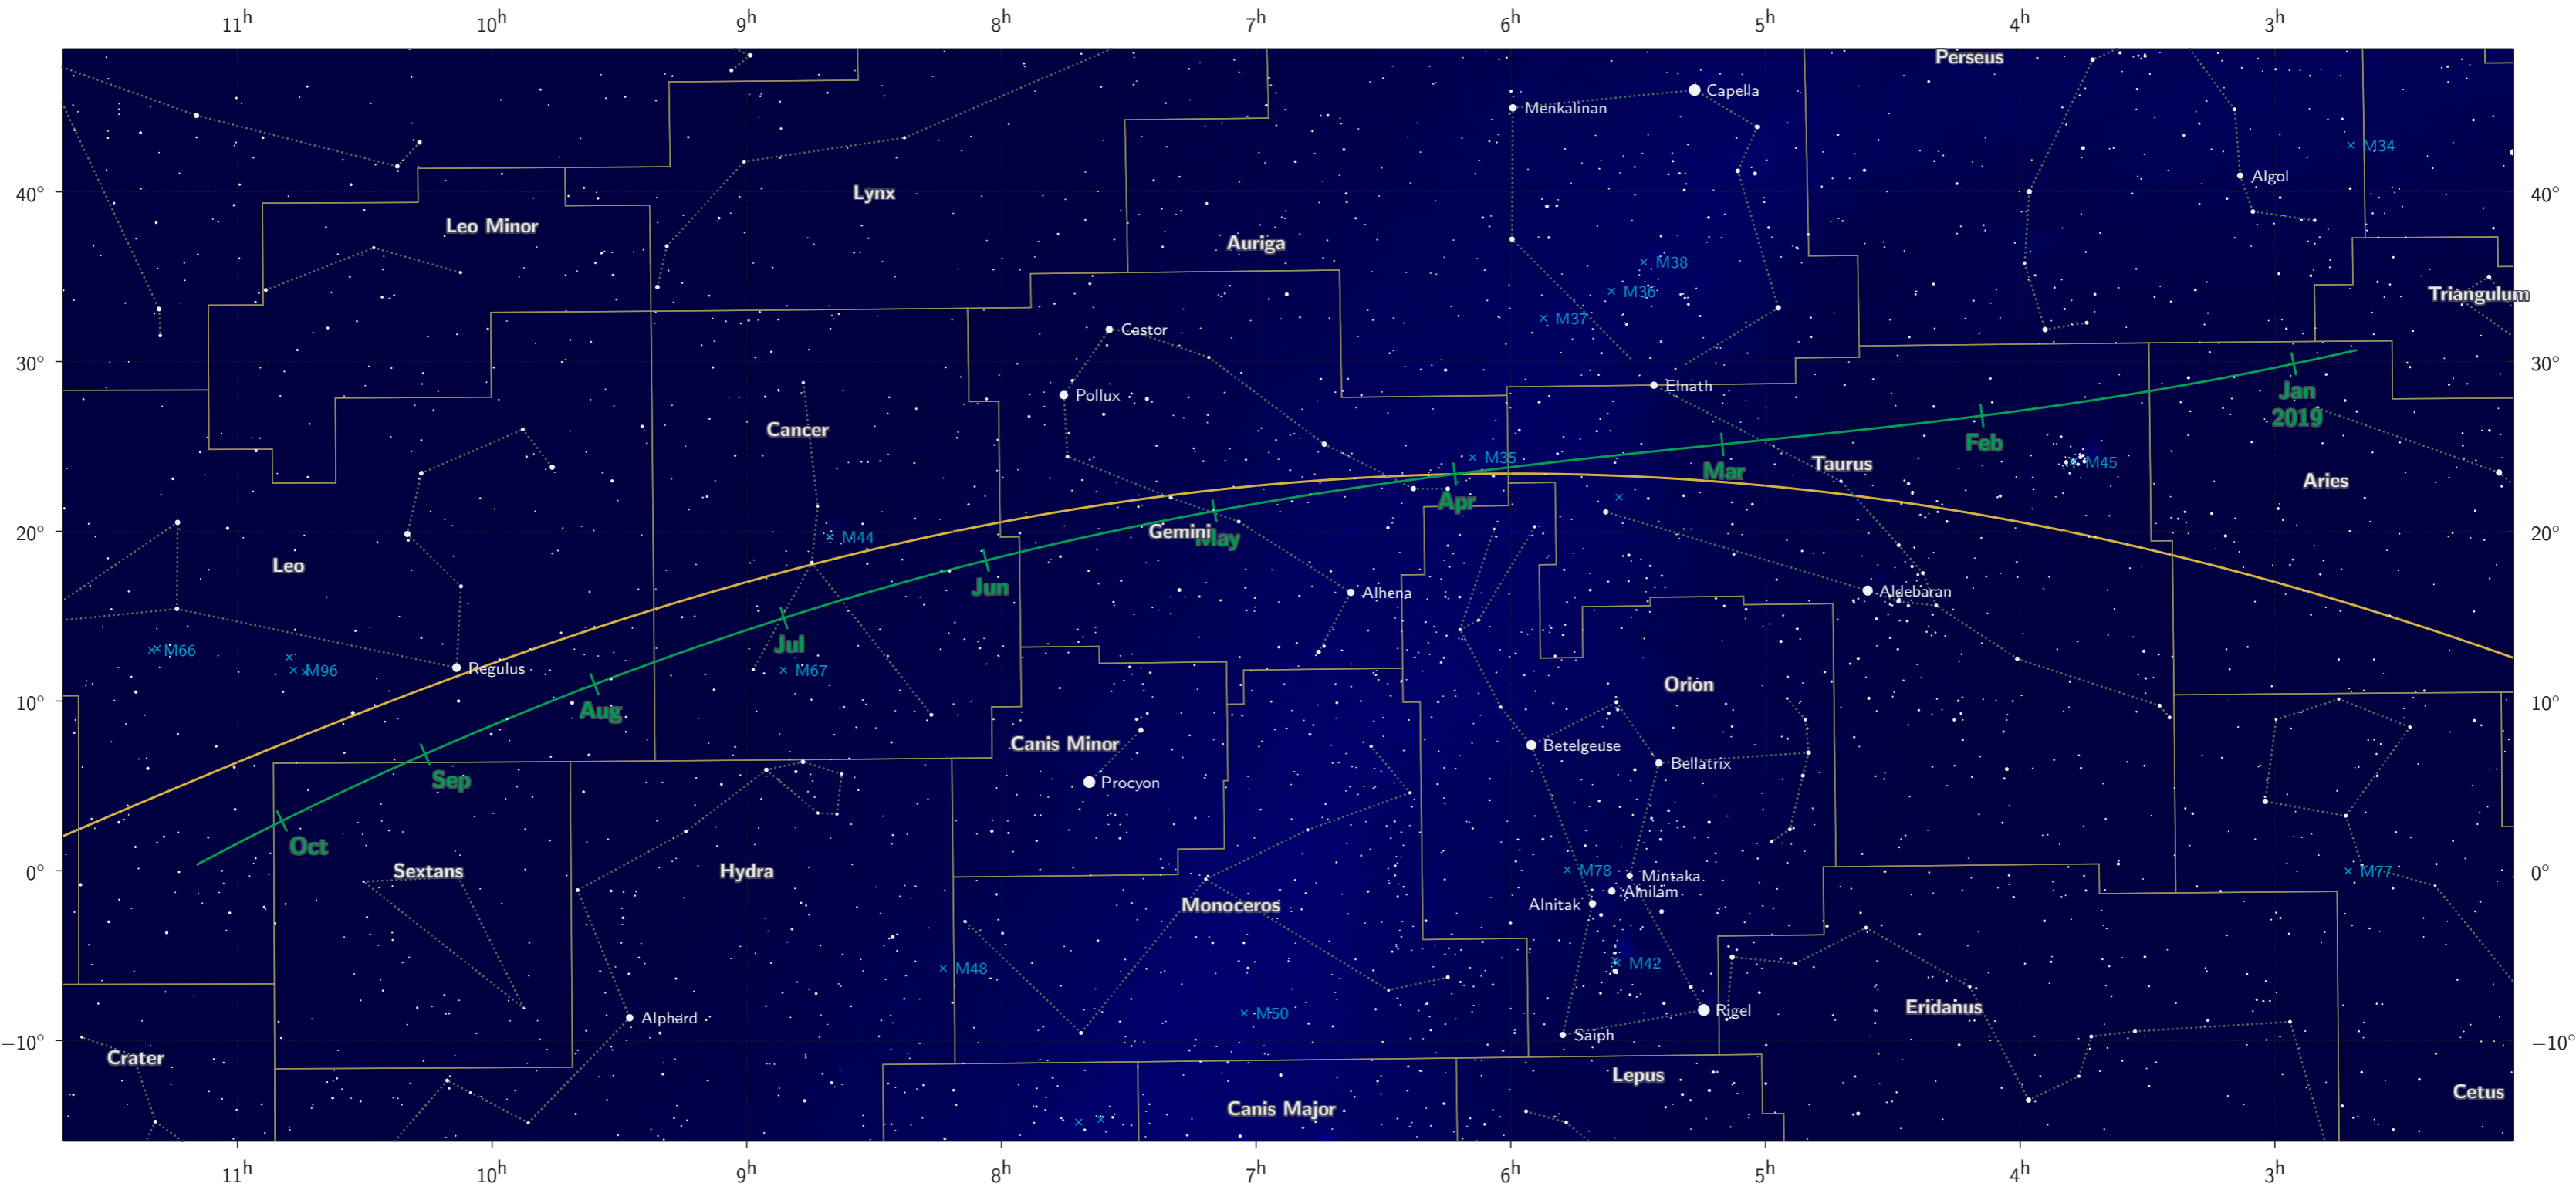

# The path of 64P/Swift-Gehrels starting on 26 Dec 2018

Magnitude scale: ● 7.0 ● 6.5 ● 6.0 ● 5.5 ● 5.0 ● 4.5 ● 4.0 ● 3.5 ● 3.0 ● 2.5 ● 2.0 ● 1.5 ● 1.0 ● 0.5

— Ecliptic Plane