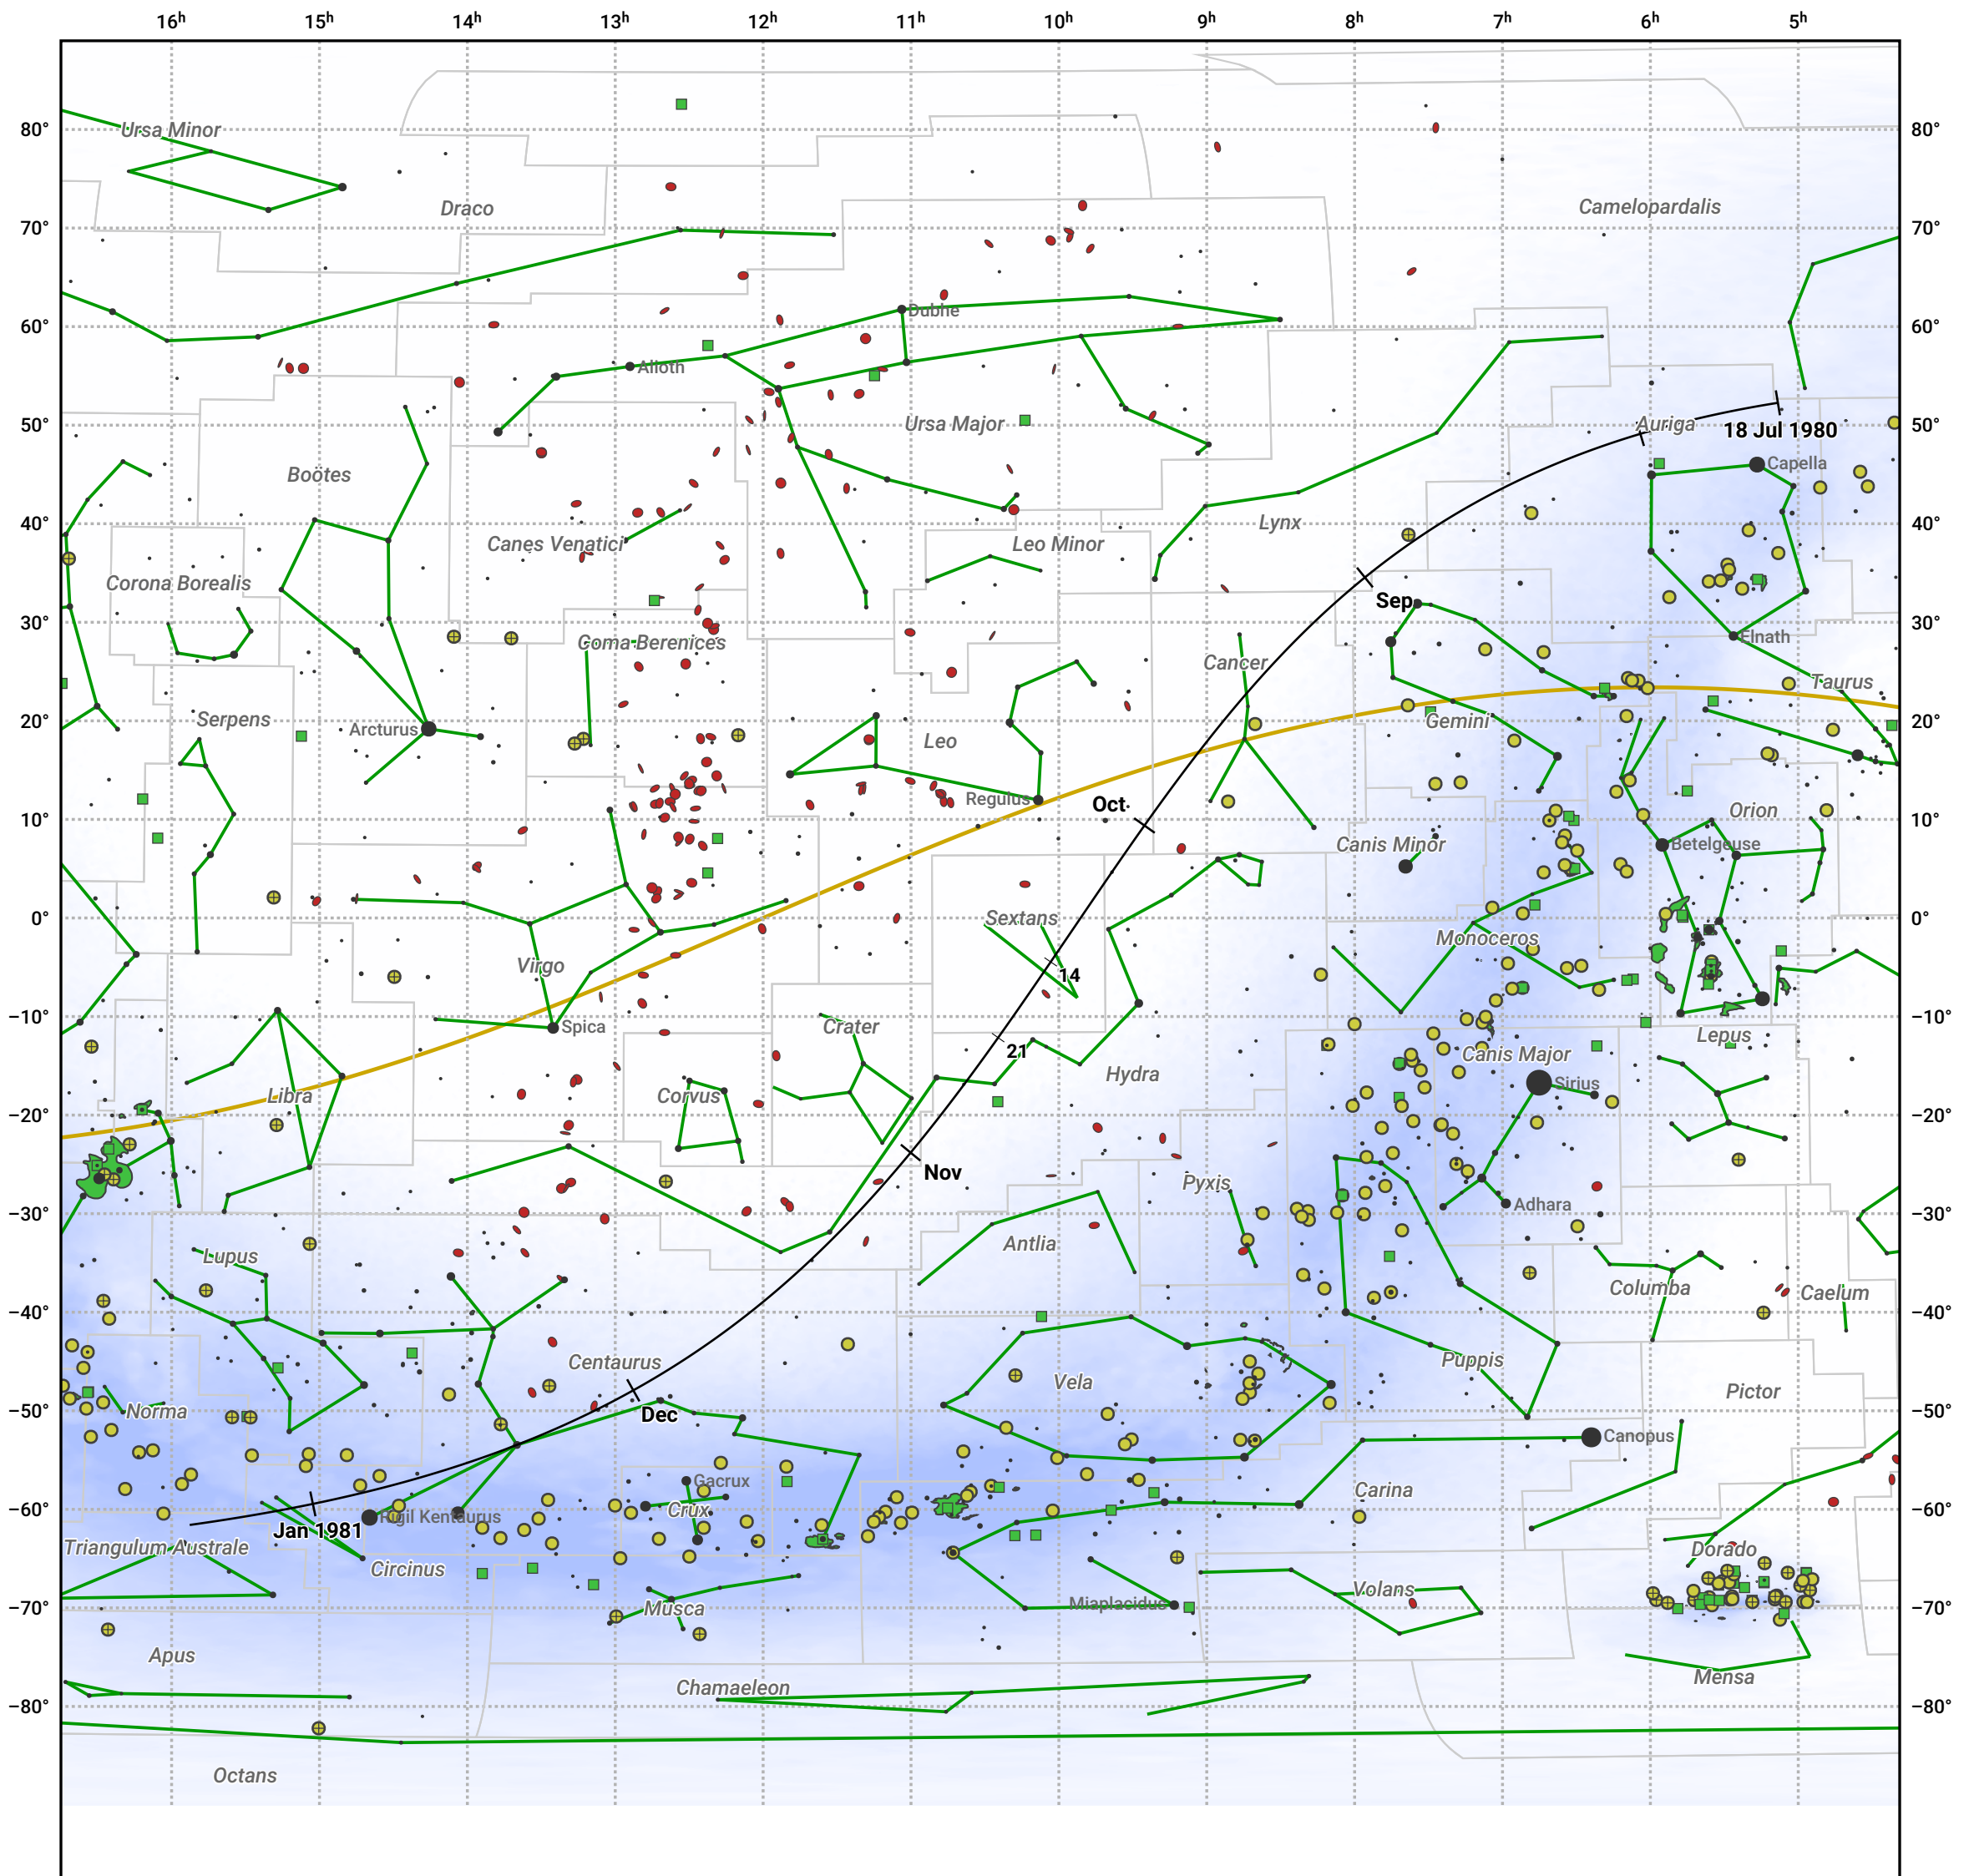

The path of 8P/Tuttle starting on 18 Jul 1980

© Dominic Ford 2011–2024. Date markers placed at midnight UTC. Downloaded from <https://in-the-sky.org>

Magnitude scale: -5.0 • 4.0 • 3.0 • 2.0 • 1.0 • 0.0 ● -1.0 ● -2.0

— Ecliptic Plane

● Galaxy ■ Bright nebula ● Open cluster ⊕ Globular cluster

| Date | Mag |
|-------------|------|
| 1980 Aug 16 | 9.9 |
| 1980 Sep 1 | 9.3 |
| 1980 Sep 13 | 8.9 |
| 1980 Nov 1 | 8.4 |
| 1980 Dec 19 | 9.9 |
| 1981 Jan 1 | 10.4 |