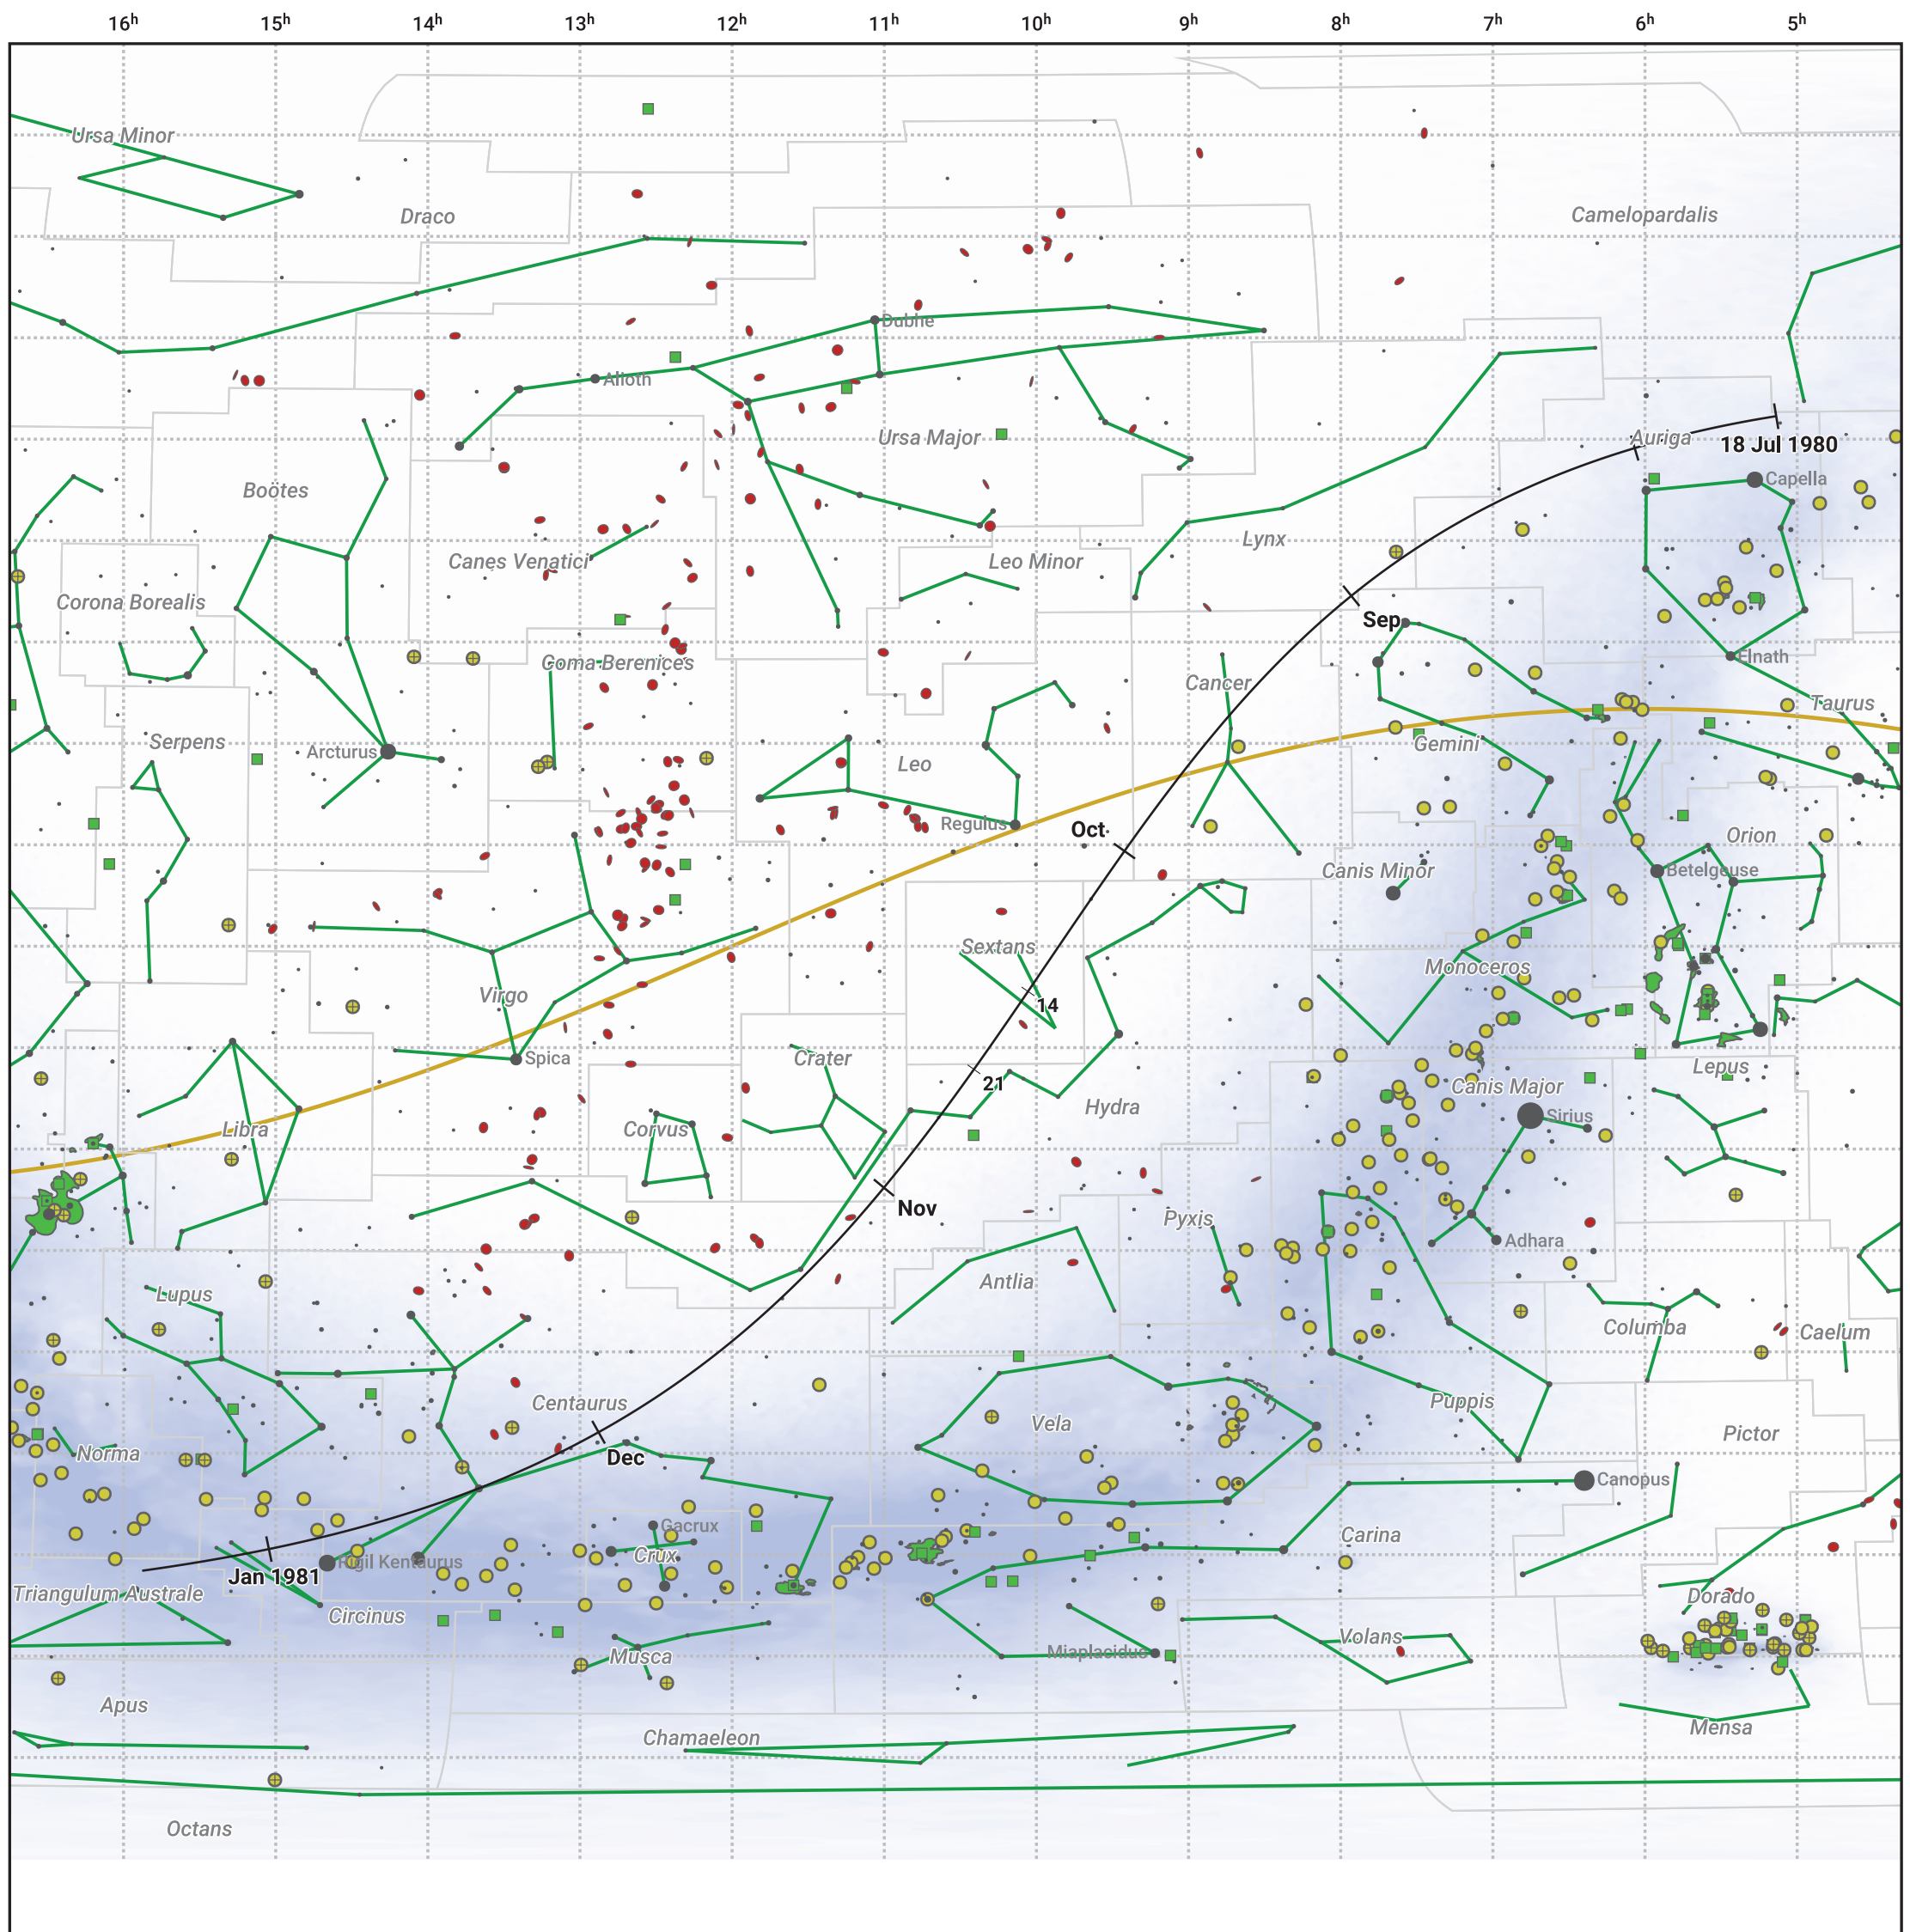

# The path of 8P/Tuttle starting on 18 Jul 1980

© Dominic Ford 2011–2024. Date markers placed at midnight UTC. Downloaded from <https://in-the-sky.org>

Magnitude scale:   • 5.0   • 4.0   • 3.0   • 2.0   • 1.0   • 0.0   ● -1.0   ● -2.0

— Ecliptic Plane

● Galaxy   ■ Bright nebula   ● Open cluster   ⊕ Globular cluster

Date	Mag
1980 Aug 16	9.9
1980 Sep 1	9.3
1980 Sep 13	8.9
1980 Nov 1	8.4
1980 Dec 19	9.9
1981 Jan 1	10.4