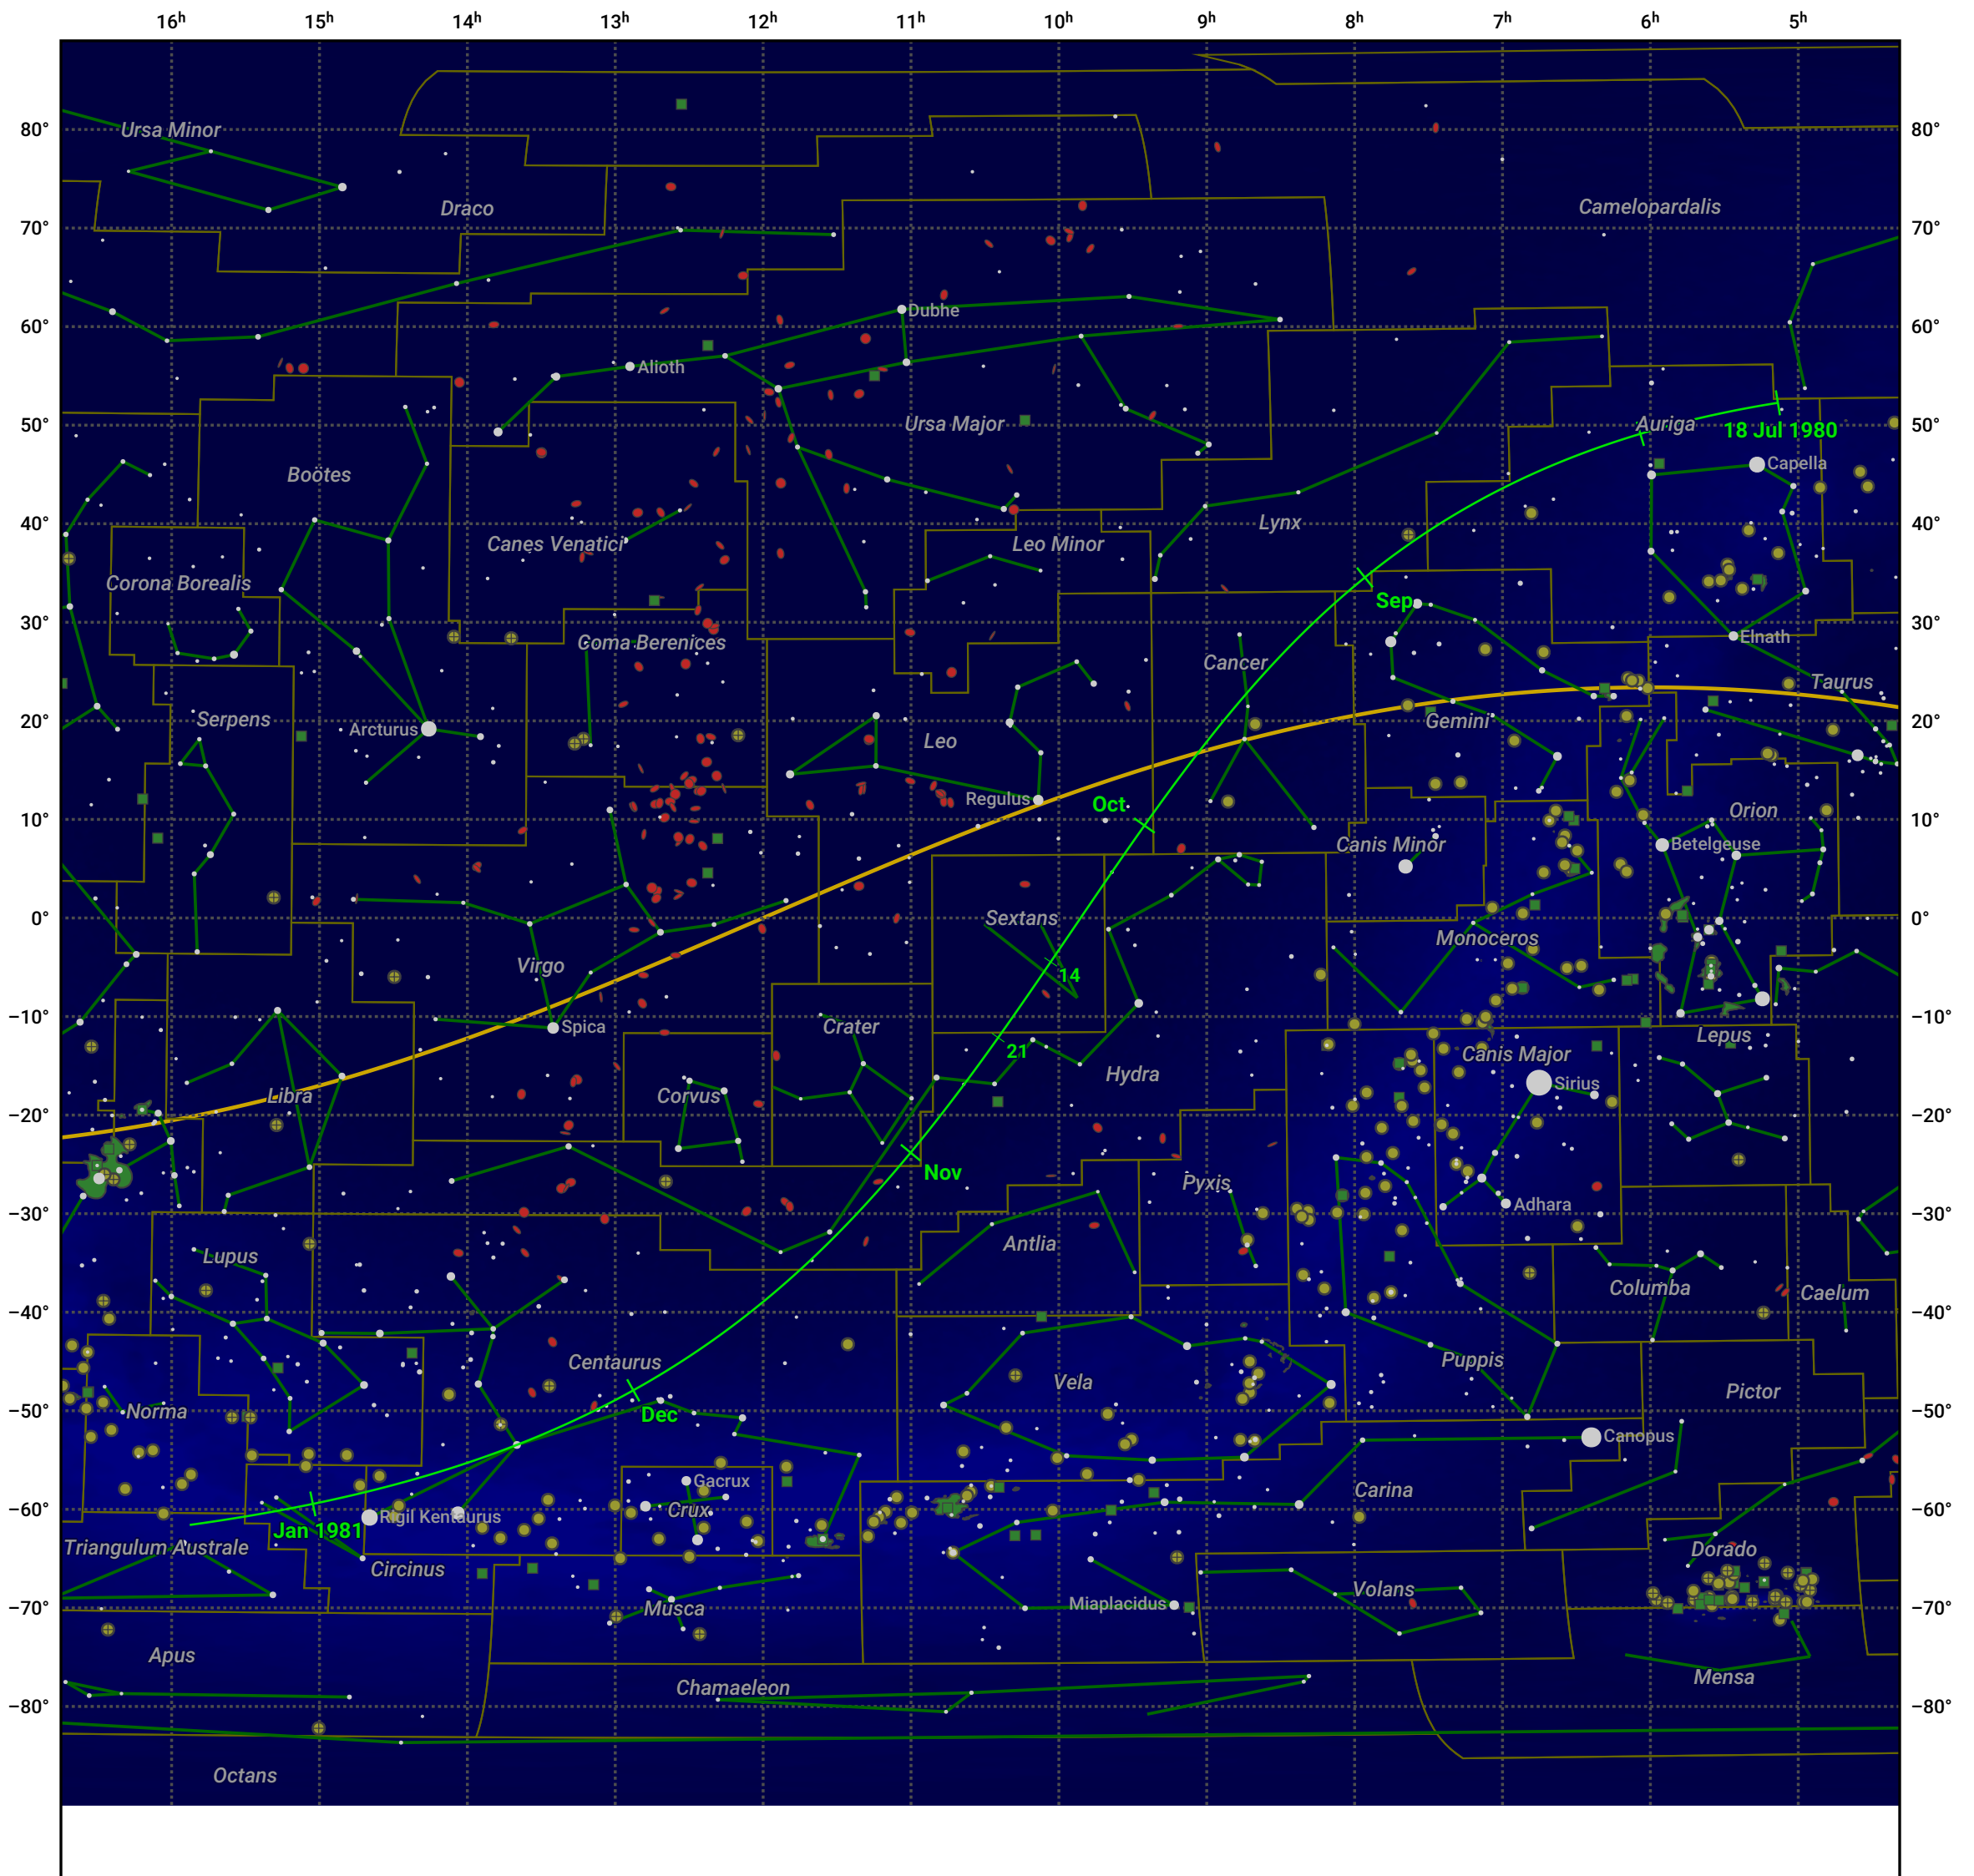

The path of 8P/Tuttle starting on 18 Jul 1980

© Dominic Ford 2011–2024. Date markers placed at midnight UTC. Downloaded from <https://in-the-sky.org>

Magnitude scale: -5.0 • 4.0 • 3.0 • 2.0 • 1.0 • 0.0 ● -1.0 ● -2.0

— Ecliptic Plane

● Galaxy ■ Bright nebula ● Open cluster ⊕ Globular cluster

Date	Mag
1980 Aug 16	9.9
1980 Sep 1	9.3
1980 Sep 13	8.9
1980 Nov 1	8.4
1980 Dec 19	9.9
1981 Jan 1	10.4