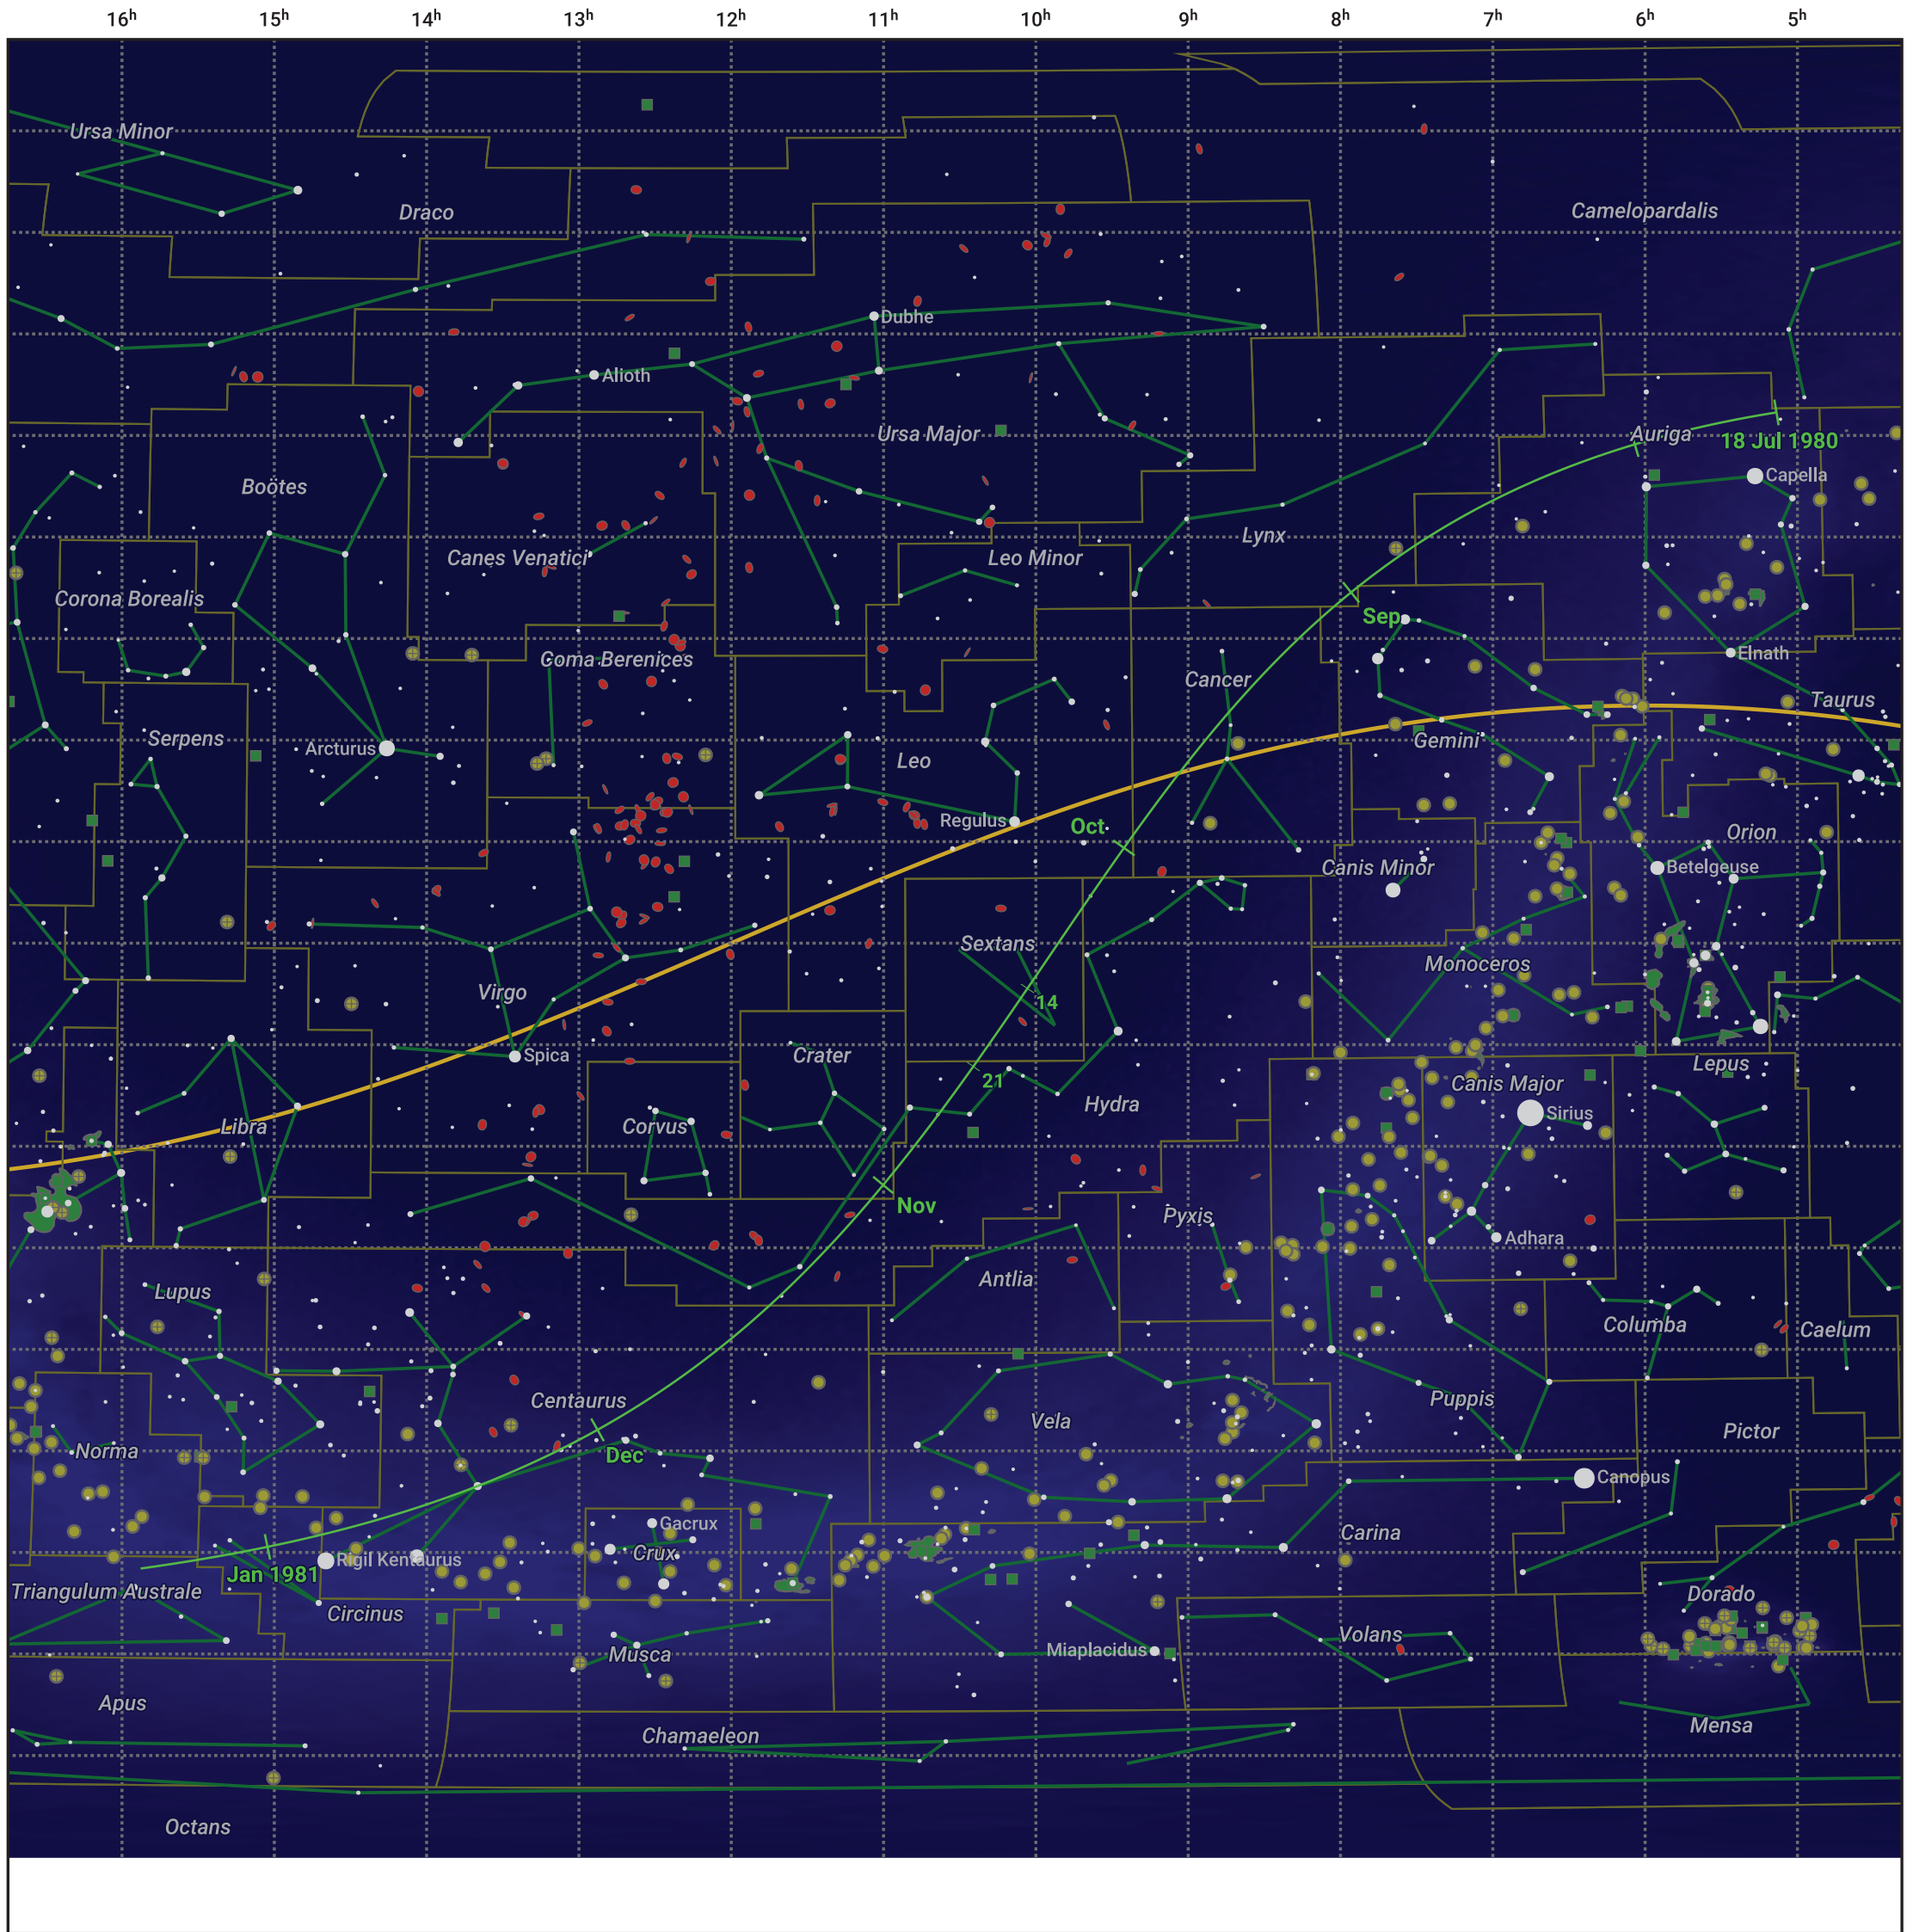

The path of 8P/Tuttle starting on 18 Jul 1980

© Dominic Ford 2011–2024. Date markers placed at midnight UTC. Downloaded from <https://in-the-sky.org>

Magnitude scale: • 5.0 • 4.0 • 3.0 • 2.0 • 1.0 • 0.0 ● -1.0 ● -2.0

— Ecliptic Plane

● Galaxy ■ Bright nebula ● Open cluster ● Globular cluster

Date	Mag
1980 Aug 16	9.9
1980 Sep 1	9.3
1980 Sep 13	8.9
1980 Nov 1	8.4
1980 Dec 19	9.9
1981 Jan 1	10.4