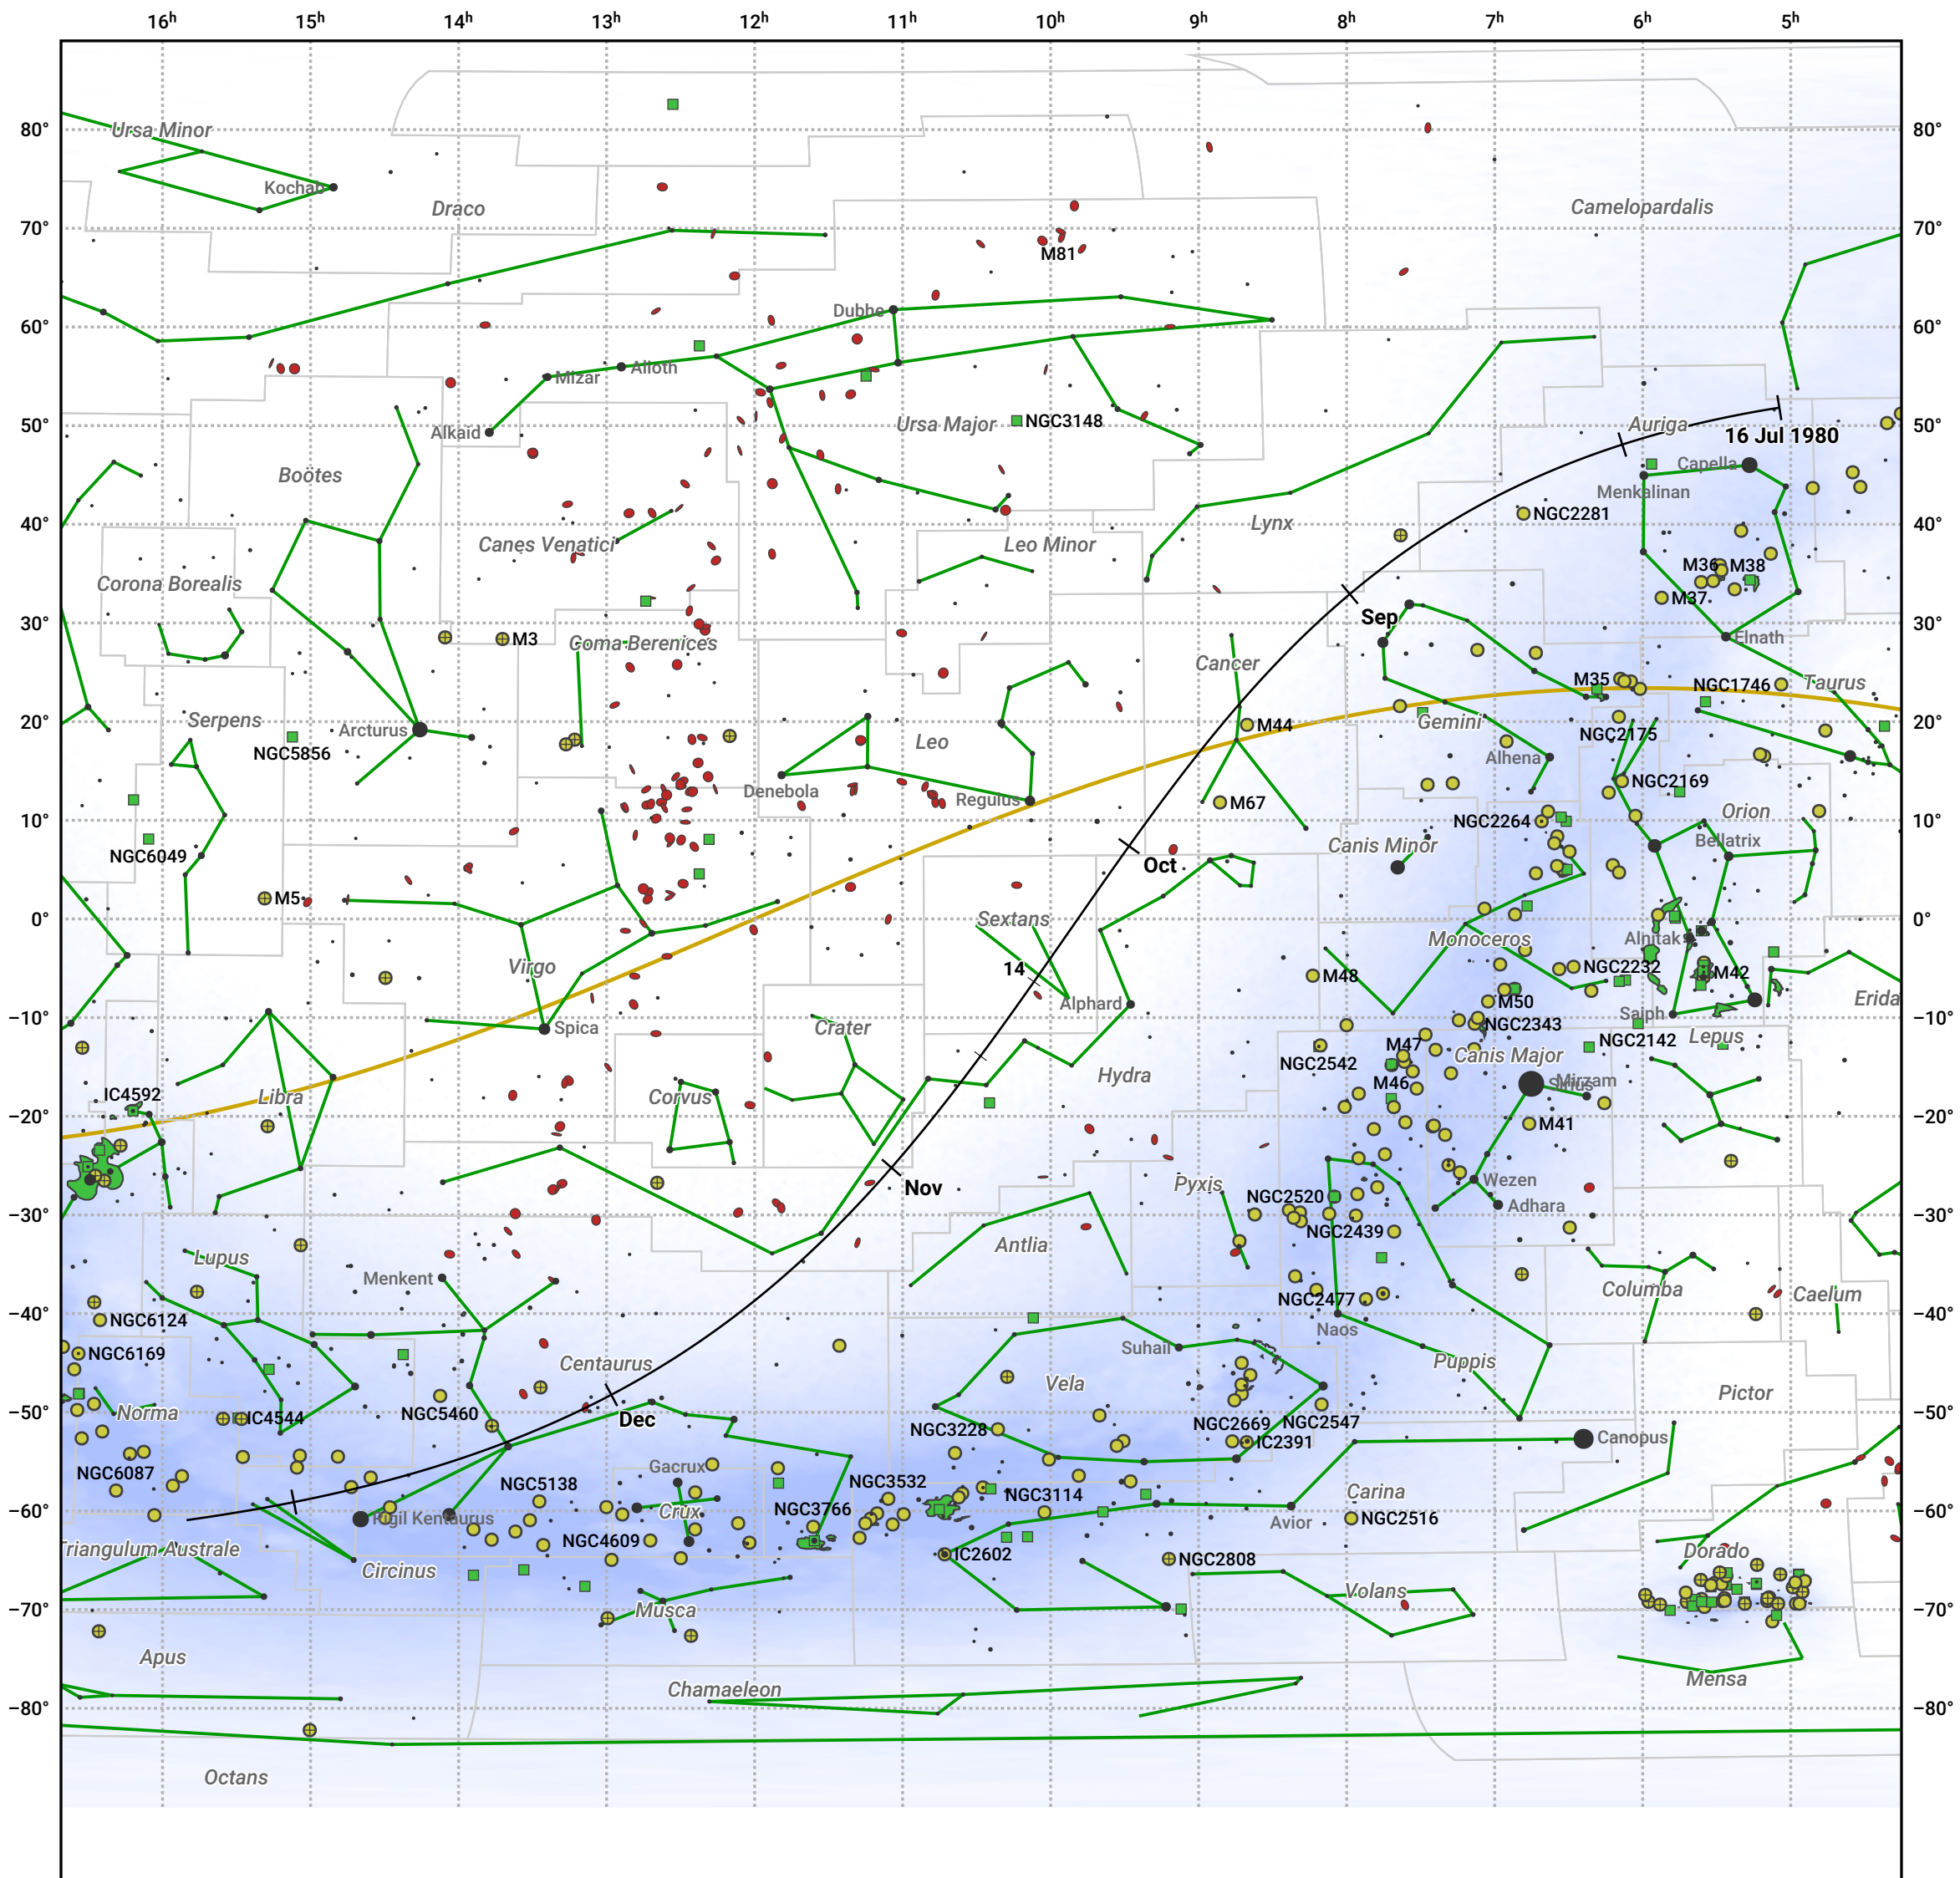

# The path of 8P/Tuttle starting on 16 Jul 1980

© Dominic Ford 2011–2024. Date markers placed at midnight UTC. Downloaded from <https://in-the-sky.org>

Magnitude scale: -5.0   • 4.0   • 3.0   • 2.0   • 1.0   • 0.0   ● -1.0   ● -2.0

— Ecliptic Plane

● Galaxy   ■ Bright nebula   ● Open cluster   ⊕ Globular cluster

Date	Mag
1980 Aug 14	9.9
1980 Sep 1	9.3
1980 Sep 11	8.9
1980 Nov 1	8.5
1980 Dec 17	10.0
1981 Jan 1	10.5