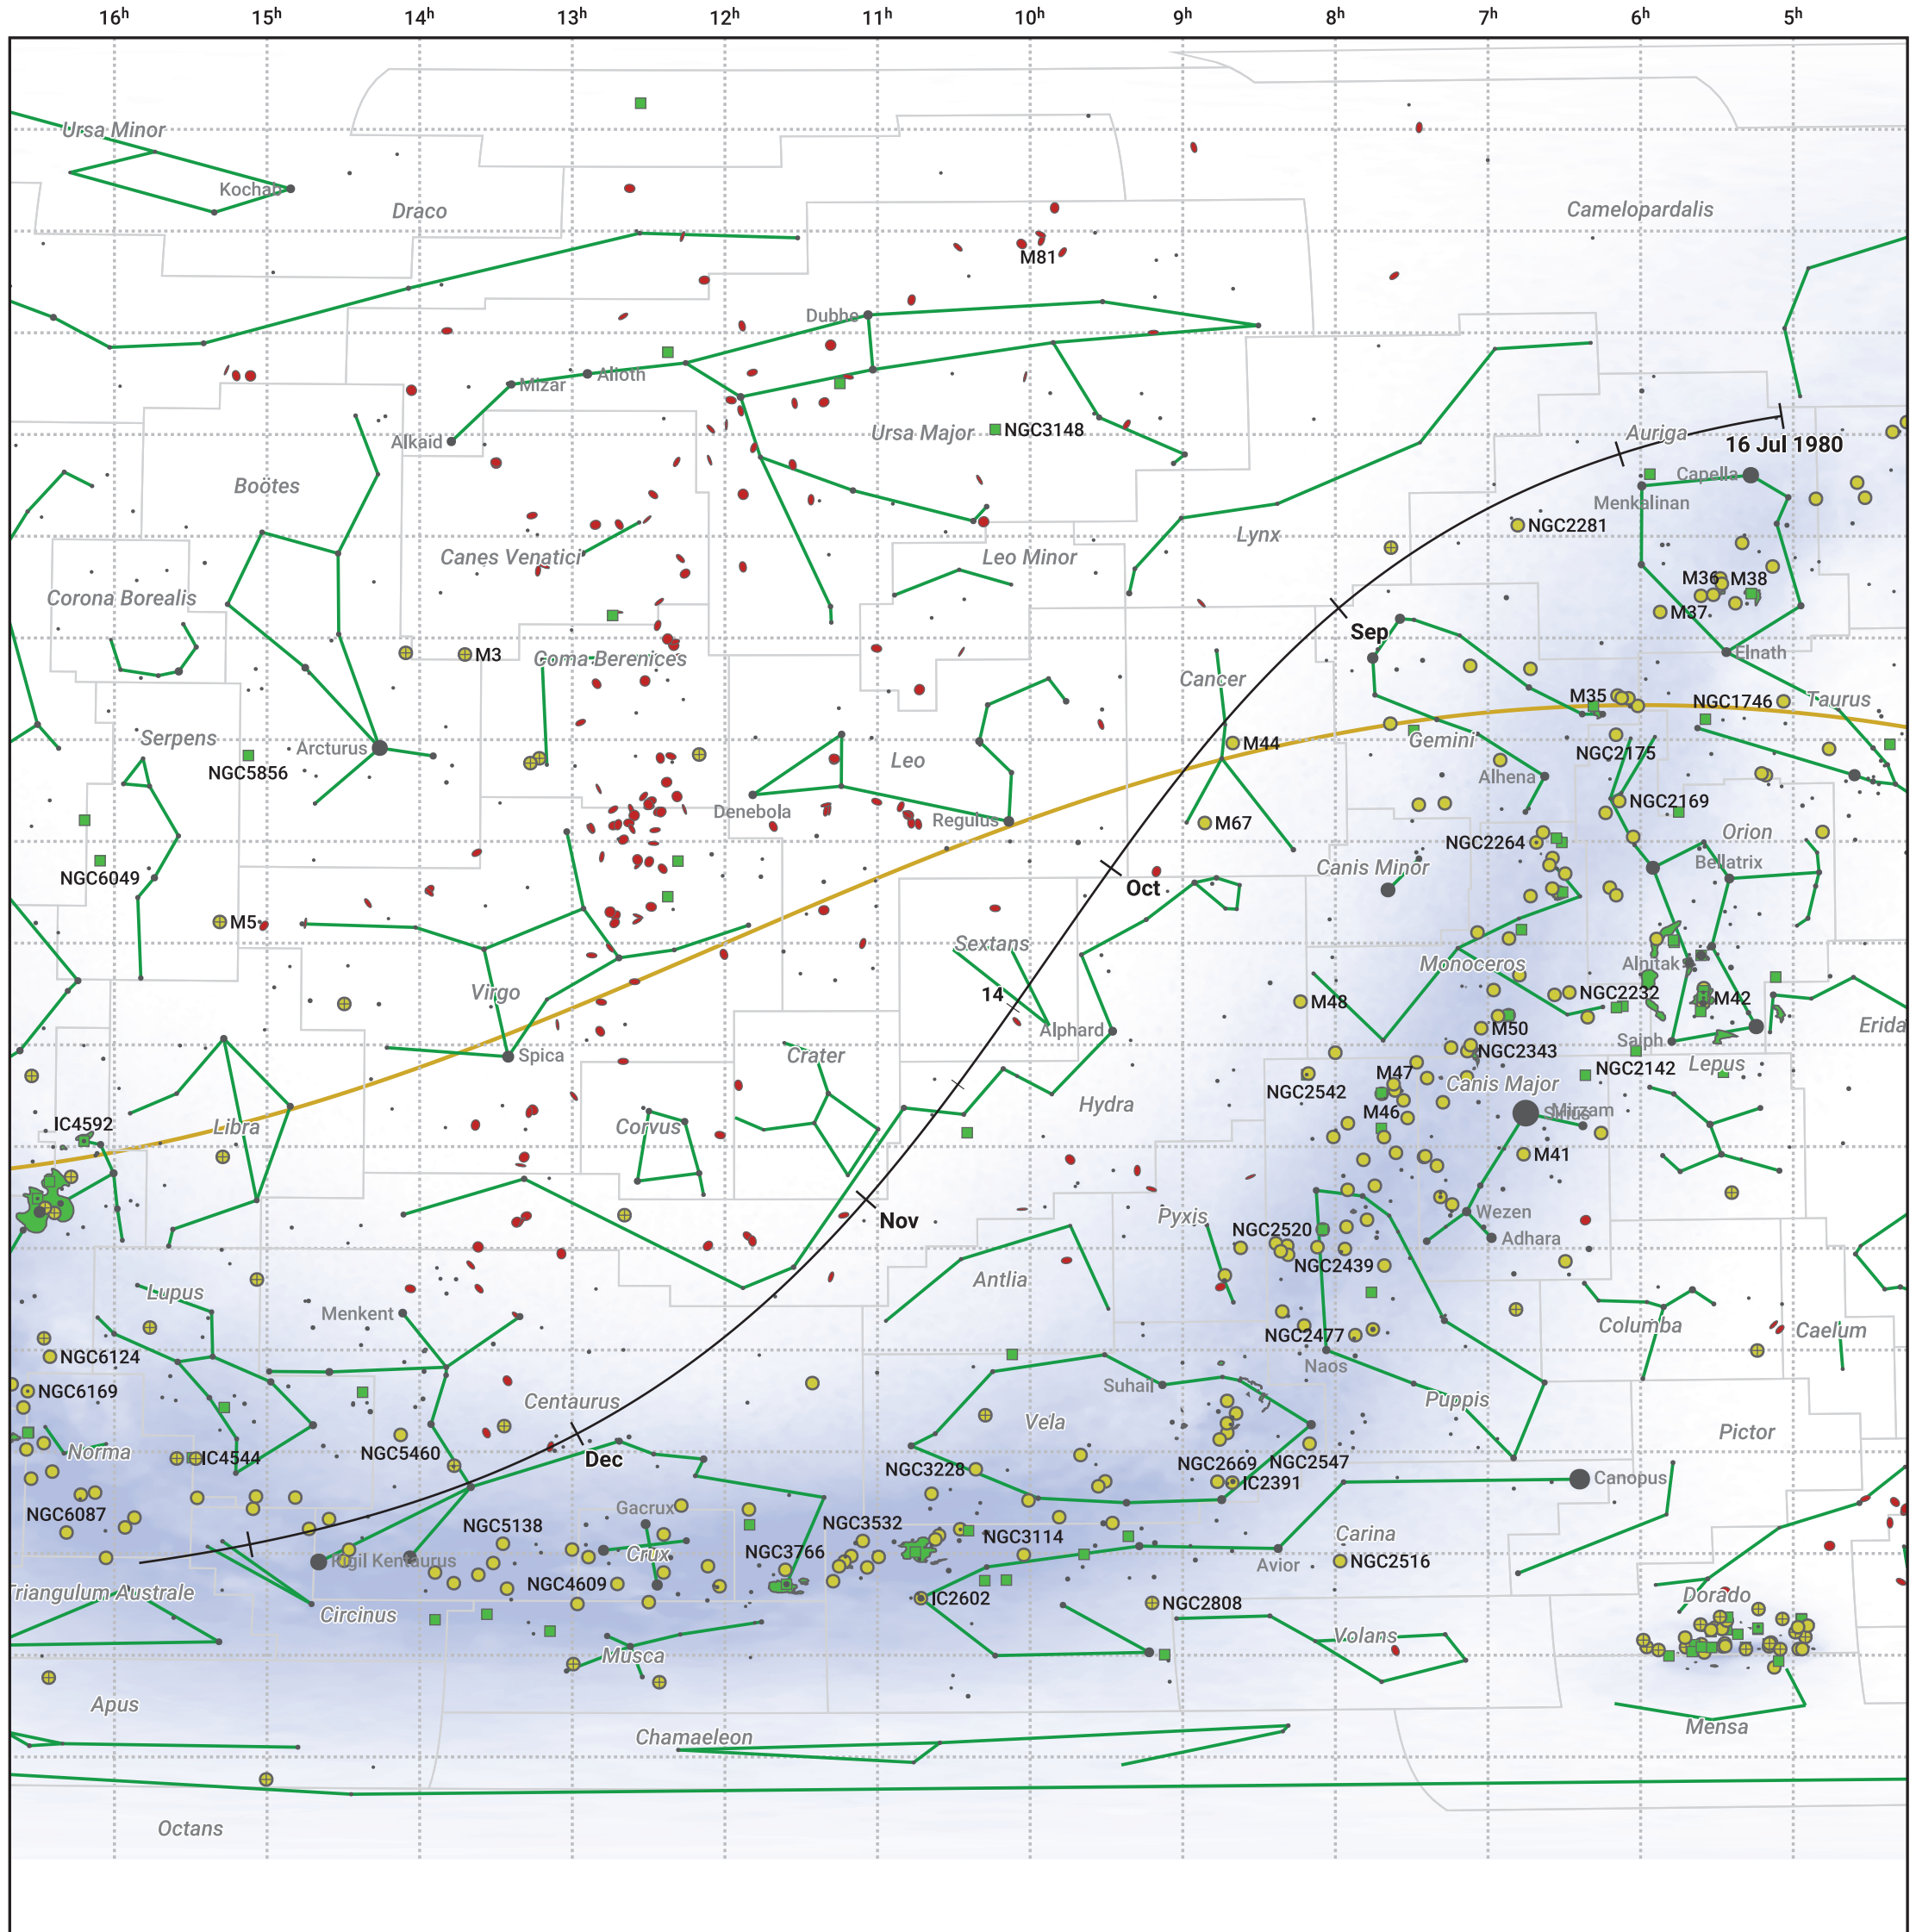

The path of 8P/Tuttle starting on 16 Jul 1980

Magnitude scale: • 5.0 • 4.0 • 3.0 • 2.0 • 1.0 • 0.0 ● -1.0 ● -2.0

— Ecliptic Plane

● Galaxy ■ Bright nebula ● Open cluster ⊕ Globular cluster

Date	Mag
1980 Aug 14	9.9
1980 Sep 1	9.3
1980 Sep 11	8.9
1980 Nov 1	8.5
1980 Dec 17	10.0
1981 Jan 1	10.5