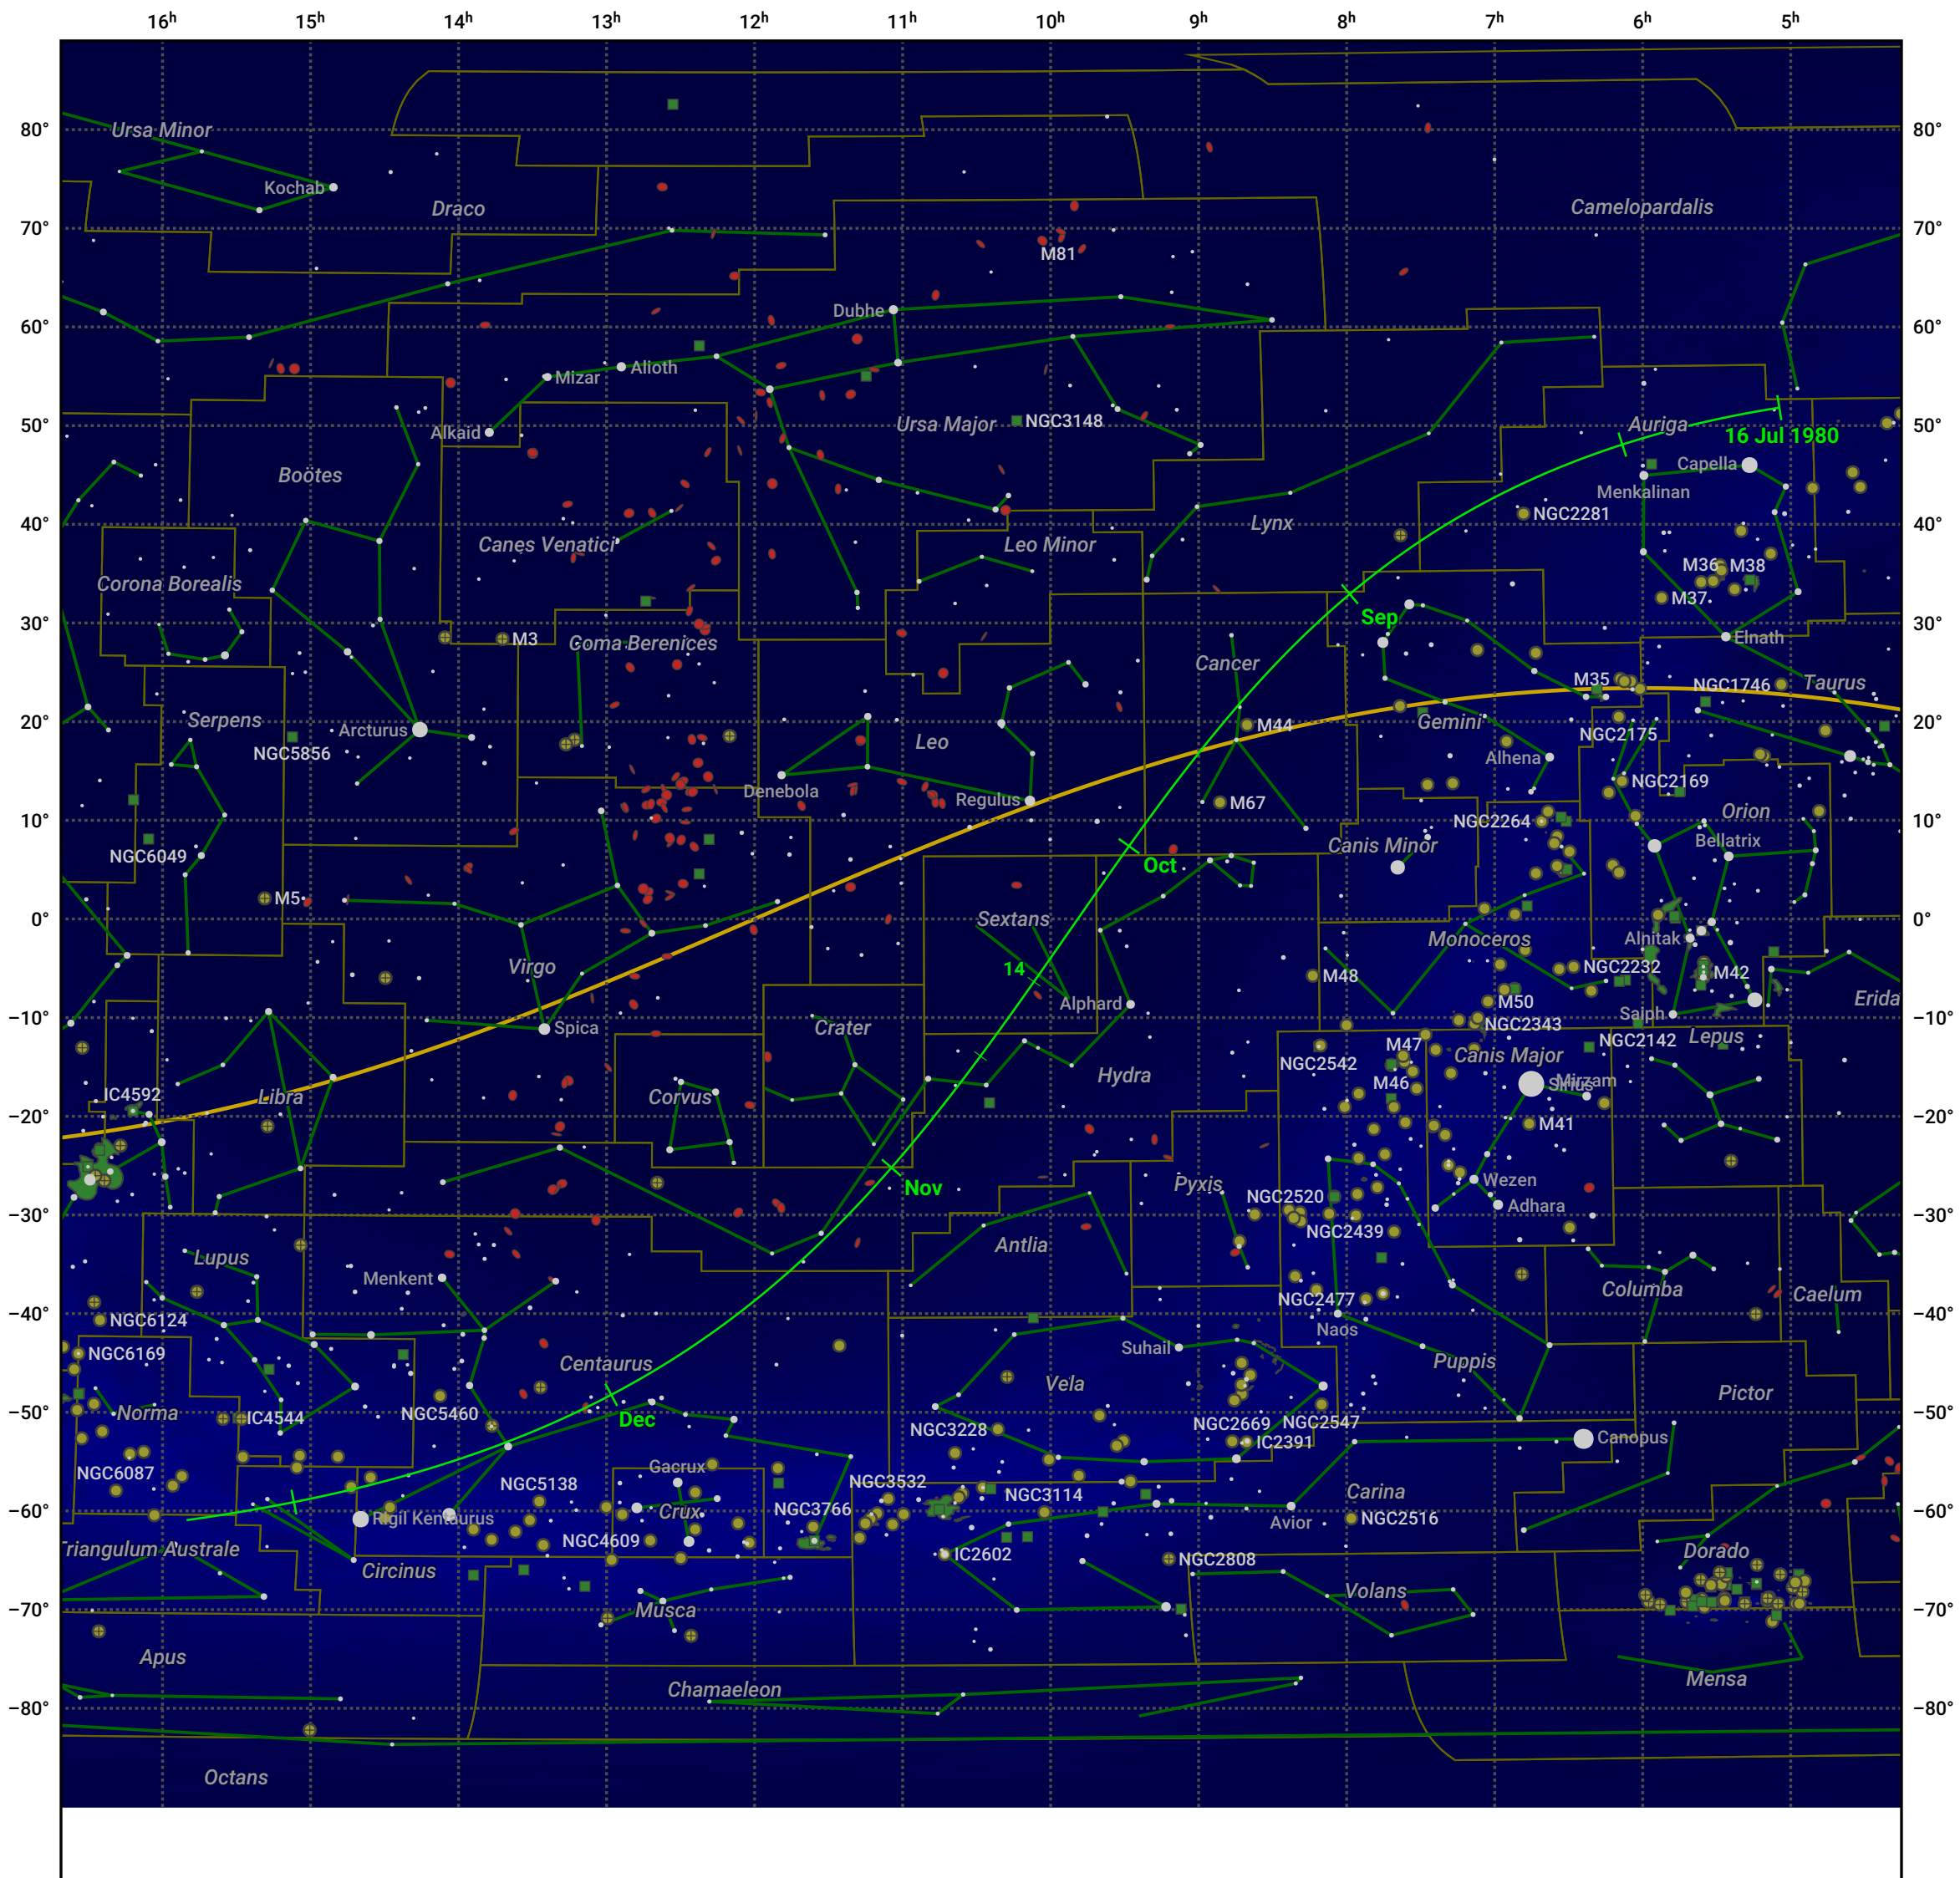

# The path of 8P/Tuttle starting on 16 Jul 1980

© Dominic Ford 2011–2024. Date markers placed at midnight UTC. Downloaded from <https://in-the-sky.org>

Magnitude scale: -5.0   • 4.0   • 3.0   • 2.0   • 1.0   • 0.0   ● -1.0   ● -2.0

— Ecliptic Plane

● Galaxy   ■ Bright nebula   ● Open cluster   ⊕ Globular cluster

Date	Mag
1980 Aug 14	9.9
1980 Sep 1	9.3
1980 Sep 11	8.9
1980 Nov 1	8.5
1980 Dec 17	10.0
1981 Jan 1	10.5