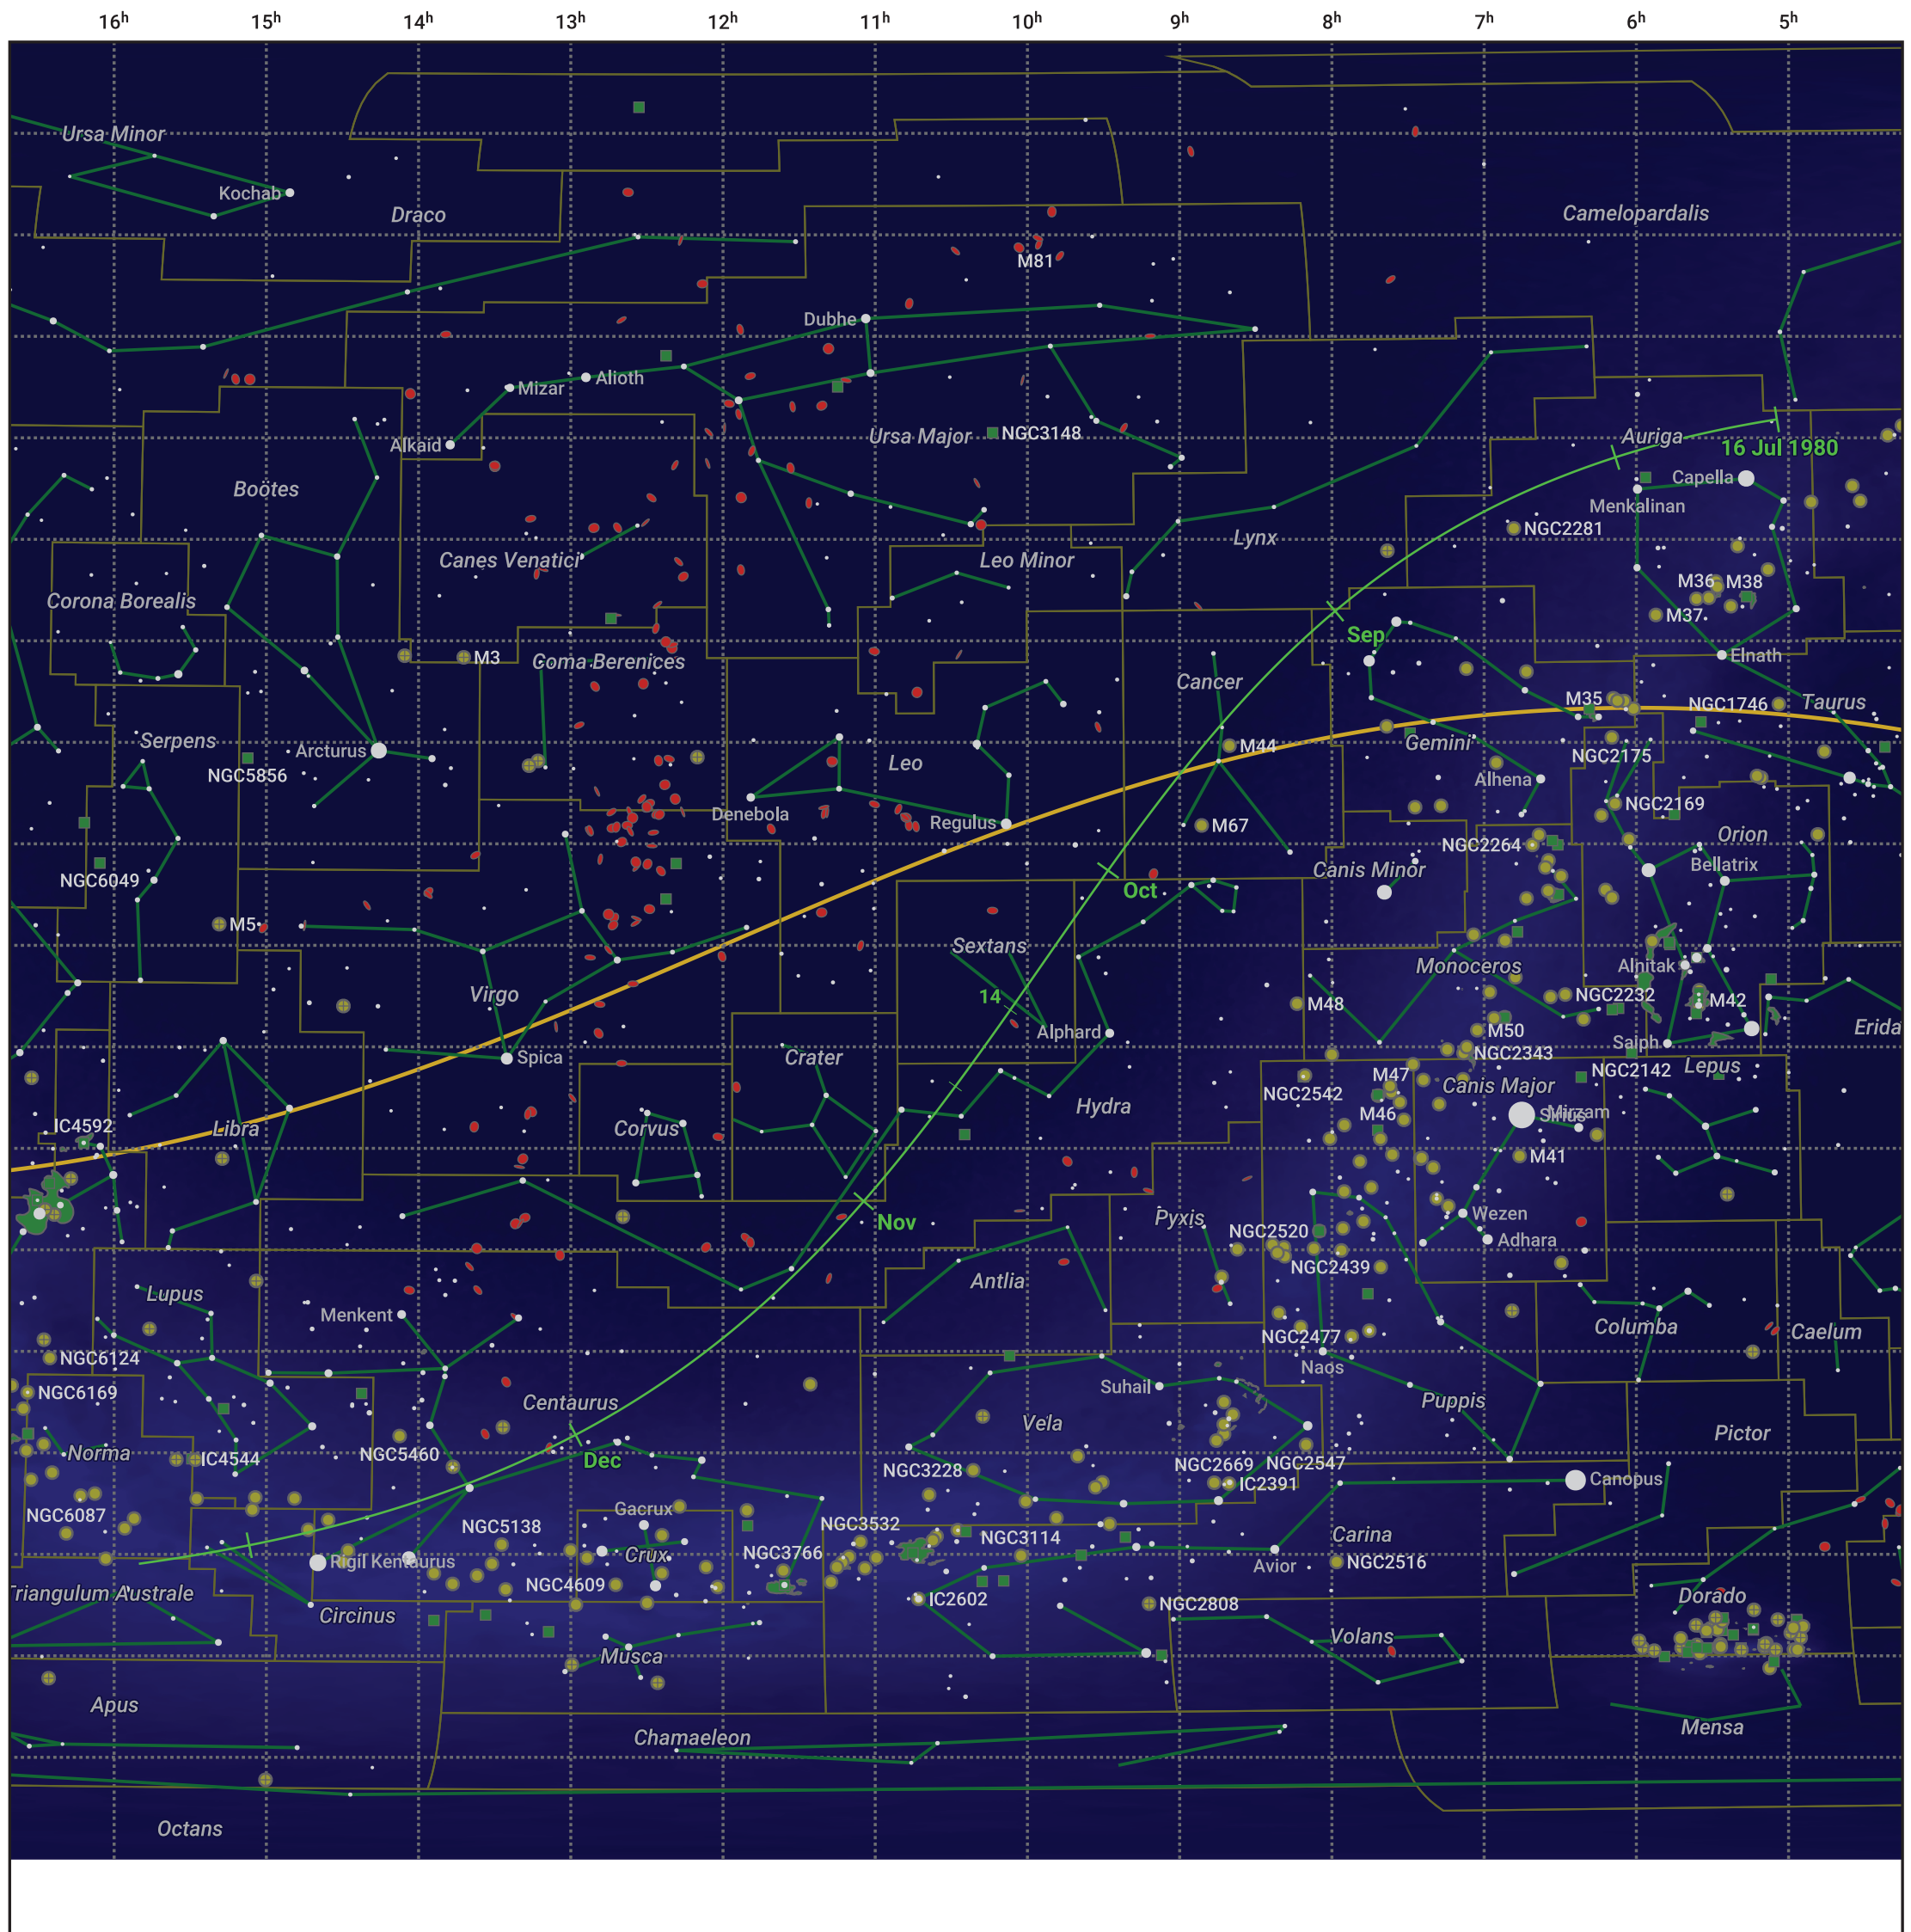

The path of 8P/Tuttle starting on 16 Jul 1980

© Dominic Ford 2011–2024. Date markers placed at midnight UTC. Downloaded from <https://in-the-sky.org>

Magnitude scale: -5.0 -4.0 -3.0 -2.0 -1.0 0.0 -1.0 -2.0

— Ecliptic Plane

● Galaxy
 ■ Bright nebula
 ● Open cluster
 ⊕ Globular cluster

Date	Mag
1980 Aug 14	9.9
1980 Sep 1	9.3
1980 Sep 11	8.9
1980 Nov 1	8.5
1980 Dec 17	10.0
1981 Jan 1	10.5