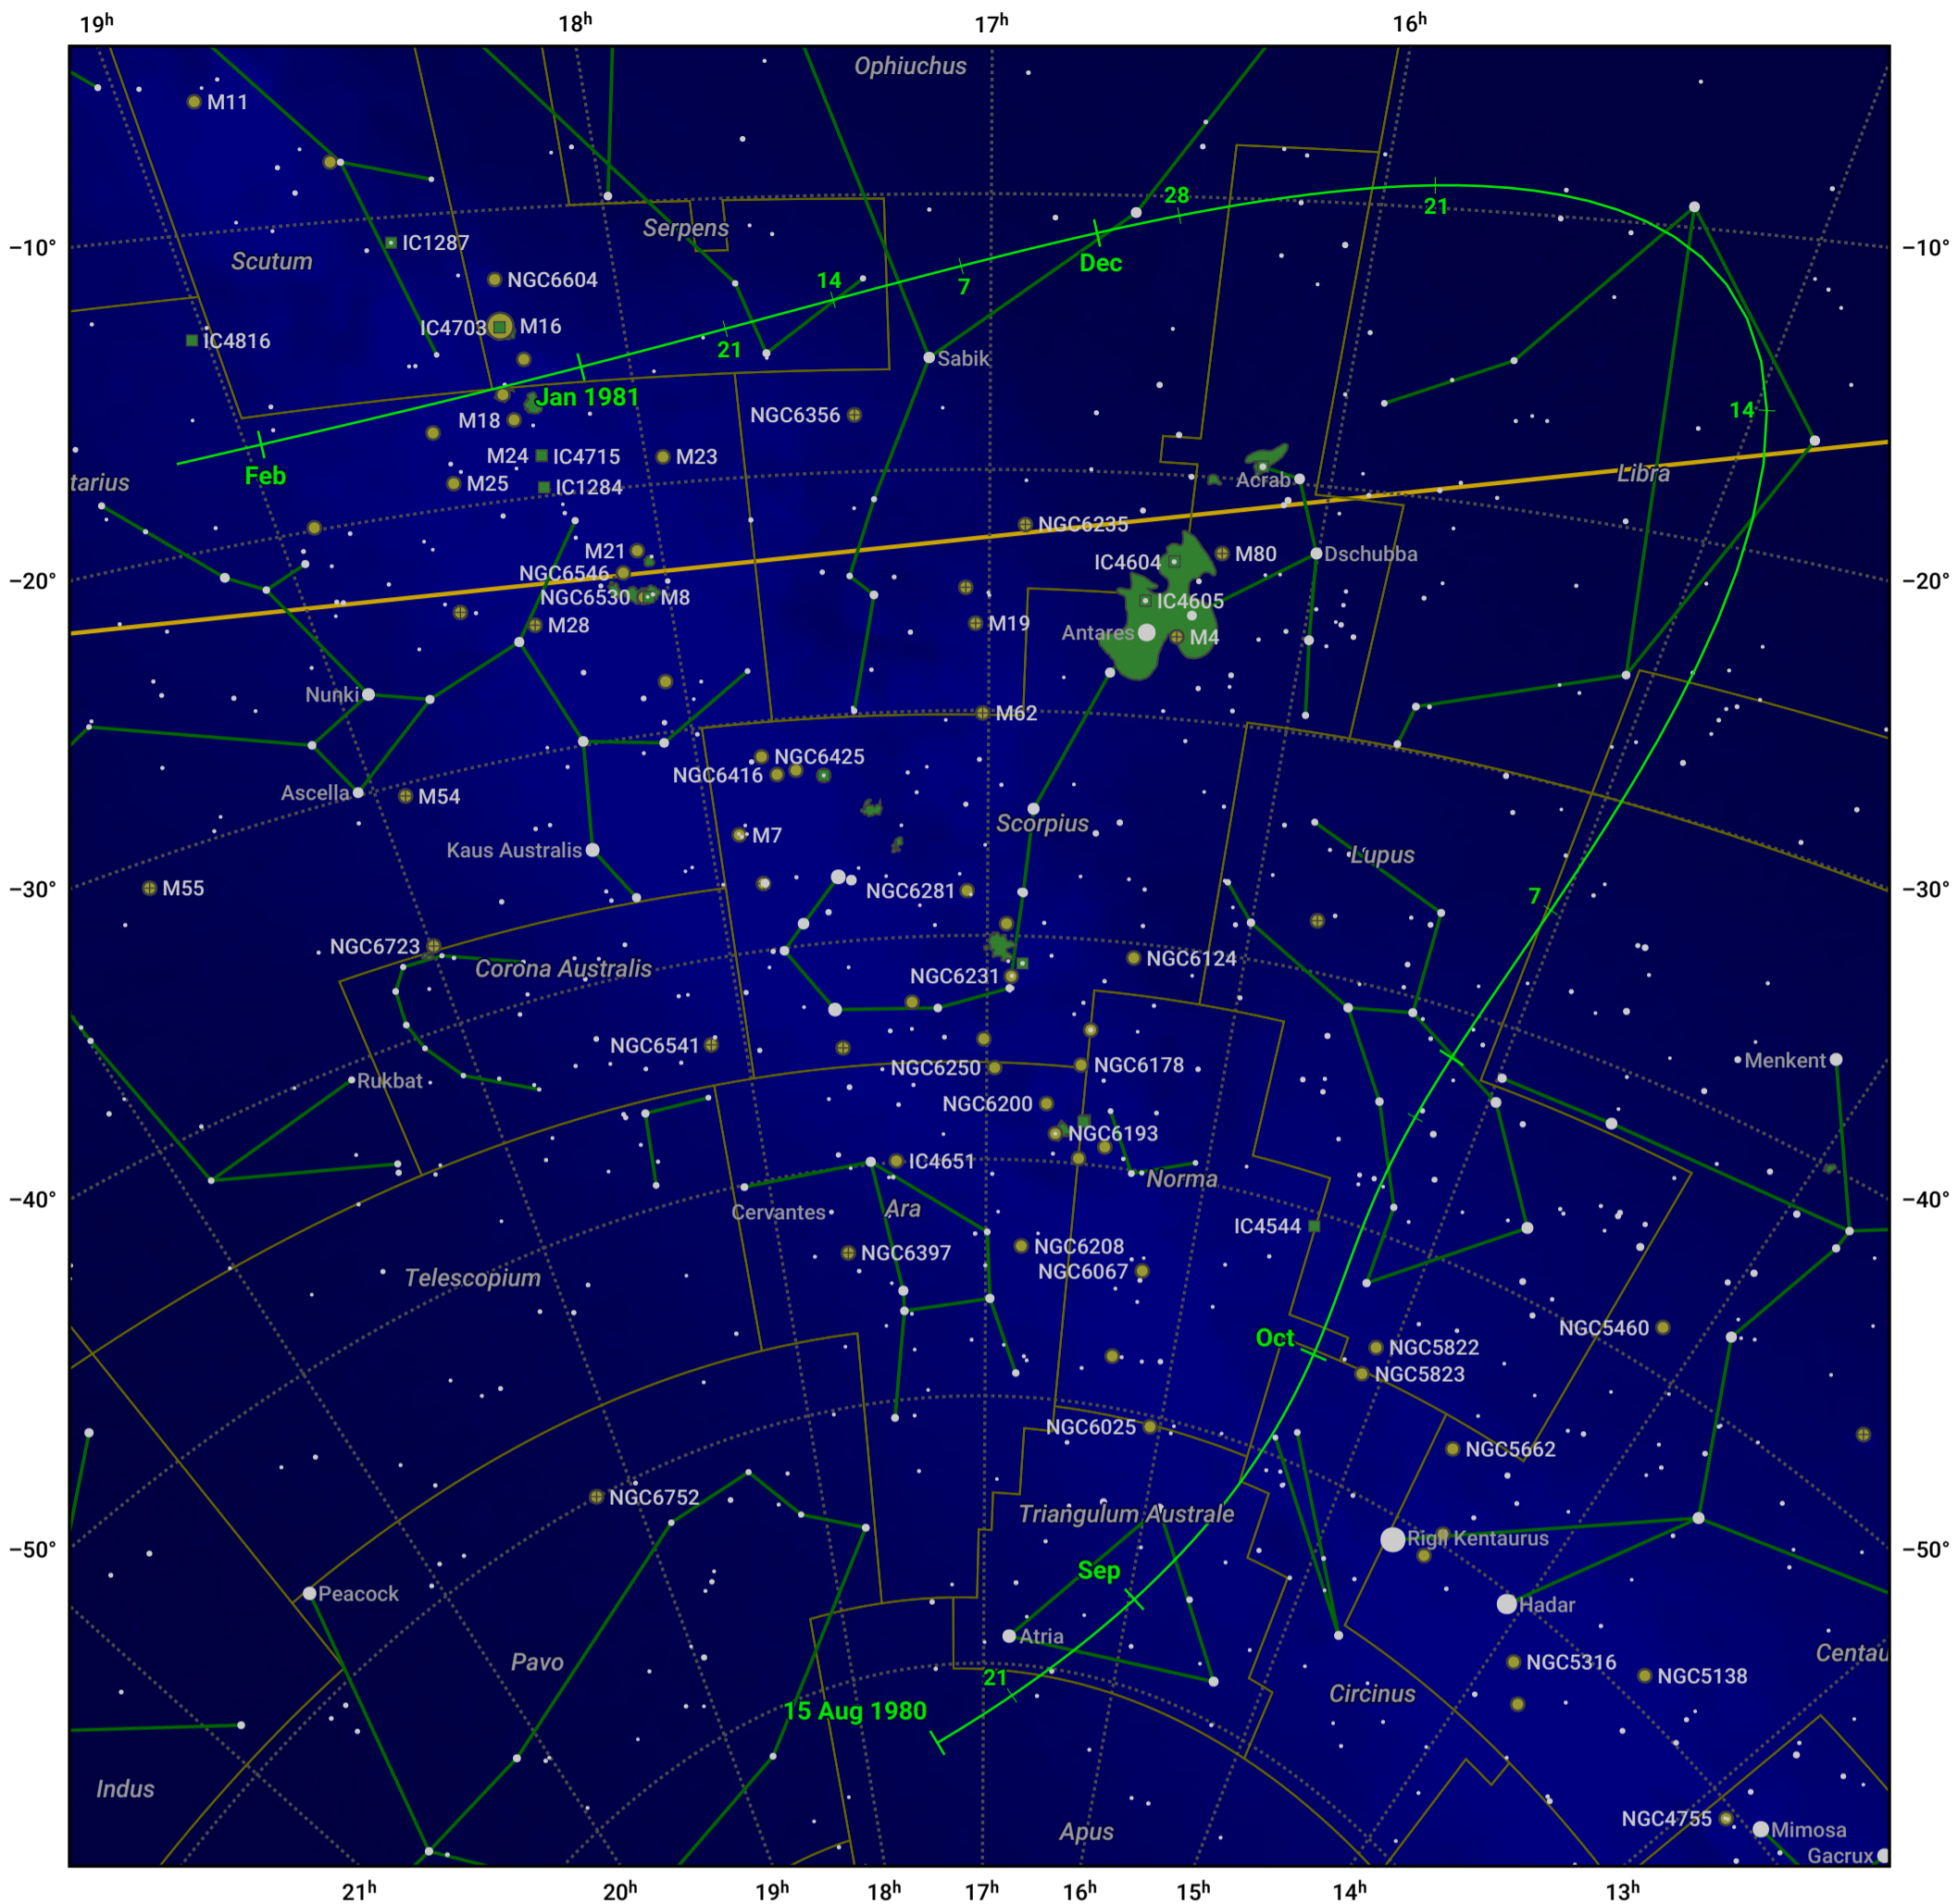

# The path of 96P/Machholz starting on 15 Aug 1980

© Dominic Ford 2011–2024. Date markers placed at midnight UTC. Downloaded from <https://in-the-sky.org>

Magnitude scale: ● 6.0 ● 5.0 ● 4.0 ● 3.0 ● 2.0 ● 1.0 ● 0.0 ● -1.0

— Ecliptic Plane

● Galaxy    ■ Bright nebula    ● Open cluster    ⊕ Globular cluster

Date	Mag
1980 Sep 1	18.5
1980 Sep 8	18.2
1980 Sep 25	17.1
1980 Oct 7	16.1
1980 Oct 16	15.0
1980 Oct 23	13.9
1980 Oct 28	12.8
1980 Nov 1	11.7
1980 Nov 4	10.6
1980 Nov 7	9.2
1980 Nov 9	7.9
1980 Nov 11	6.2
1980 Nov 13	4.4
1980 Nov 16	5.6
1980 Nov 17	6.7
1980 Nov 19	8.5
1980 Nov 22	10.4
1980 Nov 25	11.8
1980 Nov 28	12.8
1980 Dec 2	13.9
1980 Dec 7	15.0
1980 Dec 13	16.0
1980 Dec 22	17.2
1981 Jan 1	18.2
1981 Jan 2	18.3
1981 Jan 16	19.3
1981 Feb 4	20.3