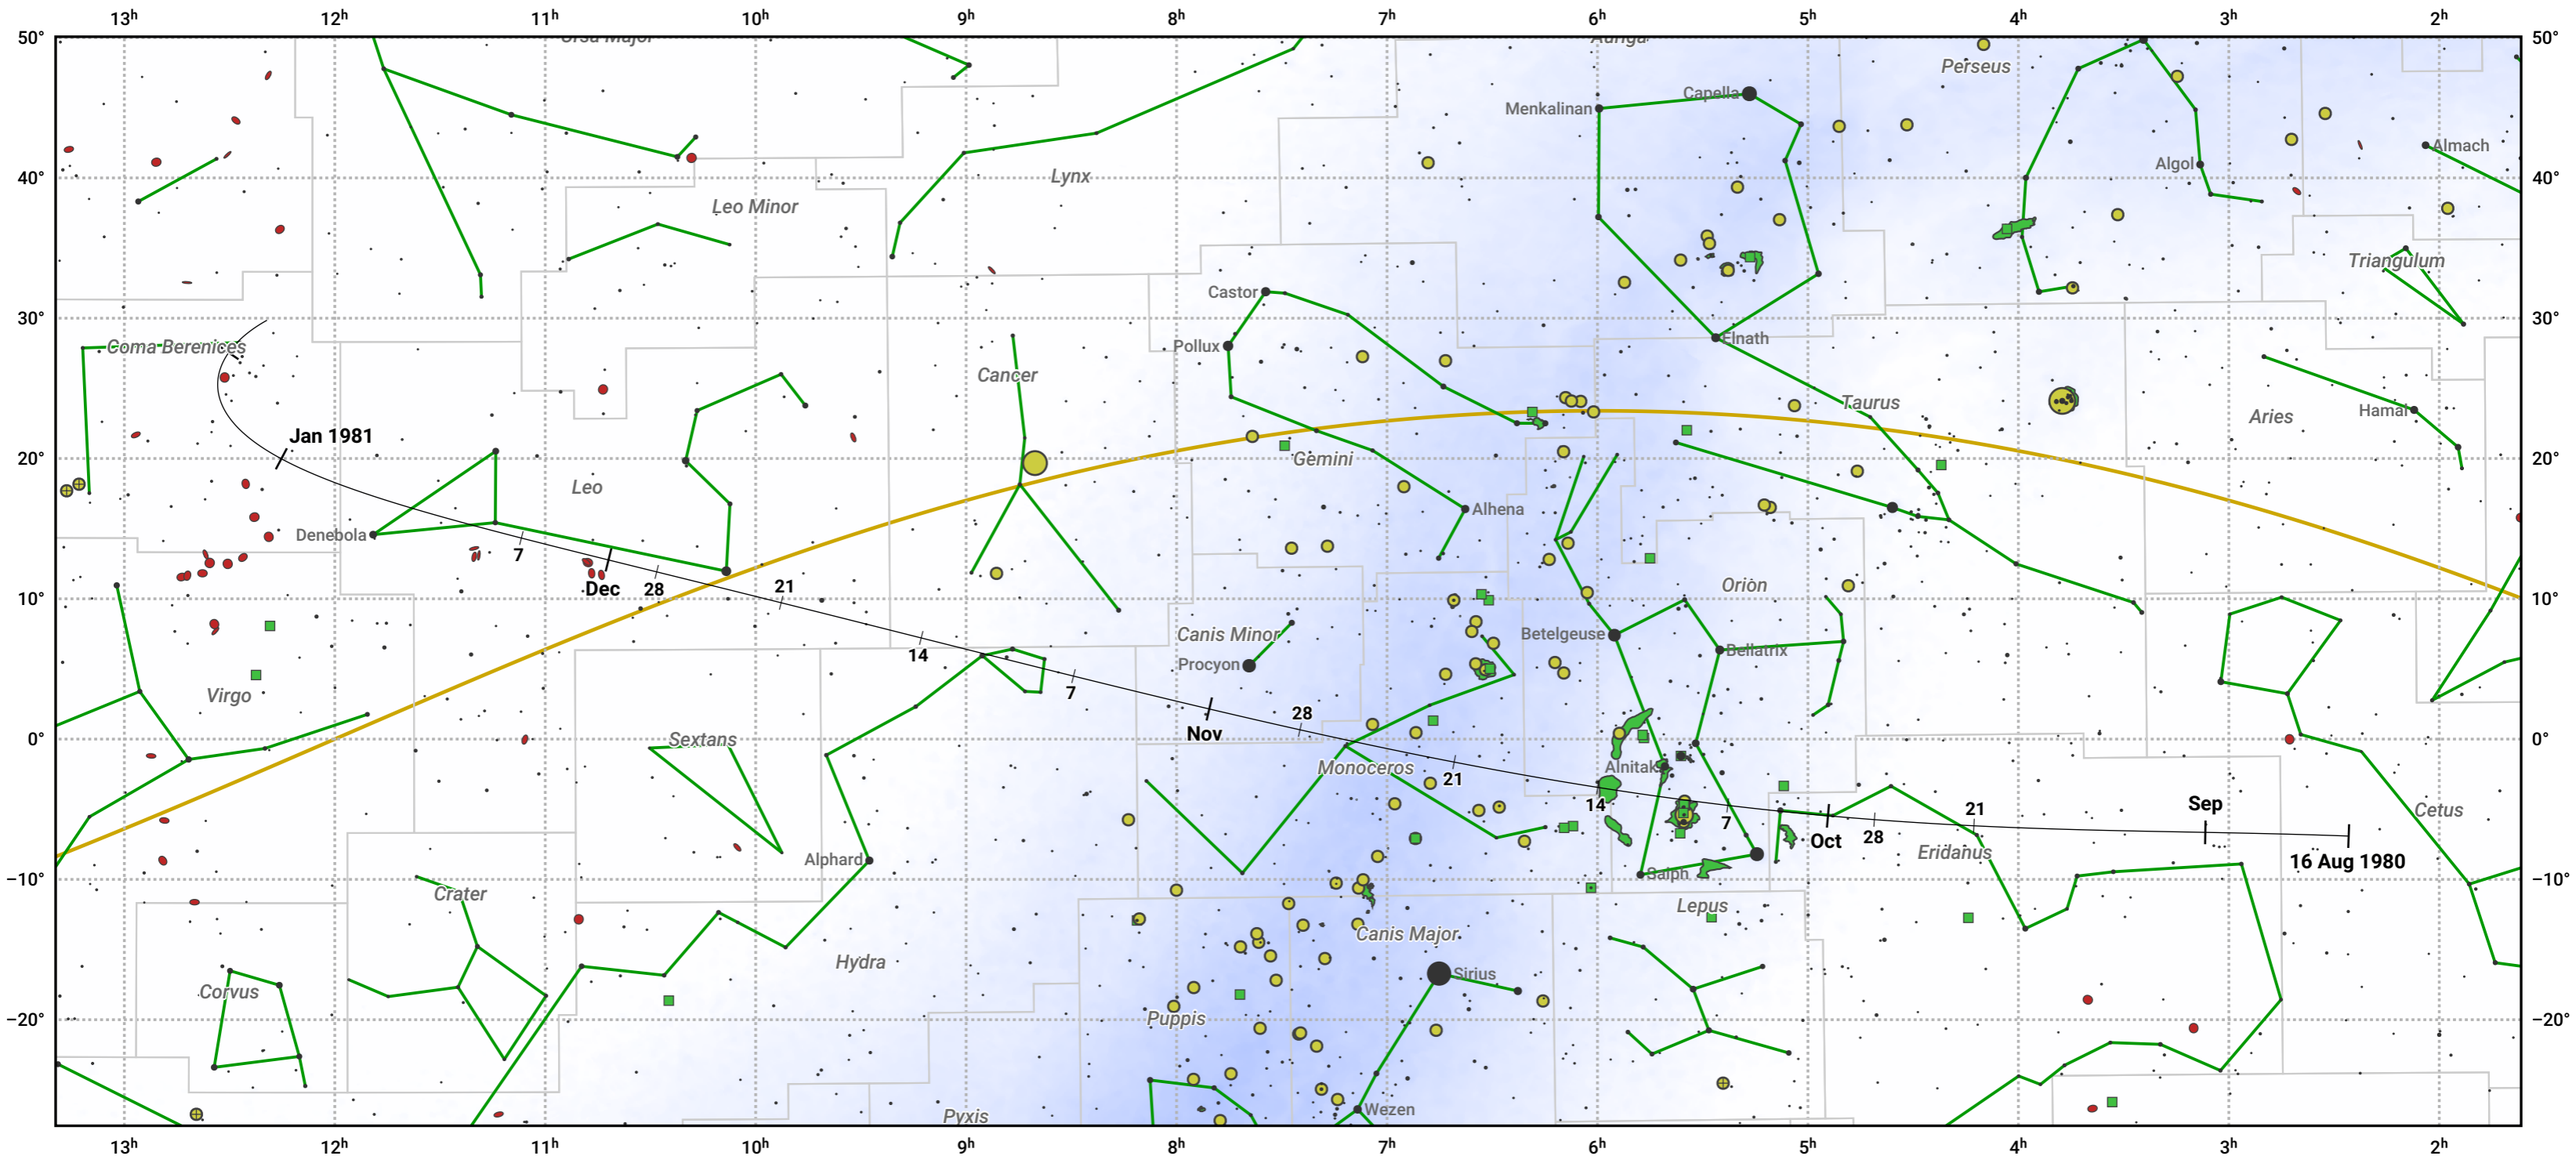

# The path of 46P/Wirtanen starting on 16 Aug 1980

© Dominic Ford 2011–2024. Date markers placed at midnight UTC. Downloaded from <https://in-the-sky.org>

Magnitude scale:  -6.0  -5.0  -4.0  -3.0  -2.0  -1.0  -2.0

Ecliptic Plane

Galaxy
  Bright nebula
  Open cluster
  Globular cluster

Date	Mag
1980 Aug 31	10.8
1980 Sep 1	10.8
1980 Sep 14	9.8
1980 Sep 28	8.7
1980 Oct 13	7.7
1980 Nov 1	6.8
1980 Nov 4	6.7
1980 Dec 24	7.7
1981 Jan 1	8.1
1981 Jan 14	8.7
1981 Feb 3	9.8