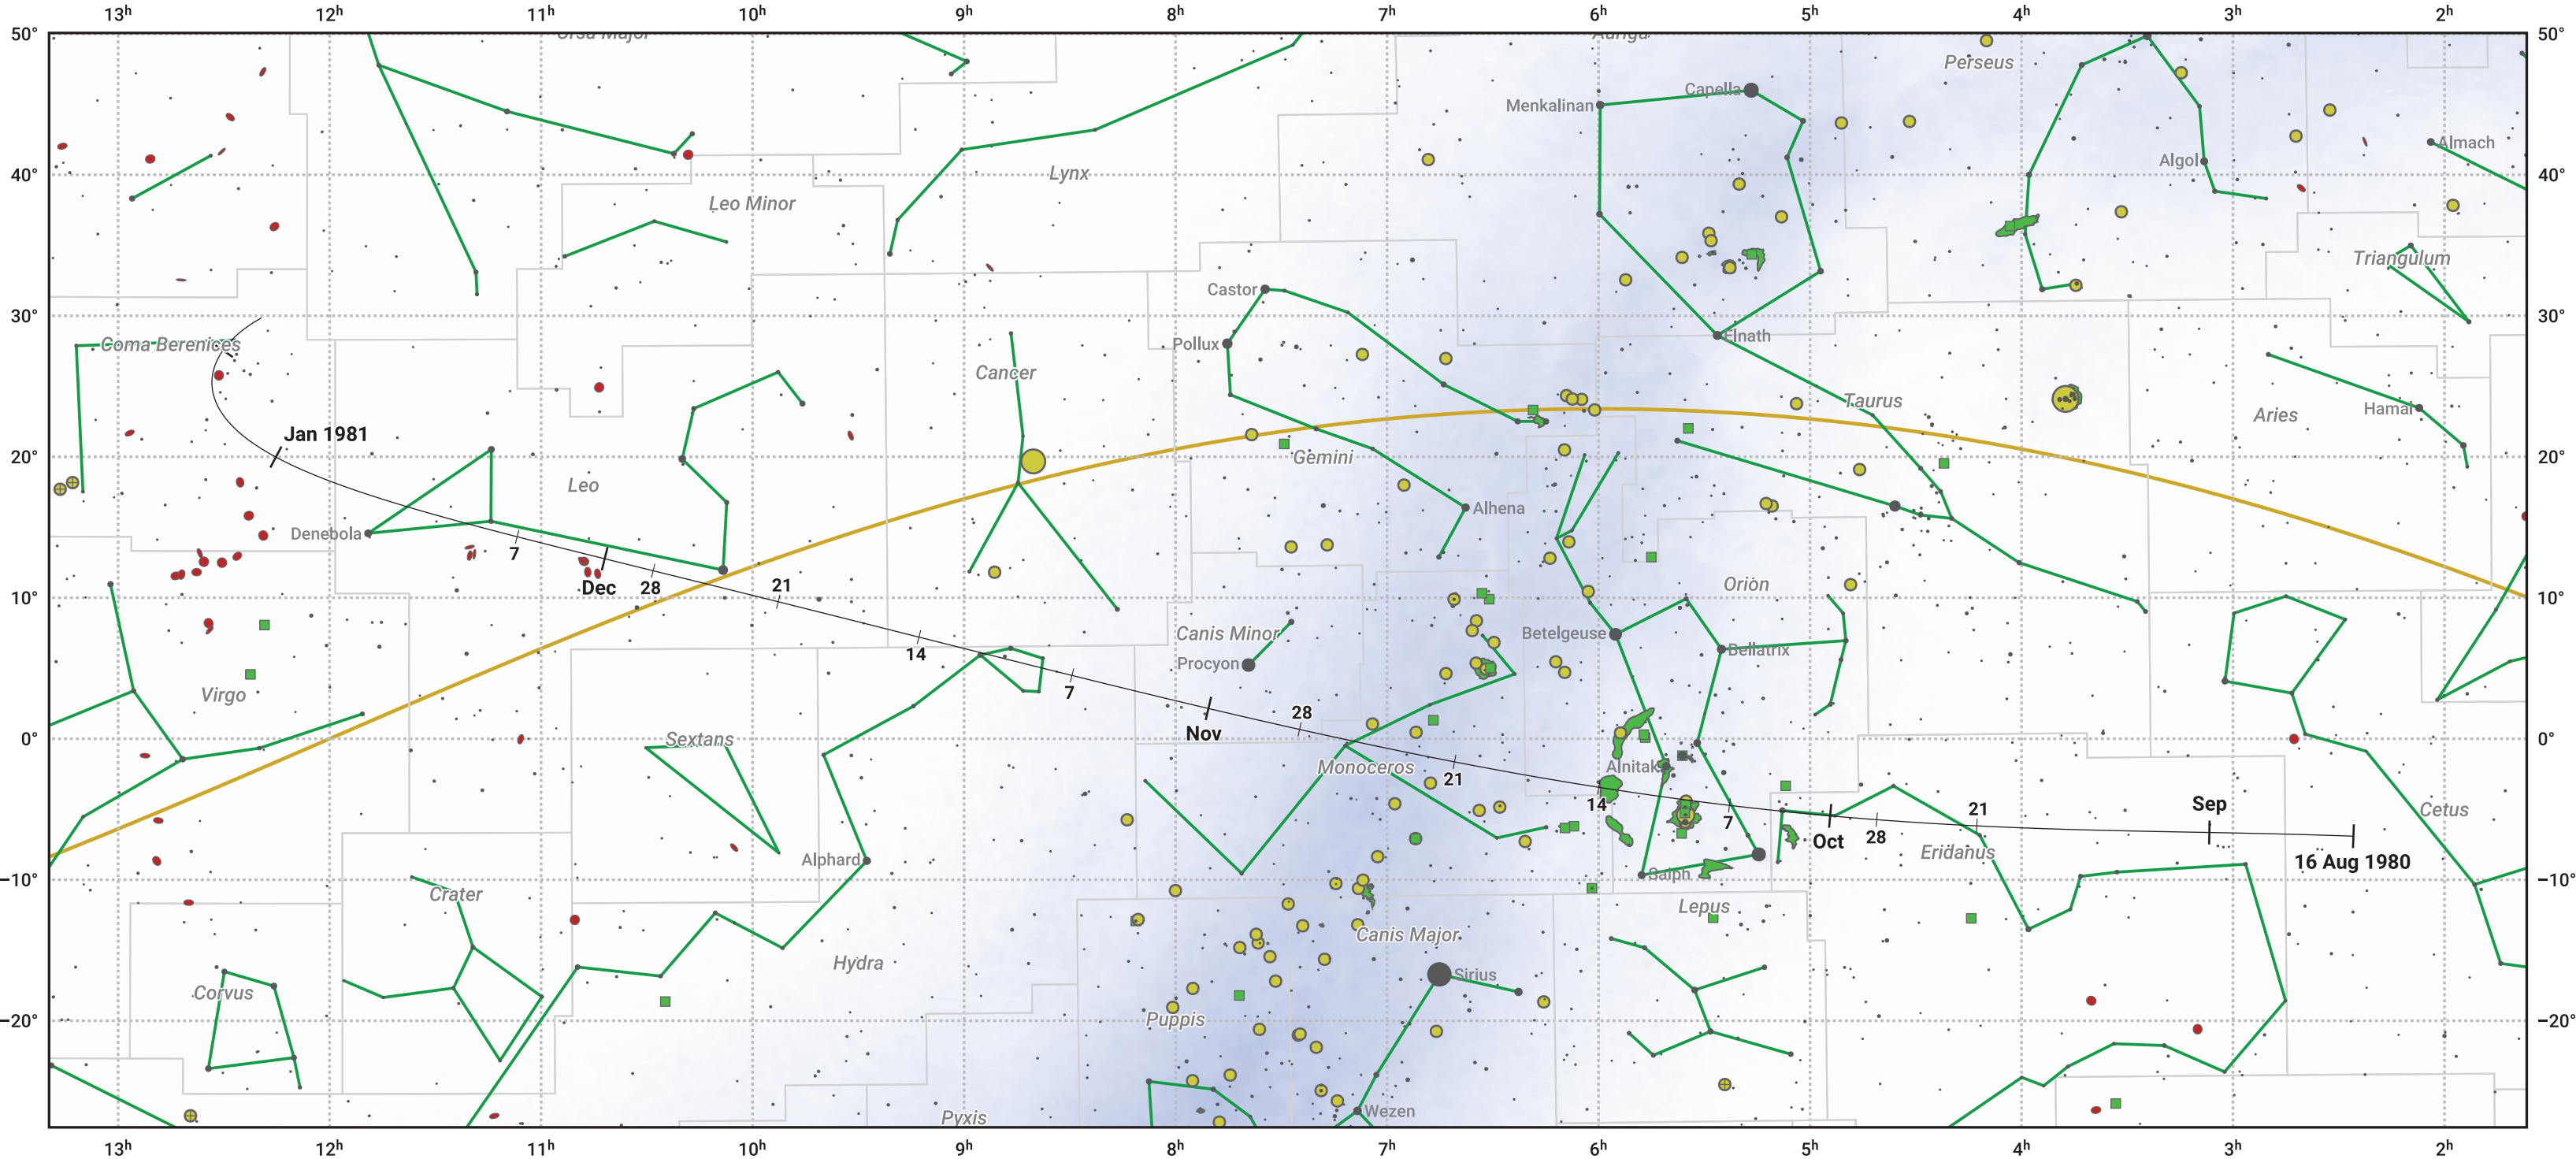

The path of 46P/Wirtanen starting on 16 Aug 1980

© Dominic Ford 2011–2024. Date markers placed at midnight UTC. Downloaded from <https://in-the-sky.org>

Magnitude scale: -6.0 -5.0 -4.0 -3.0 -2.0 -1.0 -2.0

Ecliptic Plane

Galaxy Bright nebula Open cluster + Globular cluster

Date	Mag
1980 Aug 31	10.8
1980 Sep 1	10.8
1980 Sep 14	9.8
1980 Sep 28	8.7
1980 Oct 13	7.7
1980 Nov 1	6.8
1980 Nov 4	6.7
1980 Dec 24	7.7
1981 Jan 1	8.1
1981 Jan 14	8.7
1981 Feb 3	9.8