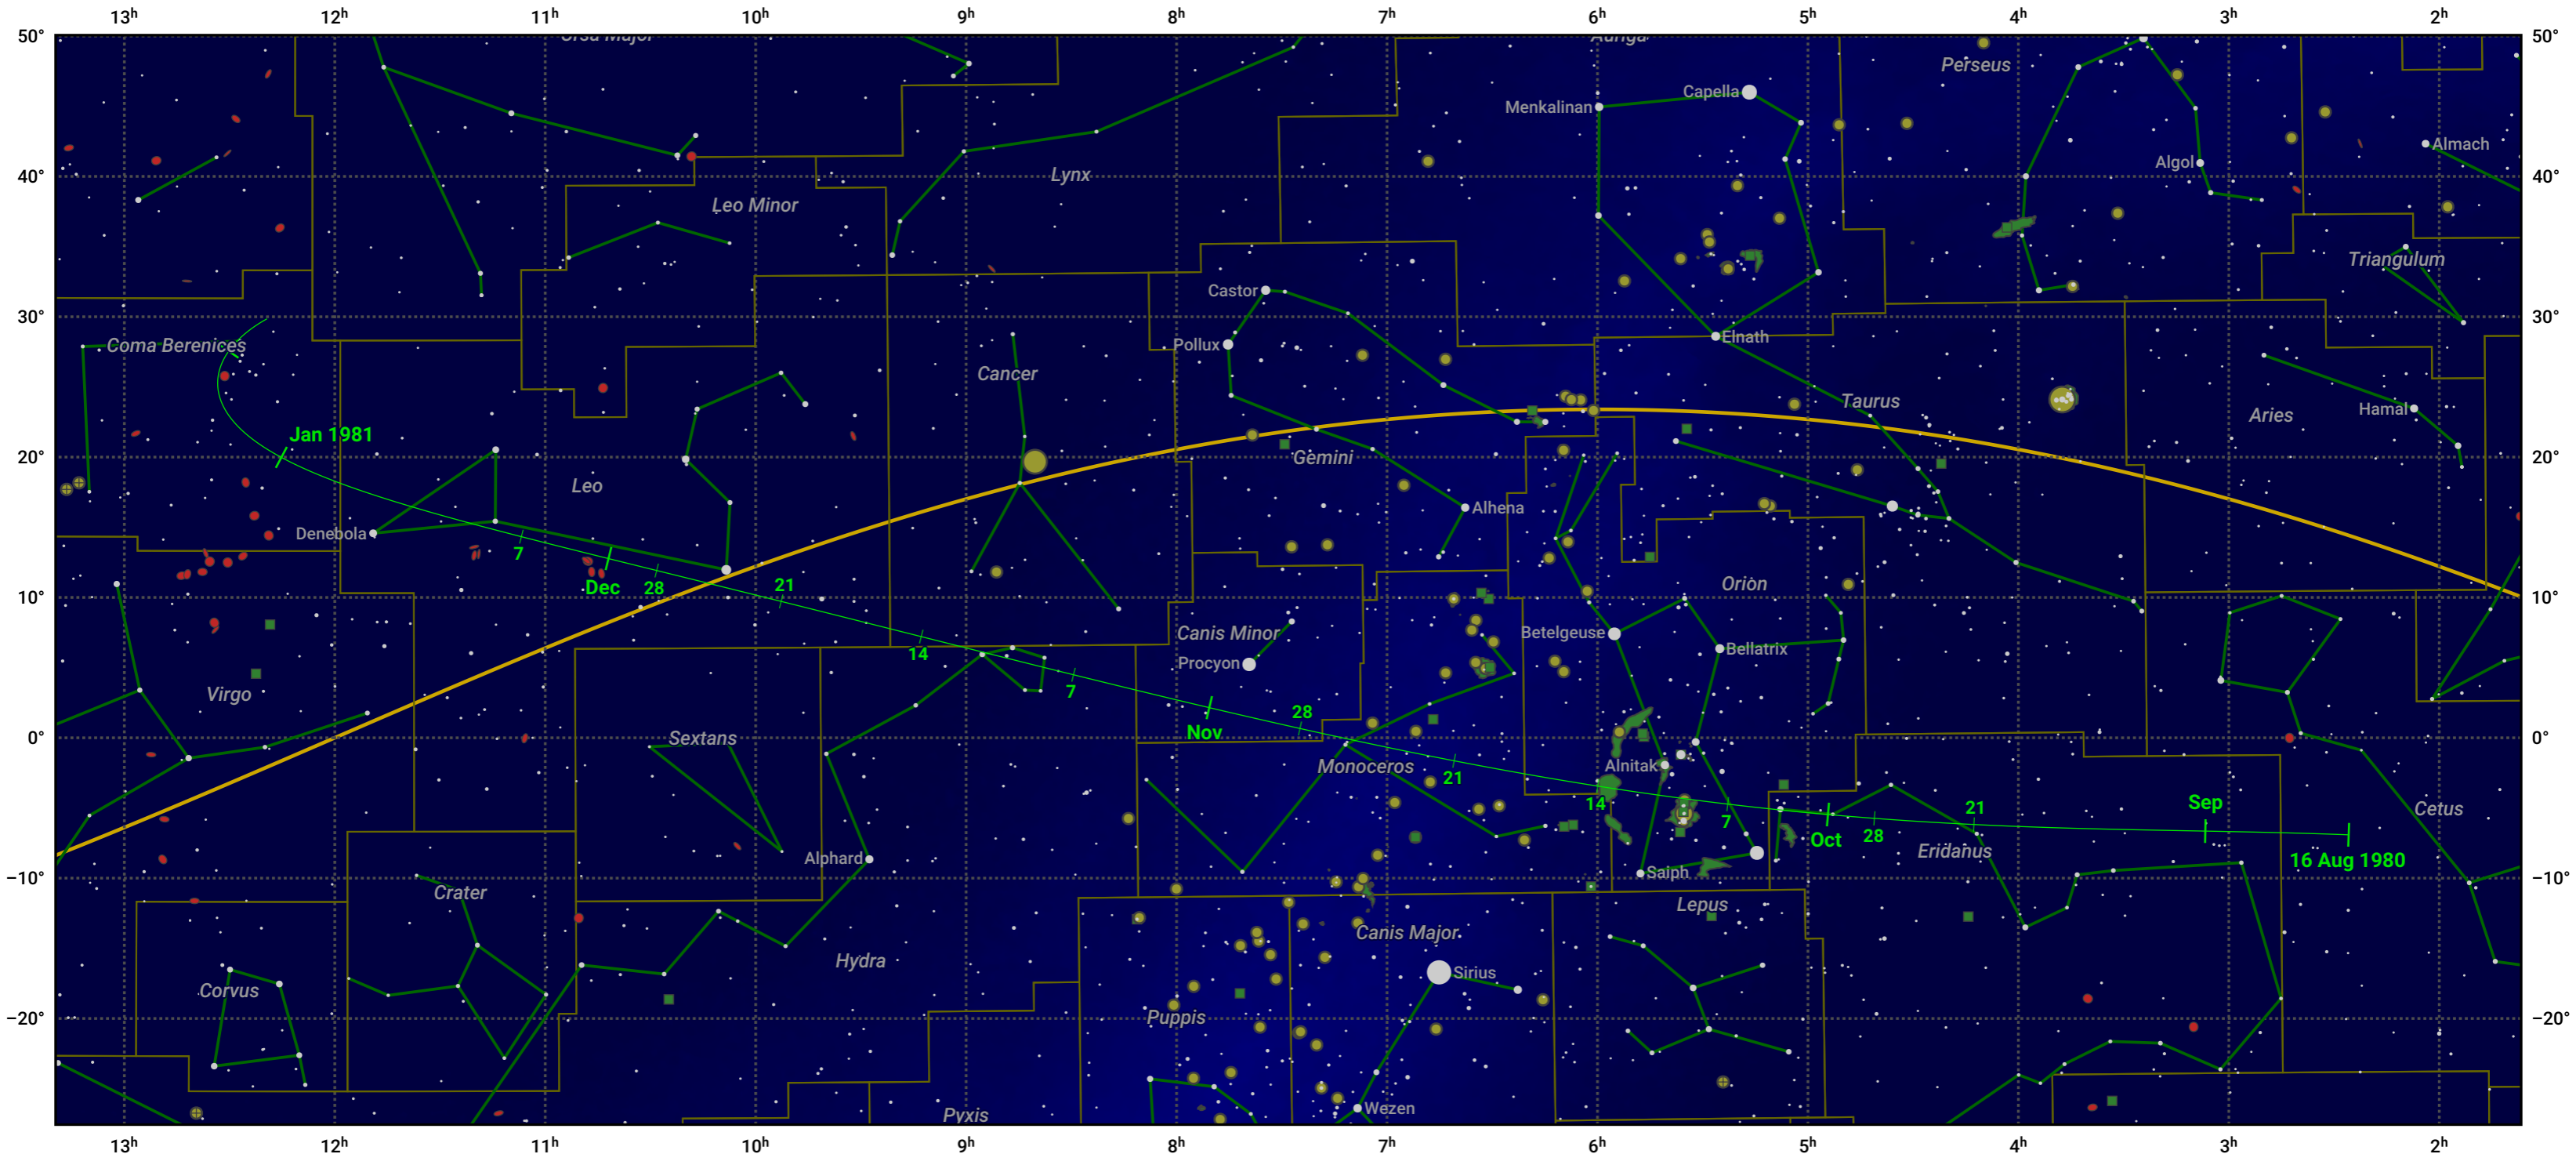

The path of 46P/Wirtanen starting on 16 Aug 1980

© Dominic Ford 2011–2024. Date markers placed at midnight UTC. Downloaded from <https://in-the-sky.org>

Magnitude scale: -6.0 -5.0 -4.0 -3.0 -2.0 -1.0 0.0 -1.0 -2.0

Ecliptic Plane

Galaxy Bright nebula Open cluster Globular cluster

Date	Mag
1980 Aug 31	10.8
1980 Sep 1	10.8
1980 Sep 14	9.8
1980 Sep 28	8.7
1980 Oct 13	7.7
1980 Nov 1	6.8
1980 Nov 4	6.7
1980 Dec 24	7.7
1981 Jan 1	8.1
1981 Jan 14	8.7
1981 Feb 3	9.8