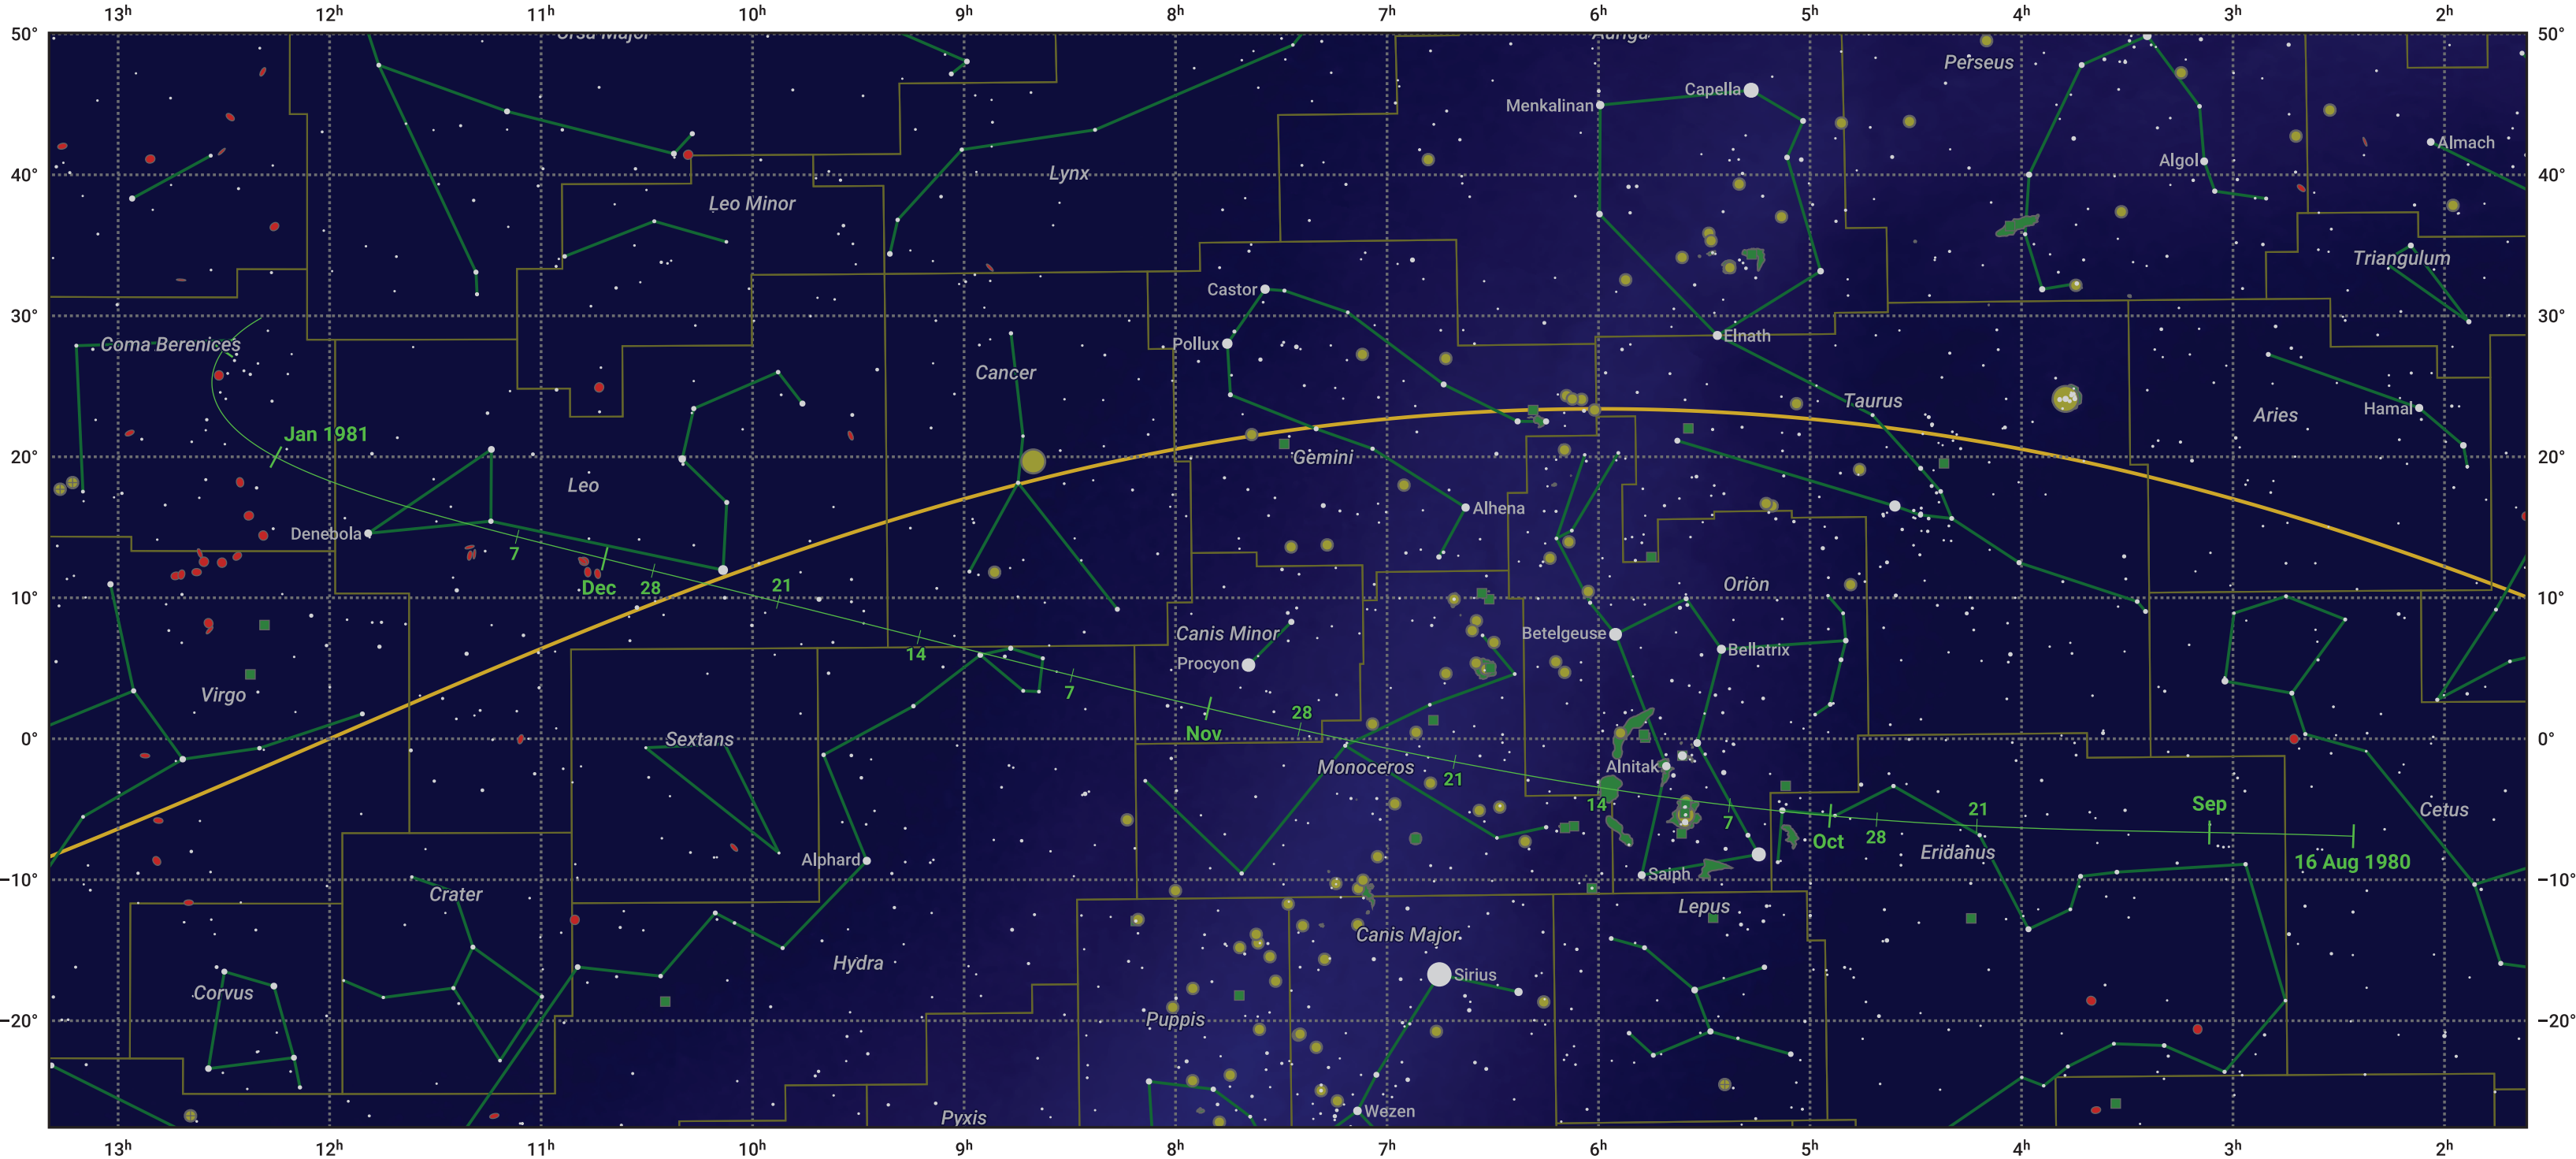

The path of 46P/Wirtanen starting on 16 Aug 1980

© Dominic Ford 2011–2024. Date markers placed at midnight UTC. Downloaded from <https://in-the-sky.org>

Magnitude scale: -6.0 -5.0 -4.0 -3.0 -2.0 -1.0 -2.0

Ecliptic Plane

- Galaxy
- Bright nebula
- Open cluster
- Globular cluster

Date	Mag
1980 Aug 31	10.8
1980 Sep 1	10.8
1980 Sep 14	9.8
1980 Sep 28	8.7
1980 Oct 13	7.7
1980 Nov 1	6.8
1980 Nov 4	6.7
1980 Dec 24	7.7
1981 Jan 1	8.1
1981 Jan 14	8.7
1981 Feb 3	9.8