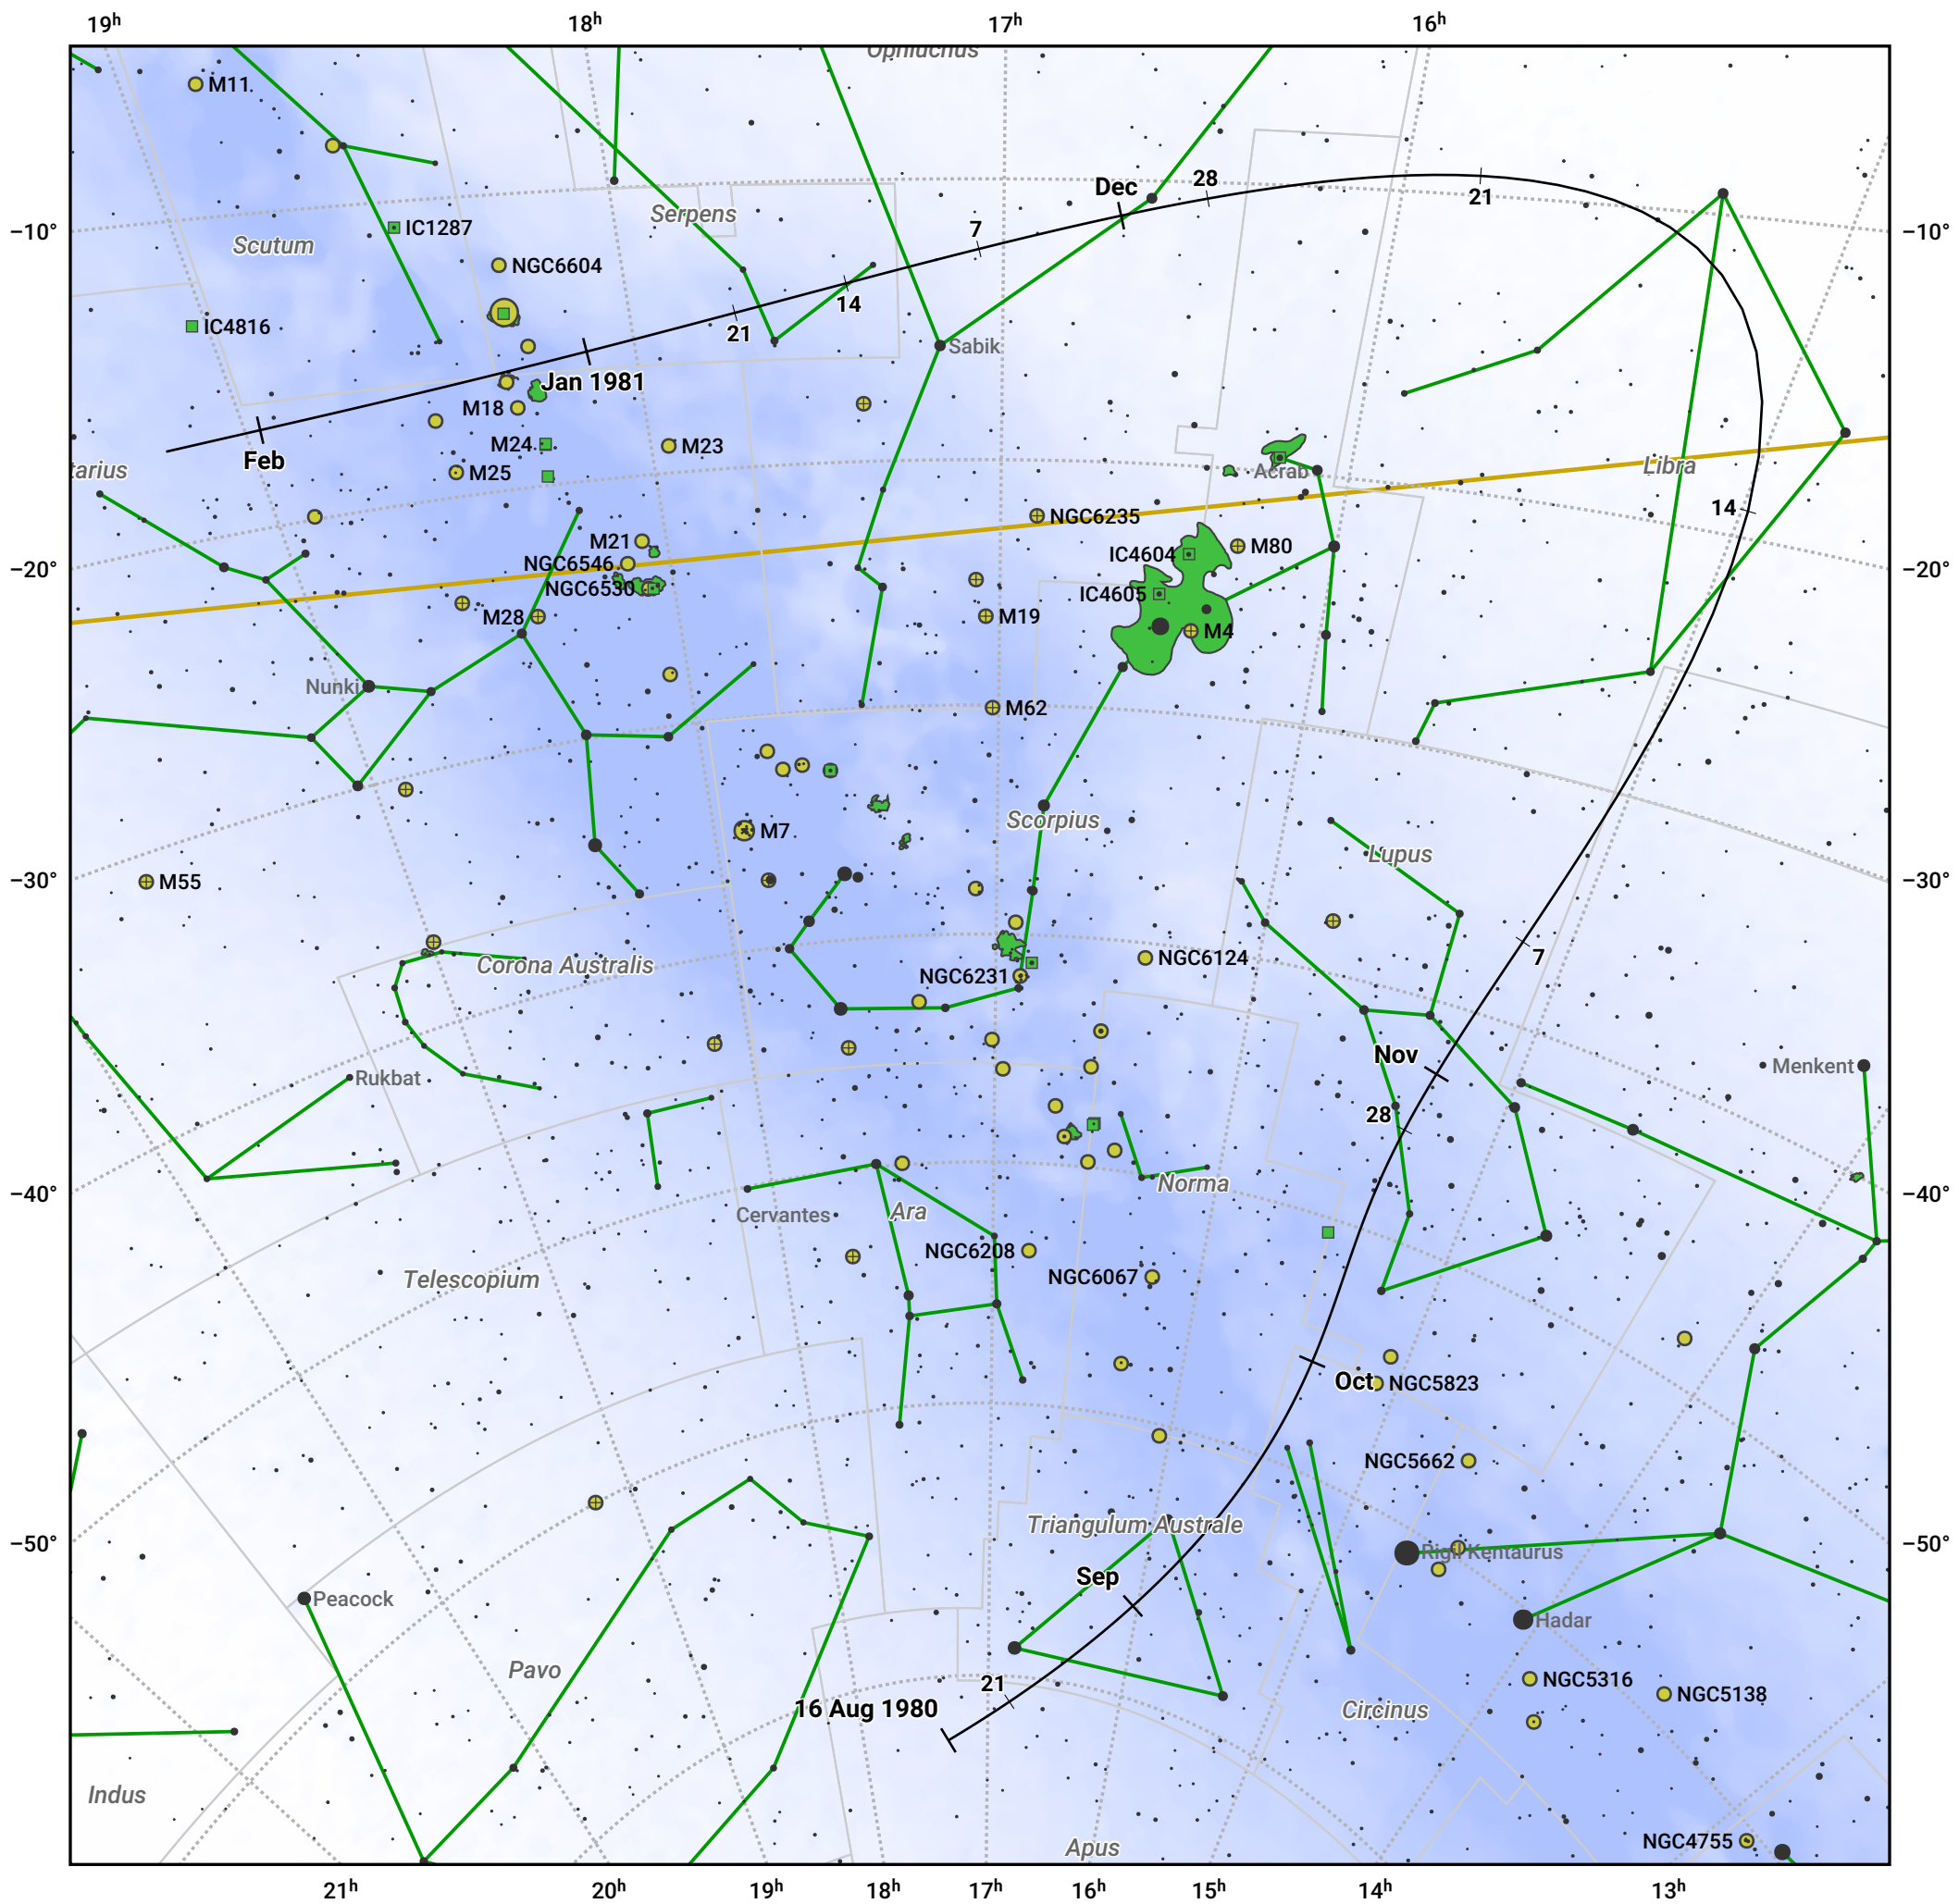

# The path of 96P/Machholz starting on 16 Aug 1980

© Dominic Ford 2011–2024. Date markers placed at midnight UTC. Downloaded from <https://in-the-sky.org>

Magnitude scale: 7.0 6.0 5.0 4.0 3.0 2.0 1.0 0.0 -1.0

— Ecliptic Plane

Galaxy    Bright nebula    Open cluster    Globular cluster

Date	Mag
1980 Sep 1	18.6
1980 Sep 9	18.2
1980 Sep 26	17.1
1980 Oct 8	16.1
1980 Oct 17	15.0
1980 Oct 24	13.9
1980 Oct 29	12.8
1980 Nov 1	12.0
1980 Nov 2	11.7
1980 Nov 5	10.6
1980 Nov 8	9.2
1980 Nov 10	7.9
1980 Nov 12	6.2
1980 Nov 14	4.4
1980 Nov 17	5.6
1980 Nov 18	6.7
1980 Nov 20	8.5
1980 Nov 22	9.8
1980 Nov 24	10.9
1980 Nov 27	12.1
1980 Dec 1	13.4
1980 Dec 6	14.6
1980 Dec 12	15.7
1980 Dec 19	16.7
1980 Dec 28	17.7
1981 Jan 1	18.1
1981 Jan 9	18.7
1981 Jan 25	19.8