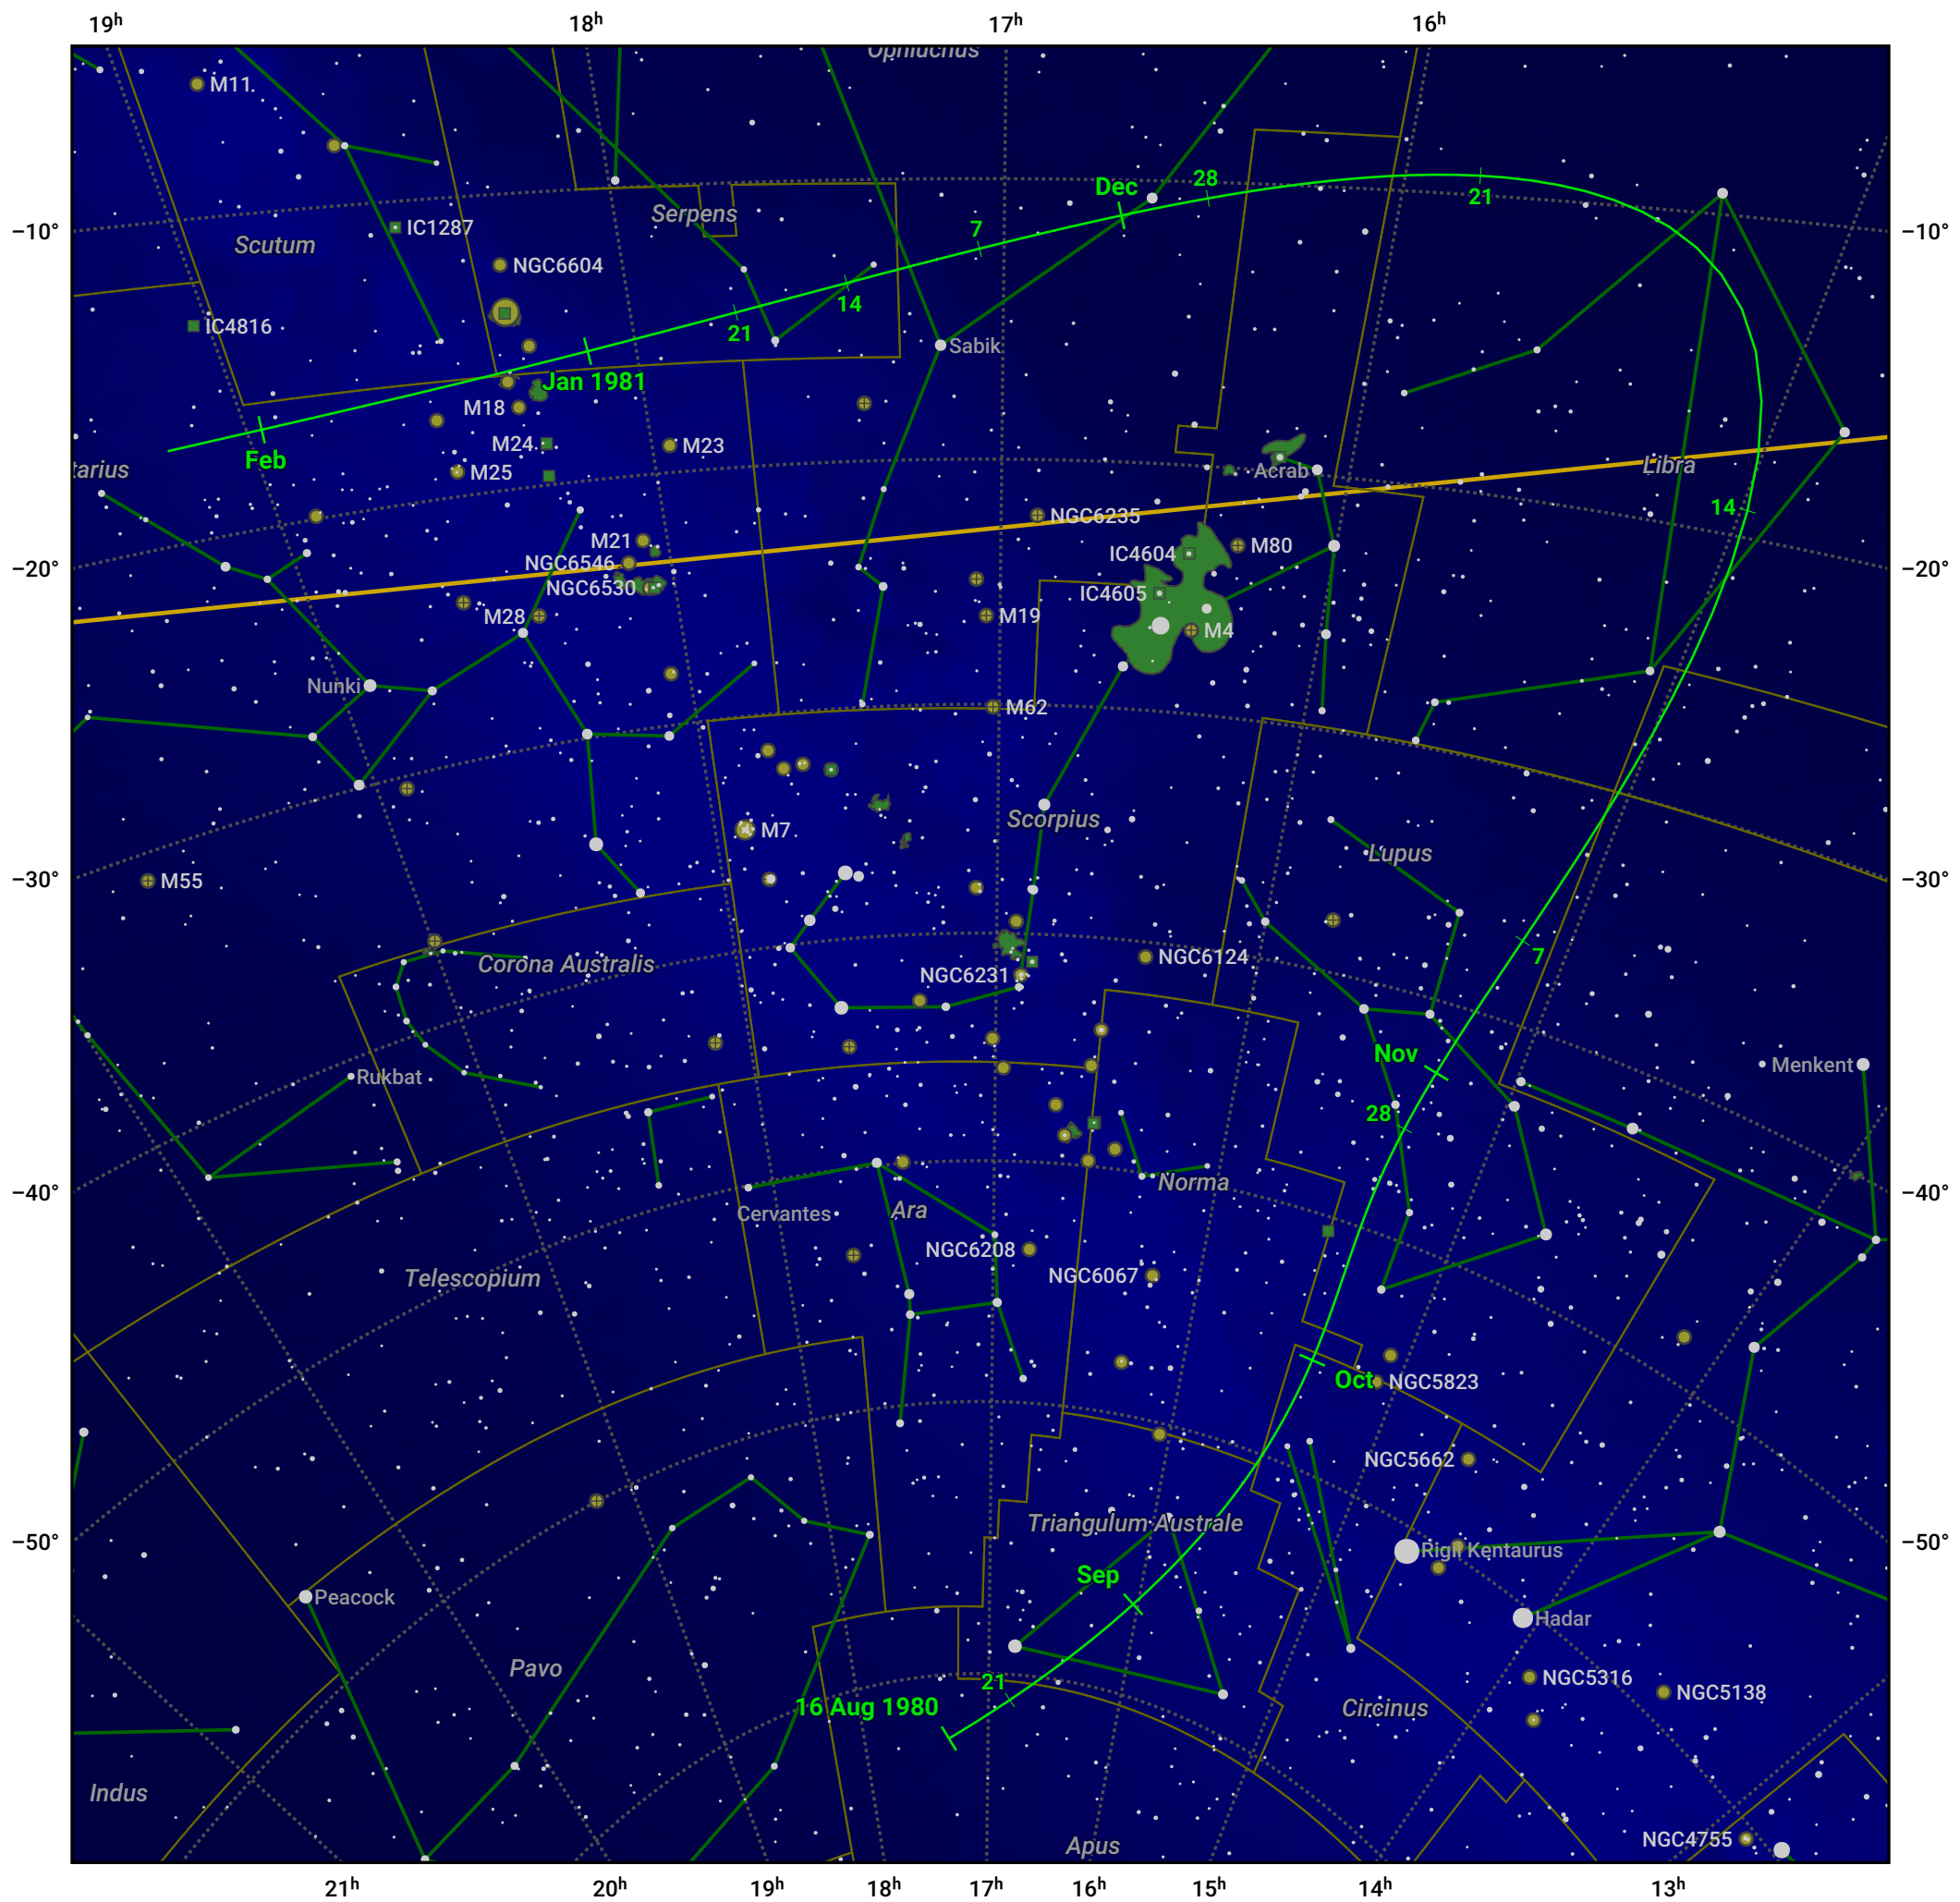

# The path of 96P/Machholz starting on 16 Aug 1980

© Dominic Ford 2011–2024. Date markers placed at midnight UTC. Downloaded from <https://in-the-sky.org>

Magnitude scale: 7.0 6.0 5.0 4.0 3.0 2.0 1.0 0.0 -1.0

— Ecliptic Plane

Galaxy    Bright nebula    Open cluster    Globular cluster

Date	Mag
1980 Sep 1	18.6
1980 Sep 9	18.2
1980 Sep 26	17.1
1980 Oct 8	16.1
1980 Oct 17	15.0
1980 Oct 24	13.9
1980 Oct 29	12.8
1980 Nov 1	12.0
1980 Nov 2	11.7
1980 Nov 5	10.6
1980 Nov 8	9.2
1980 Nov 10	7.9
1980 Nov 12	6.2
1980 Nov 14	4.4
1980 Nov 17	5.6
1980 Nov 18	6.7
1980 Nov 20	8.5
1980 Nov 22	9.8
1980 Nov 24	10.9
1980 Nov 27	12.1
1980 Dec 1	13.4
1980 Dec 6	14.6
1980 Dec 12	15.7
1980 Dec 19	16.7
1980 Dec 28	17.7
1981 Jan 1	18.1
1981 Jan 9	18.7
1981 Jan 25	19.8