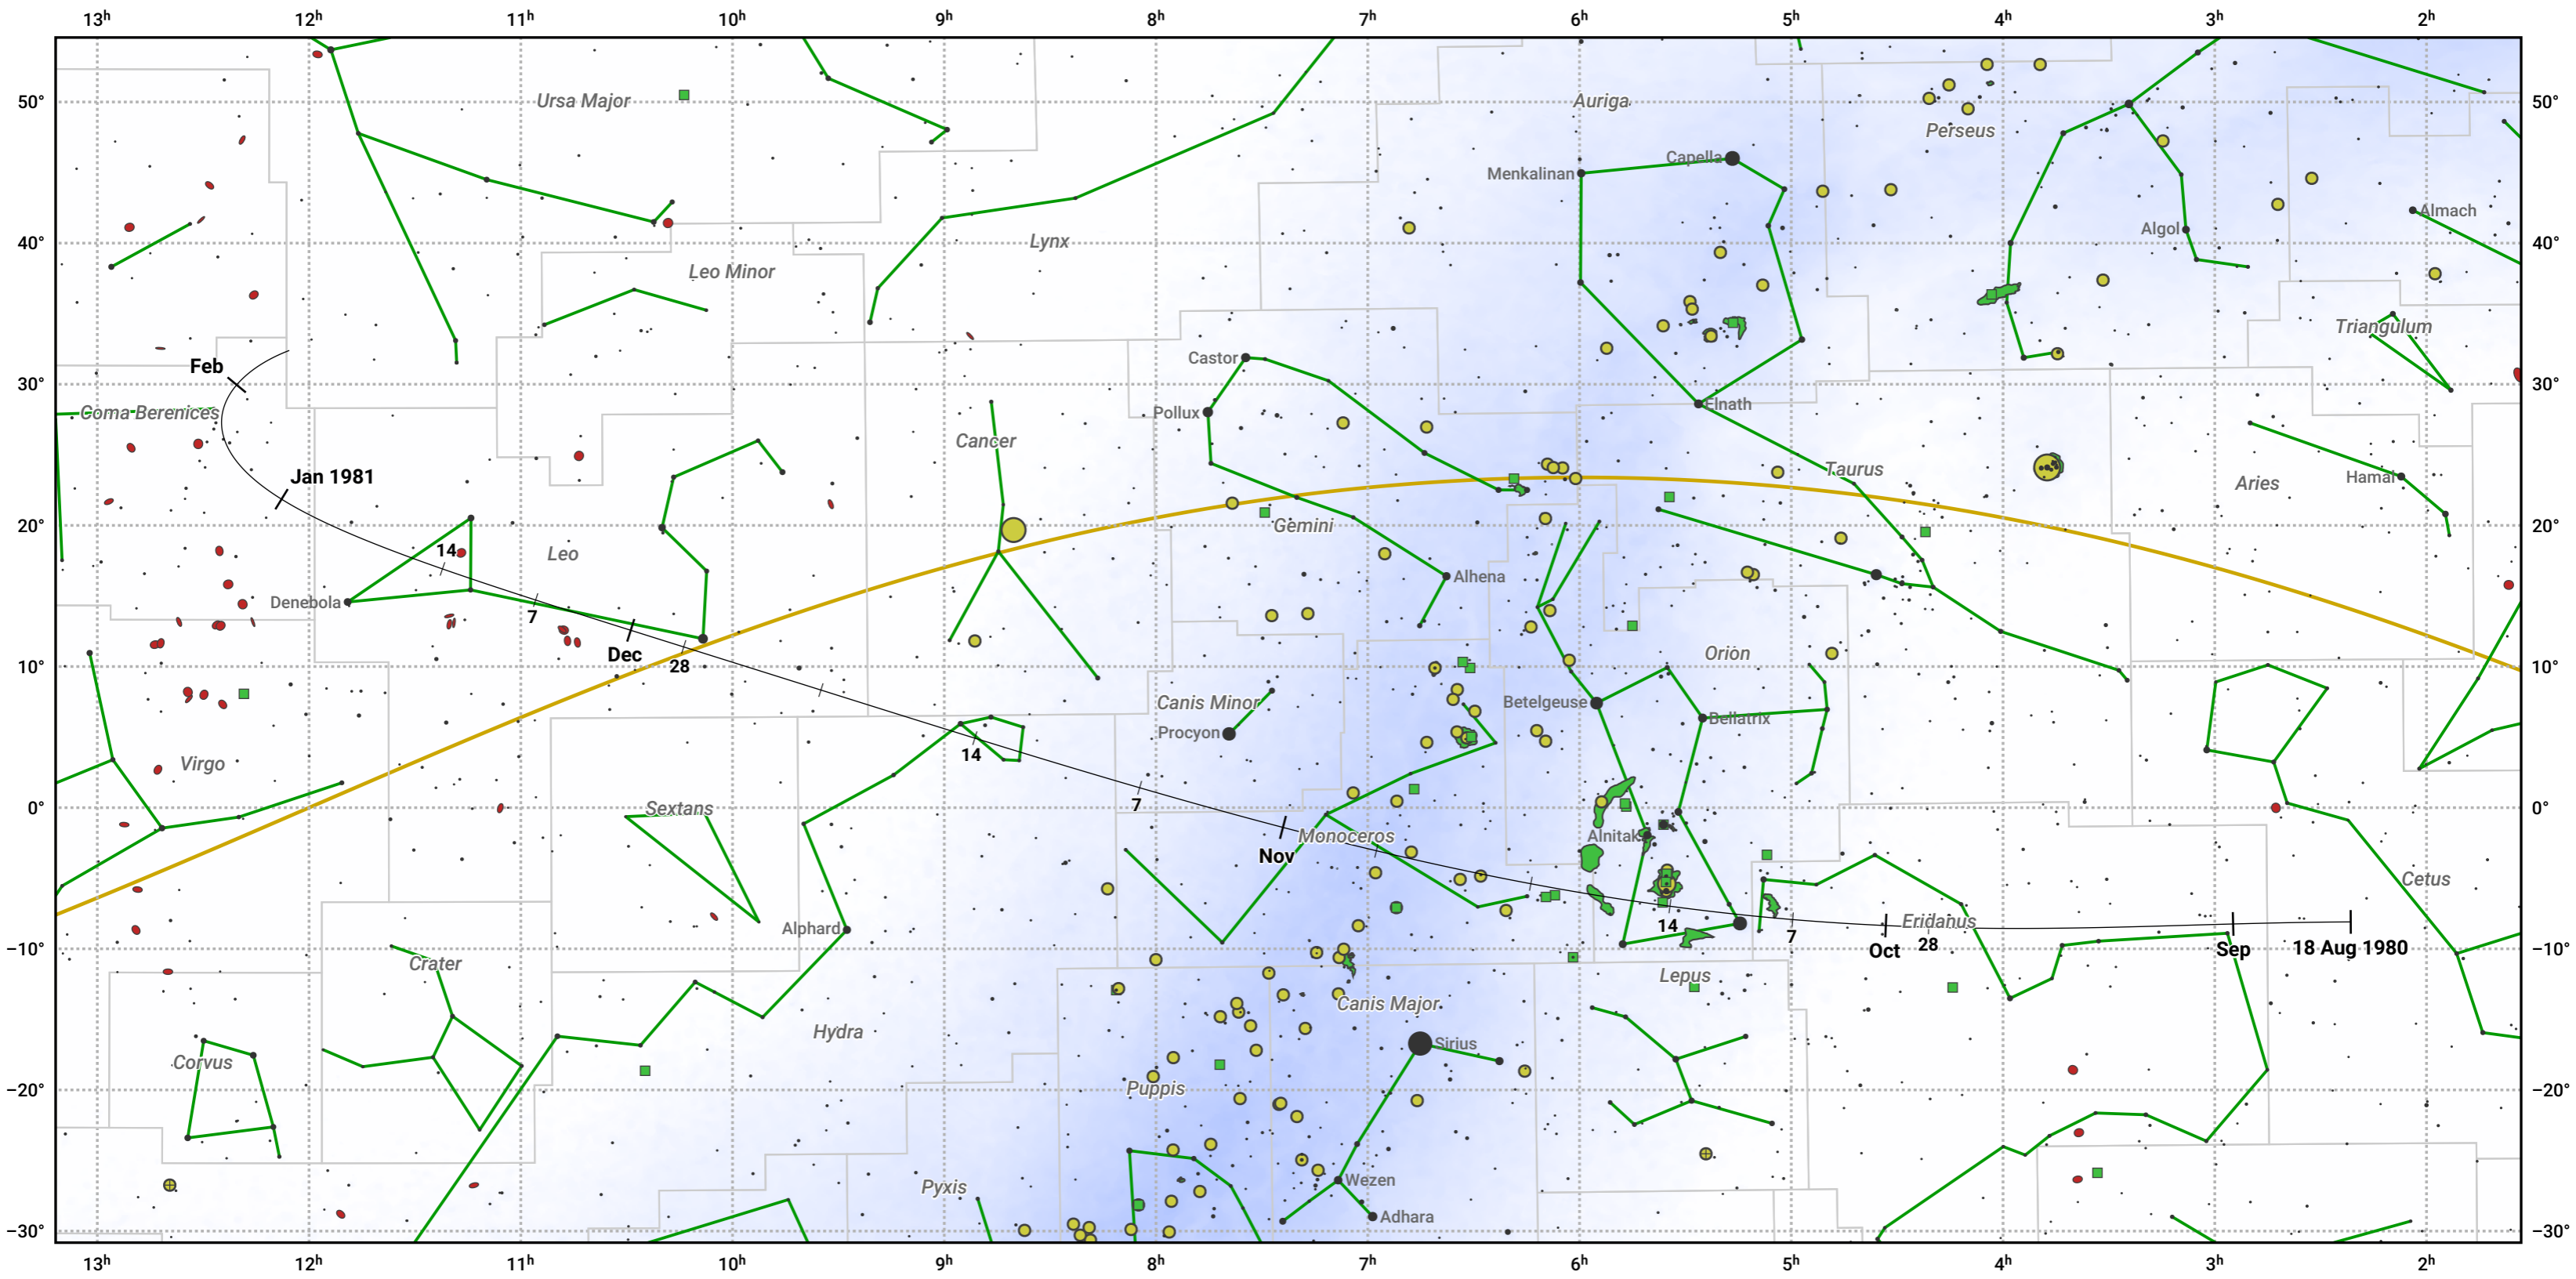

The path of 46P/Wirtanen starting on 18 Aug 1980

© Dominic Ford 2011–2024. Date markers placed at midnight UTC. Downloaded from <https://in-the-sky.org>

Magnitude scale: -6.0 -5.0 -4.0 -3.0 -2.0 -1.0 0.0 -1.0 -2.0

- Galaxy
- Bright nebula
- Open cluster
- + Globular cluster

Date	Mag
1980 Sep 1	10.8
1980 Sep 2	10.8
1980 Sep 16	9.7
1980 Sep 29	8.7
1980 Oct 13	7.7
1980 Oct 30	6.6
1980 Nov 1	6.6
1980 Dec 31	7.7
1981 Jan 1	7.7
1981 Jan 20	8.7
1981 Feb 7	9.7