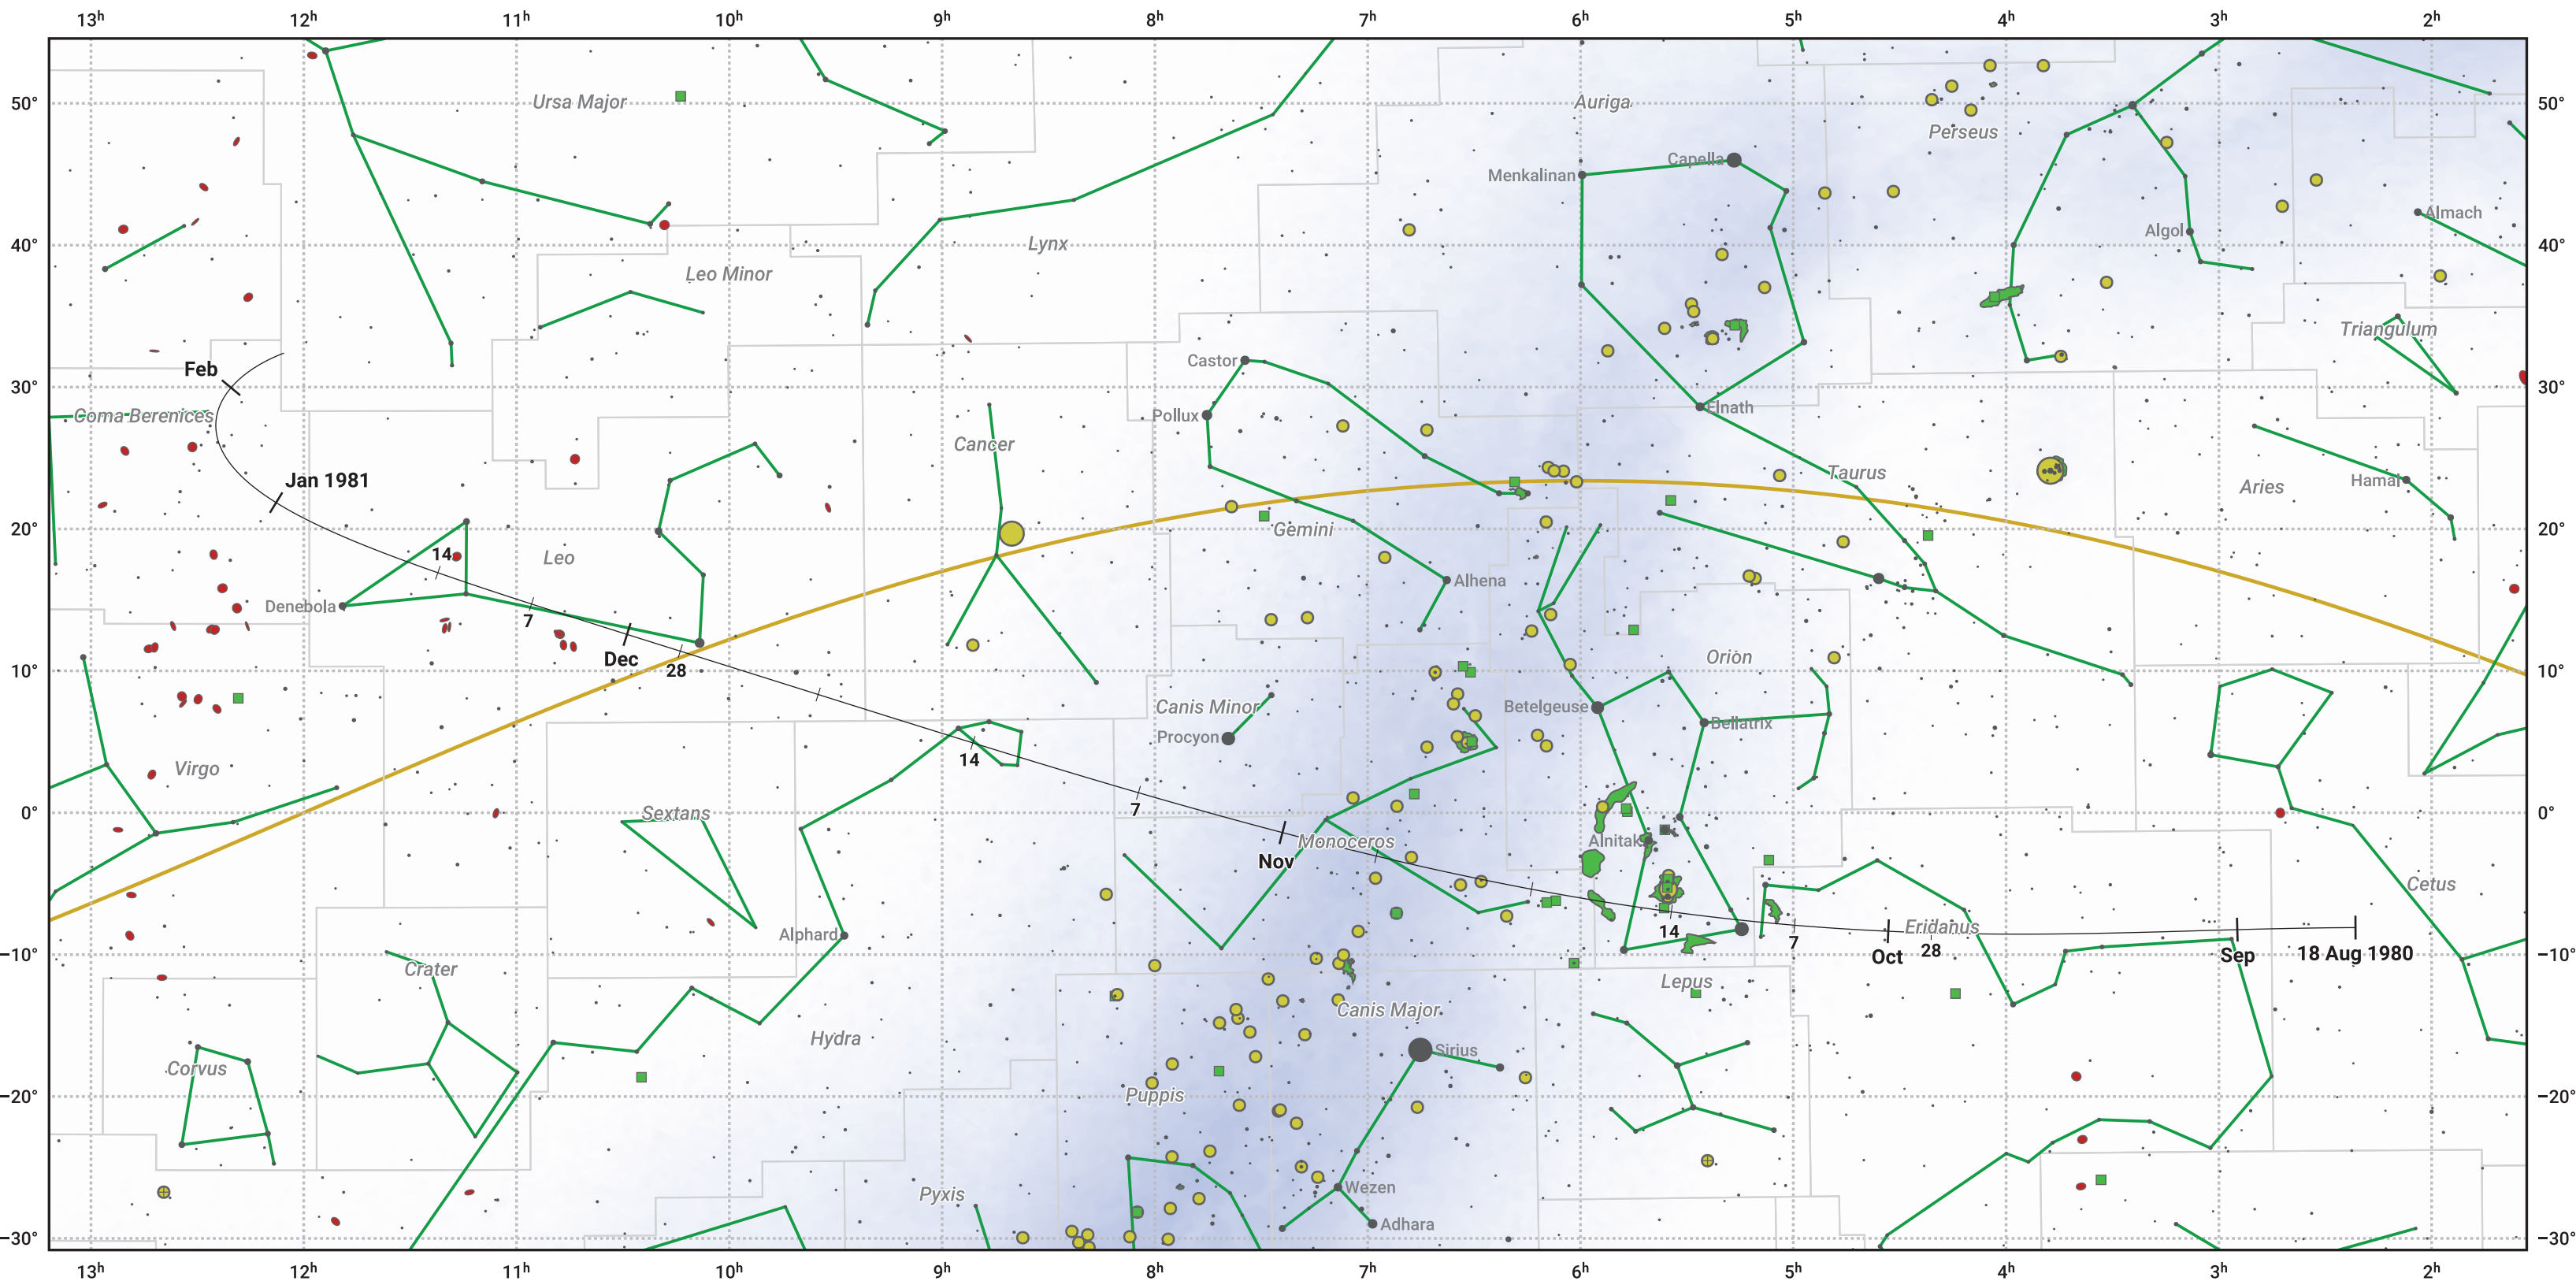

The path of 46P/Wirtanen starting on 18 Aug 1980

© Dominic Ford 2011–2024. Date markers placed at midnight UTC. Downloaded from <https://in-the-sky.org>

Magnitude scale: 6.0 5.0 4.0 3.0 2.0 1.0 0.0 -1.0 -2.0

— Ecliptic Plane

Galaxy Bright nebula Open cluster Globular cluster

Date	Mag
1980 Sep 1	10.8
1980 Sep 2	10.8
1980 Sep 16	9.7
1980 Sep 29	8.7
1980 Oct 13	7.7
1980 Oct 30	6.6
1980 Nov 1	6.6
1980 Dec 31	7.7
1981 Jan 1	7.7
1981 Jan 20	8.7
1981 Feb 7	9.7