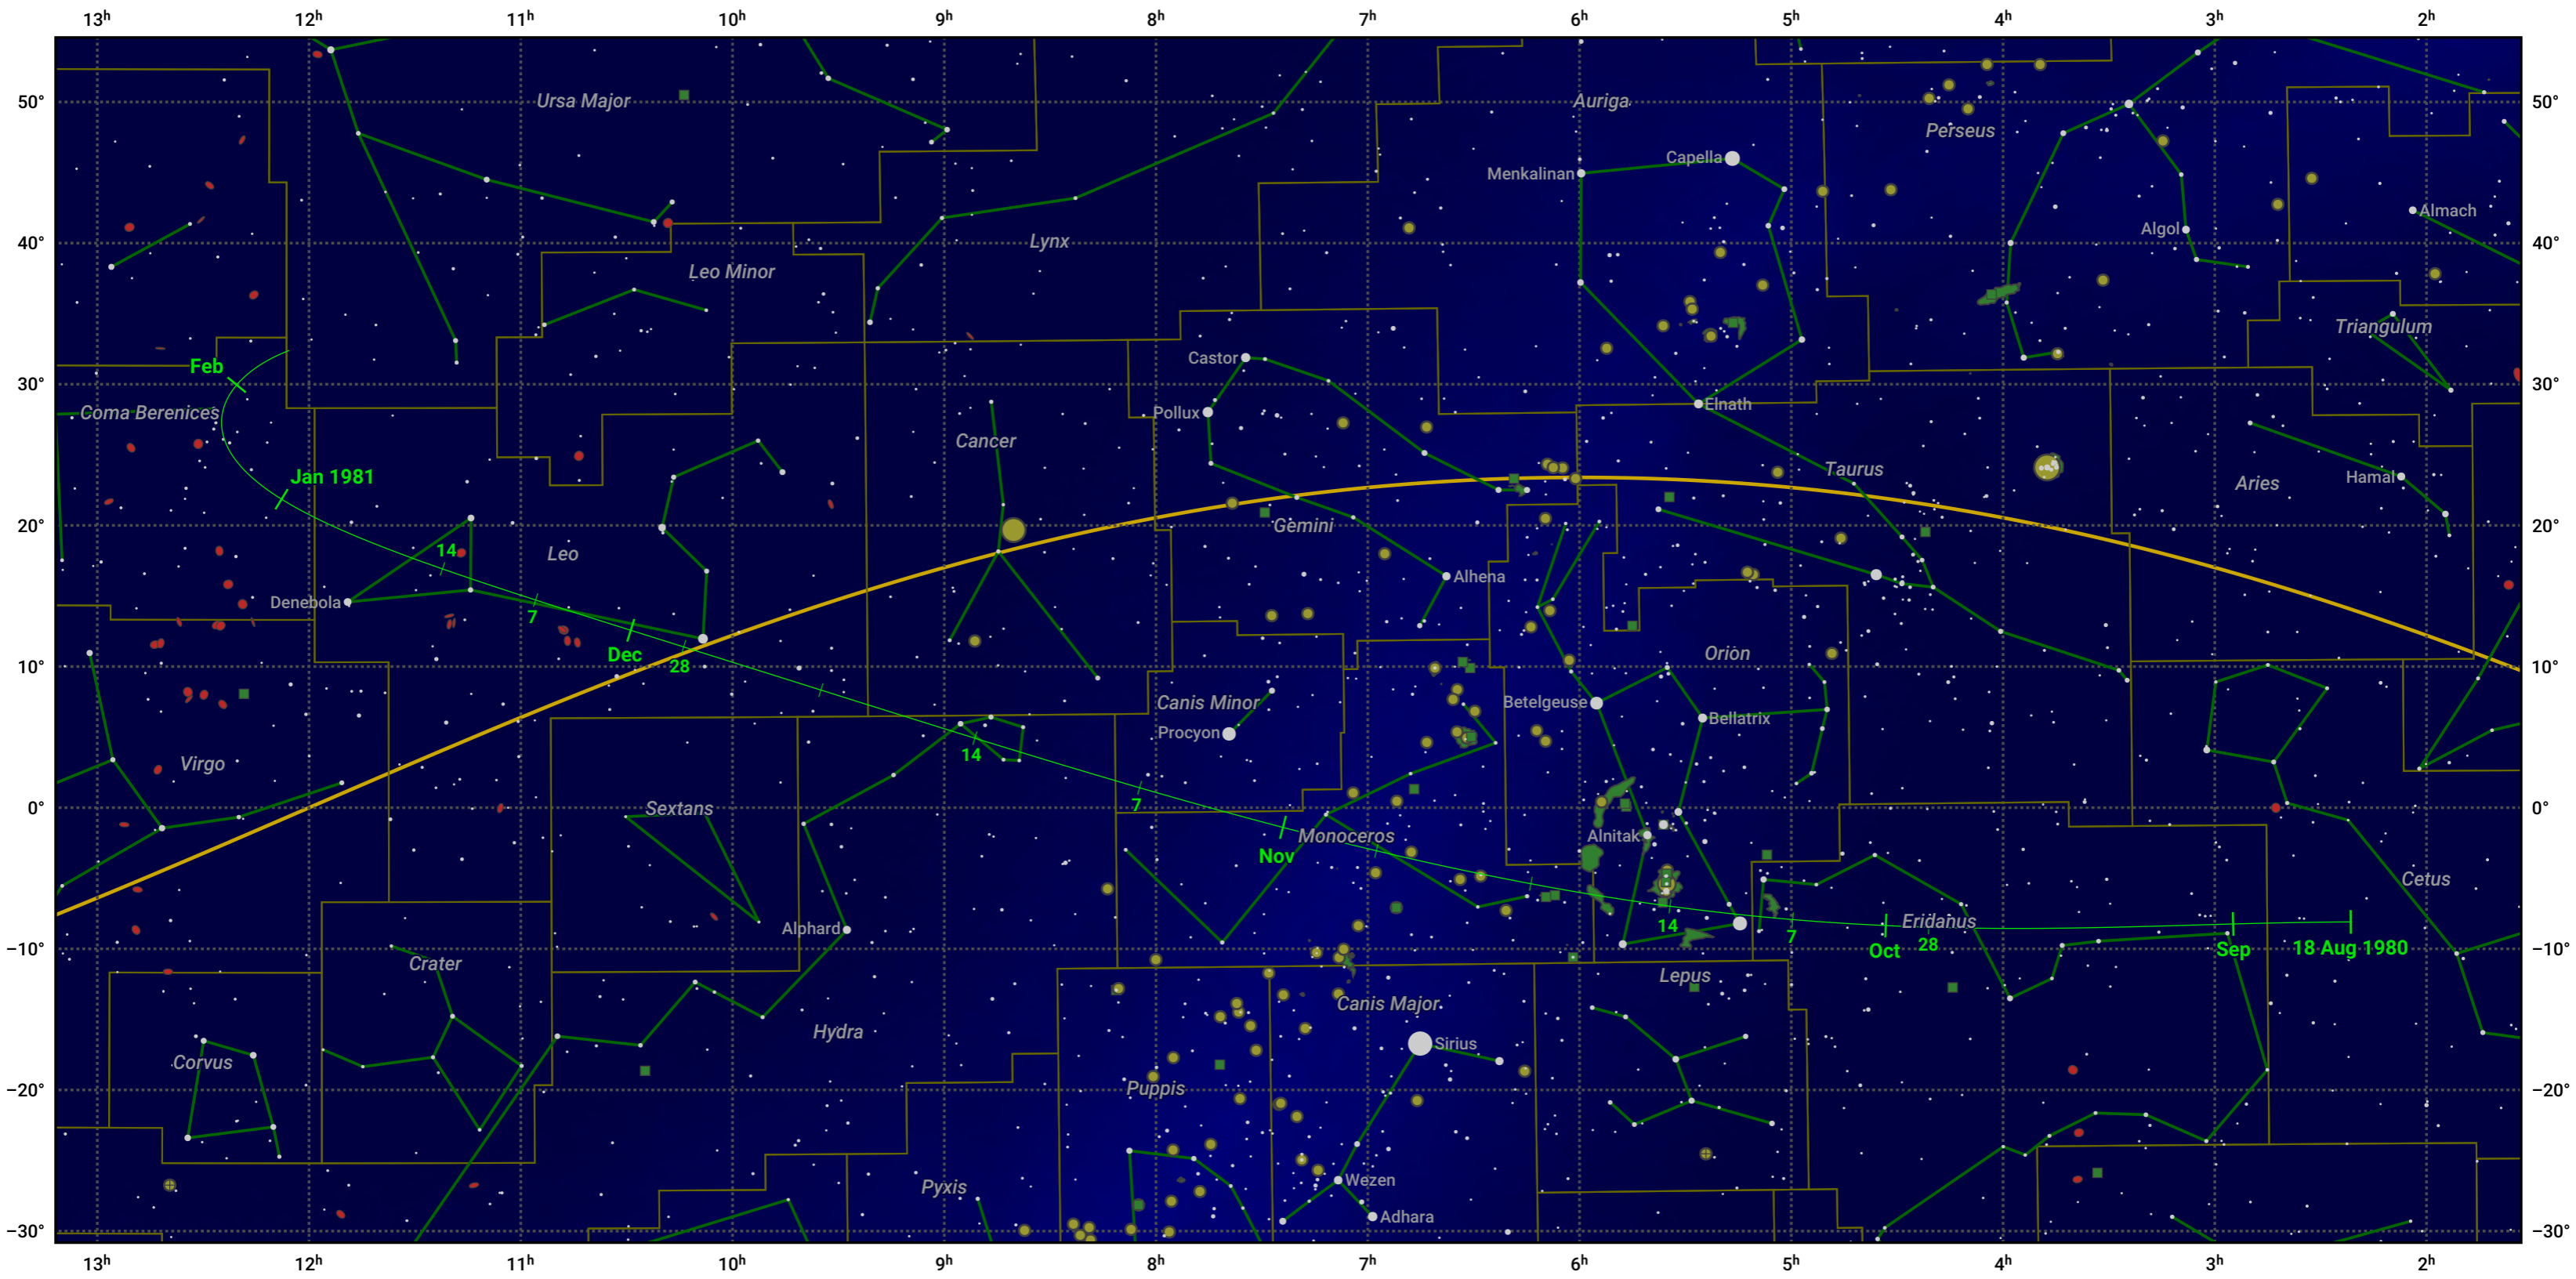

The path of 46P/Wirtanen starting on 18 Aug 1980

© Dominic Ford 2011–2024. Date markers placed at midnight UTC. Downloaded from <https://in-the-sky.org>

Magnitude scale: -6.0 -5.0 -4.0 -3.0 -2.0 -1.0 0.0 -1.0 -2.0

— Ecliptic Plane

- Galaxy
- Bright nebula
- Open cluster
- ⊕ Globular cluster

Date	Mag
1980 Sep 1	10.8
1980 Sep 2	10.8
1980 Sep 16	9.7
1980 Sep 29	8.7
1980 Oct 13	7.7
1980 Oct 30	6.6
1980 Nov 1	6.6
1980 Dec 31	7.7
1981 Jan 1	7.7
1981 Jan 20	8.7
1981 Feb 7	9.7