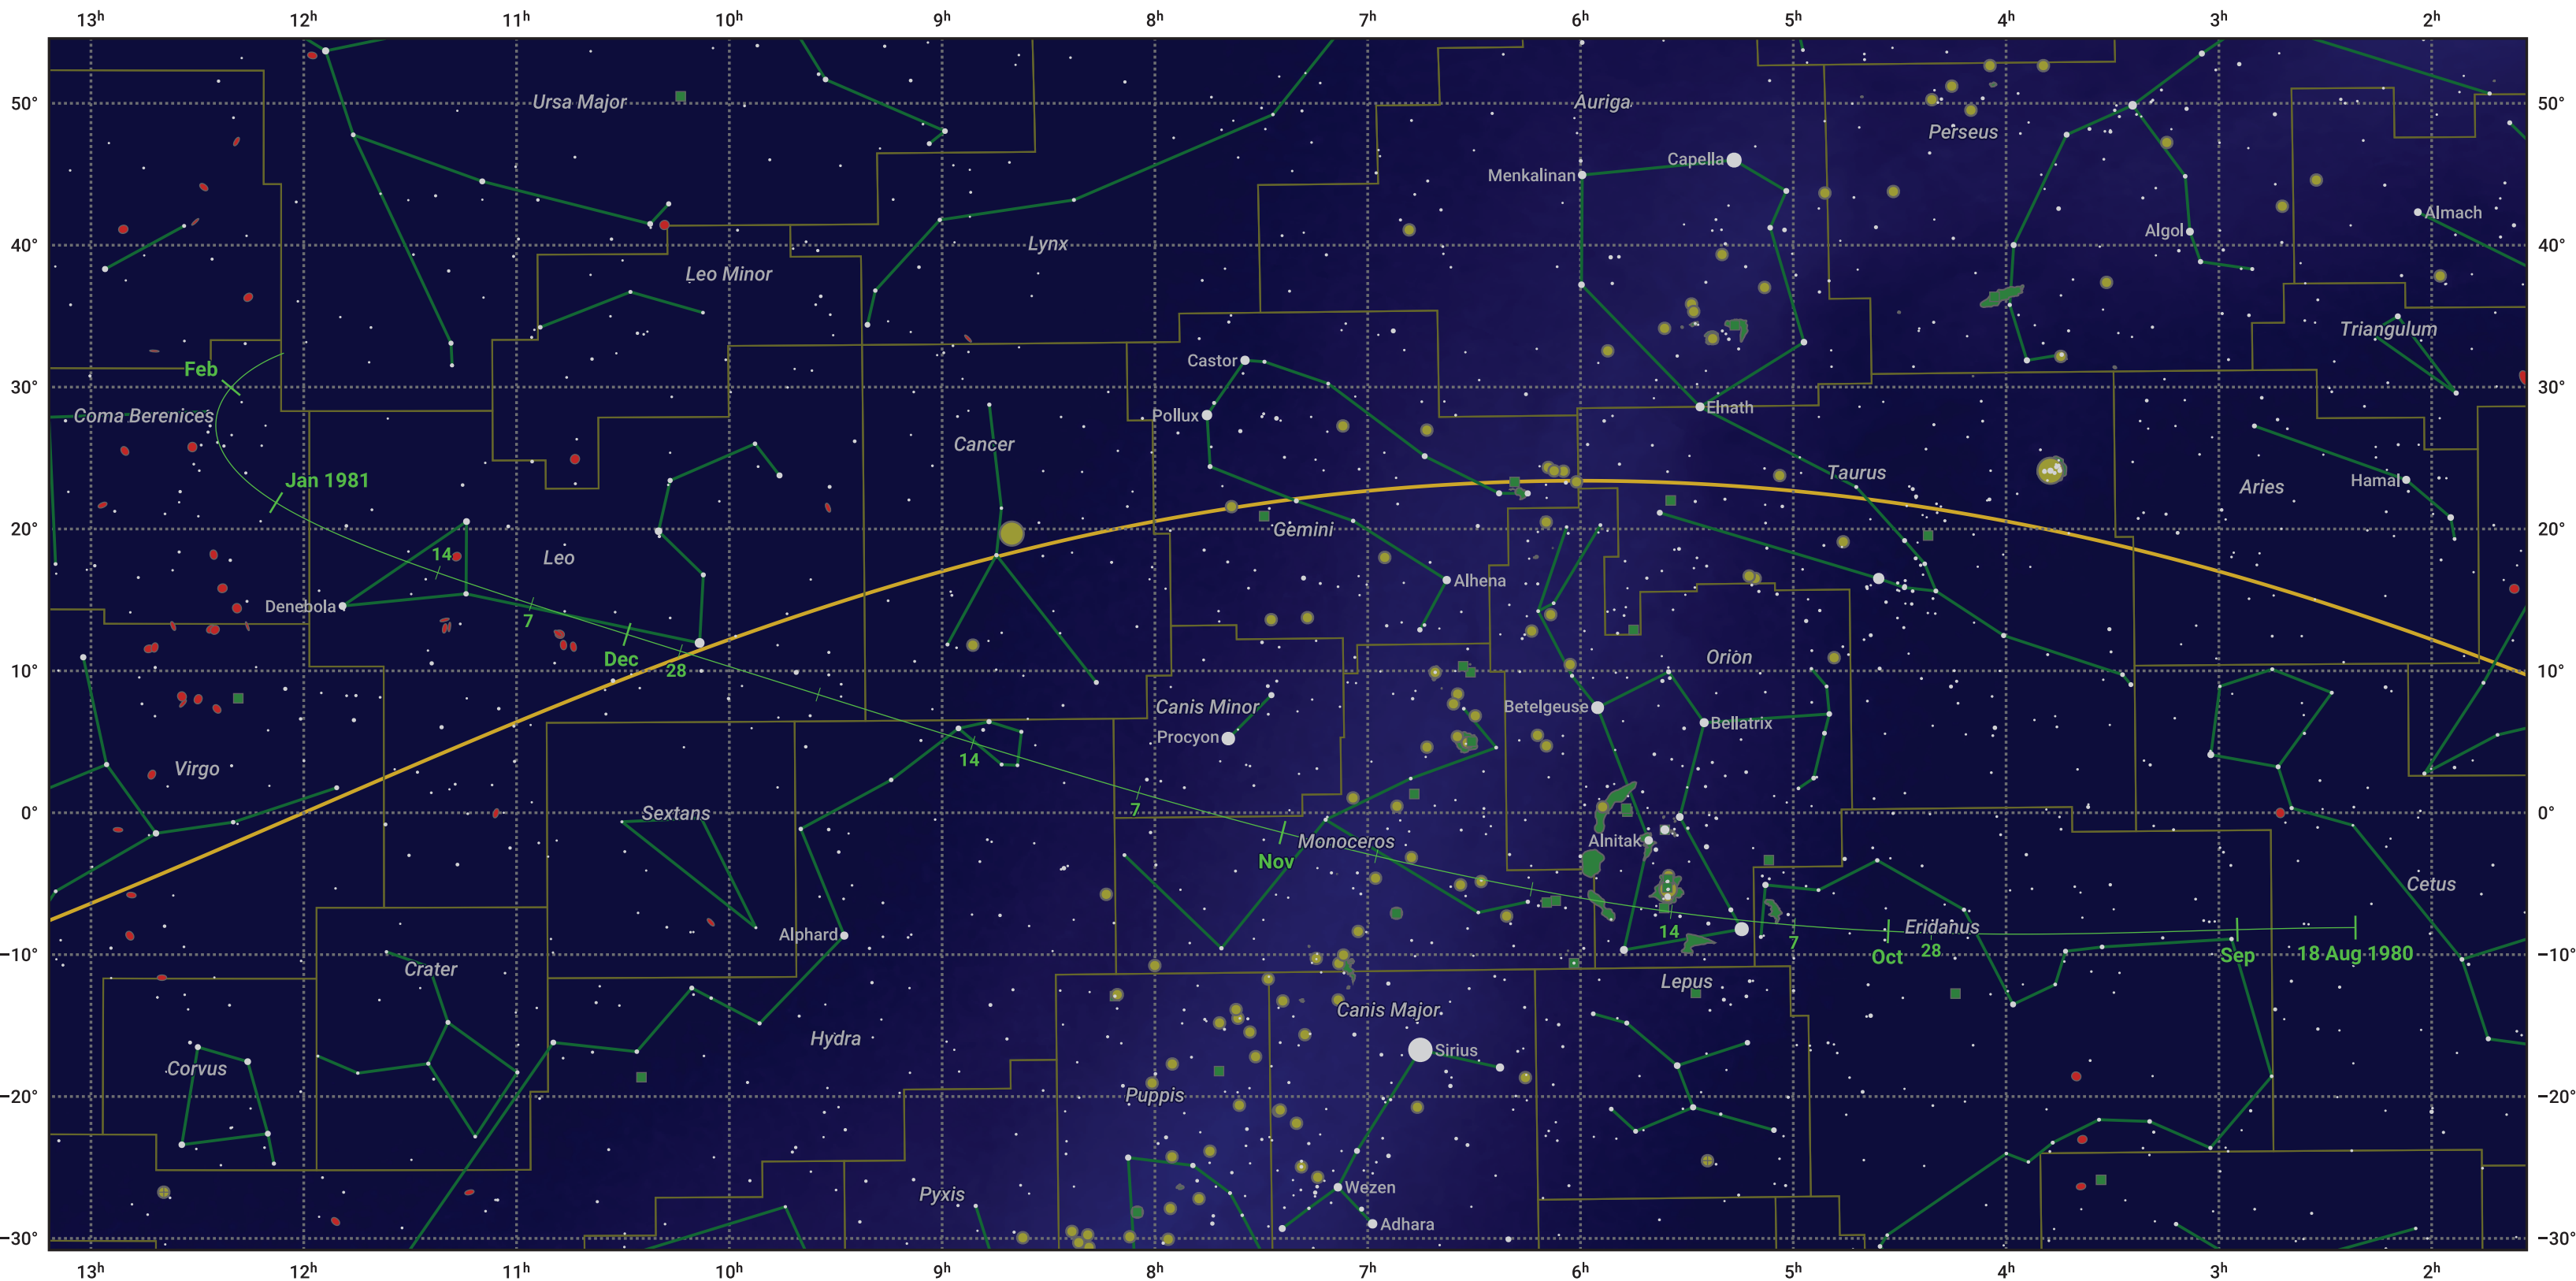

The path of 46P/Wirtanen starting on 18 Aug 1980

© Dominic Ford 2011–2024. Date markers placed at midnight UTC. Downloaded from <https://in-the-sky.org>

Magnitude scale: 6.0 5.0 4.0 3.0 2.0 1.0 0.0 -1.0 -2.0

Ecliptic Plane

Galaxy Bright nebula Open cluster Globular cluster

Date	Mag
1980 Sep 1	10.8
1980 Sep 2	10.8
1980 Sep 16	9.7
1980 Sep 29	8.7
1980 Oct 13	7.7
1980 Oct 30	6.6
1980 Nov 1	6.6
1980 Dec 31	7.7
1981 Jan 1	7.7
1981 Jan 20	8.7
1981 Feb 7	9.7