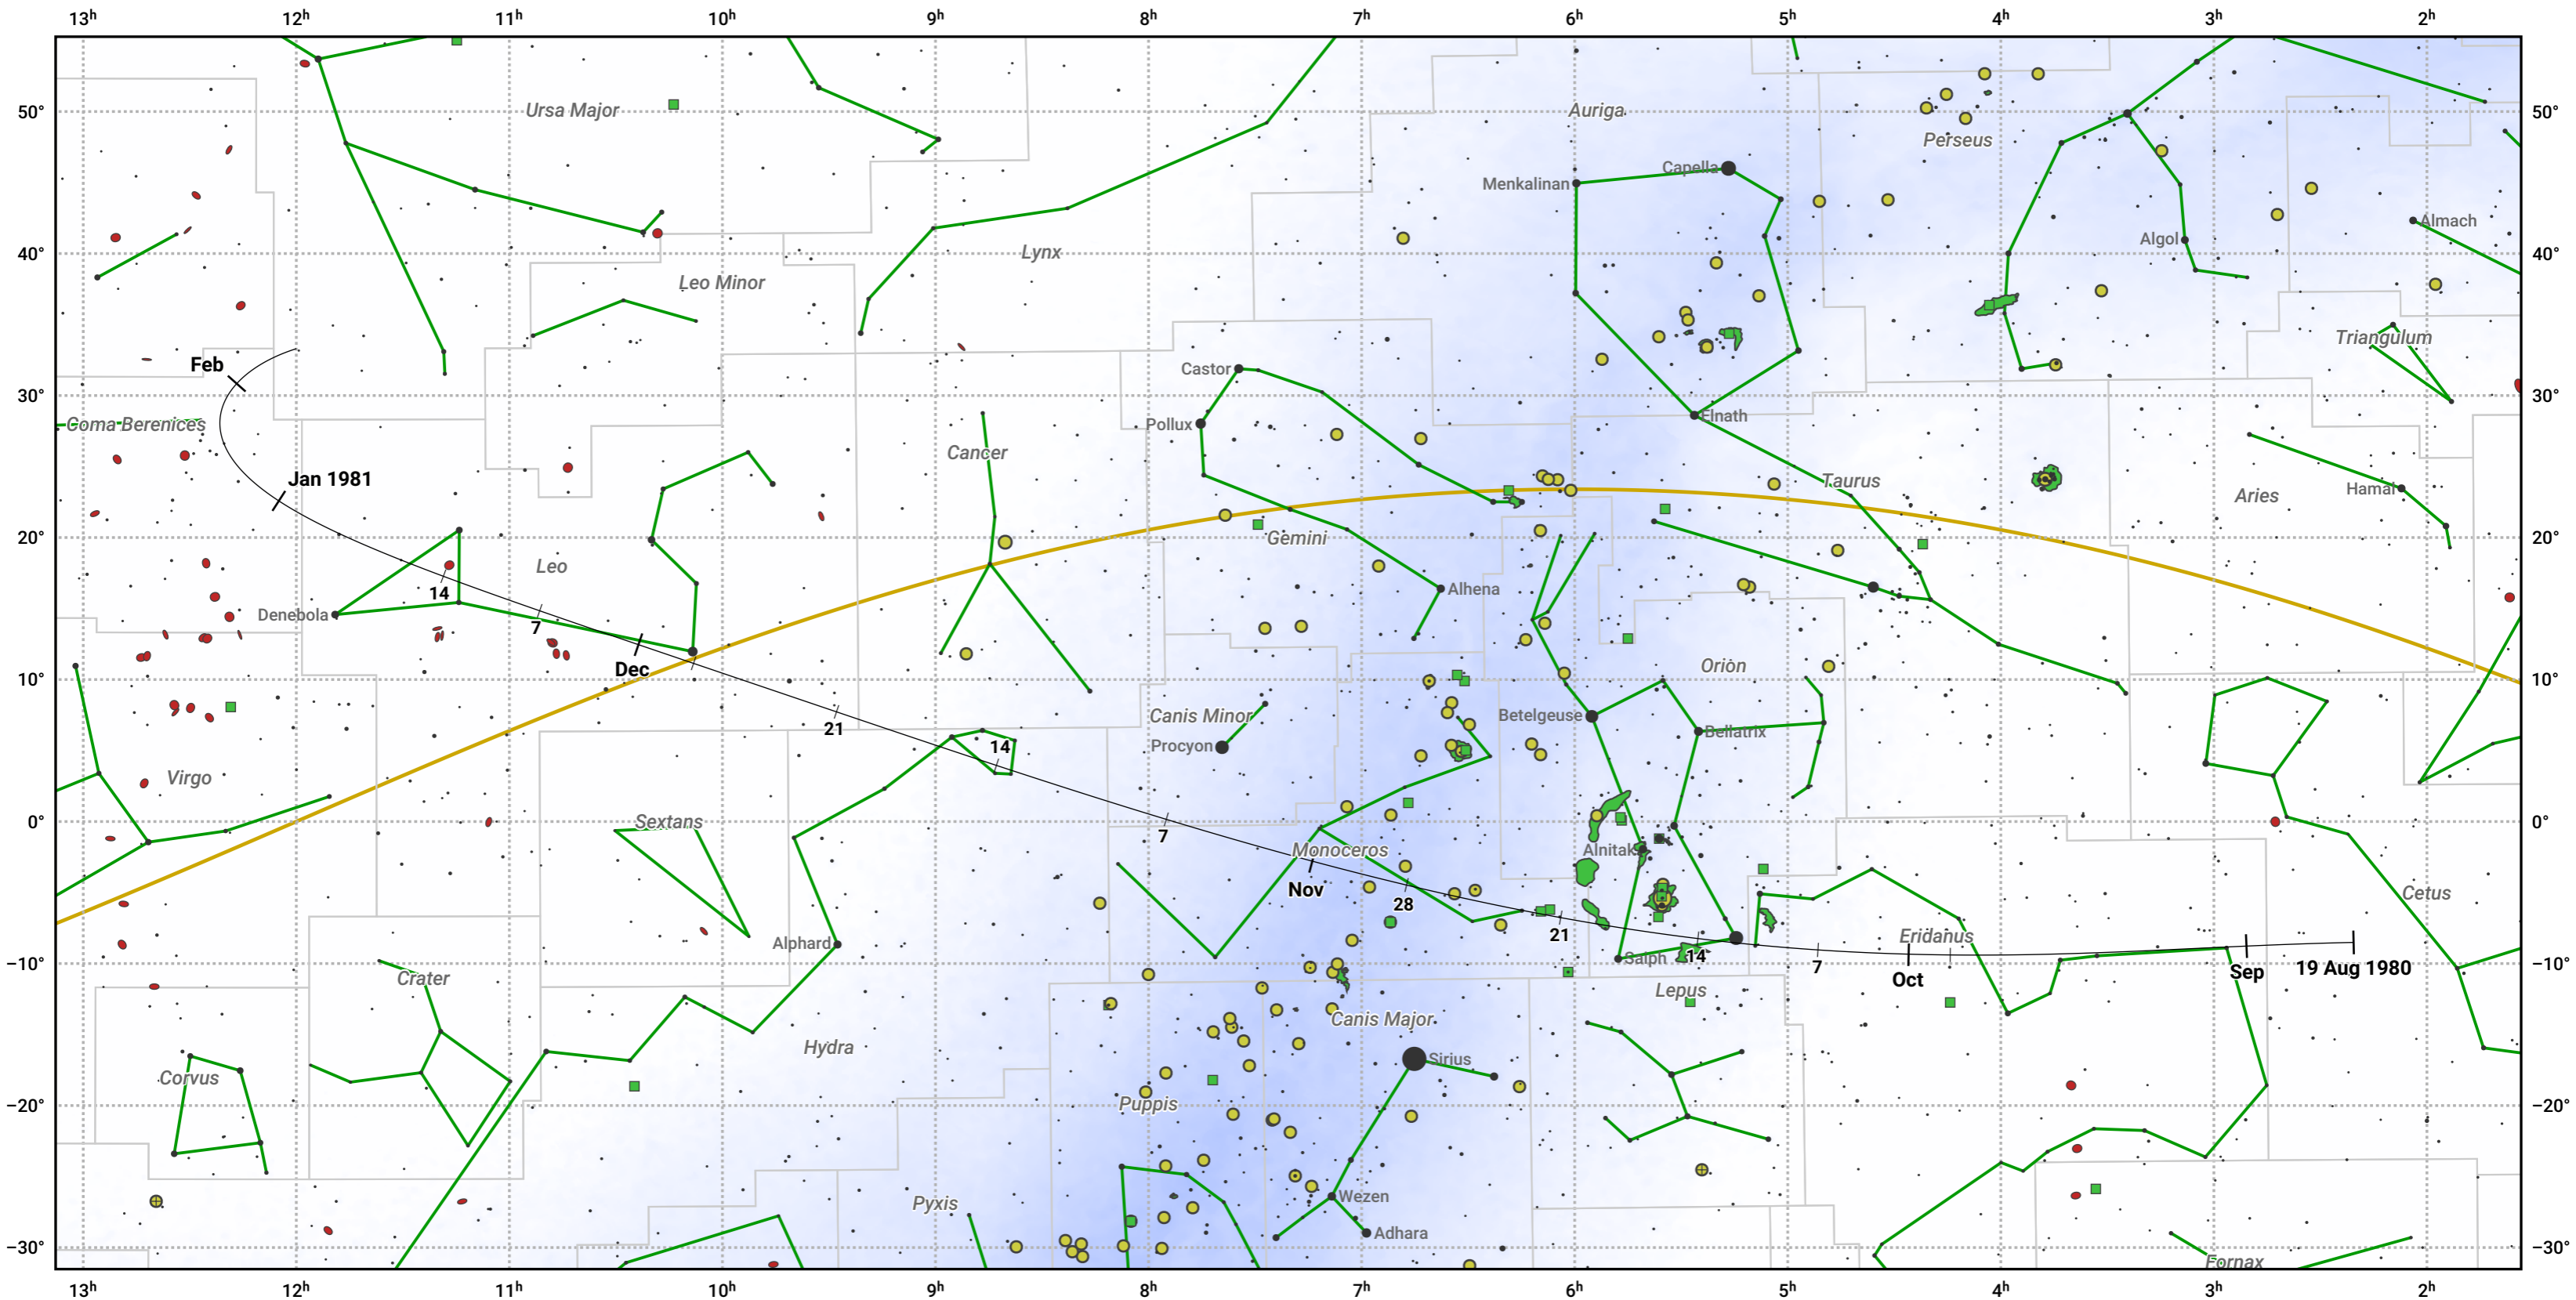

The path of 46P/Wirtanen starting on 19 Aug 1980

© Dominic Ford 2011–2024. Date markers placed at midnight UTC. Downloaded from <https://in-the-sky.org>

Magnitude scale: 6.0 5.0 4.0 3.0 2.0 1.0 0.0 -1.0 -2.0

— Ecliptic Plane

Galaxy Bright nebula Open cluster Globular cluster

Date	Mag
1980 Sep 1	10.9
1980 Sep 3	10.7
1980 Sep 17	9.7
1980 Sep 30	8.7
1980 Oct 14	7.6
1980 Oct 31	6.5
1980 Nov 1	6.5
1980 Dec 31	7.6
1981 Jan 1	7.6
1981 Jan 19	8.6
1981 Feb 6	9.6