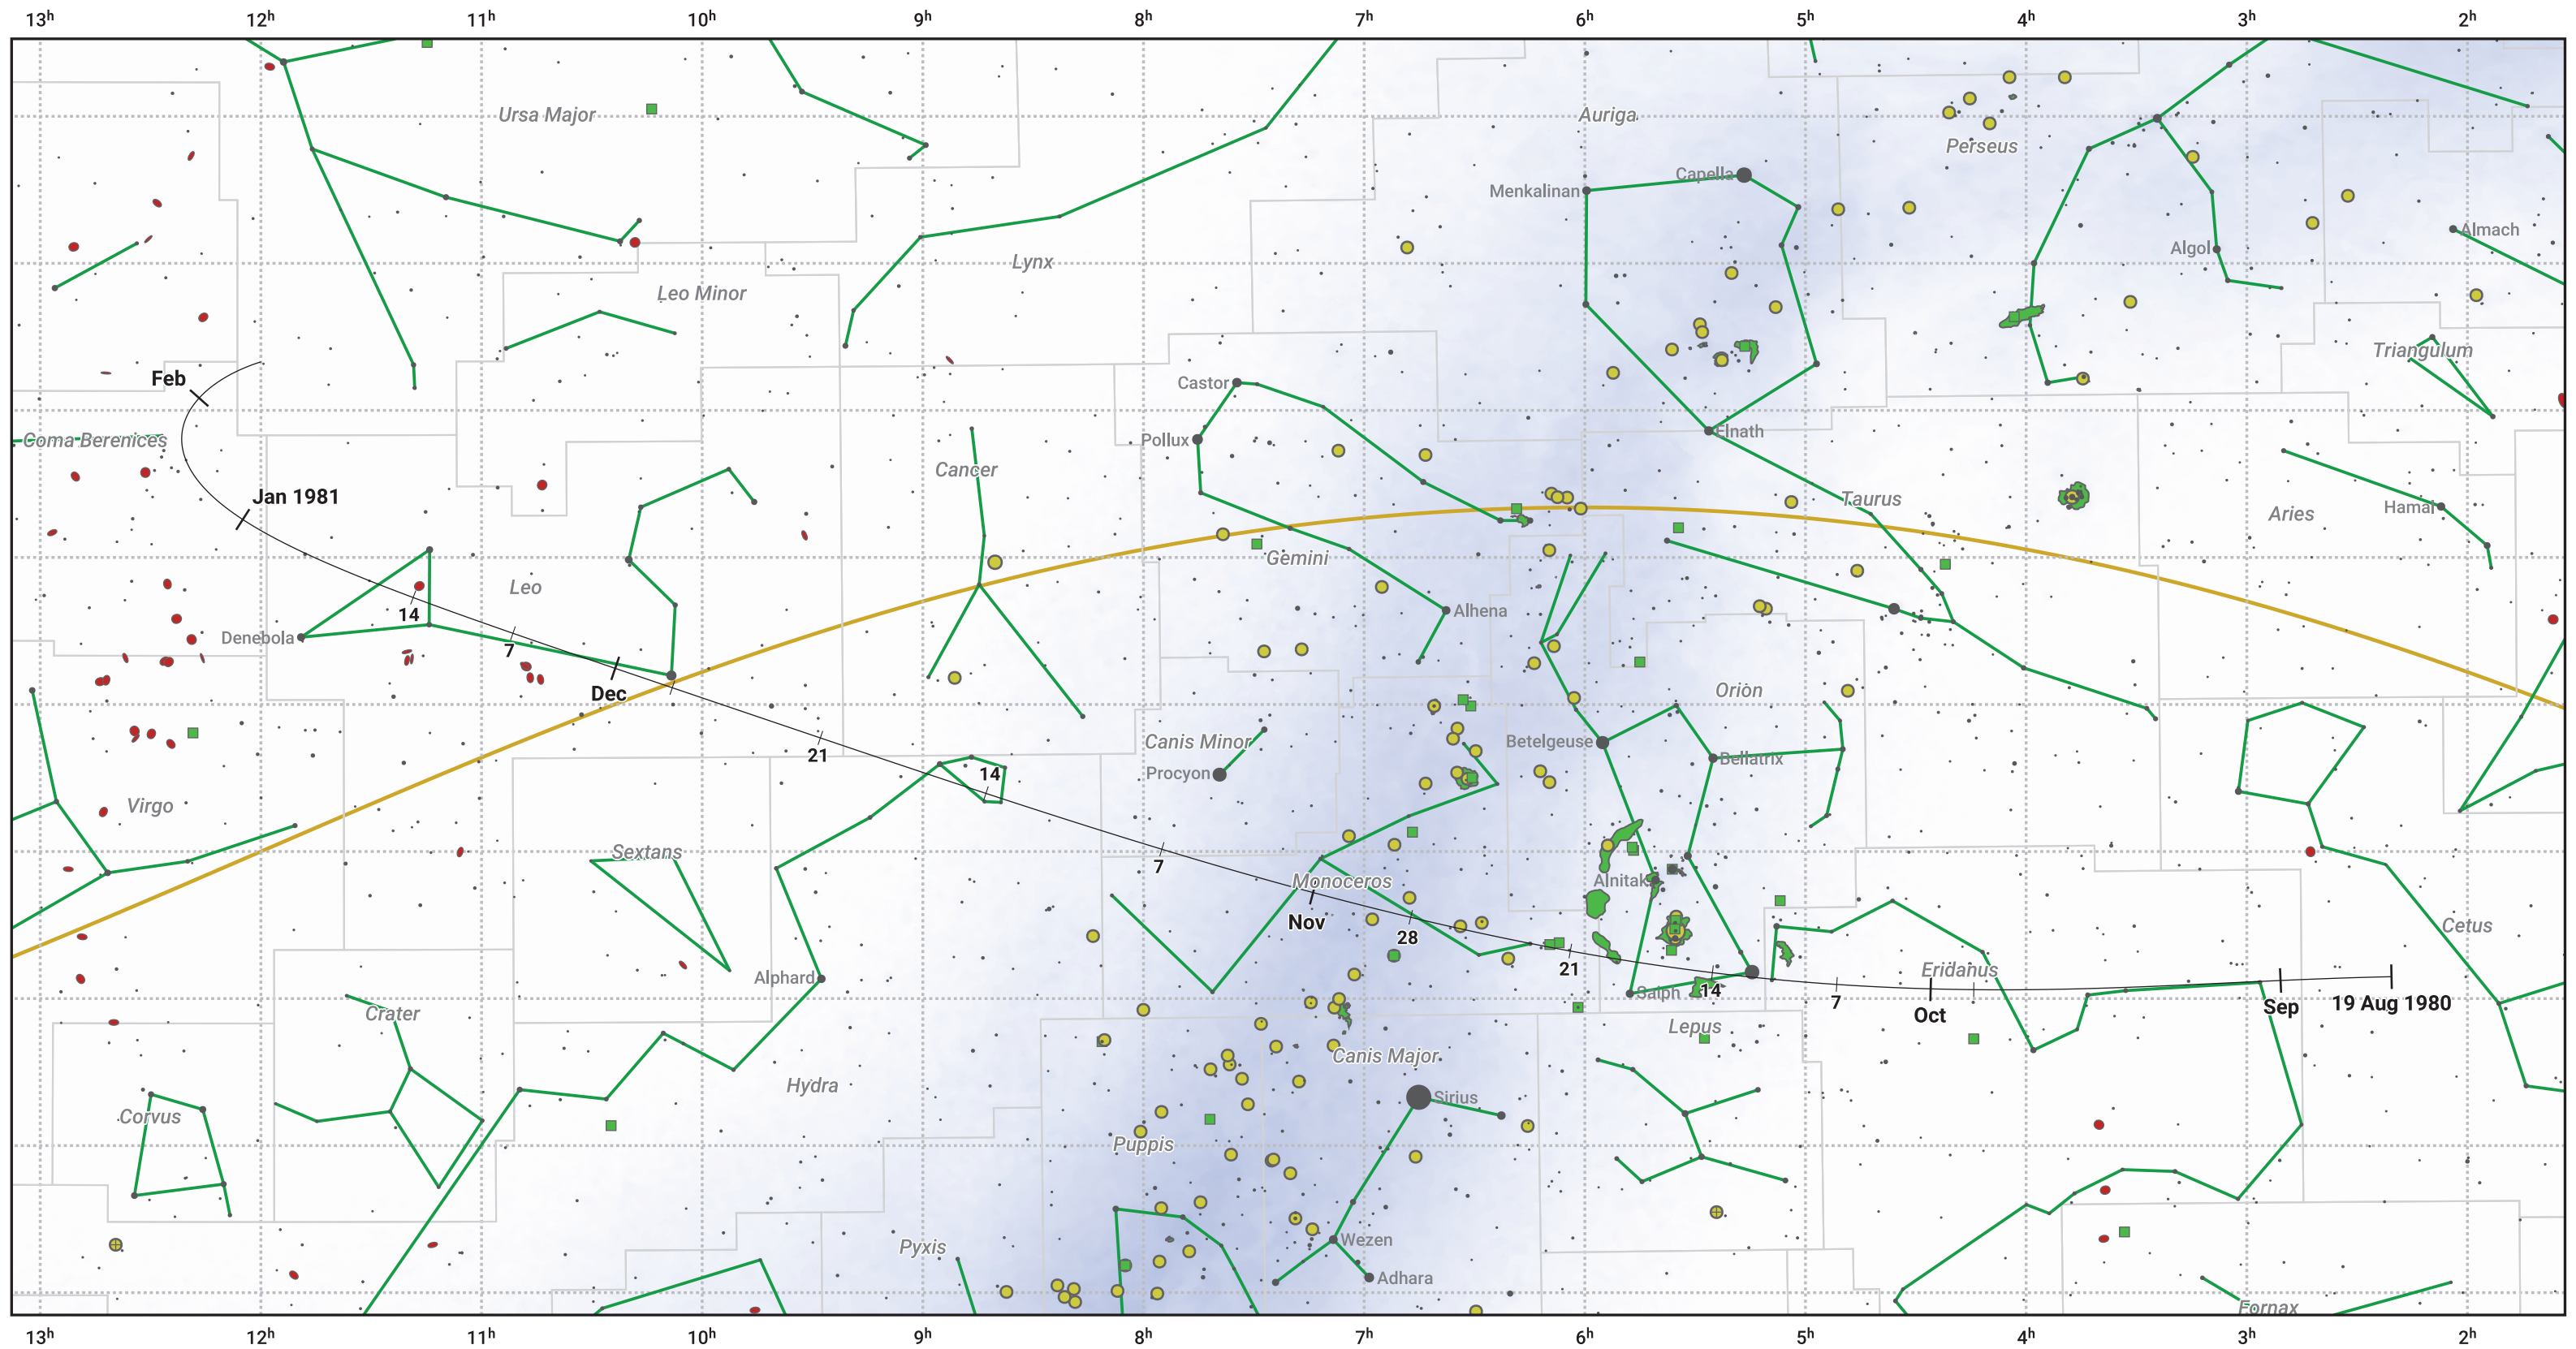

The path of 46P/Wirtanen starting on 19 Aug 1980

© Dominic Ford 2011–2024. Date markers placed at midnight UTC. Downloaded from <https://in-the-sky.org>

Magnitude scale: ● 6.0 ● 5.0 ● 4.0 ● 3.0 ● 2.0 ● 1.0 ● 0.0 ● -1.0 ● -2.0

— Ecliptic Plane

- Galaxy
- Bright nebula
- Open cluster
- ⊕ Globular cluster

Date	Mag
1980 Sep 1	10.9
1980 Sep 3	10.7
1980 Sep 17	9.7
1980 Sep 30	8.7
1980 Oct 14	7.6
1980 Oct 31	6.5
1980 Nov 1	6.5
1980 Dec 31	7.6
1981 Jan 1	7.6
1981 Jan 19	8.6
1981 Feb 6	9.6