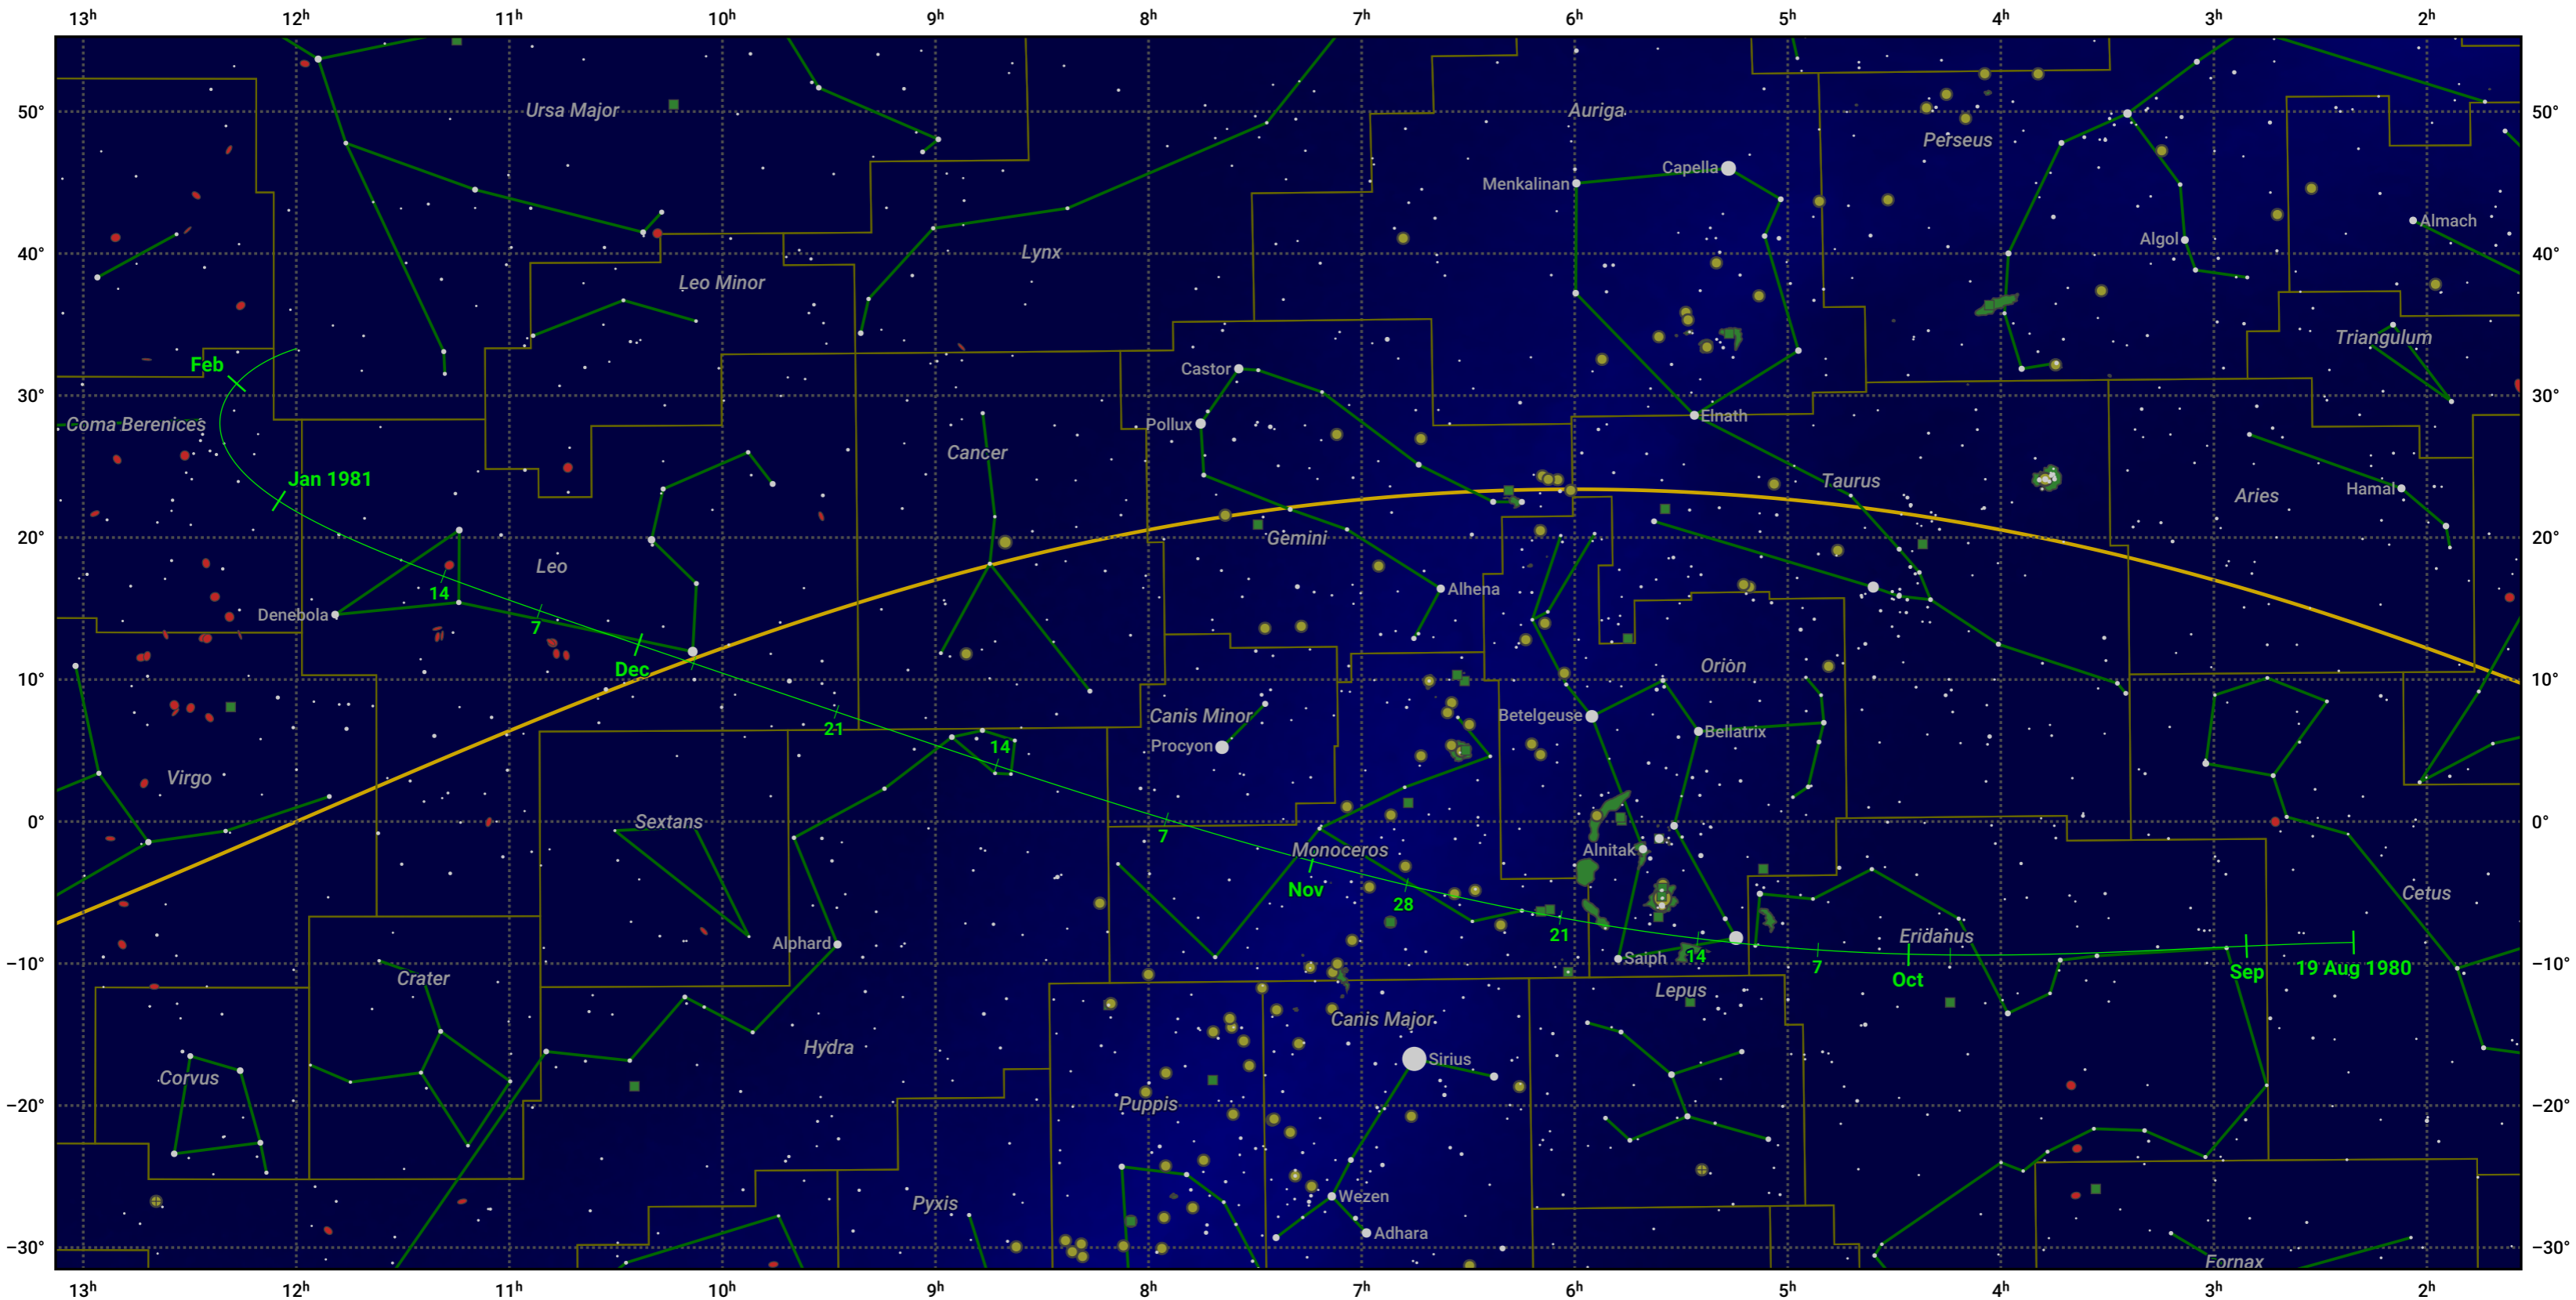

The path of 46P/Wirtanen starting on 19 Aug 1980

© Dominic Ford 2011–2024. Date markers placed at midnight UTC. Downloaded from <https://in-the-sky.org>

Magnitude scale: 6.0 5.0 4.0 3.0 2.0 1.0 0.0 -1.0 -2.0

— Ecliptic Plane

Galaxy Bright nebula Open cluster Globular cluster

Date	Mag
1980 Sep 1	10.9
1980 Sep 3	10.7
1980 Sep 17	9.7
1980 Sep 30	8.7
1980 Oct 14	7.6
1980 Oct 31	6.5
1980 Nov 1	6.5
1980 Dec 31	7.6
1981 Jan 1	7.6
1981 Jan 19	8.6
1981 Feb 6	9.6