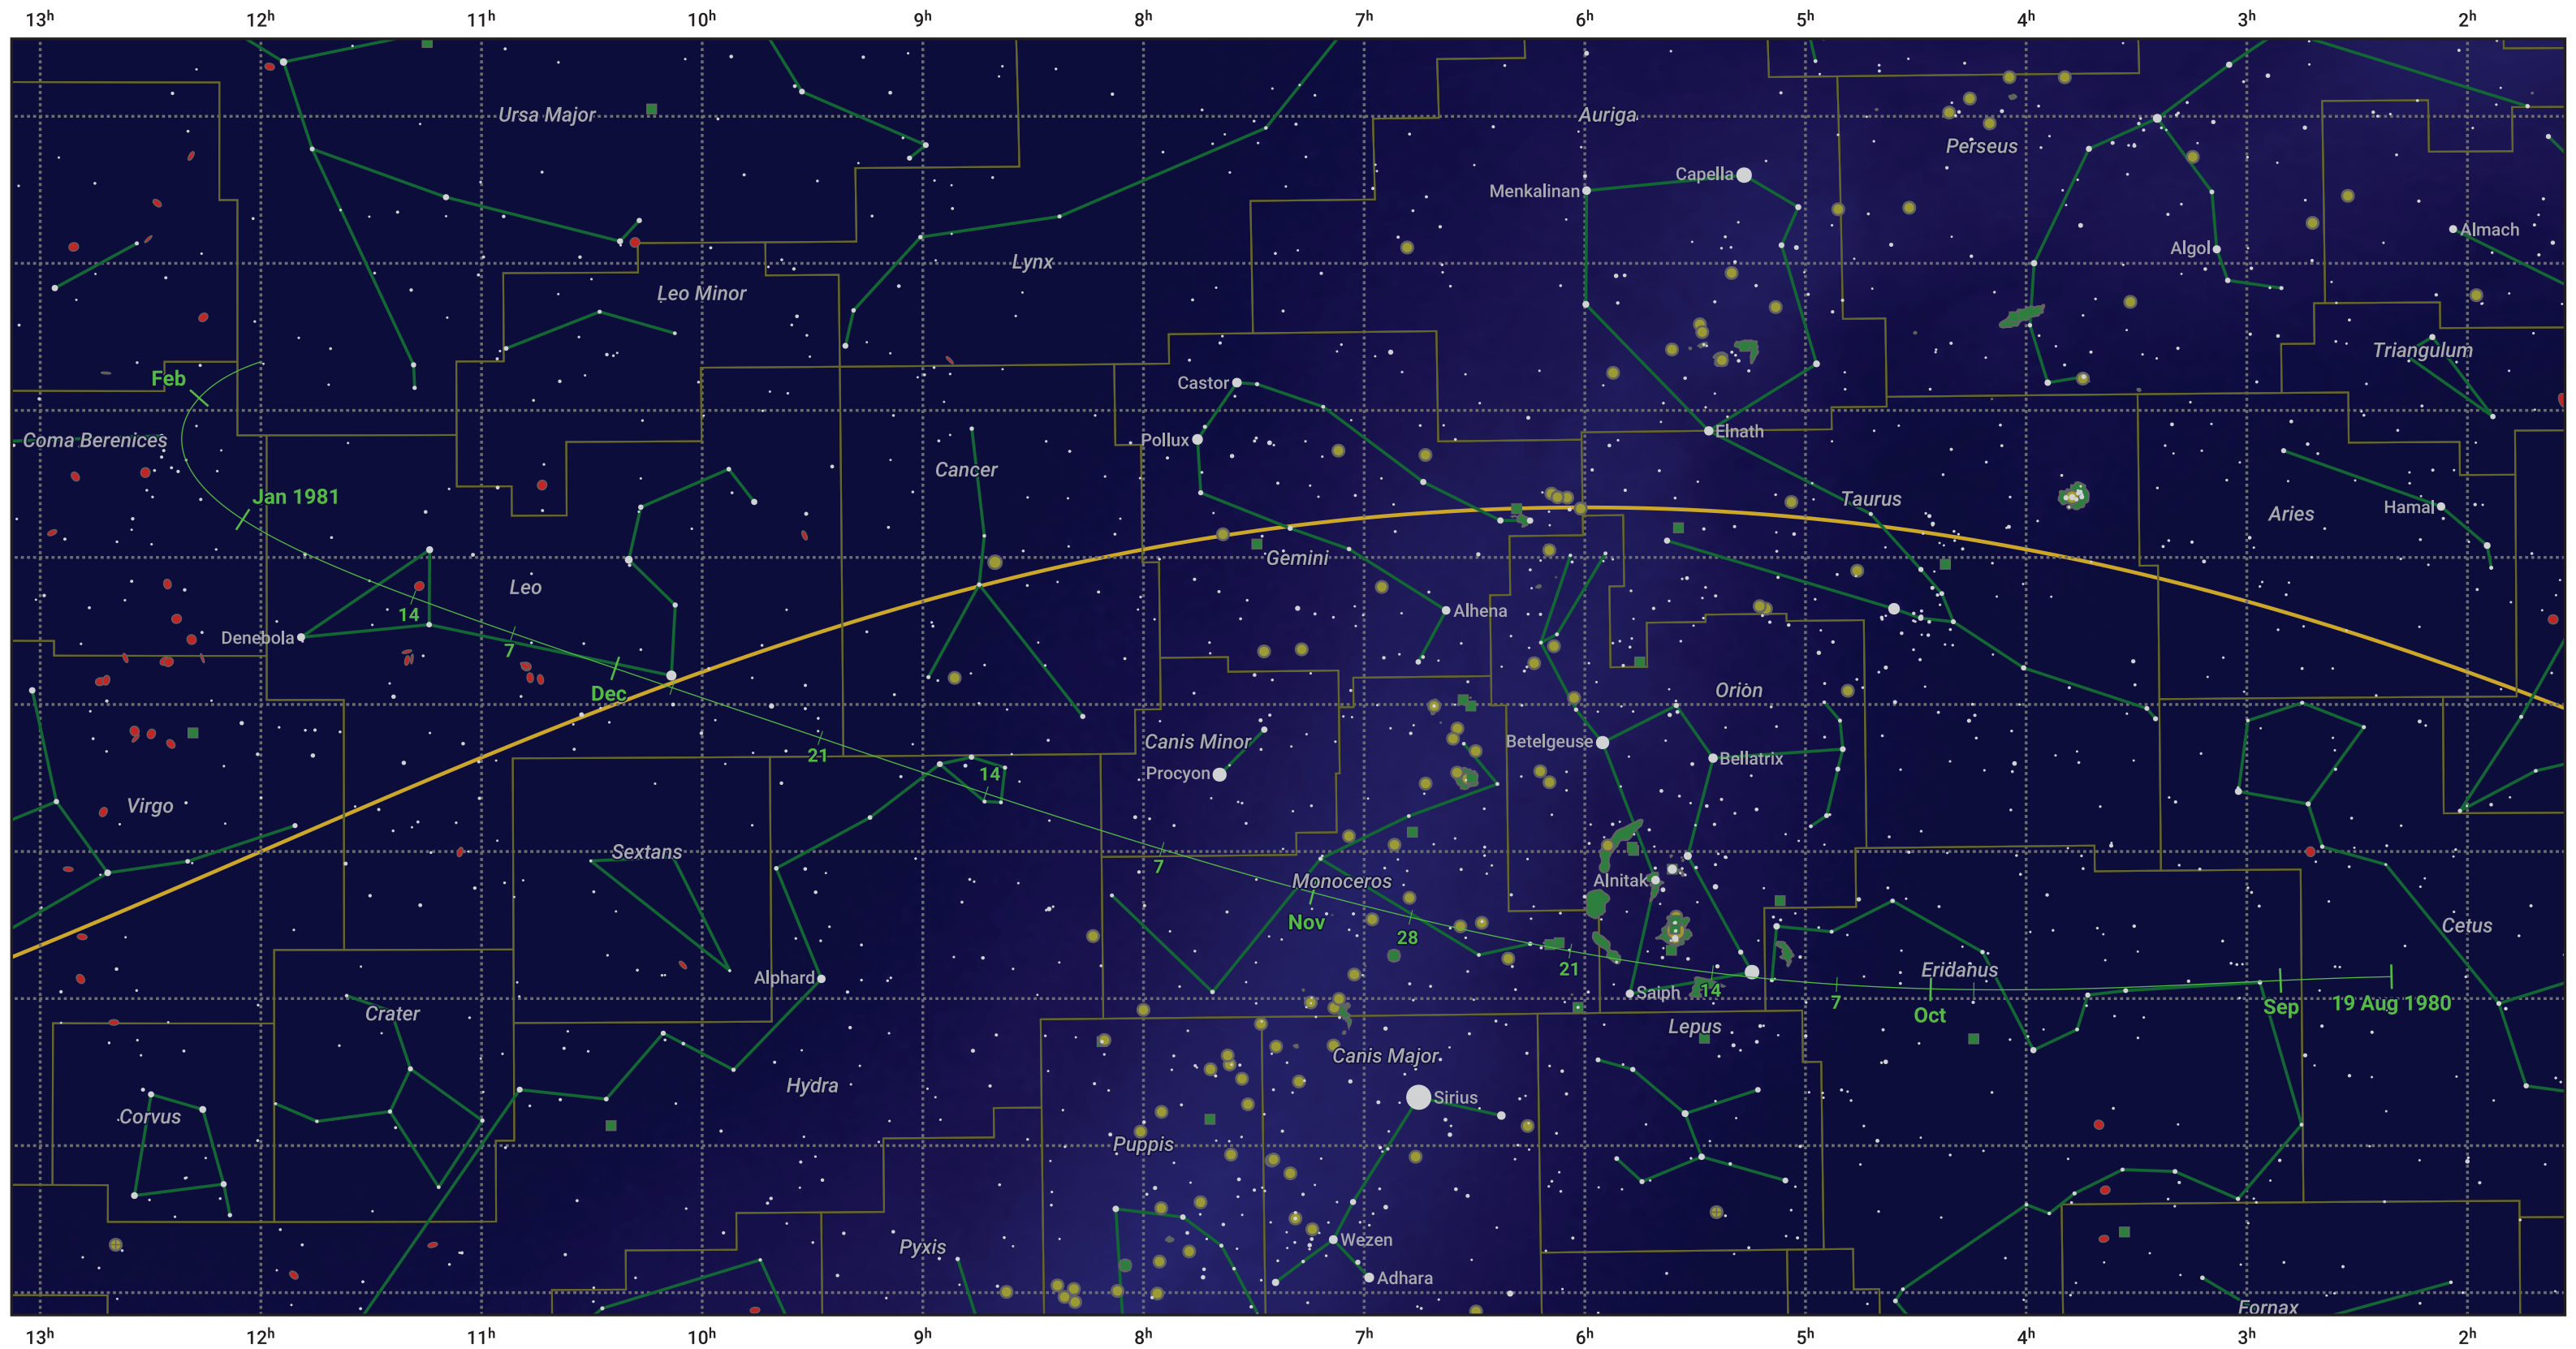

The path of 46P/Wirtanen starting on 19 Aug 1980

© Dominic Ford 2011–2024. Date markers placed at midnight UTC. Downloaded from <https://in-the-sky.org>

Magnitude scale: ● 6.0 ● 5.0 ● 4.0 ● 3.0 ● 2.0 ● 1.0 ● 0.0 ● -1.0 ● -2.0

— Ecliptic Plane

- ◌ Galaxy
- Bright nebula
- Open cluster
- ⊕ Globular cluster

Date	Mag
1980 Sep 1	10.9
1980 Sep 3	10.7
1980 Sep 17	9.7
1980 Sep 30	8.7
1980 Oct 14	7.6
1980 Oct 31	6.5
1980 Nov 1	6.5
1980 Dec 31	7.6
1981 Jan 1	7.6
1981 Jan 19	8.6
1981 Feb 6	9.6