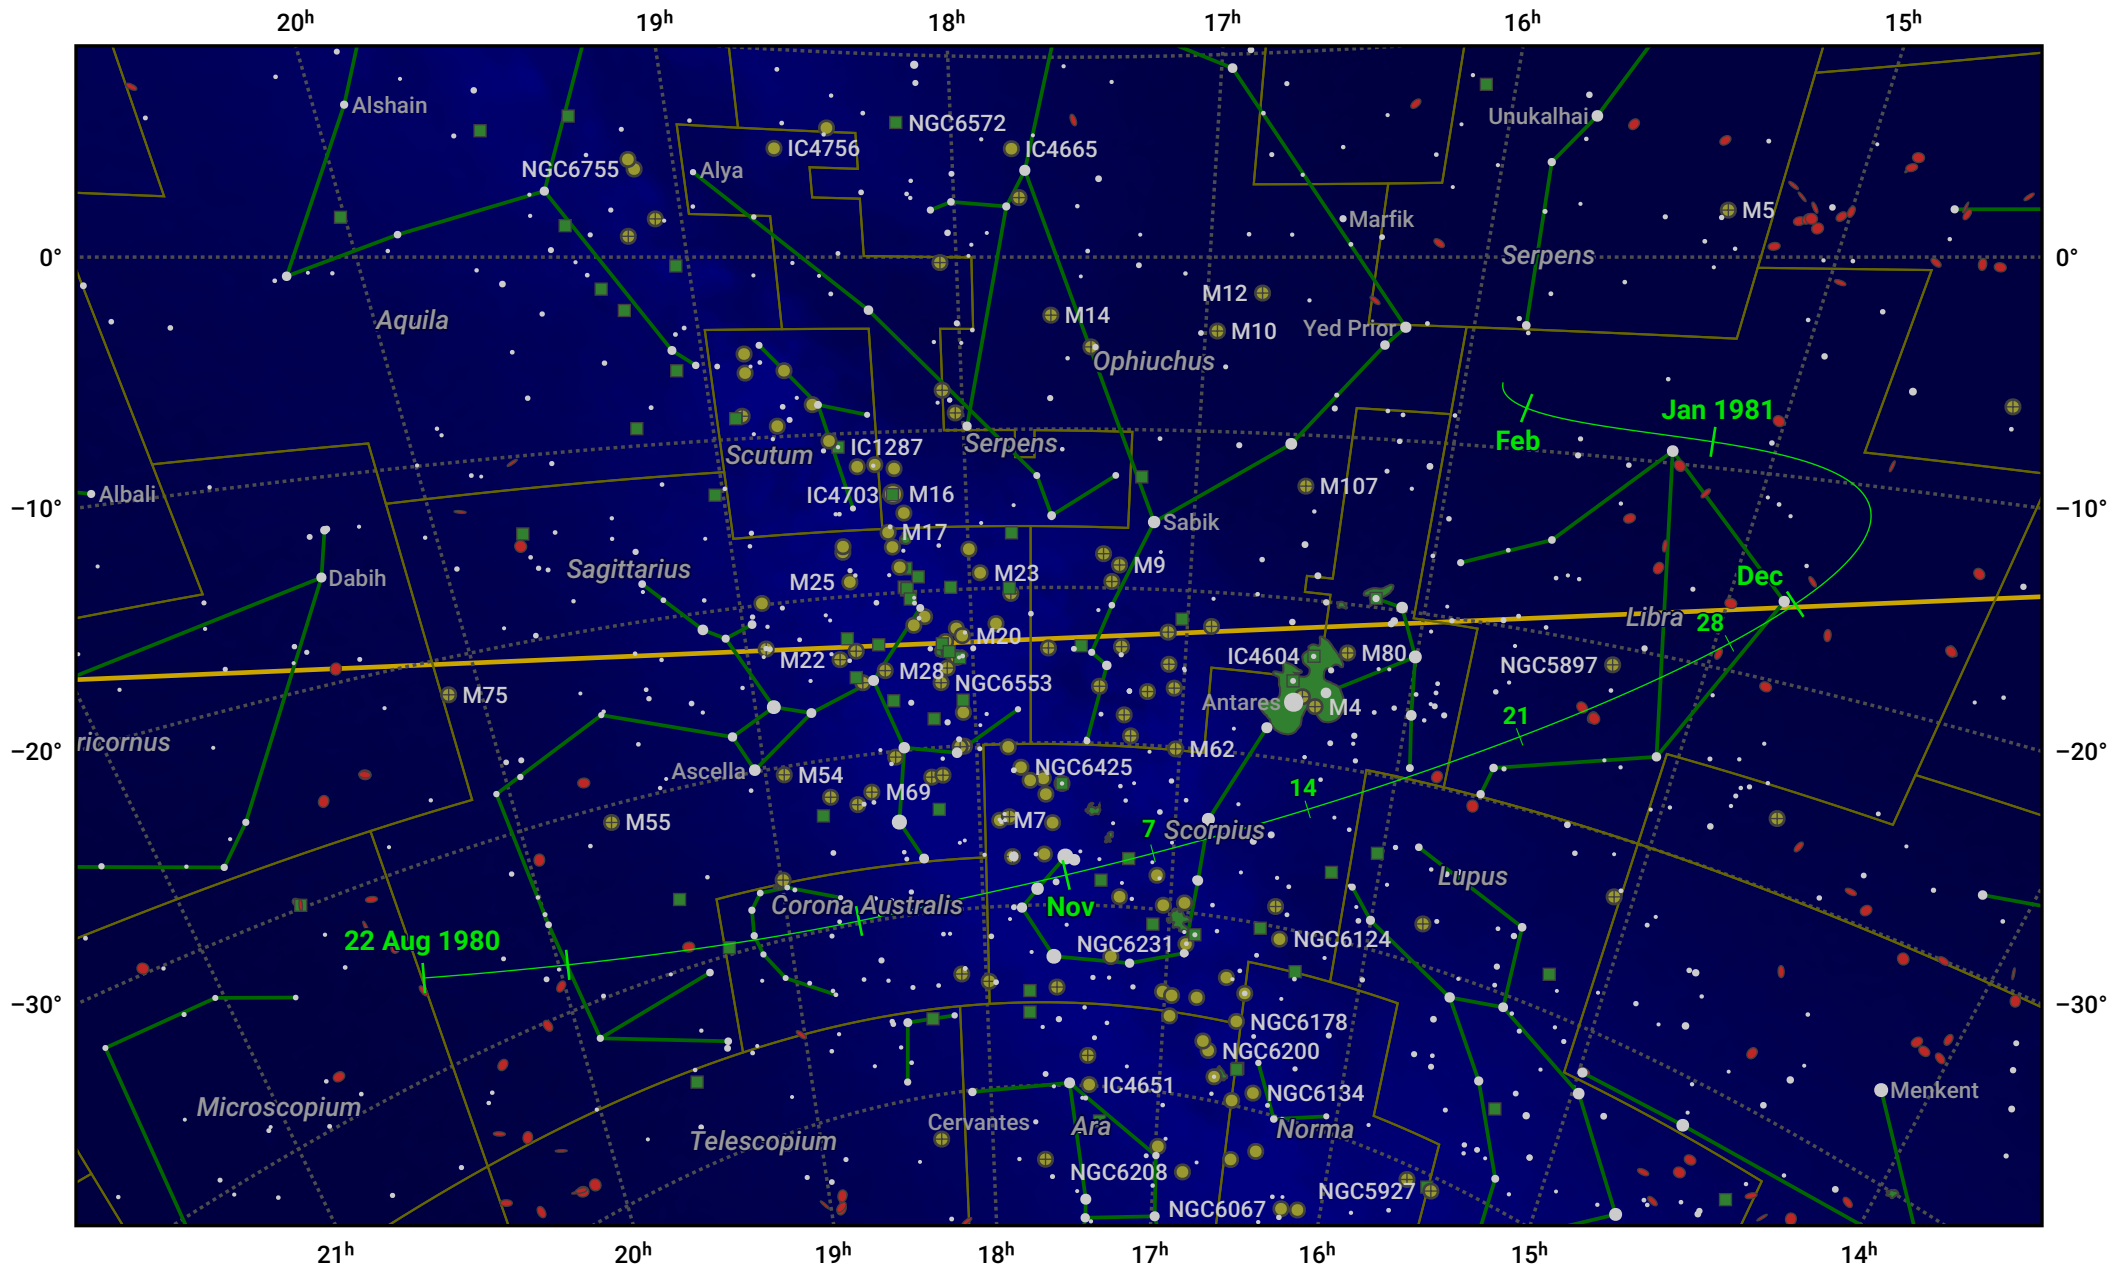

The path of 210P/Christensen starting on 22 Aug 1980

© Dominic Ford 2011–2024. Date markers placed at midnight UTC. Downloaded from <https://in-the-sky.org>

Magnitude scale: ● 6.0 ● 5.0 ● 4.0 ● 3.0 ● 2.0 ● 1.0

— Ecliptic Plane

● Galaxy ■ Bright nebula ● Open cluster ● Globular cluster

Date	Mag
1980 Sep 1	13.3
1980 Sep 25	12.6
1980 Oct 20	11.6
1980 Nov 1	10.8
1980 Nov 5	10.5
1980 Dec 17	11.5
1981 Jan 1	12.6
1981 Jan 23	13.6