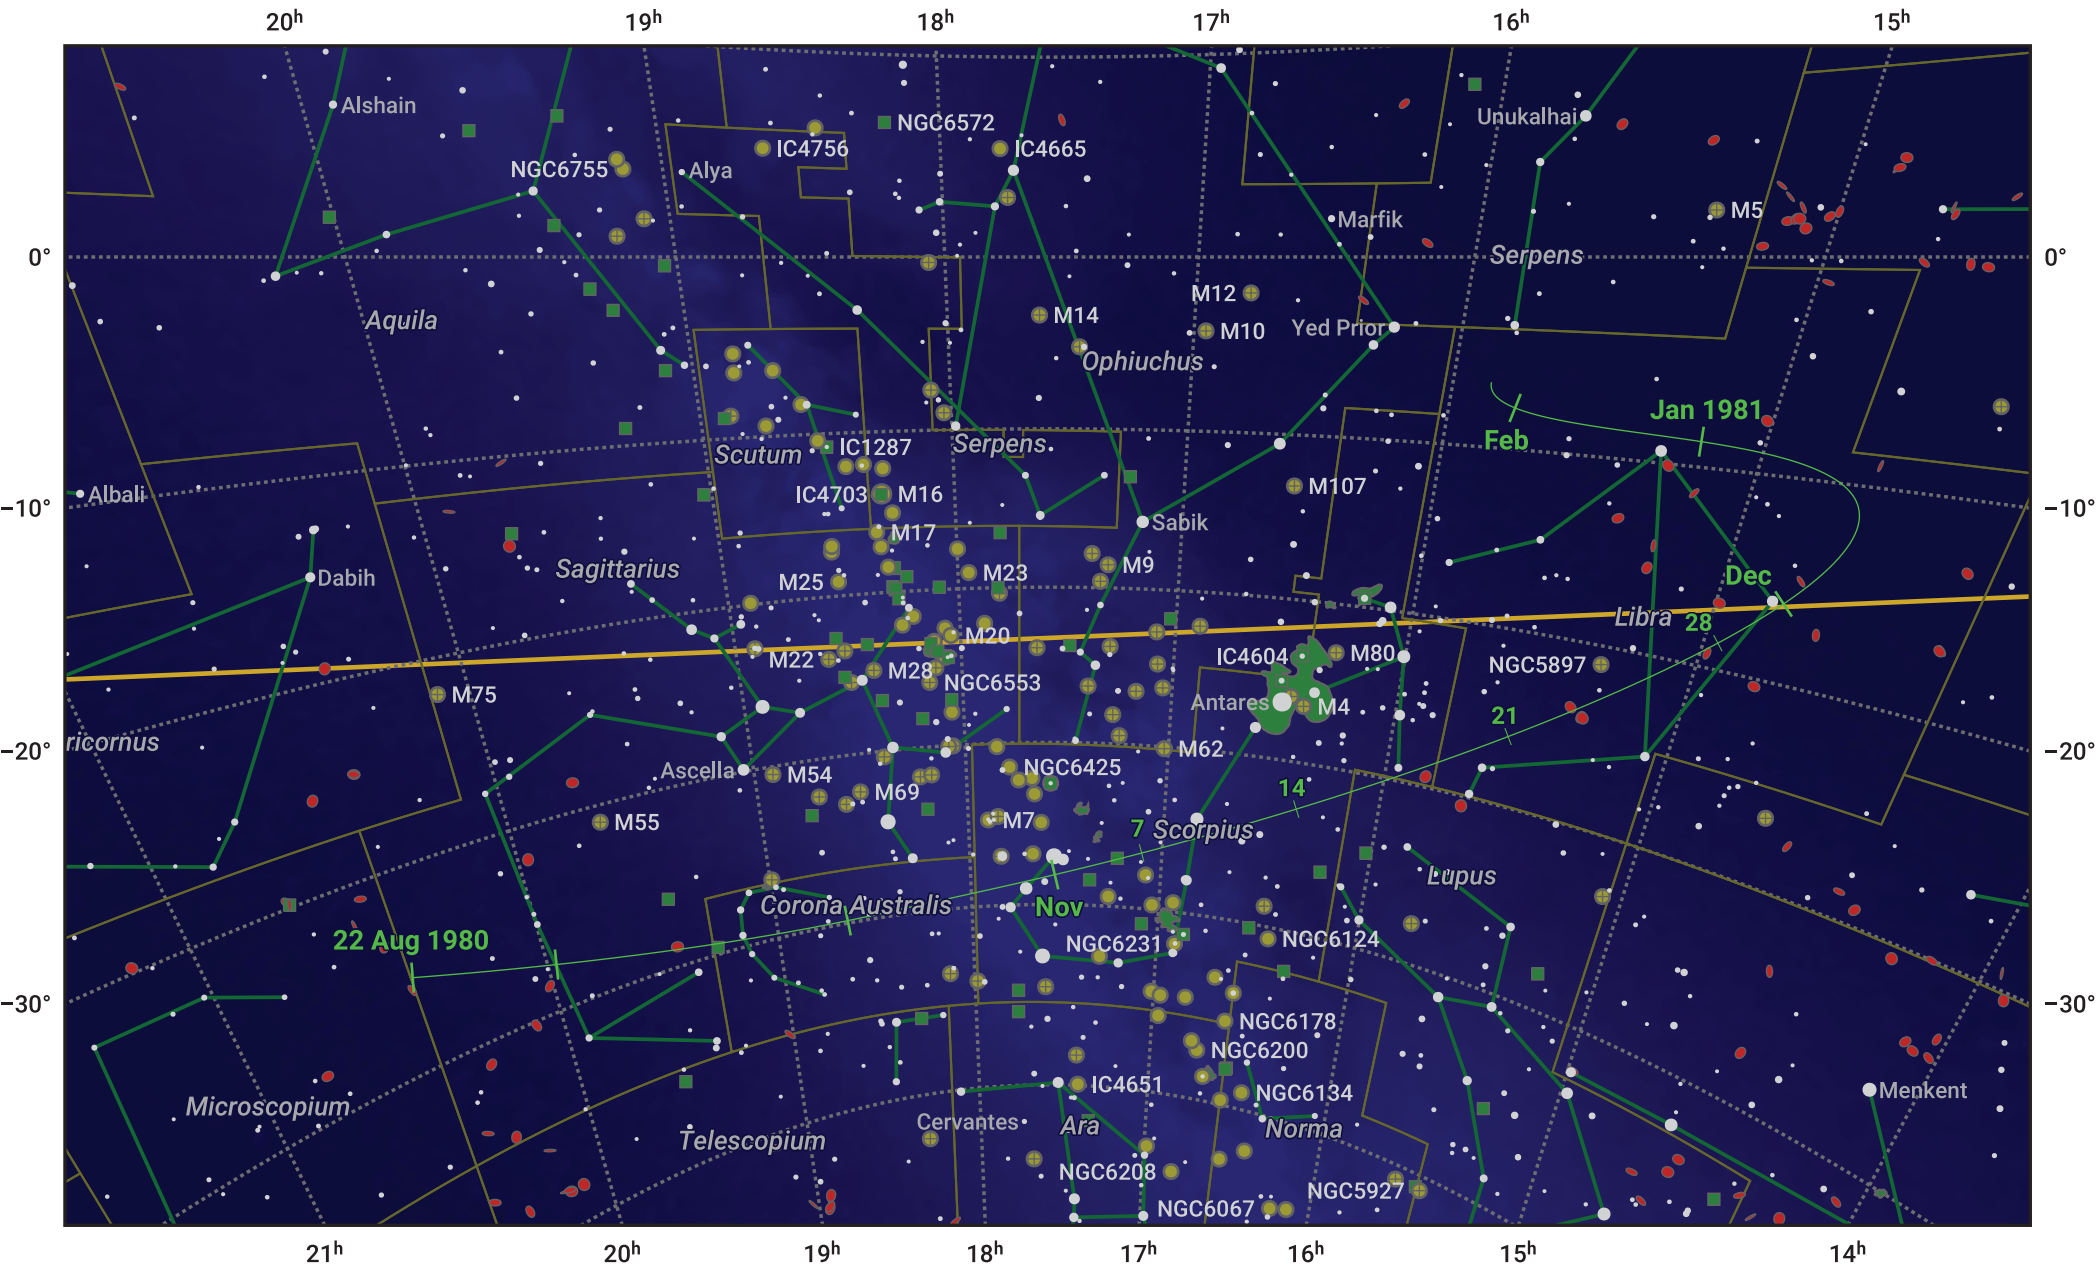

The path of 210P/Christensen starting on 22 Aug 1980

© Dominic Ford 2011–2024. Date markers placed at midnight UTC. Downloaded from <https://in-the-sky.org>

Magnitude scale: ● 6.0 ● 5.0 ● 4.0 ● 3.0 ● 2.0 ● 1.0

— Ecliptic Plane

● Galaxy ■ Bright nebula ● Open cluster ● Globular cluster

Date	Mag
1980 Sep 1	13.3
1980 Sep 25	12.6
1980 Oct 20	11.6
1980 Nov 1	10.8
1980 Nov 5	10.5
1980 Dec 17	11.5
1981 Jan 1	12.6
1981 Jan 23	13.6