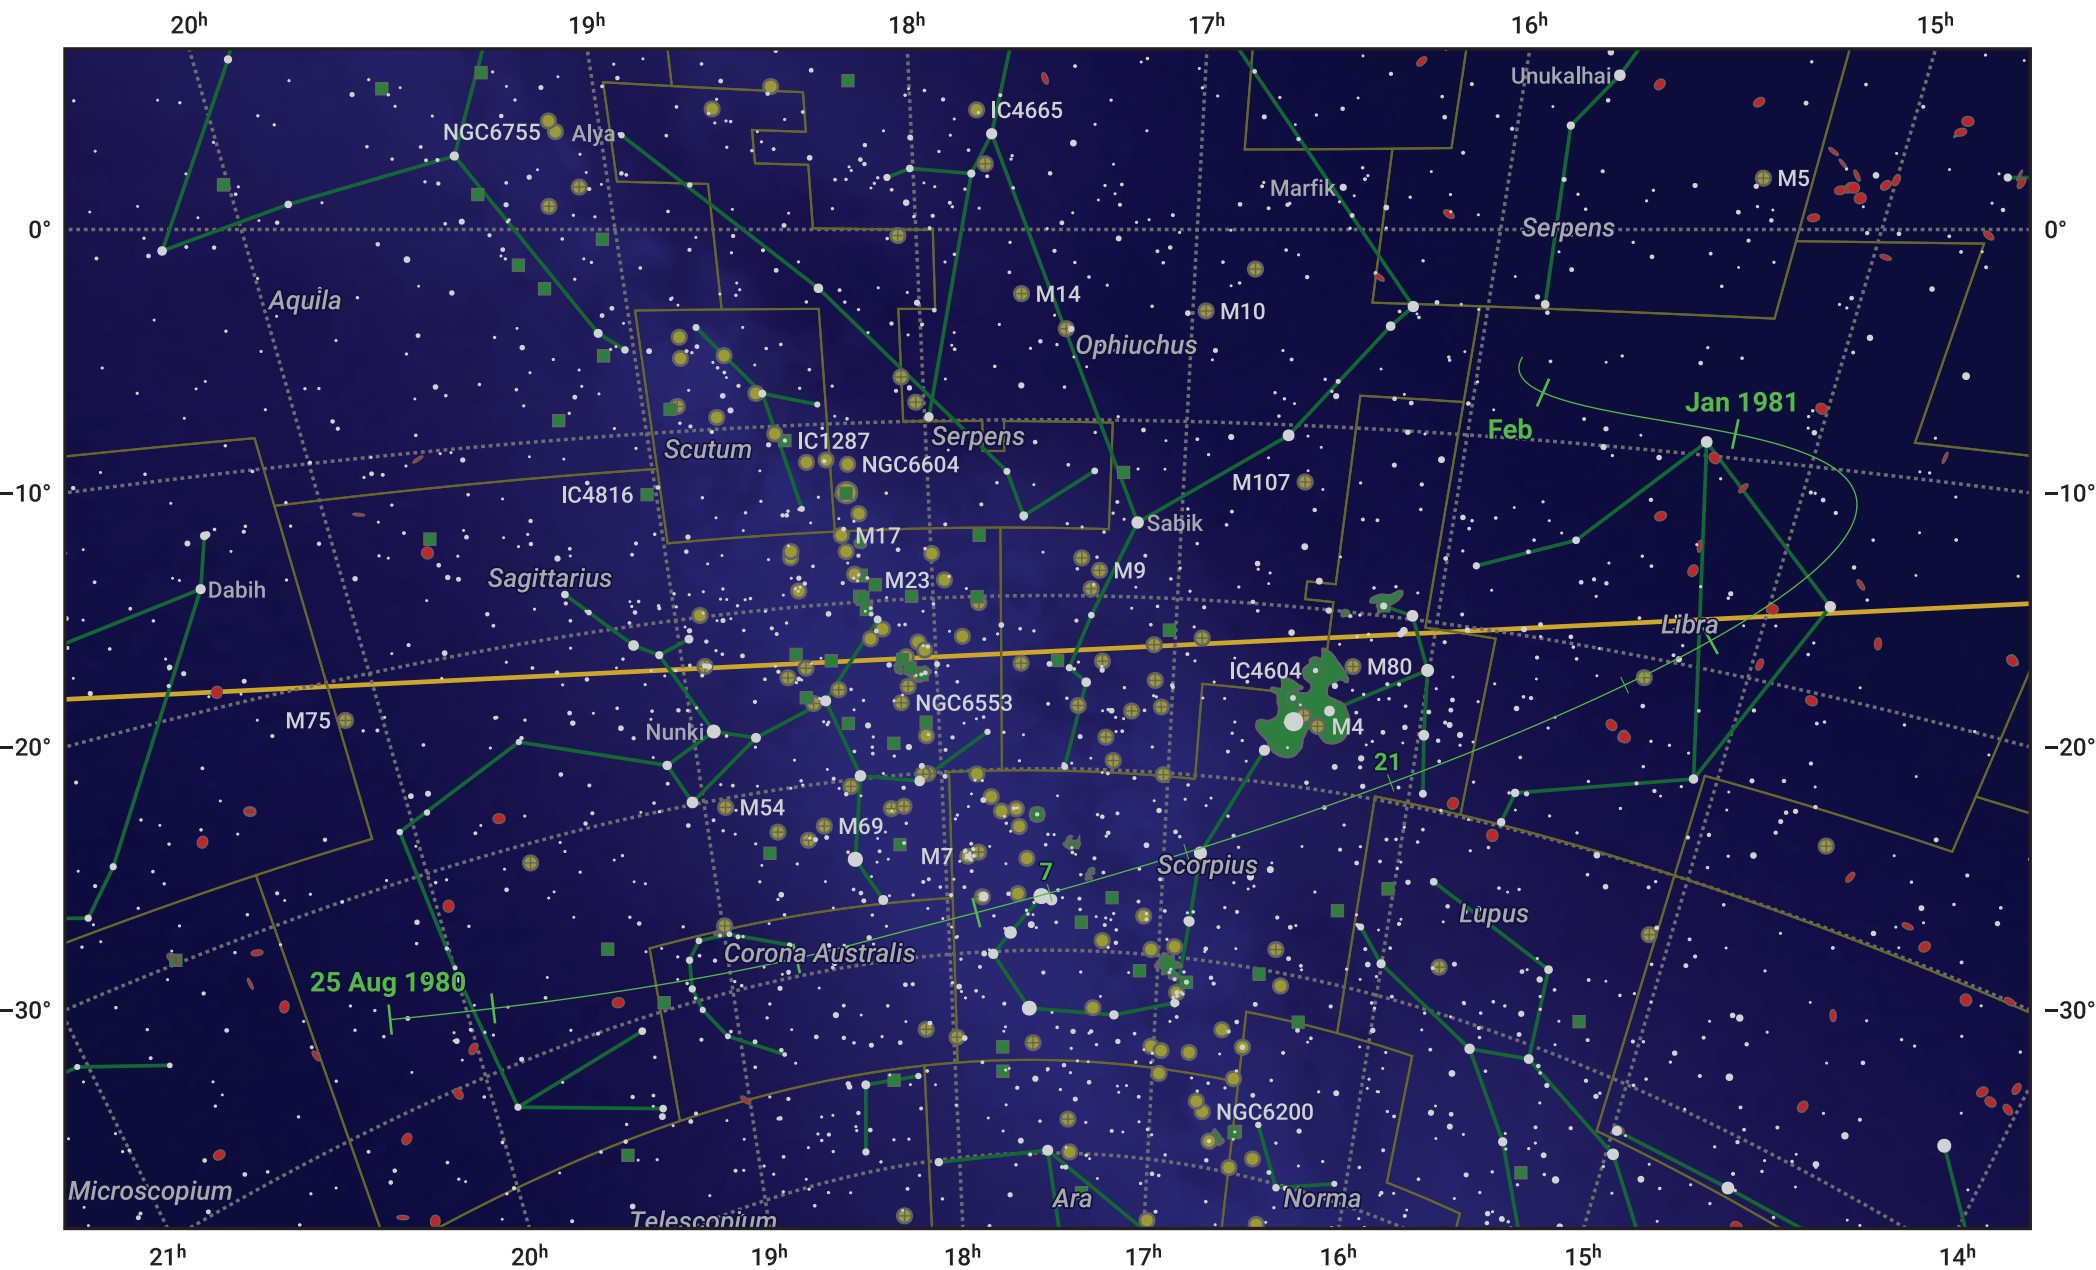

The path of 210P/Christensen starting on 25 Aug 1980

© Dominic Ford 2011–2024. Date markers placed at midnight UTC. Downloaded from <https://in-the-sky.org>

Magnitude scale: 7.0 6.0 5.0 4.0 3.0 2.0 1.0

Ecliptic Plane

Galaxy Bright nebula Open cluster Globular cluster

Date	Mag
1980 Sep 1	13.4
1980 Sep 30	12.6
1980 Oct 23	11.6
1980 Nov 1	11.0
1980 Nov 8	10.5
1980 Dec 20	11.6
1981 Jan 1	12.4
1981 Jan 4	12.6
1981 Jan 27	13.6