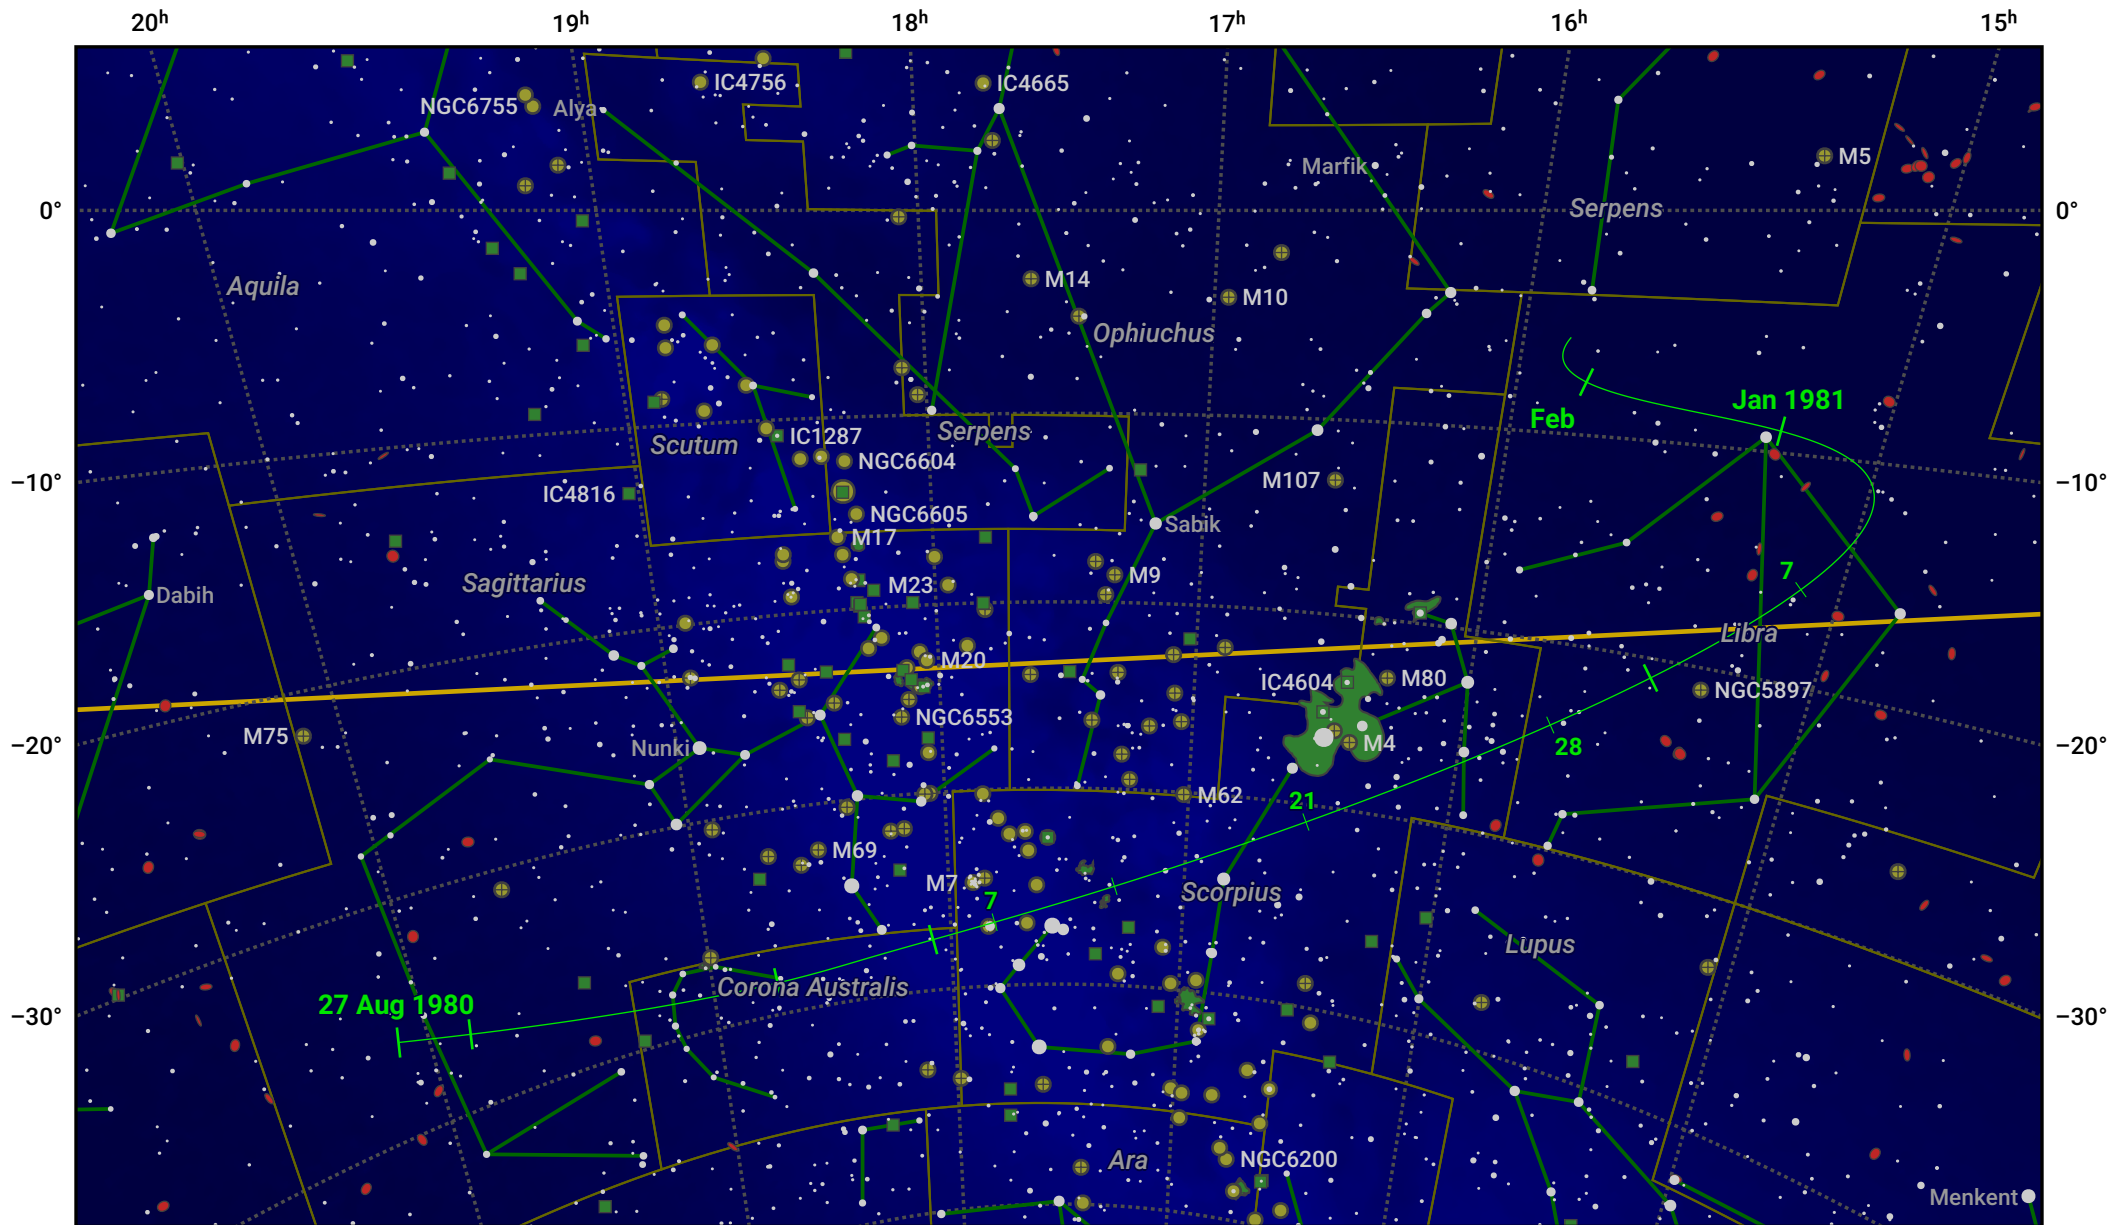

The path of 210P/Christensen starting on 27 Aug 1980

© Dominic Ford 2011–2024. Date markers placed at midnight UTC. Downloaded from <https://in-the-sky.org>

Magnitude scale: · 7.0 · 6.0 · 5.0 · 4.0 · 3.0 ● 2.0 ● 1.0

— Ecliptic Plane

● Galaxy ■ Bright nebula ● Open cluster ● Globular cluster

Date	Mag
1980 Sep 1	13.5
1980 Oct 3	12.6
1980 Oct 26	11.6
1980 Nov 1	11.2
1980 Nov 10	10.6
1980 Dec 23	11.6
1981 Jan 1	12.3
1981 Jan 7	12.6
1981 Jan 31	13.6