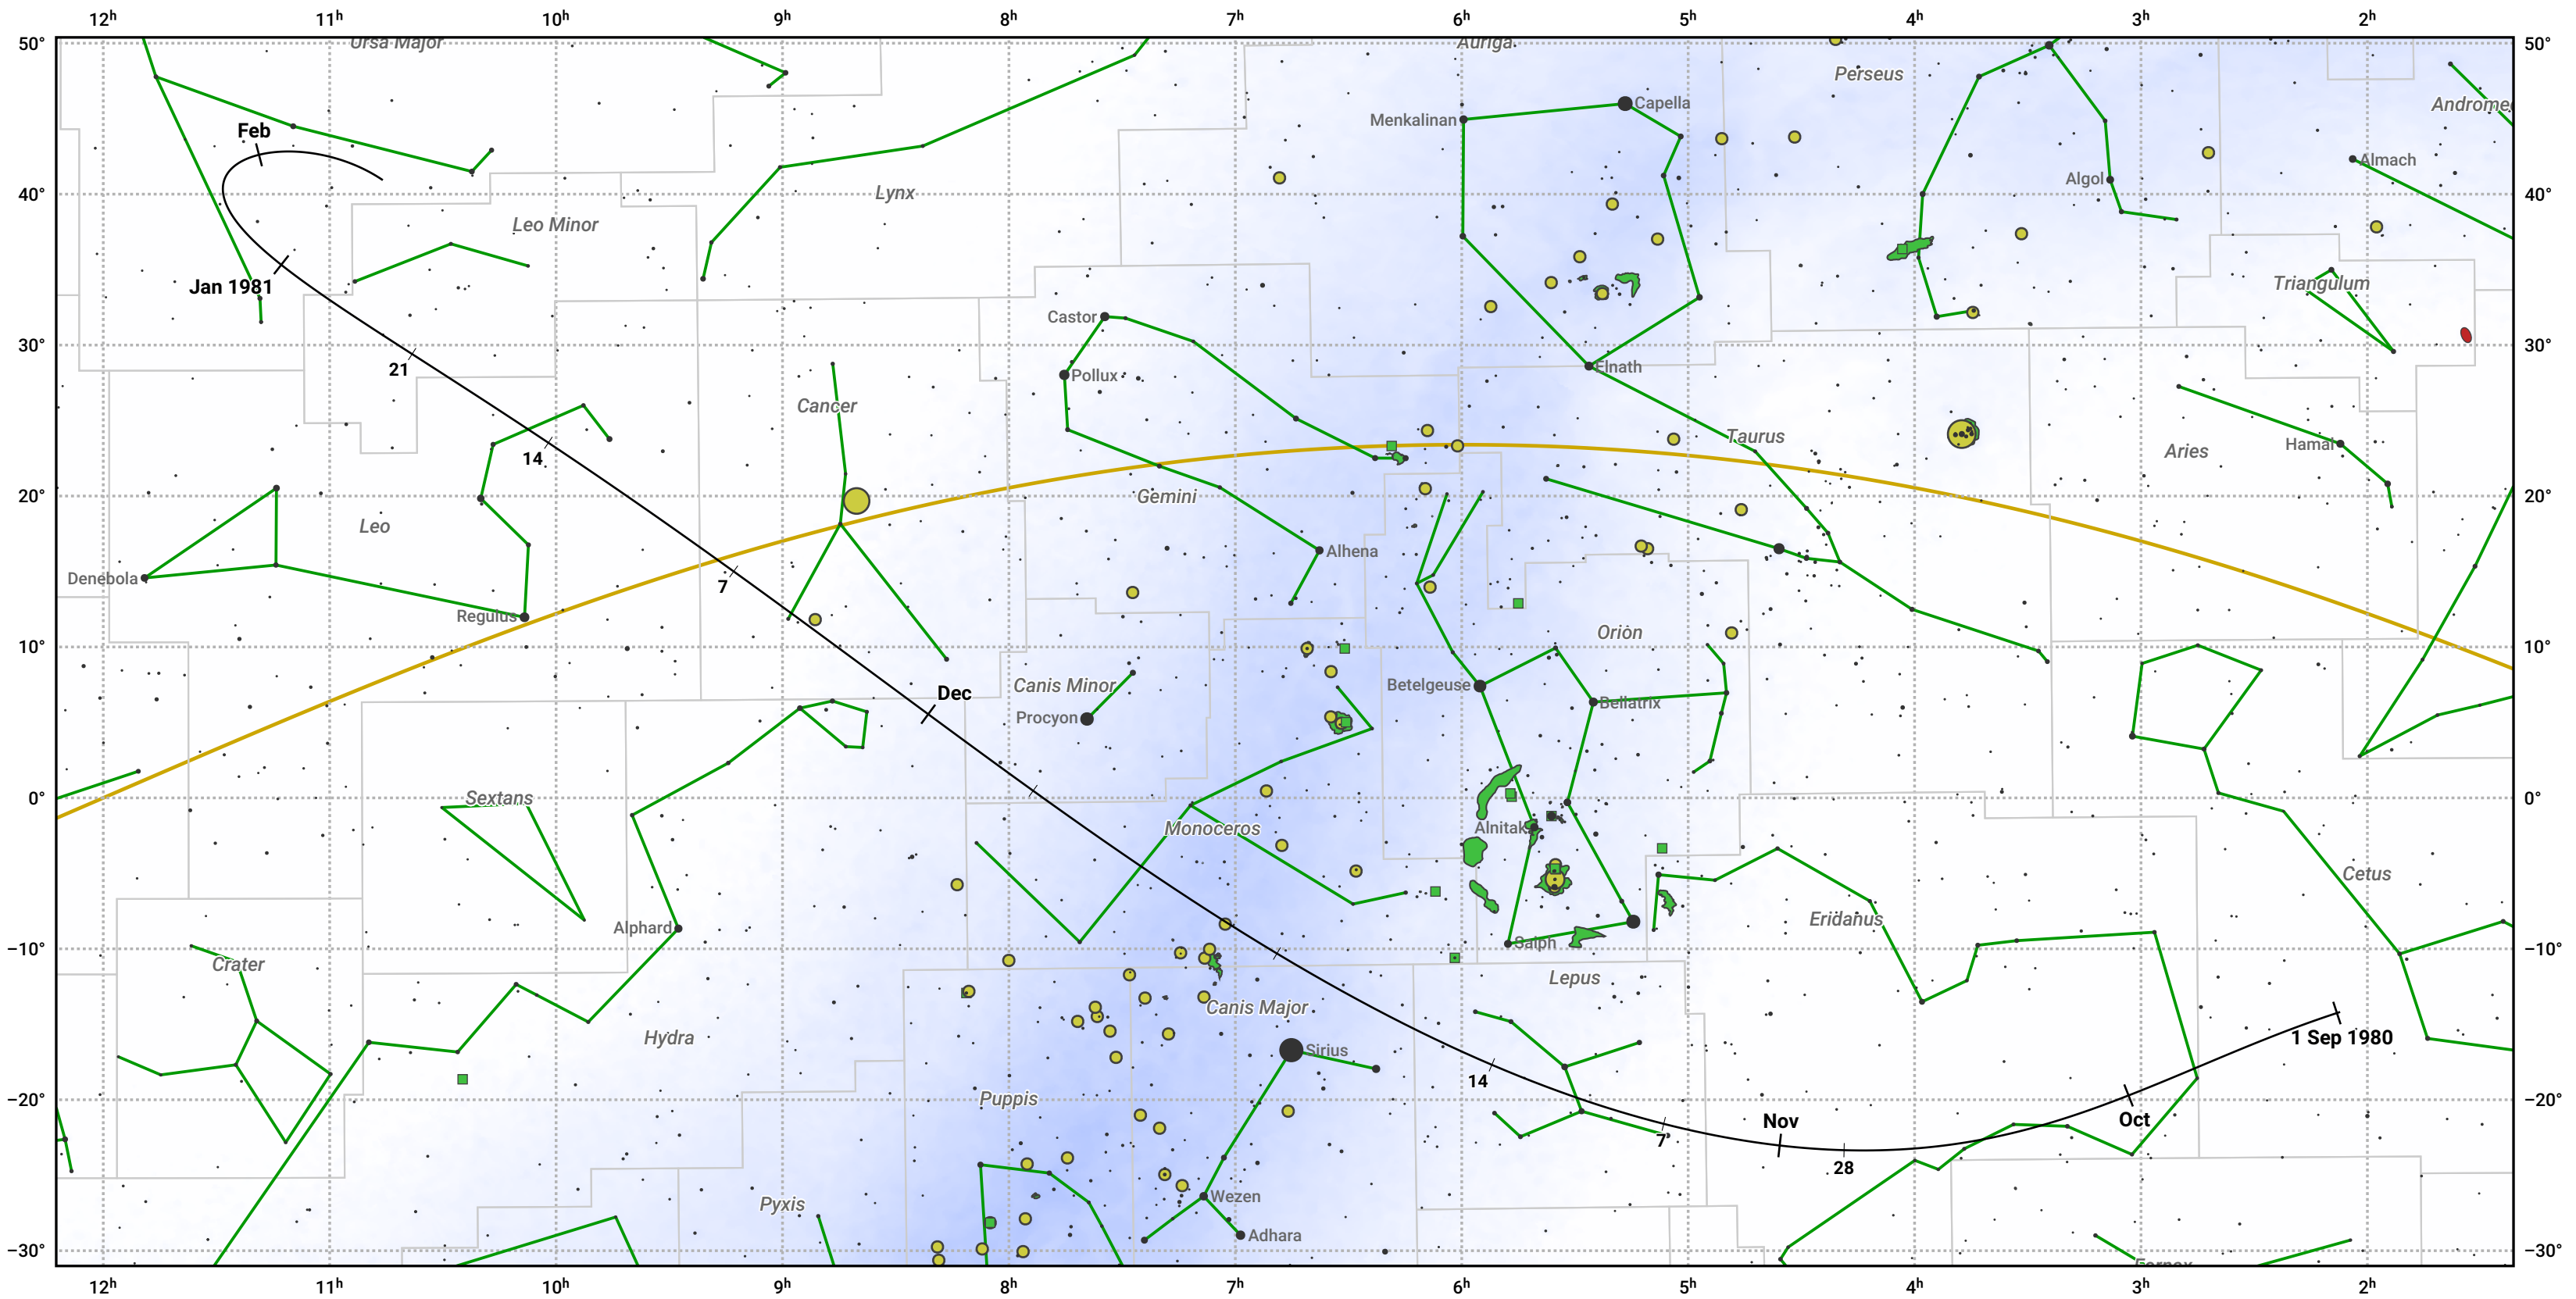

# The path of 46P/Wirtanen starting on 31 Aug 1980

© Dominic Ford 2011–2024. Date markers placed at midnight UTC. Downloaded from <https://in-the-sky.org>

Magnitude scale: 6.0 5.0 4.0 3.0 2.0 1.0 0.0 -1.0 -2.0

— Ecliptic Plane

Galaxy    Bright nebula    Open cluster    Globular cluster

Date	Mag
1980 Sep 1	11.2
1980 Sep 14	10.3
1980 Sep 27	9.2
1980 Oct 10	8.1
1980 Oct 22	7.1
1980 Nov 1	6.2
1980 Nov 3	6.1
1980 Nov 16	5.0
1980 Dec 30	6.0
1981 Jan 1	6.1
1981 Jan 13	7.0
1981 Jan 27	8.0
1981 Feb 10	9.1
1981 Feb 24	10.1