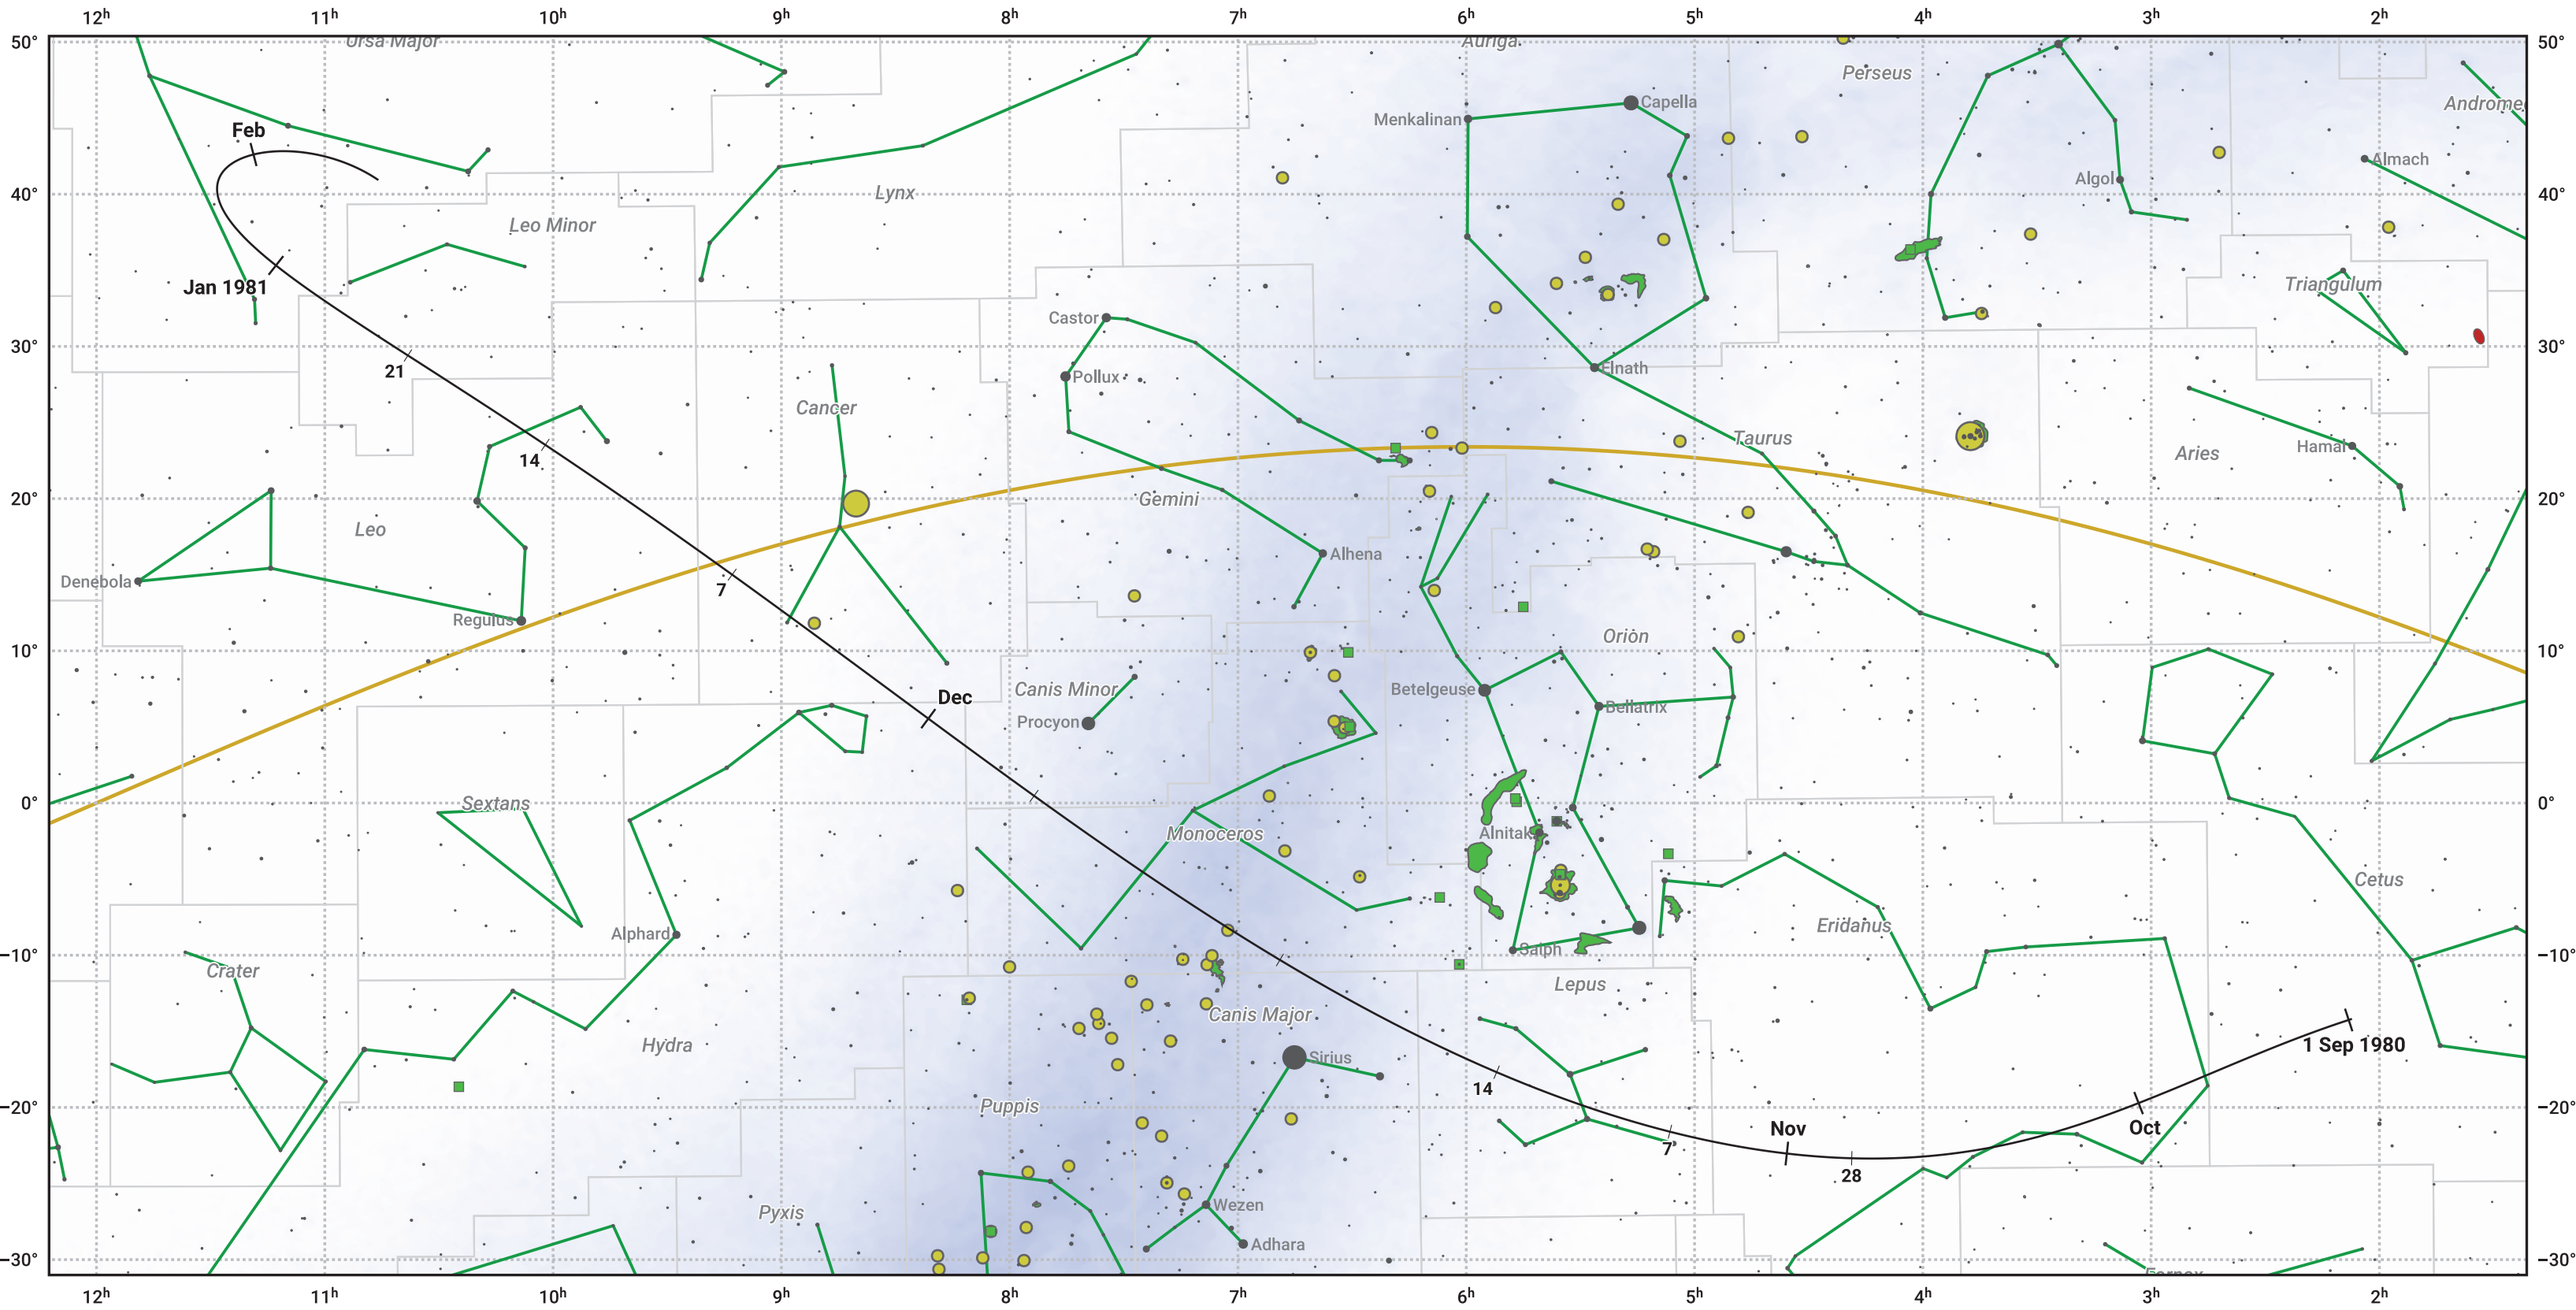

The path of 46P/Wirtanen starting on 31 Aug 1980

© Dominic Ford 2011–2024. Date markers placed at midnight UTC. Downloaded from <https://in-the-sky.org>

Magnitude scale: 6.0 5.0 4.0 3.0 2.0 1.0 0.0 -1.0 -2.0

— Ecliptic Plane

- Galaxy
- Bright nebula
- Open cluster
- ⊕ Globular cluster

Date	Mag
1980 Sep 1	11.2
1980 Sep 14	10.3
1980 Sep 27	9.2
1980 Oct 10	8.1
1980 Oct 22	7.1
1980 Nov 1	6.2
1980 Nov 3	6.1
1980 Nov 16	5.0
1980 Dec 30	6.0
1981 Jan 1	6.1
1981 Jan 13	7.0
1981 Jan 27	8.0
1981 Feb 10	9.1
1981 Feb 24	10.1