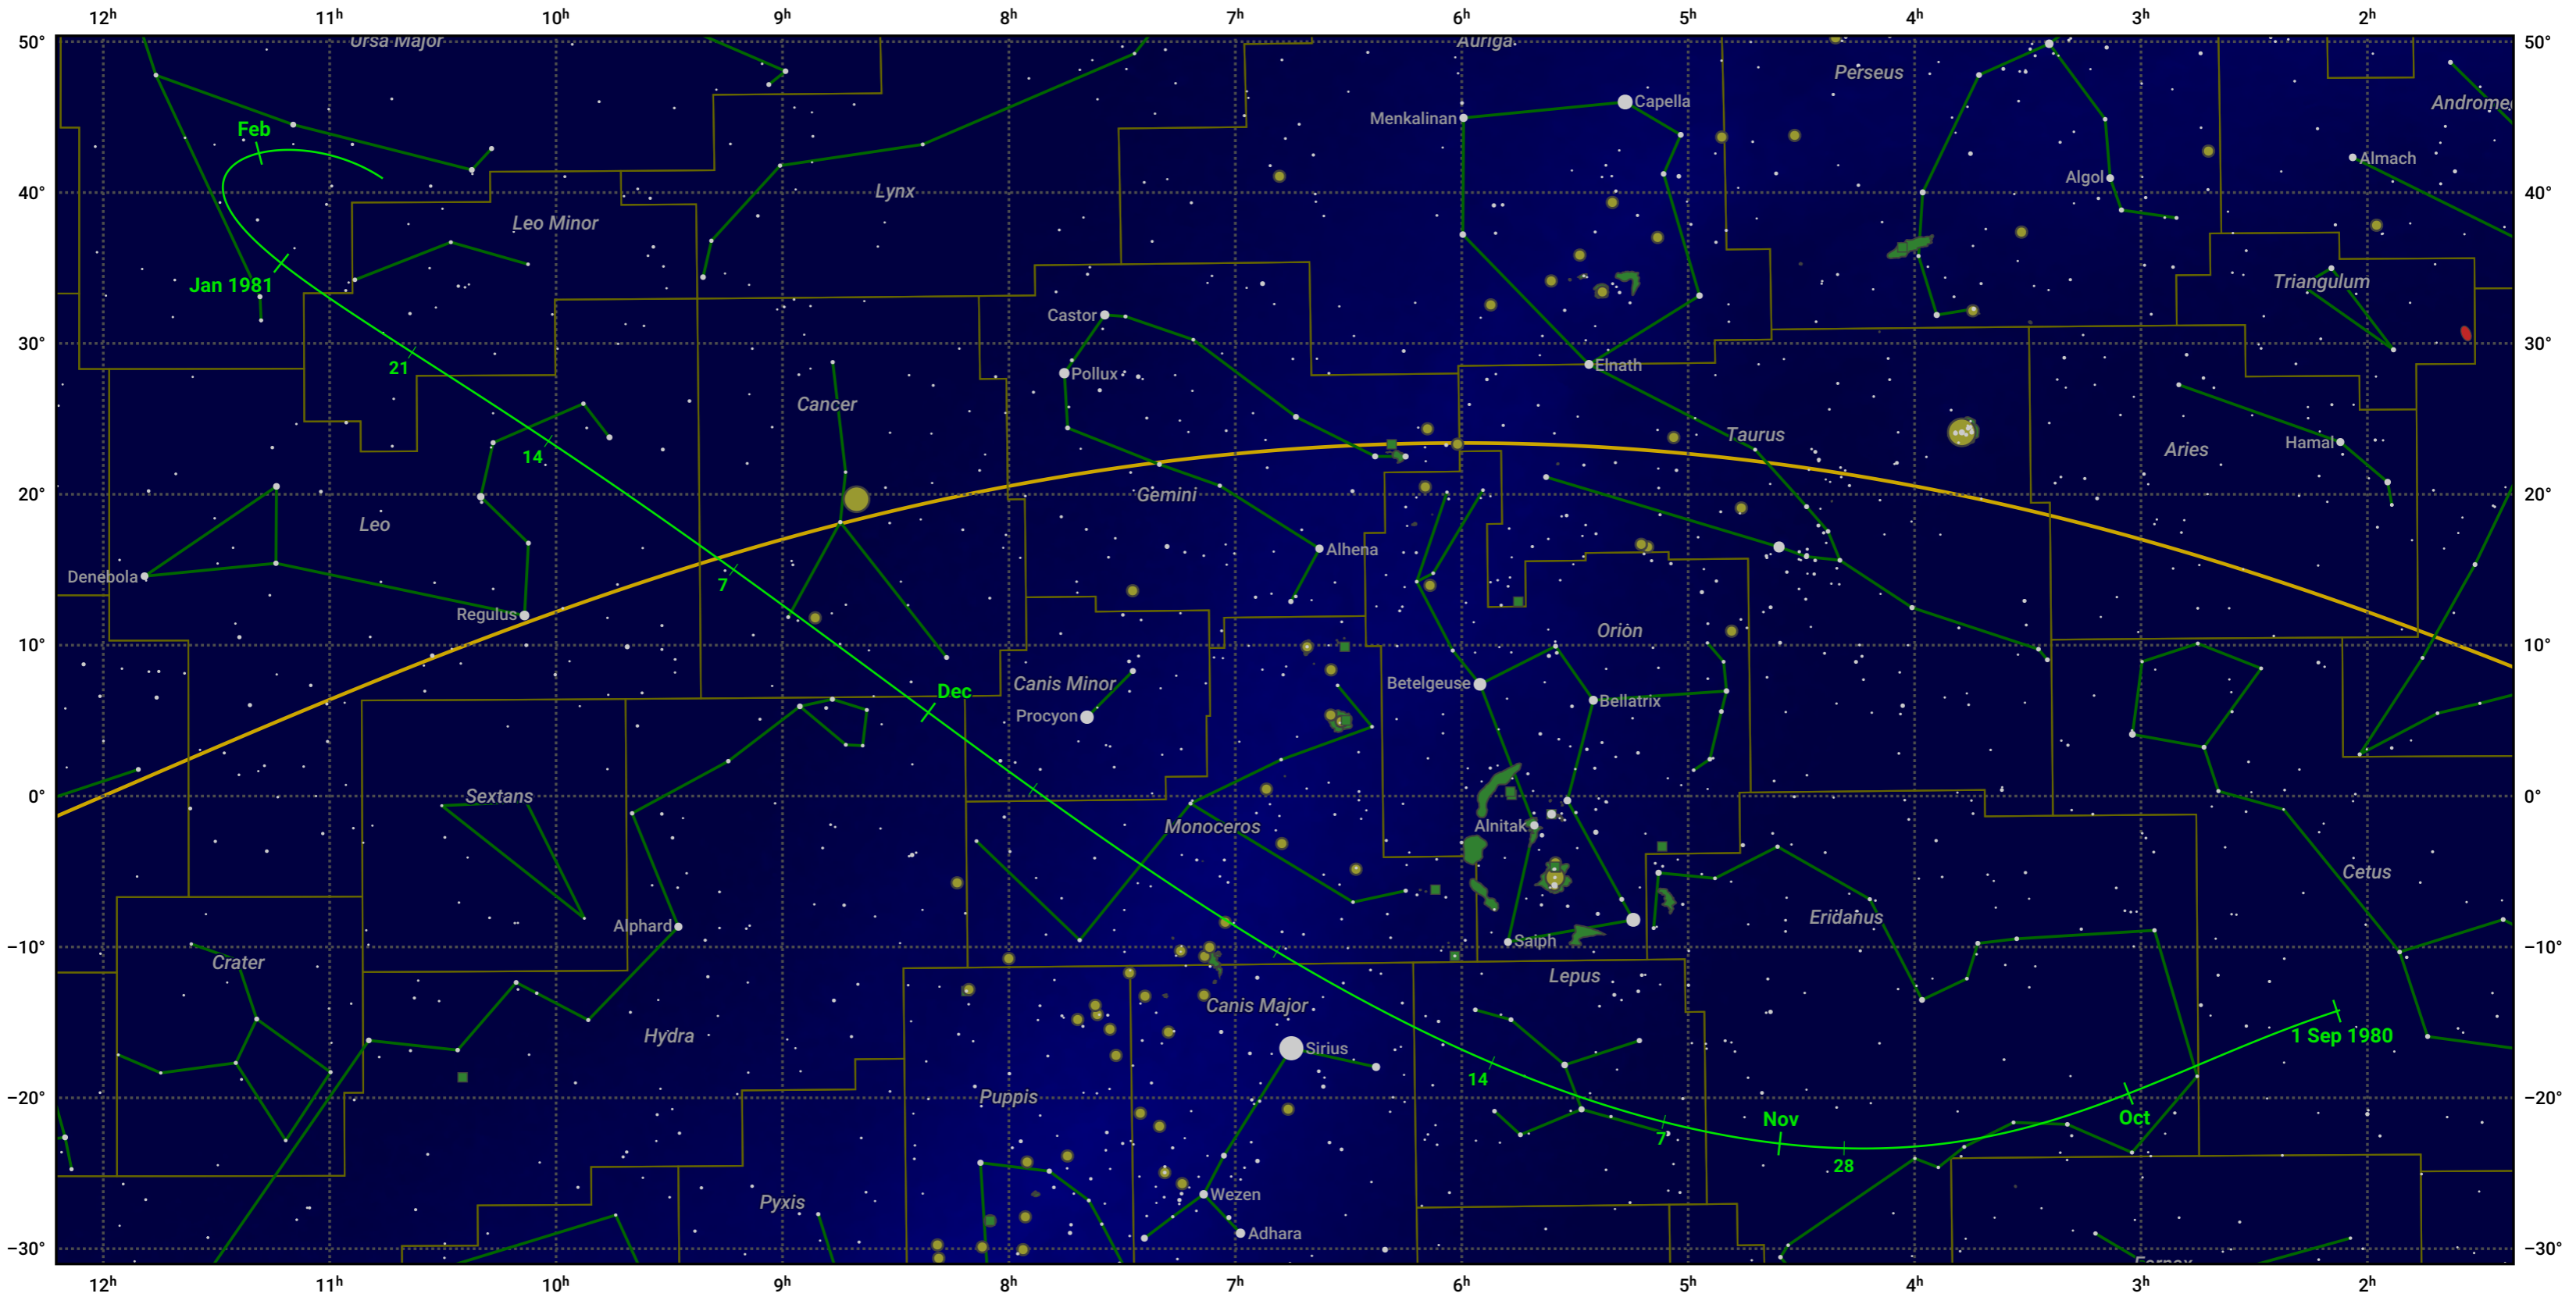

# The path of 46P/Wirtanen starting on 31 Aug 1980

© Dominic Ford 2011–2024. Date markers placed at midnight UTC. Downloaded from <https://in-the-sky.org>

Magnitude scale: 6.0 5.0 4.0 3.0 2.0 1.0 0.0 -1.0 -2.0

— Ecliptic Plane

Galaxy Bright nebula Open cluster Globular cluster

Date	Mag
1980 Sep 1	11.2
1980 Sep 14	10.3
1980 Sep 27	9.2
1980 Oct 10	8.1
1980 Oct 22	7.1
1980 Nov 1	6.2
1980 Nov 3	6.1
1980 Nov 16	5.0
1980 Dec 30	6.0
1981 Jan 1	6.1
1981 Jan 13	7.0
1981 Jan 27	8.0
1981 Feb 10	9.1
1981 Feb 24	10.1