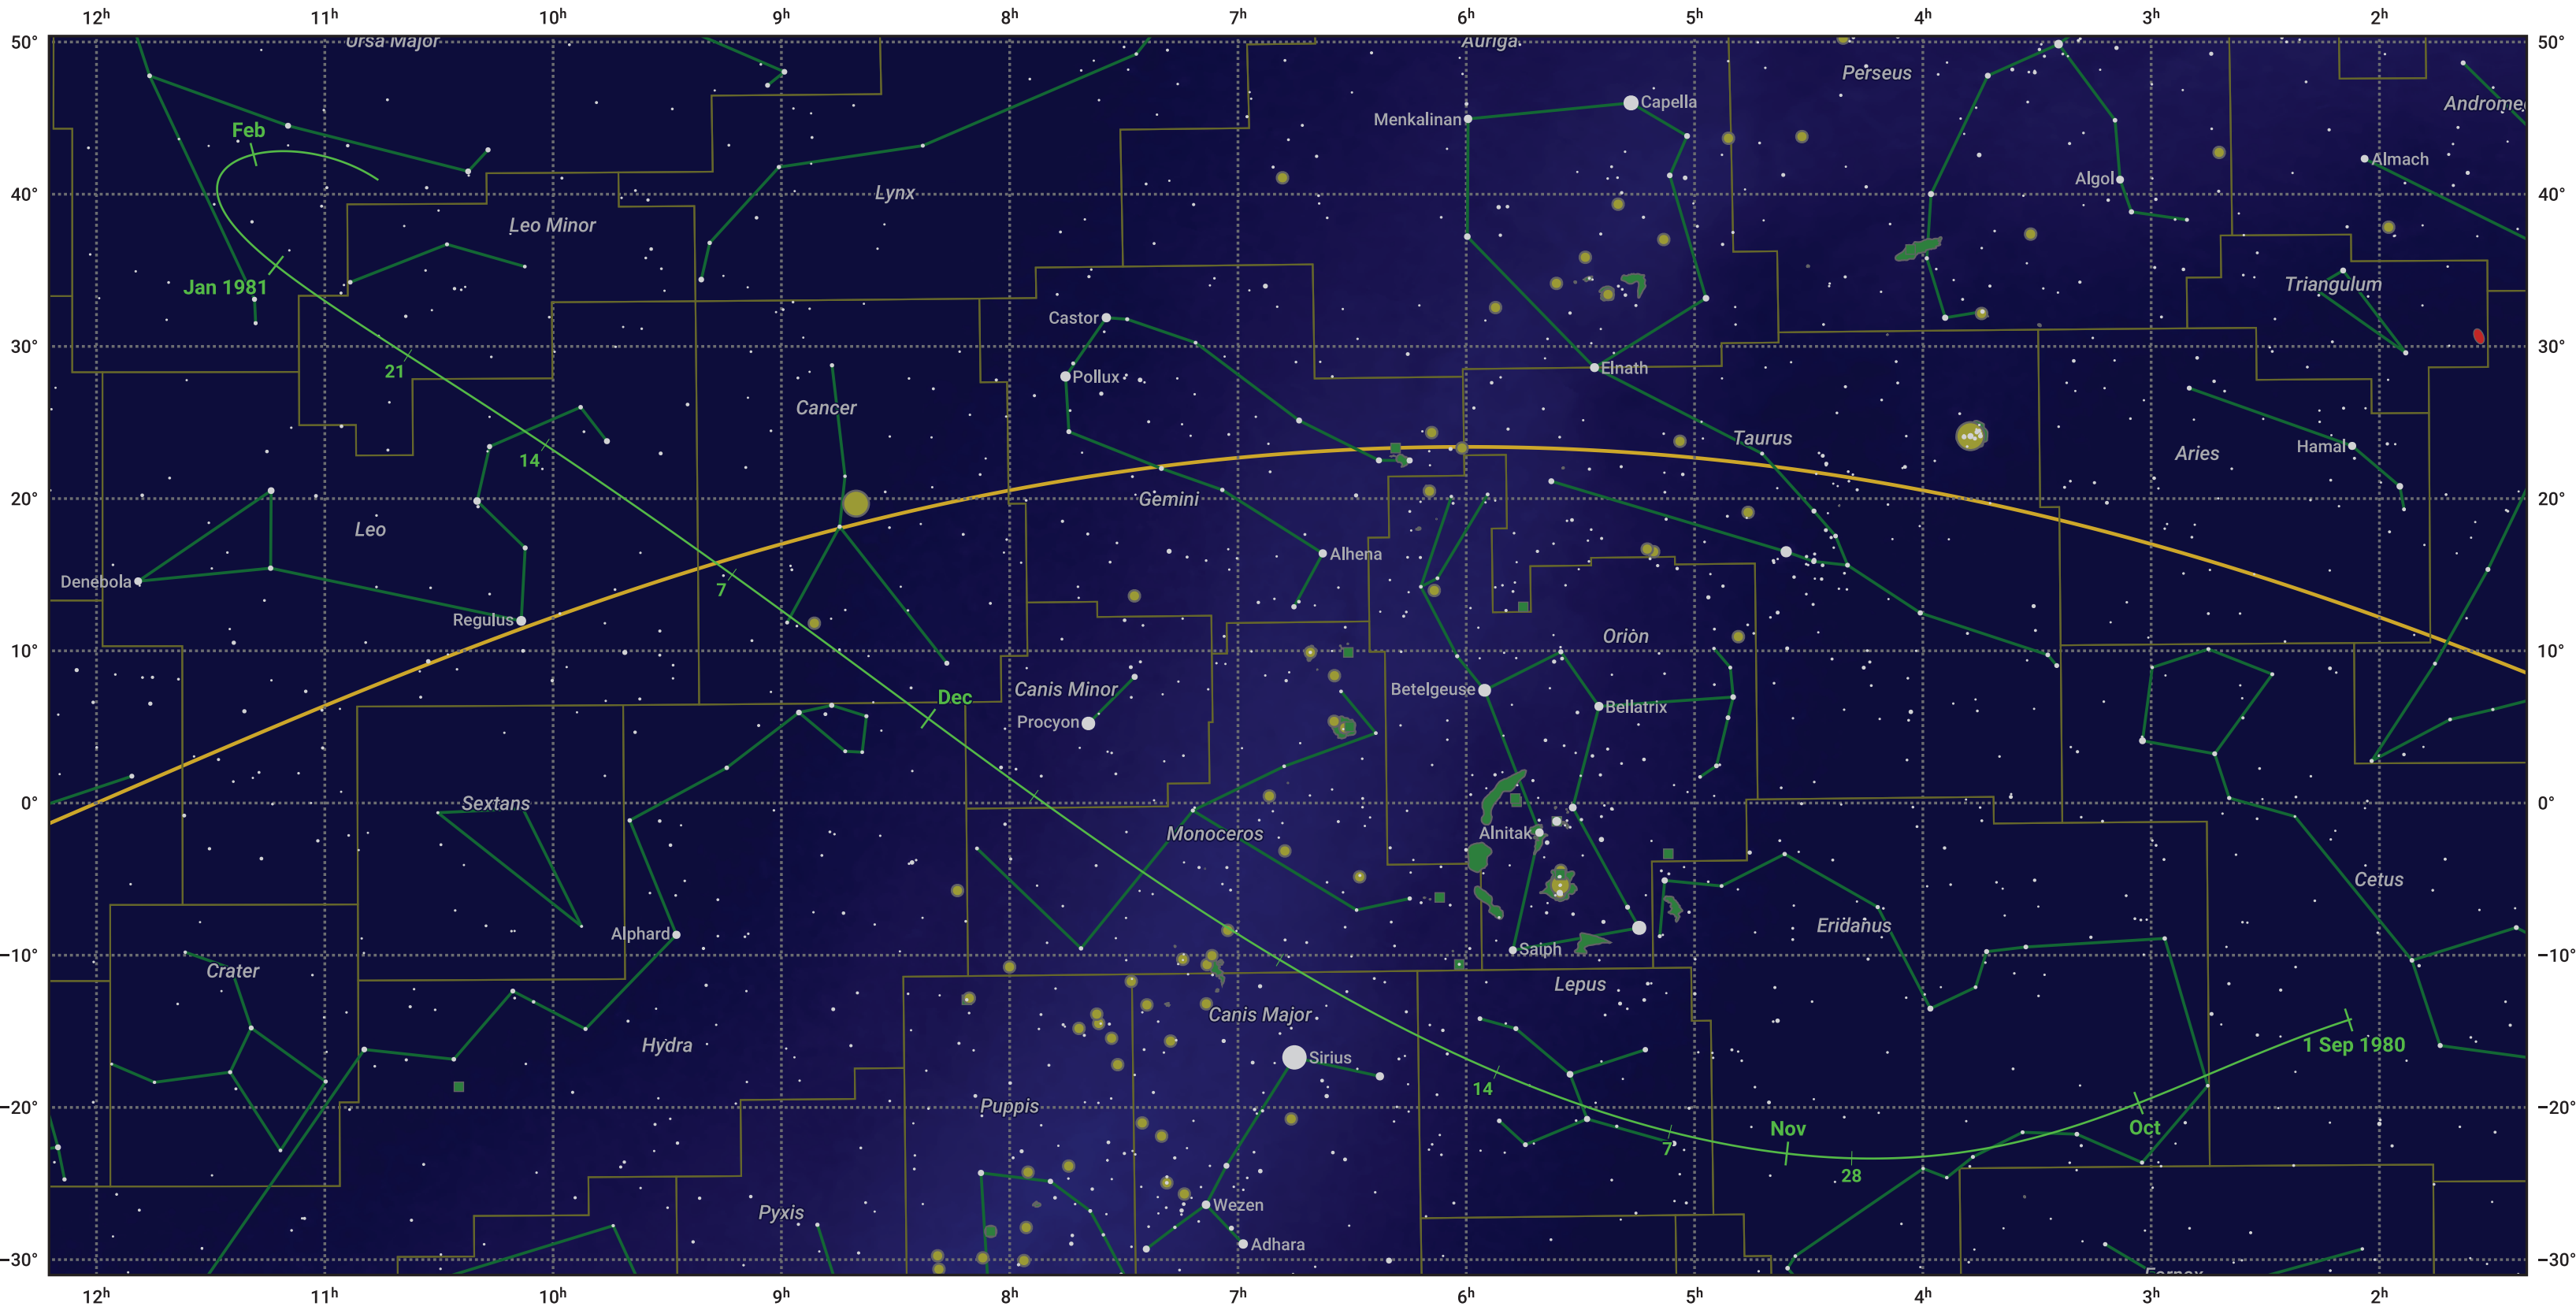

The path of 46P/Wirtanen starting on 31 Aug 1980

© Dominic Ford 2011–2024. Date markers placed at midnight UTC. Downloaded from <https://in-the-sky.org>

Magnitude scale: -6.0 -5.0 -4.0 -3.0 -2.0 -1.0 0.0 -1.0 -2.0

— Ecliptic Plane

Galaxy Bright nebula Open cluster Globular cluster

Date	Mag
1980 Sep 1	11.2
1980 Sep 14	10.3
1980 Sep 27	9.2
1980 Oct 10	8.1
1980 Oct 22	7.1
1980 Nov 1	6.2
1980 Nov 3	6.1
1980 Nov 16	5.0
1980 Dec 30	6.0
1981 Jan 1	6.1
1981 Jan 13	7.0
1981 Jan 27	8.0
1981 Feb 10	9.1
1981 Feb 24	10.1