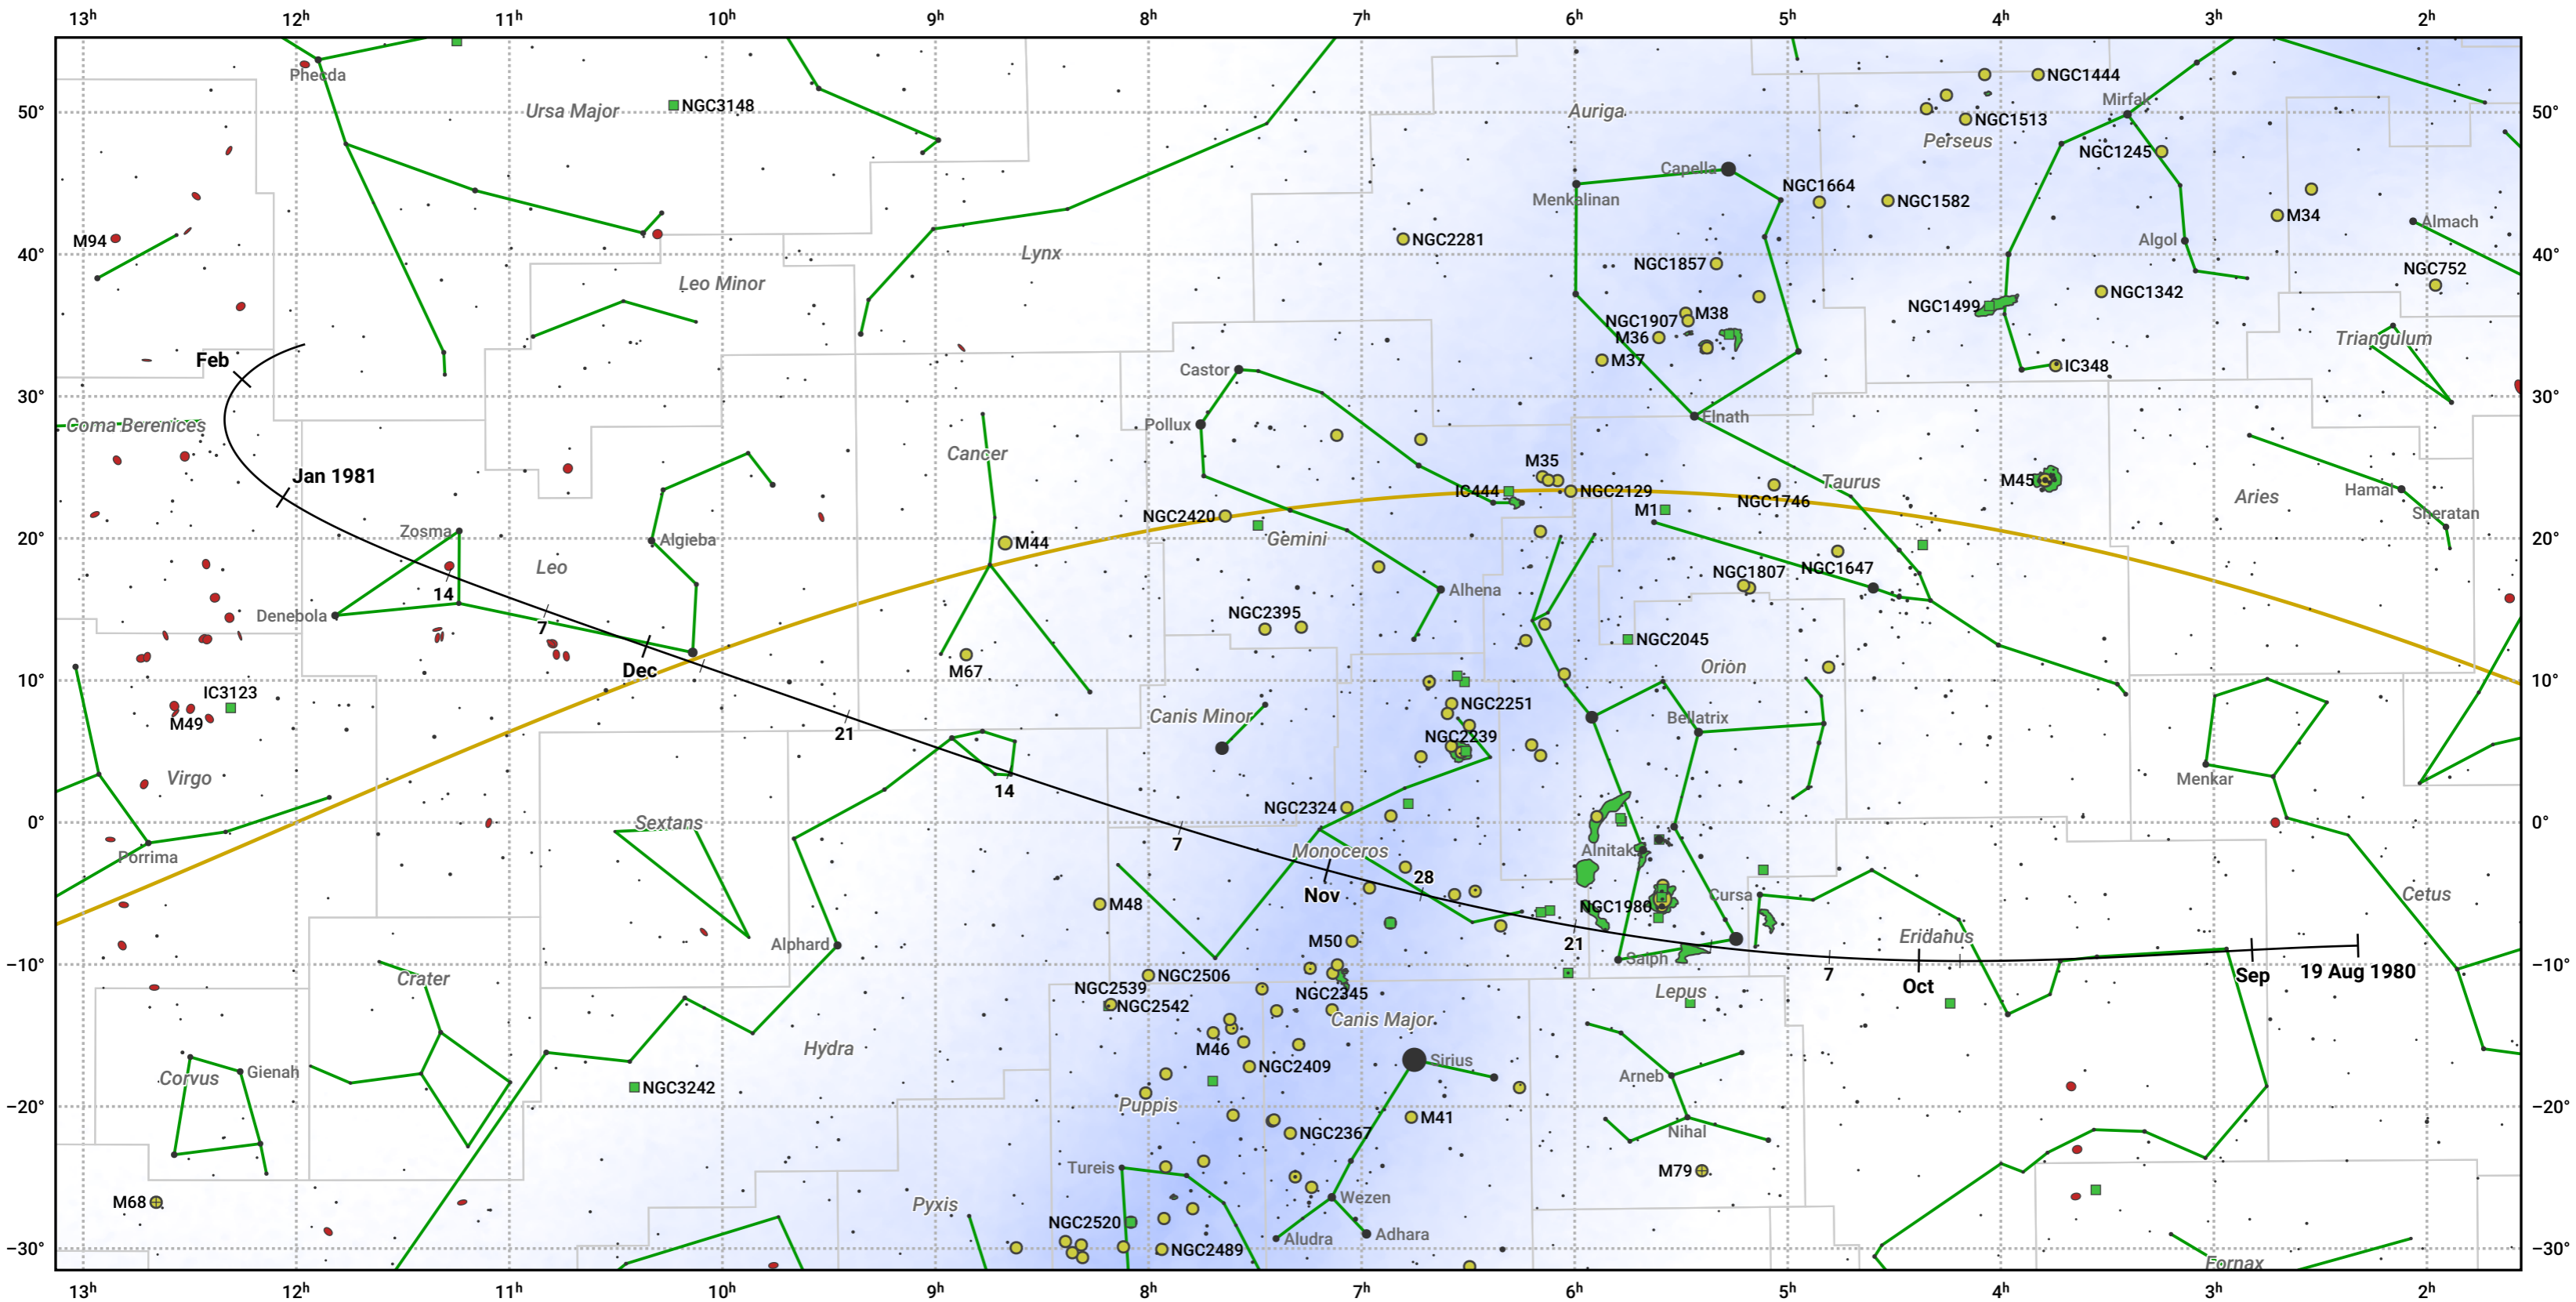

# The path of 46P/Wirtanen starting on 19 Aug 1980

© Dominic Ford 2011–2024. Date markers placed at midnight UTC. Downloaded from <https://in-the-sky.org>

Magnitude scale: 6.0 5.0 4.0 3.0 2.0 1.0 0.0 -1.0 -2.0

— Ecliptic Plane

Galaxy Bright nebula Open cluster Globular cluster

Date	Mag
1980 Sep 1	10.9
1980 Sep 3	10.7
1980 Sep 17	9.7
1980 Sep 30	8.7
1980 Oct 14	7.6
1980 Oct 30	6.6
1980 Nov 1	6.5
1981 Jan 1	7.6
1981 Jan 20	8.6
1981 Feb 7	9.6