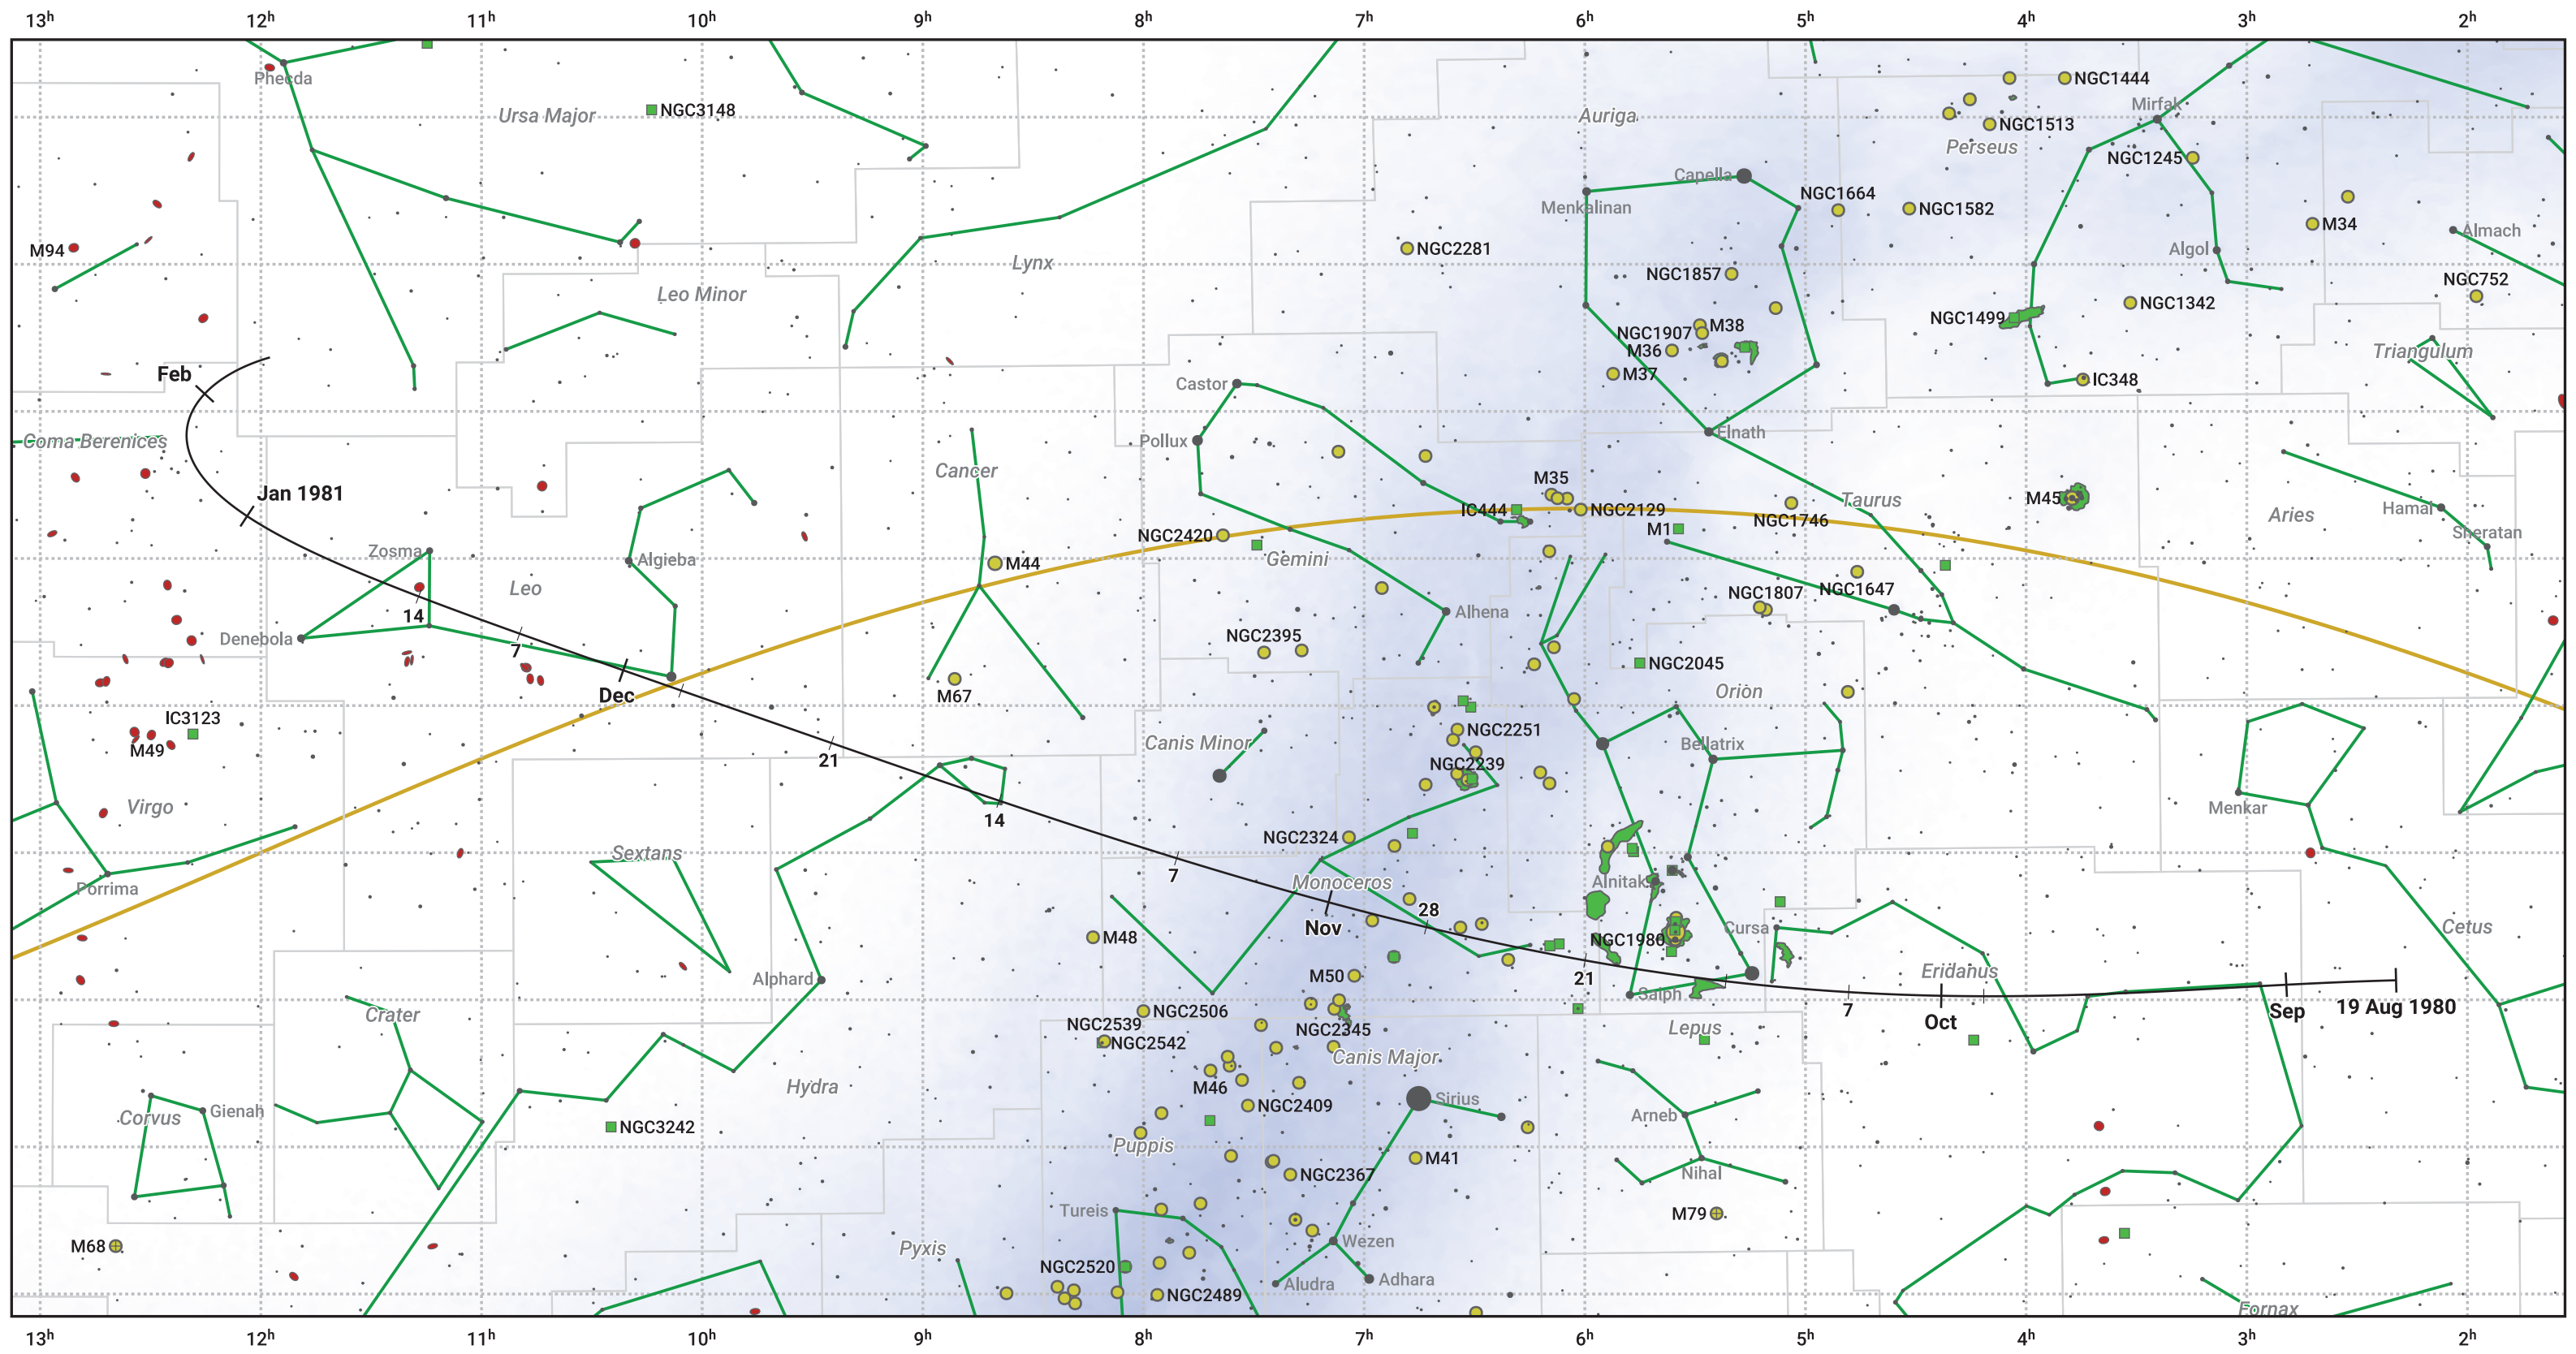

# The path of 46P/Wirtanen starting on 19 Aug 1980

© Dominic Ford 2011–2024. Date markers placed at midnight UTC. Downloaded from <https://in-the-sky.org>

Magnitude scale: 6.0 5.0 4.0 3.0 2.0 1.0 0.0 -1.0 -2.0

— Ecliptic Plane

Galaxy    Bright nebula    Open cluster    Globular cluster

Date	Mag
1980 Sep 1	10.9
1980 Sep 3	10.7
1980 Sep 17	9.7
1980 Sep 30	8.7
1980 Oct 14	7.6
1980 Oct 30	6.6
1980 Nov 1	6.5
1981 Jan 1	7.6
1981 Jan 20	8.6
1981 Feb 7	9.6