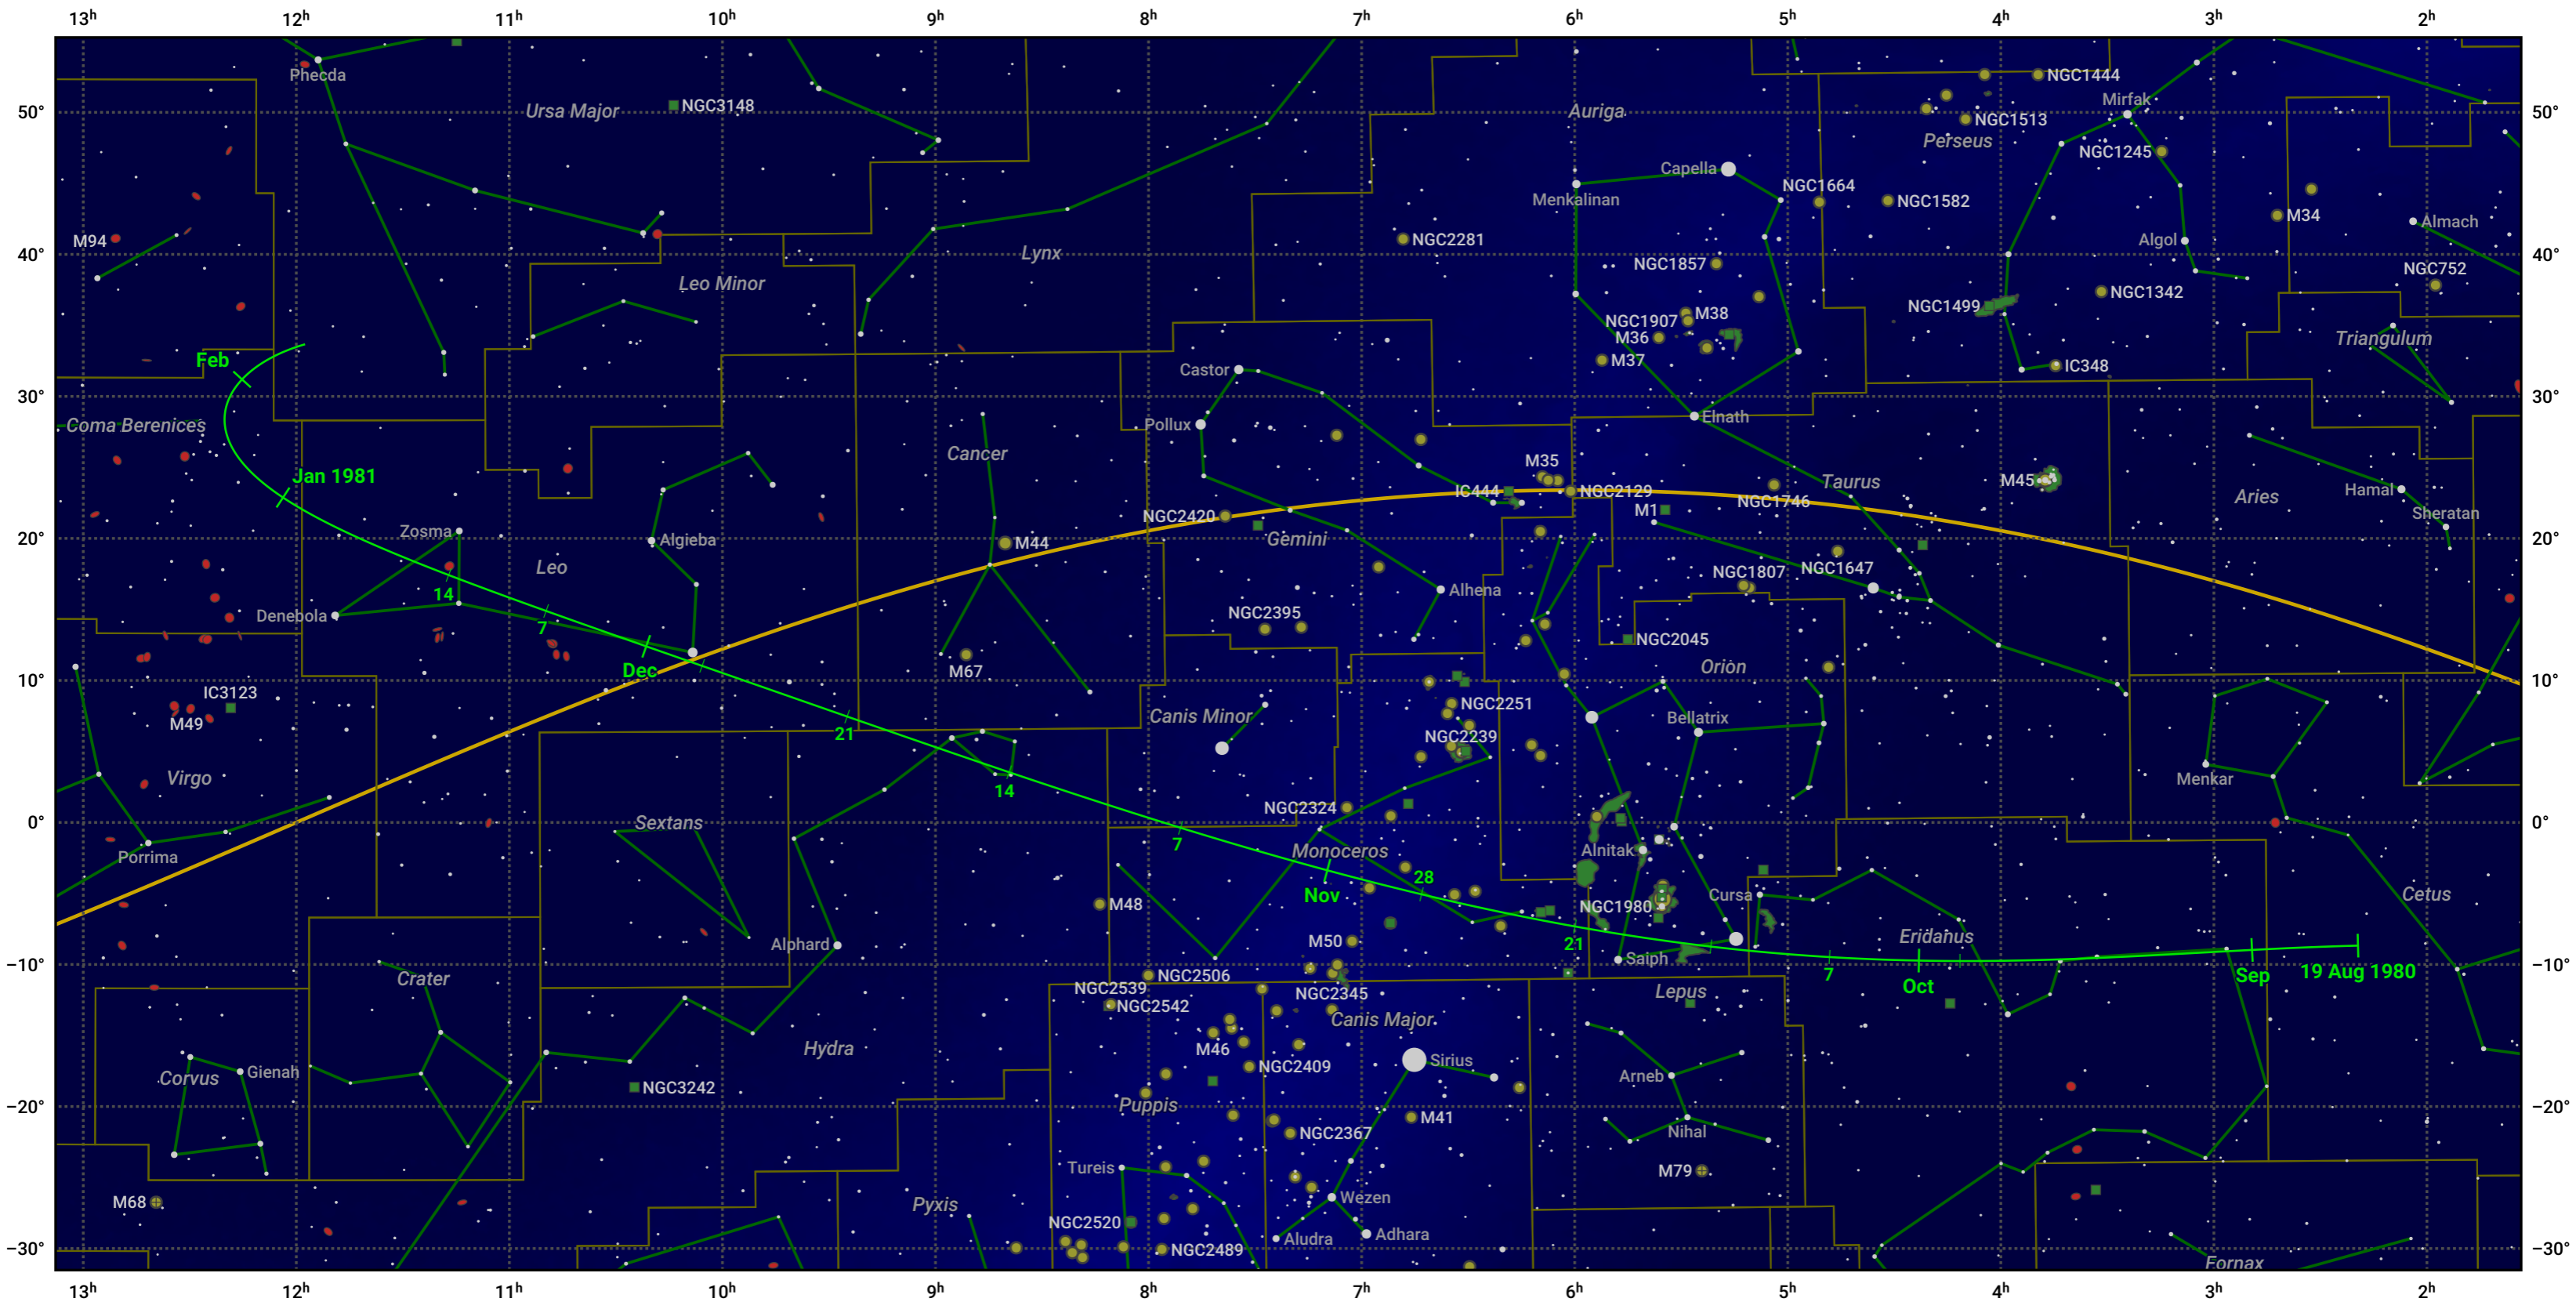

The path of 46P/Wirtanen starting on 19 Aug 1980

© Dominic Ford 2011–2024. Date markers placed at midnight UTC. Downloaded from <https://in-the-sky.org>

Magnitude scale: -6.0 -5.0 -4.0 -3.0 -2.0 -1.0 0.0 -1.0 -2.0

— Ecliptic Plane

- Galaxy
- Bright nebula
- Open cluster
- ⊕ Globular cluster

Date	Mag
1980 Sep 1	10.9
1980 Sep 3	10.7
1980 Sep 17	9.7
1980 Sep 30	8.7
1980 Oct 14	7.6
1980 Oct 30	6.6
1980 Nov 1	6.5
1981 Jan 1	7.6
1981 Jan 20	8.6
1981 Feb 7	9.6