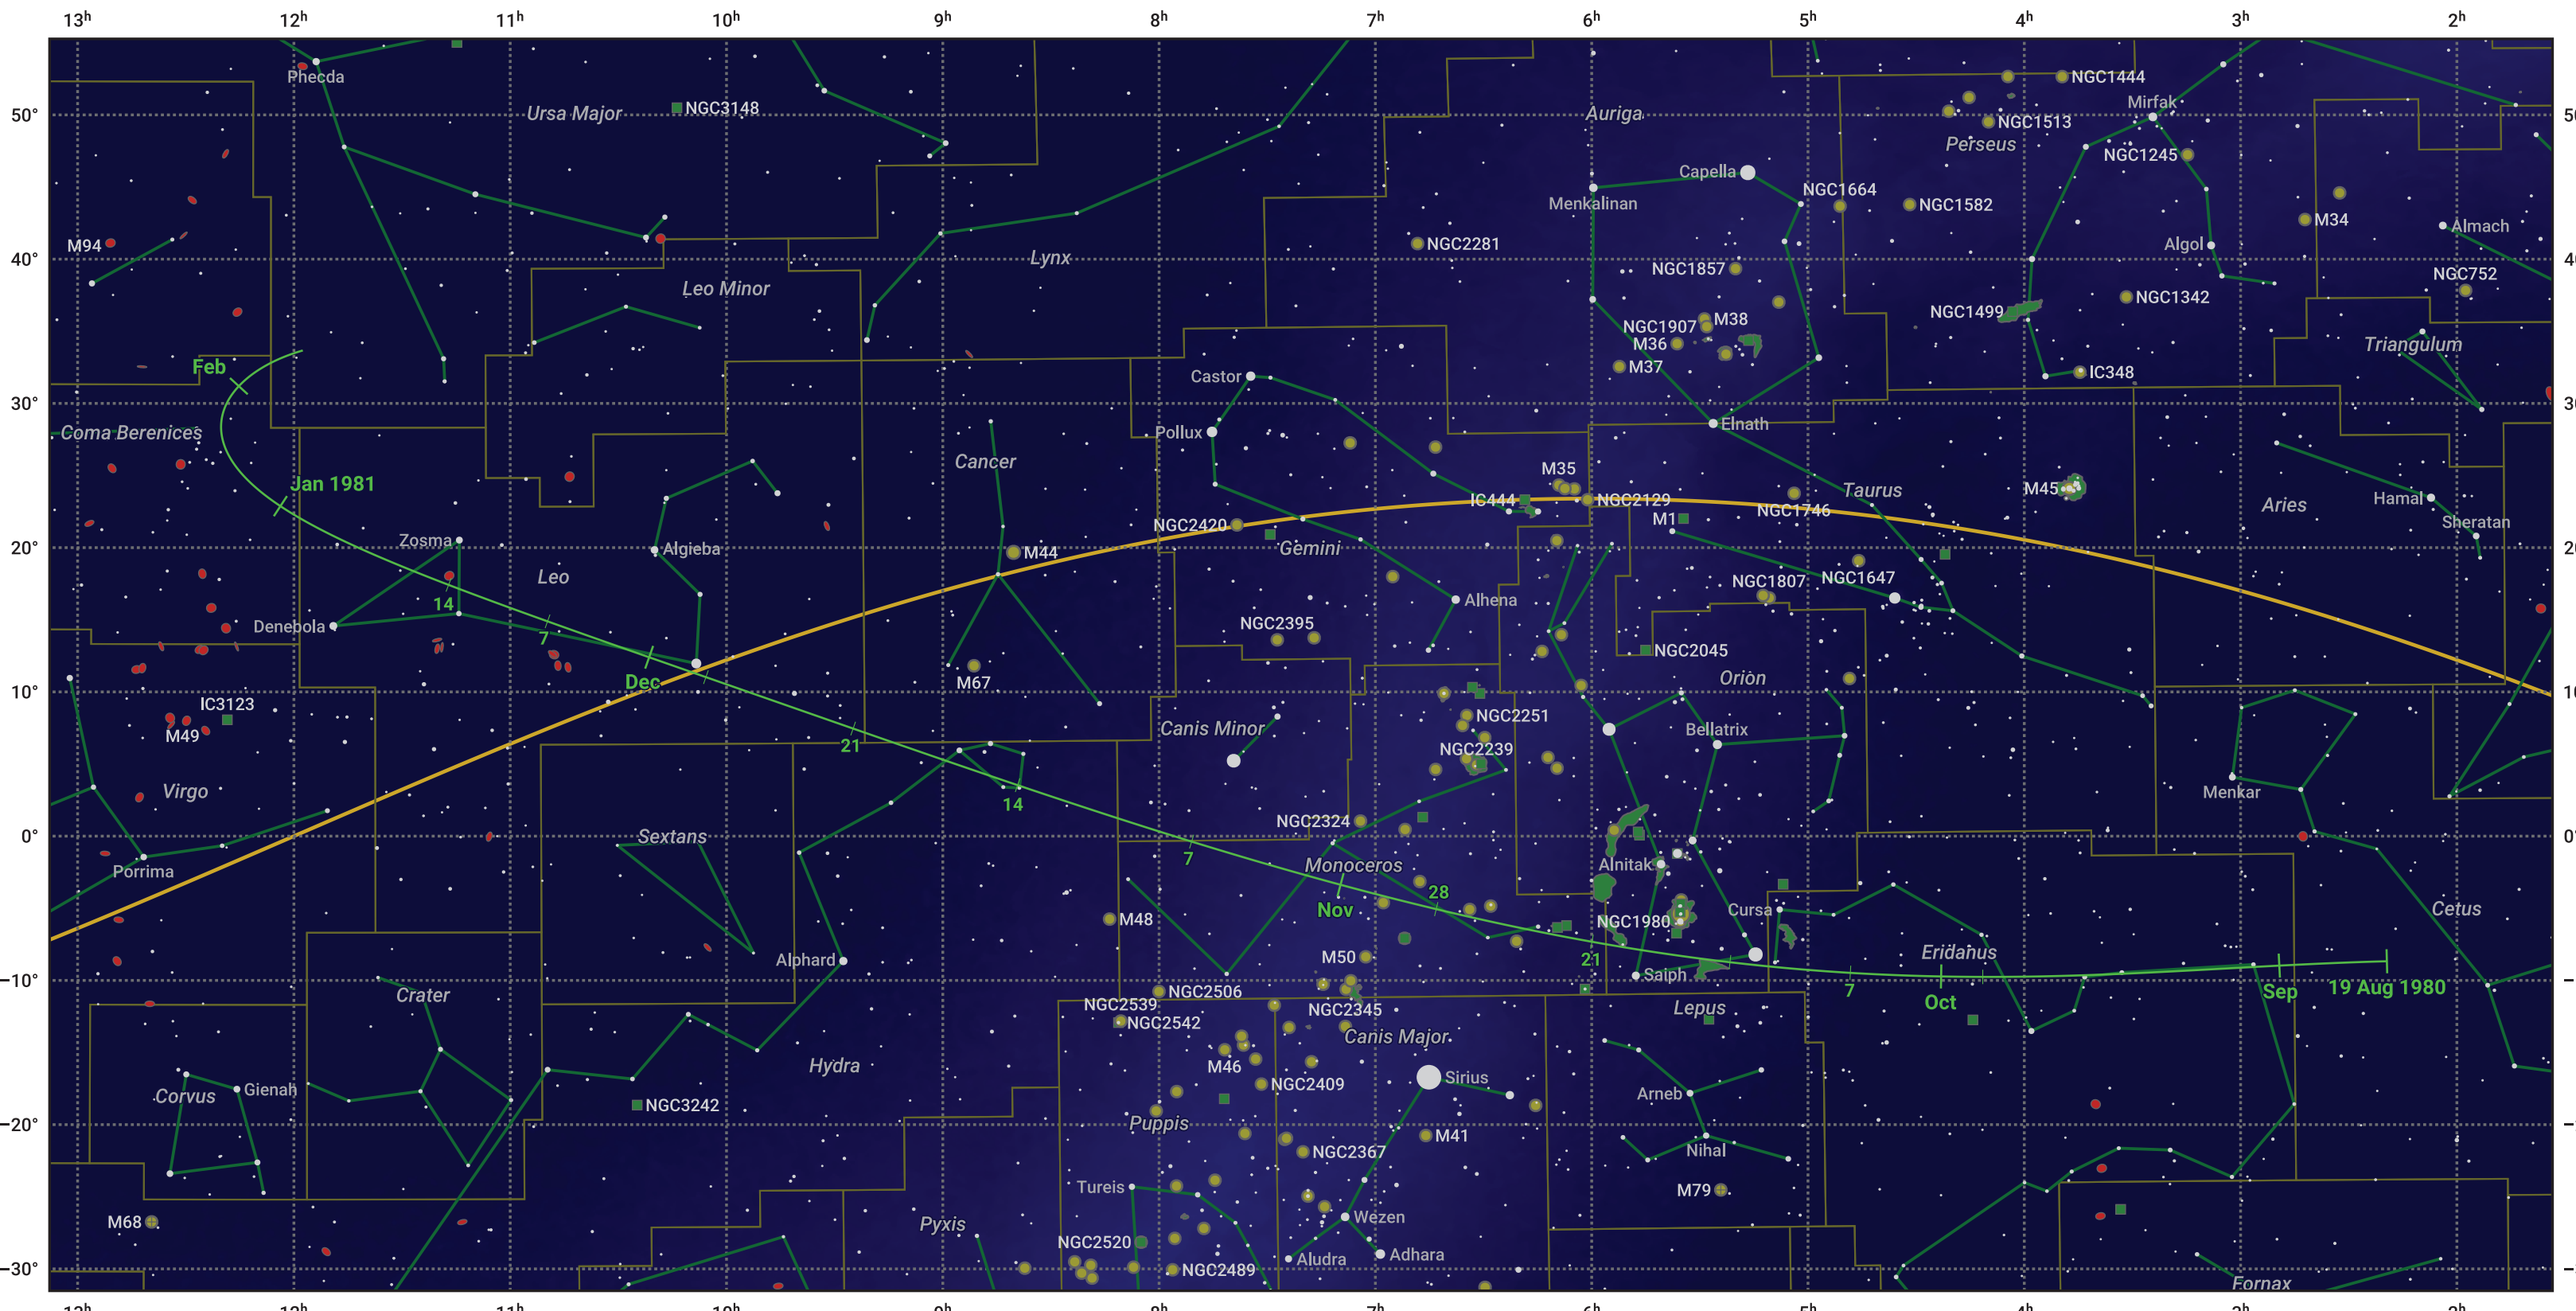

# The path of 46P/Wirtanen starting on 19 Aug 1980

© Dominic Ford 2011–2024. Date markers placed at midnight UTC. Downloaded from <https://in-the-sky.org>

Magnitude scale: 6.0 5.0 4.0 3.0 2.0 1.0 0.0 -1.0 -2.0

— Ecliptic Plane

- Galaxy
- Bright nebula
- Open cluster
- ⊕ Globular cluster

Date	Mag
1980 Sep 1	10.9
1980 Sep 3	10.7
1980 Sep 17	9.7
1980 Sep 30	8.7
1980 Oct 14	7.6
1980 Oct 30	6.6
1980 Nov 1	6.5
1981 Jan 1	7.6
1981 Jan 20	8.6
1981 Feb 7	9.6