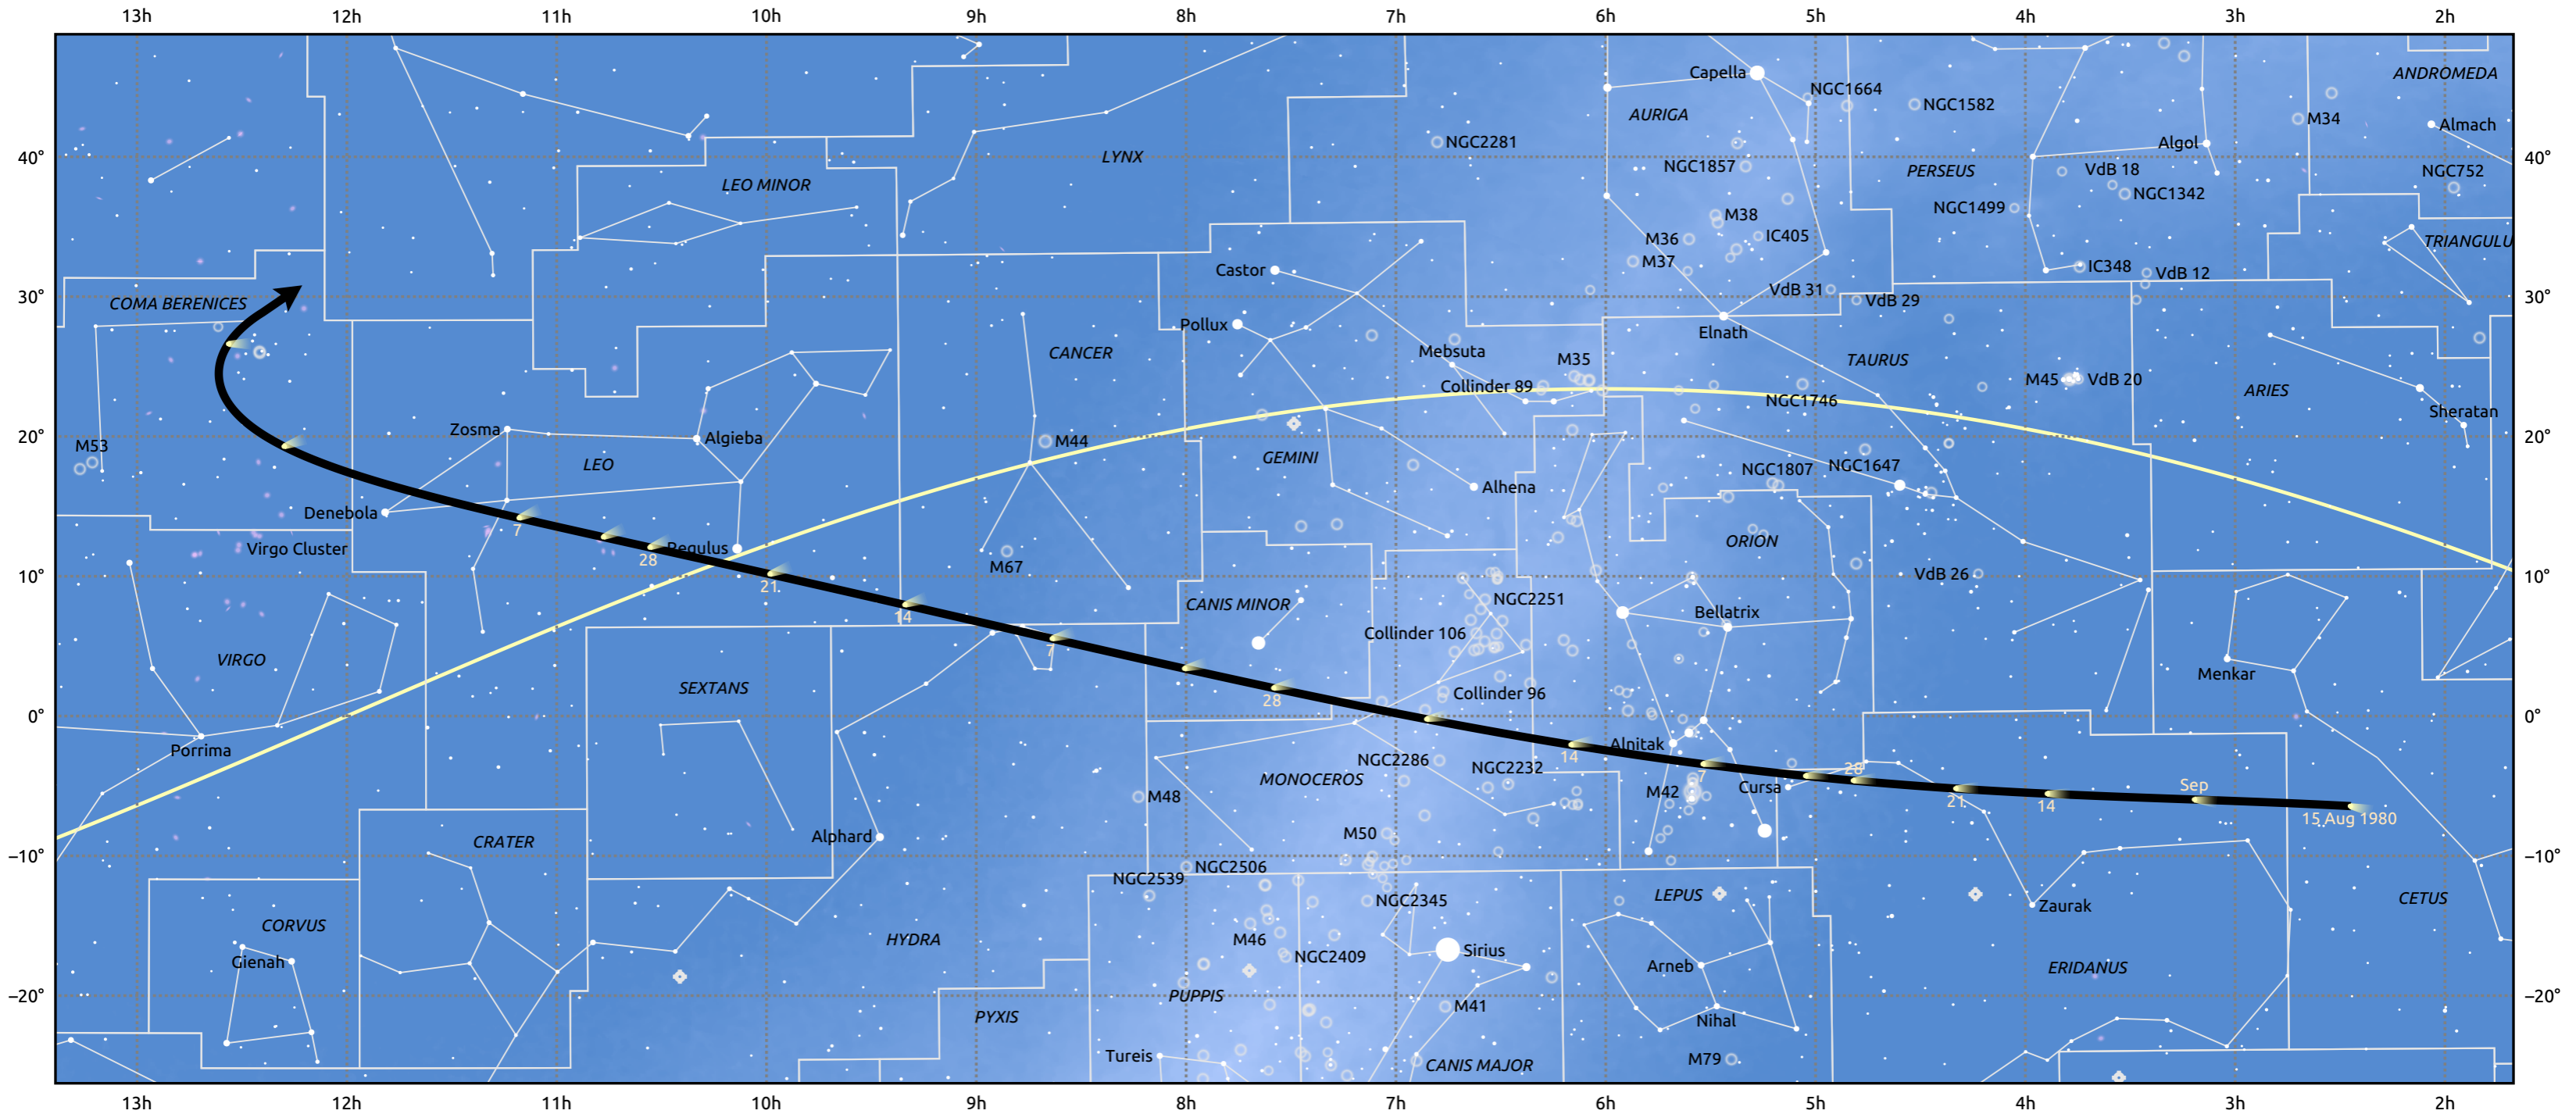

# The path of 46P/Wirtanen starting on 15 Aug 1980

© Dominic Ford 2011–2025. Date markers placed at midnight UTC. Downloaded from <https://in-the-sky.org>

Magnitude scale:  -6.0  -5.0  -4.0  -3.0  -2.0  -1.0  0.0  -1.0  -2.0

Ecliptic Plane

Galaxy  Bright nebula  Open cluster  Globular cluster  Planetary nebula

Date	Mag
1980 Aug 30	10.9
1980 Sep 1	10.7
1980 Sep 13	9.8
1980 Sep 27	8.8
1980 Oct 12	7.8
1980 Nov 1	6.8
1980 Nov 5	6.8
1980 Dec 23	7.8
1981 Jan 1	8.2
1981 Jan 13	8.8
1981 Feb 2	9.8