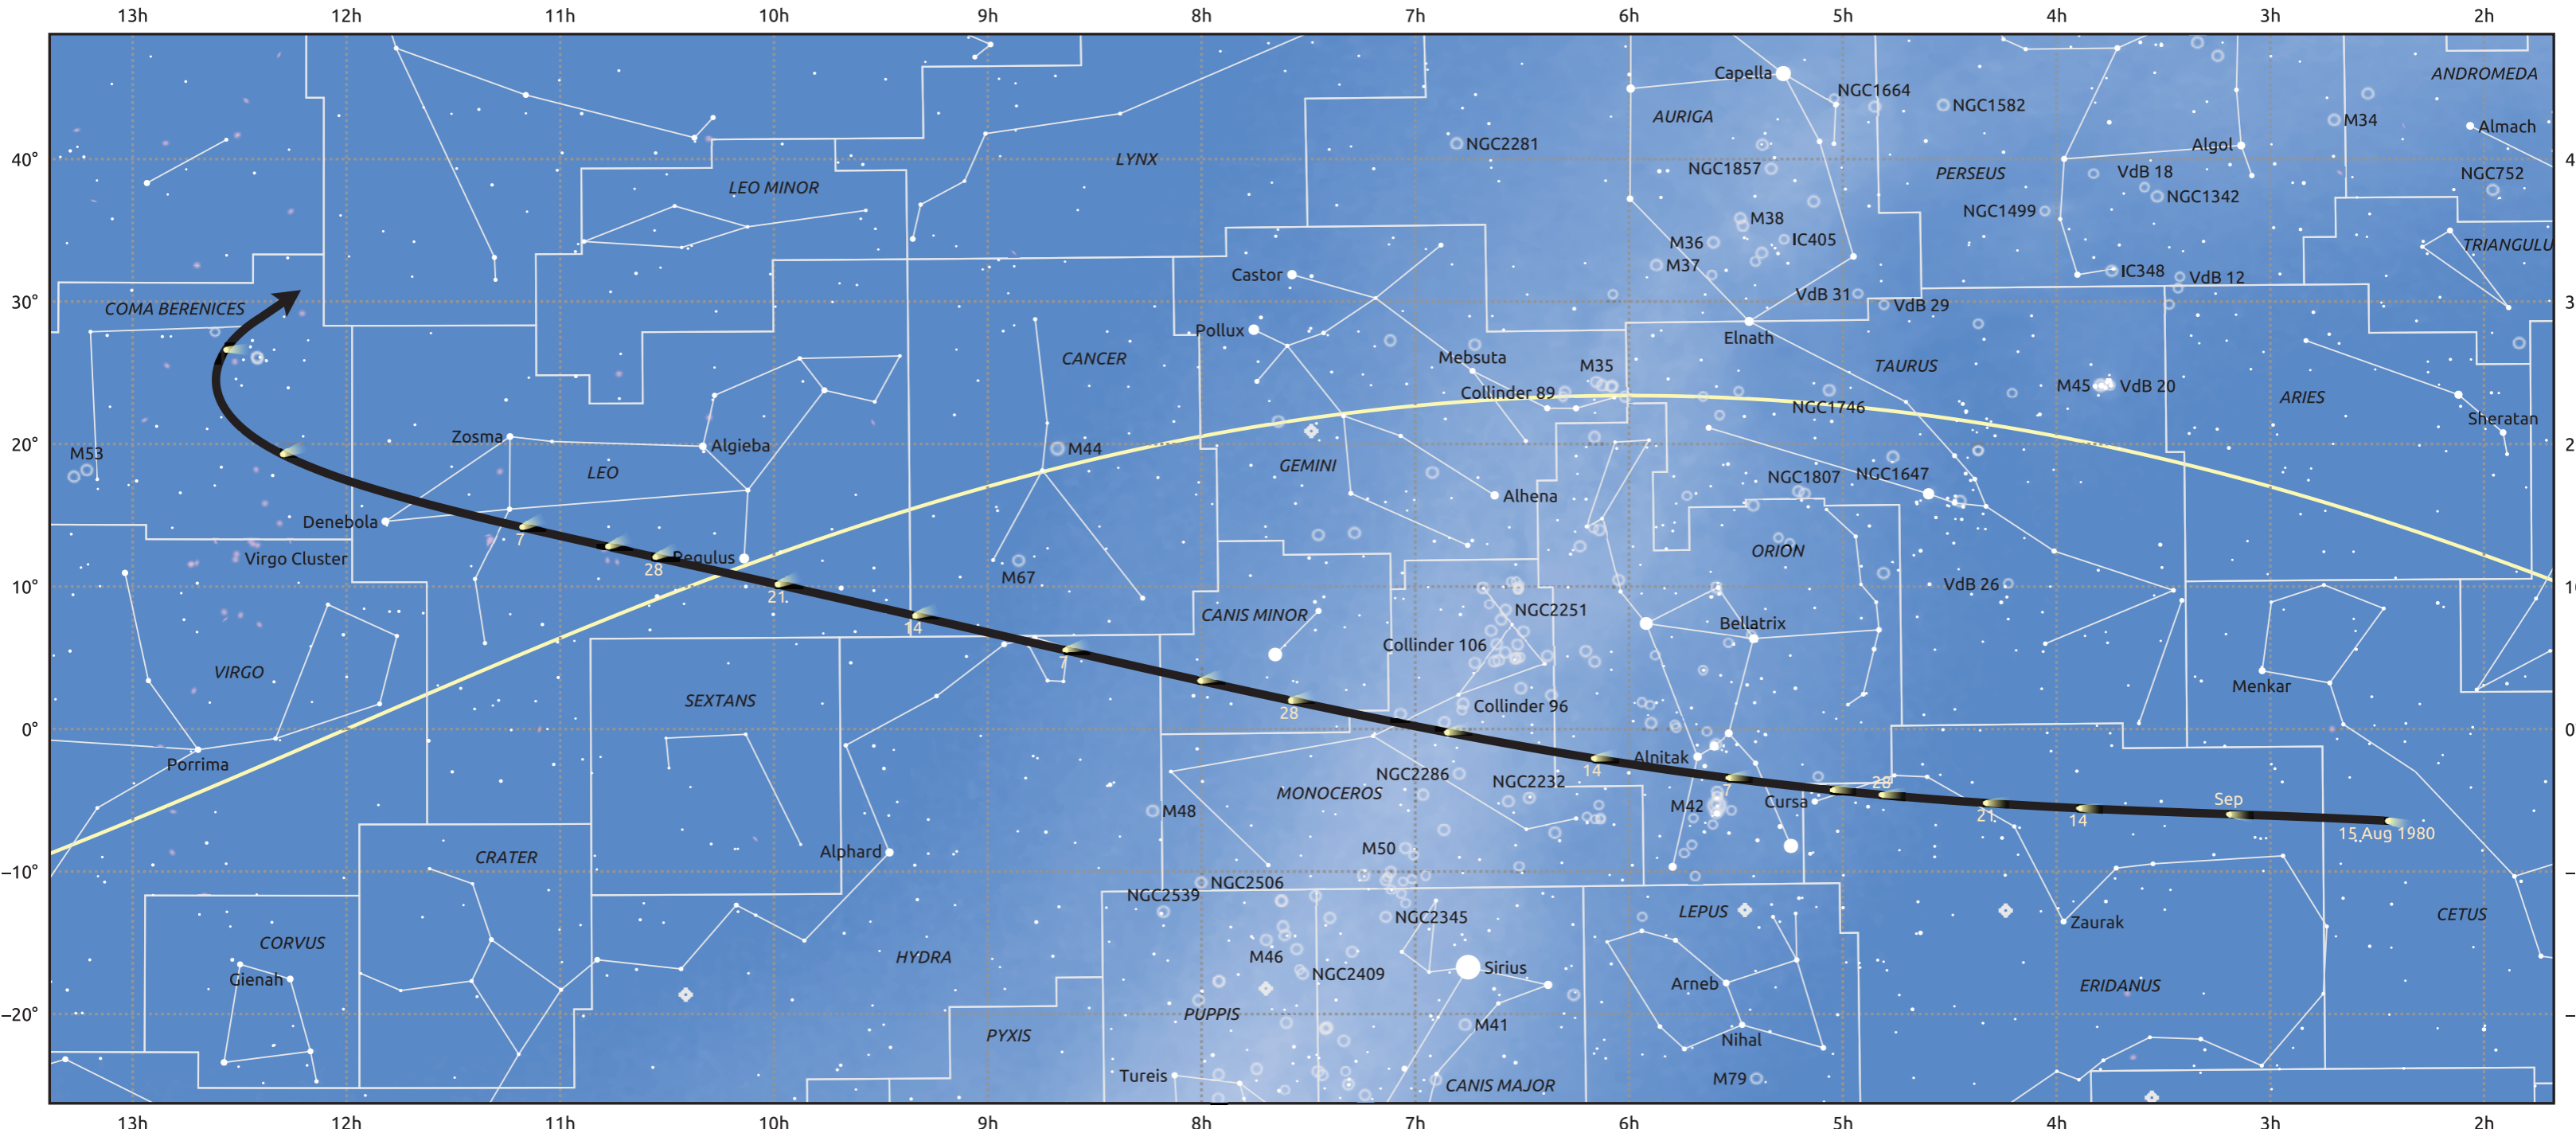

# The path of 46P/Wirtanen starting on 15 Aug 1980

© Dominic Ford 2011–2025. Date markers placed at midnight UTC. Downloaded from <https://in-the-sky.org>

Magnitude scale:  6.0  5.0  4.0  3.0  2.0  1.0  0.0  -1.0  -2.0

Ecliptic Plane

Galaxy  Bright nebula  Open cluster  Globular cluster  Planetary nebula

Date	Mag
1980 Aug 30	10.9
1980 Sep 1	10.7
1980 Sep 13	9.8
1980 Sep 27	8.8
1980 Oct 12	7.8
1980 Nov 1	6.8
1980 Nov 5	6.8
1980 Dec 23	7.8
1981 Jan 1	8.2
1981 Jan 13	8.8
1981 Feb 2	9.8