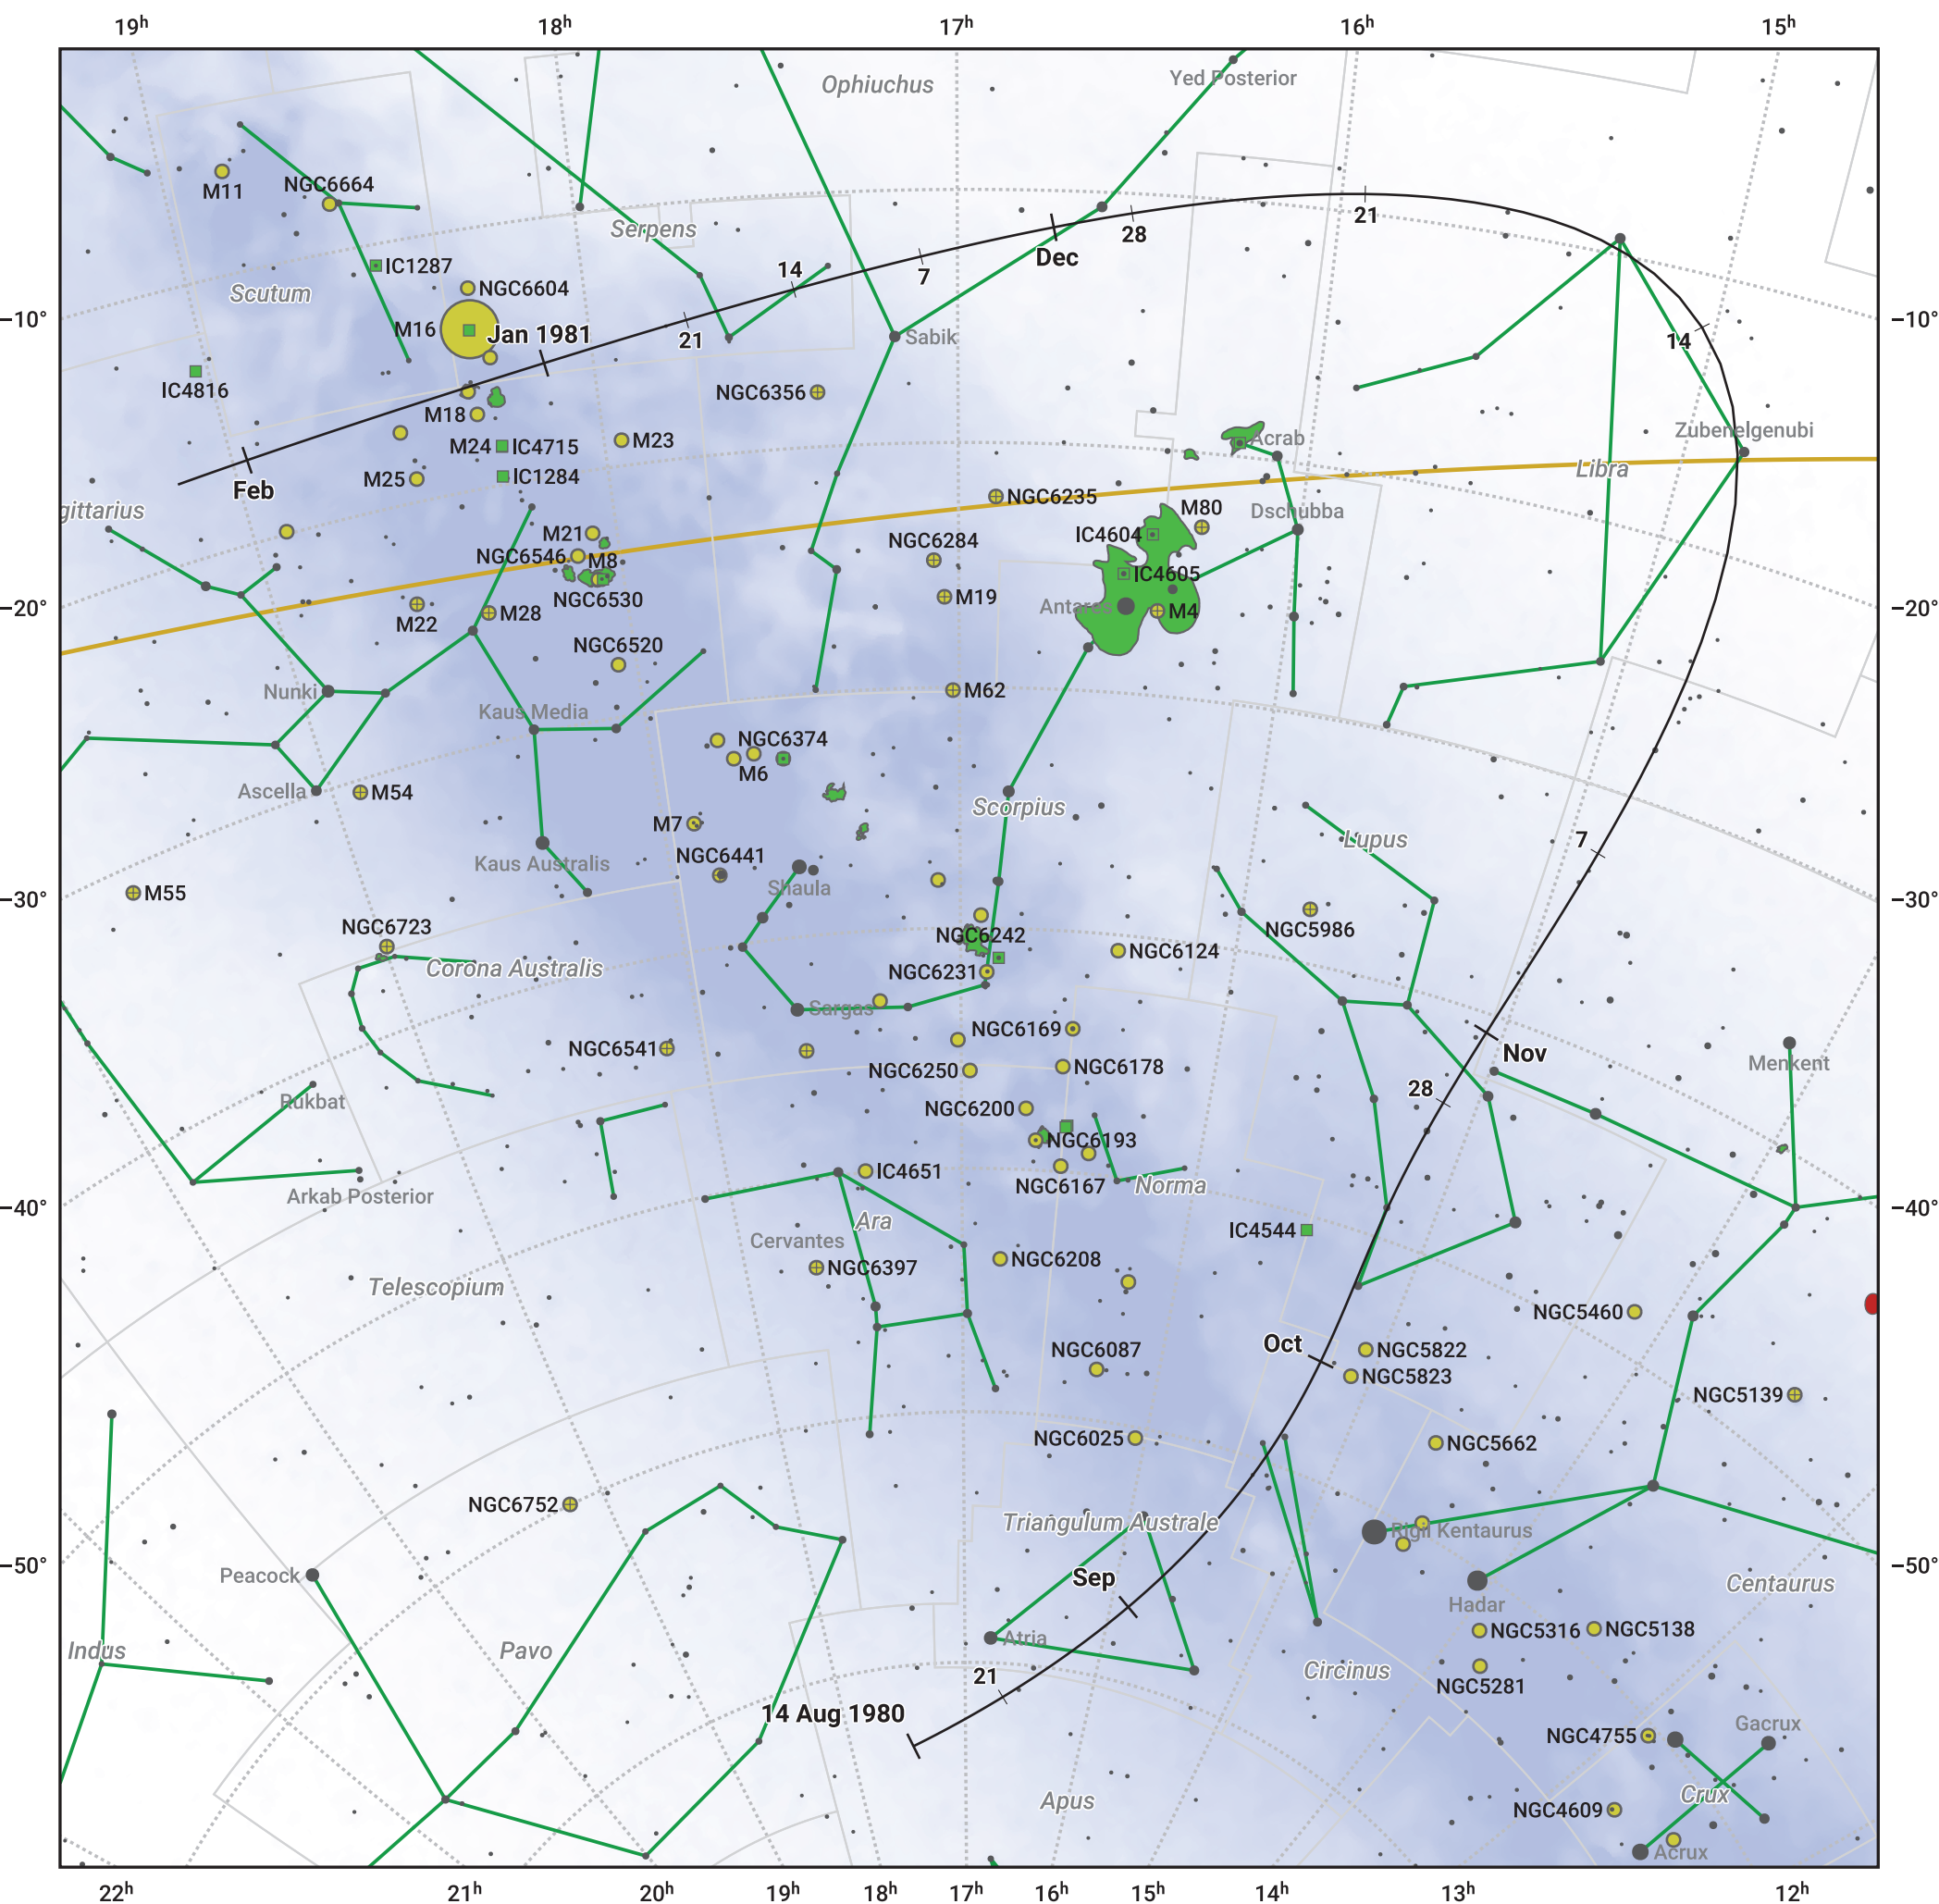

# The path of 96P/Machholz starting on 14 Aug 1980

© Dominic Ford 2011–2024. Date markers placed at midnight UTC. Downloaded from <https://in-the-sky.org>

Magnitude scale: ● -6.0 ● -5.0 ● -4.0 ● -3.0 ● -2.0 ● -1.0 ● 0.0 ● -1.0

— Ecliptic Plane

● Galaxy ■ Bright nebula ● Open cluster ● Globular cluster

Date	Mag
1980 Sep 1	18.4
1980 Sep 7	18.1
1980 Sep 24	17.1
1980 Oct 6	16.1
1980 Oct 15	15.0
1980 Oct 22	13.9
1980 Oct 27	12.8
1980 Oct 31	11.7
1980 Nov 1	11.3
1980 Nov 3	10.6
1980 Nov 6	9.1
1980 Nov 8	7.8
1980 Nov 10	6.1
1980 Nov 12	4.3
1980 Nov 15	5.7
1980 Nov 16	6.8
1980 Nov 18	8.6
1980 Nov 20	9.9
1980 Nov 22	11.0
1980 Nov 25	12.2
1980 Nov 29	13.4
1980 Dec 4	14.6
1980 Dec 10	15.7
1980 Dec 17	16.7
1980 Dec 26	17.7
1981 Jan 1	18.3
1981 Jan 7	18.8
1981 Jan 23	19.8