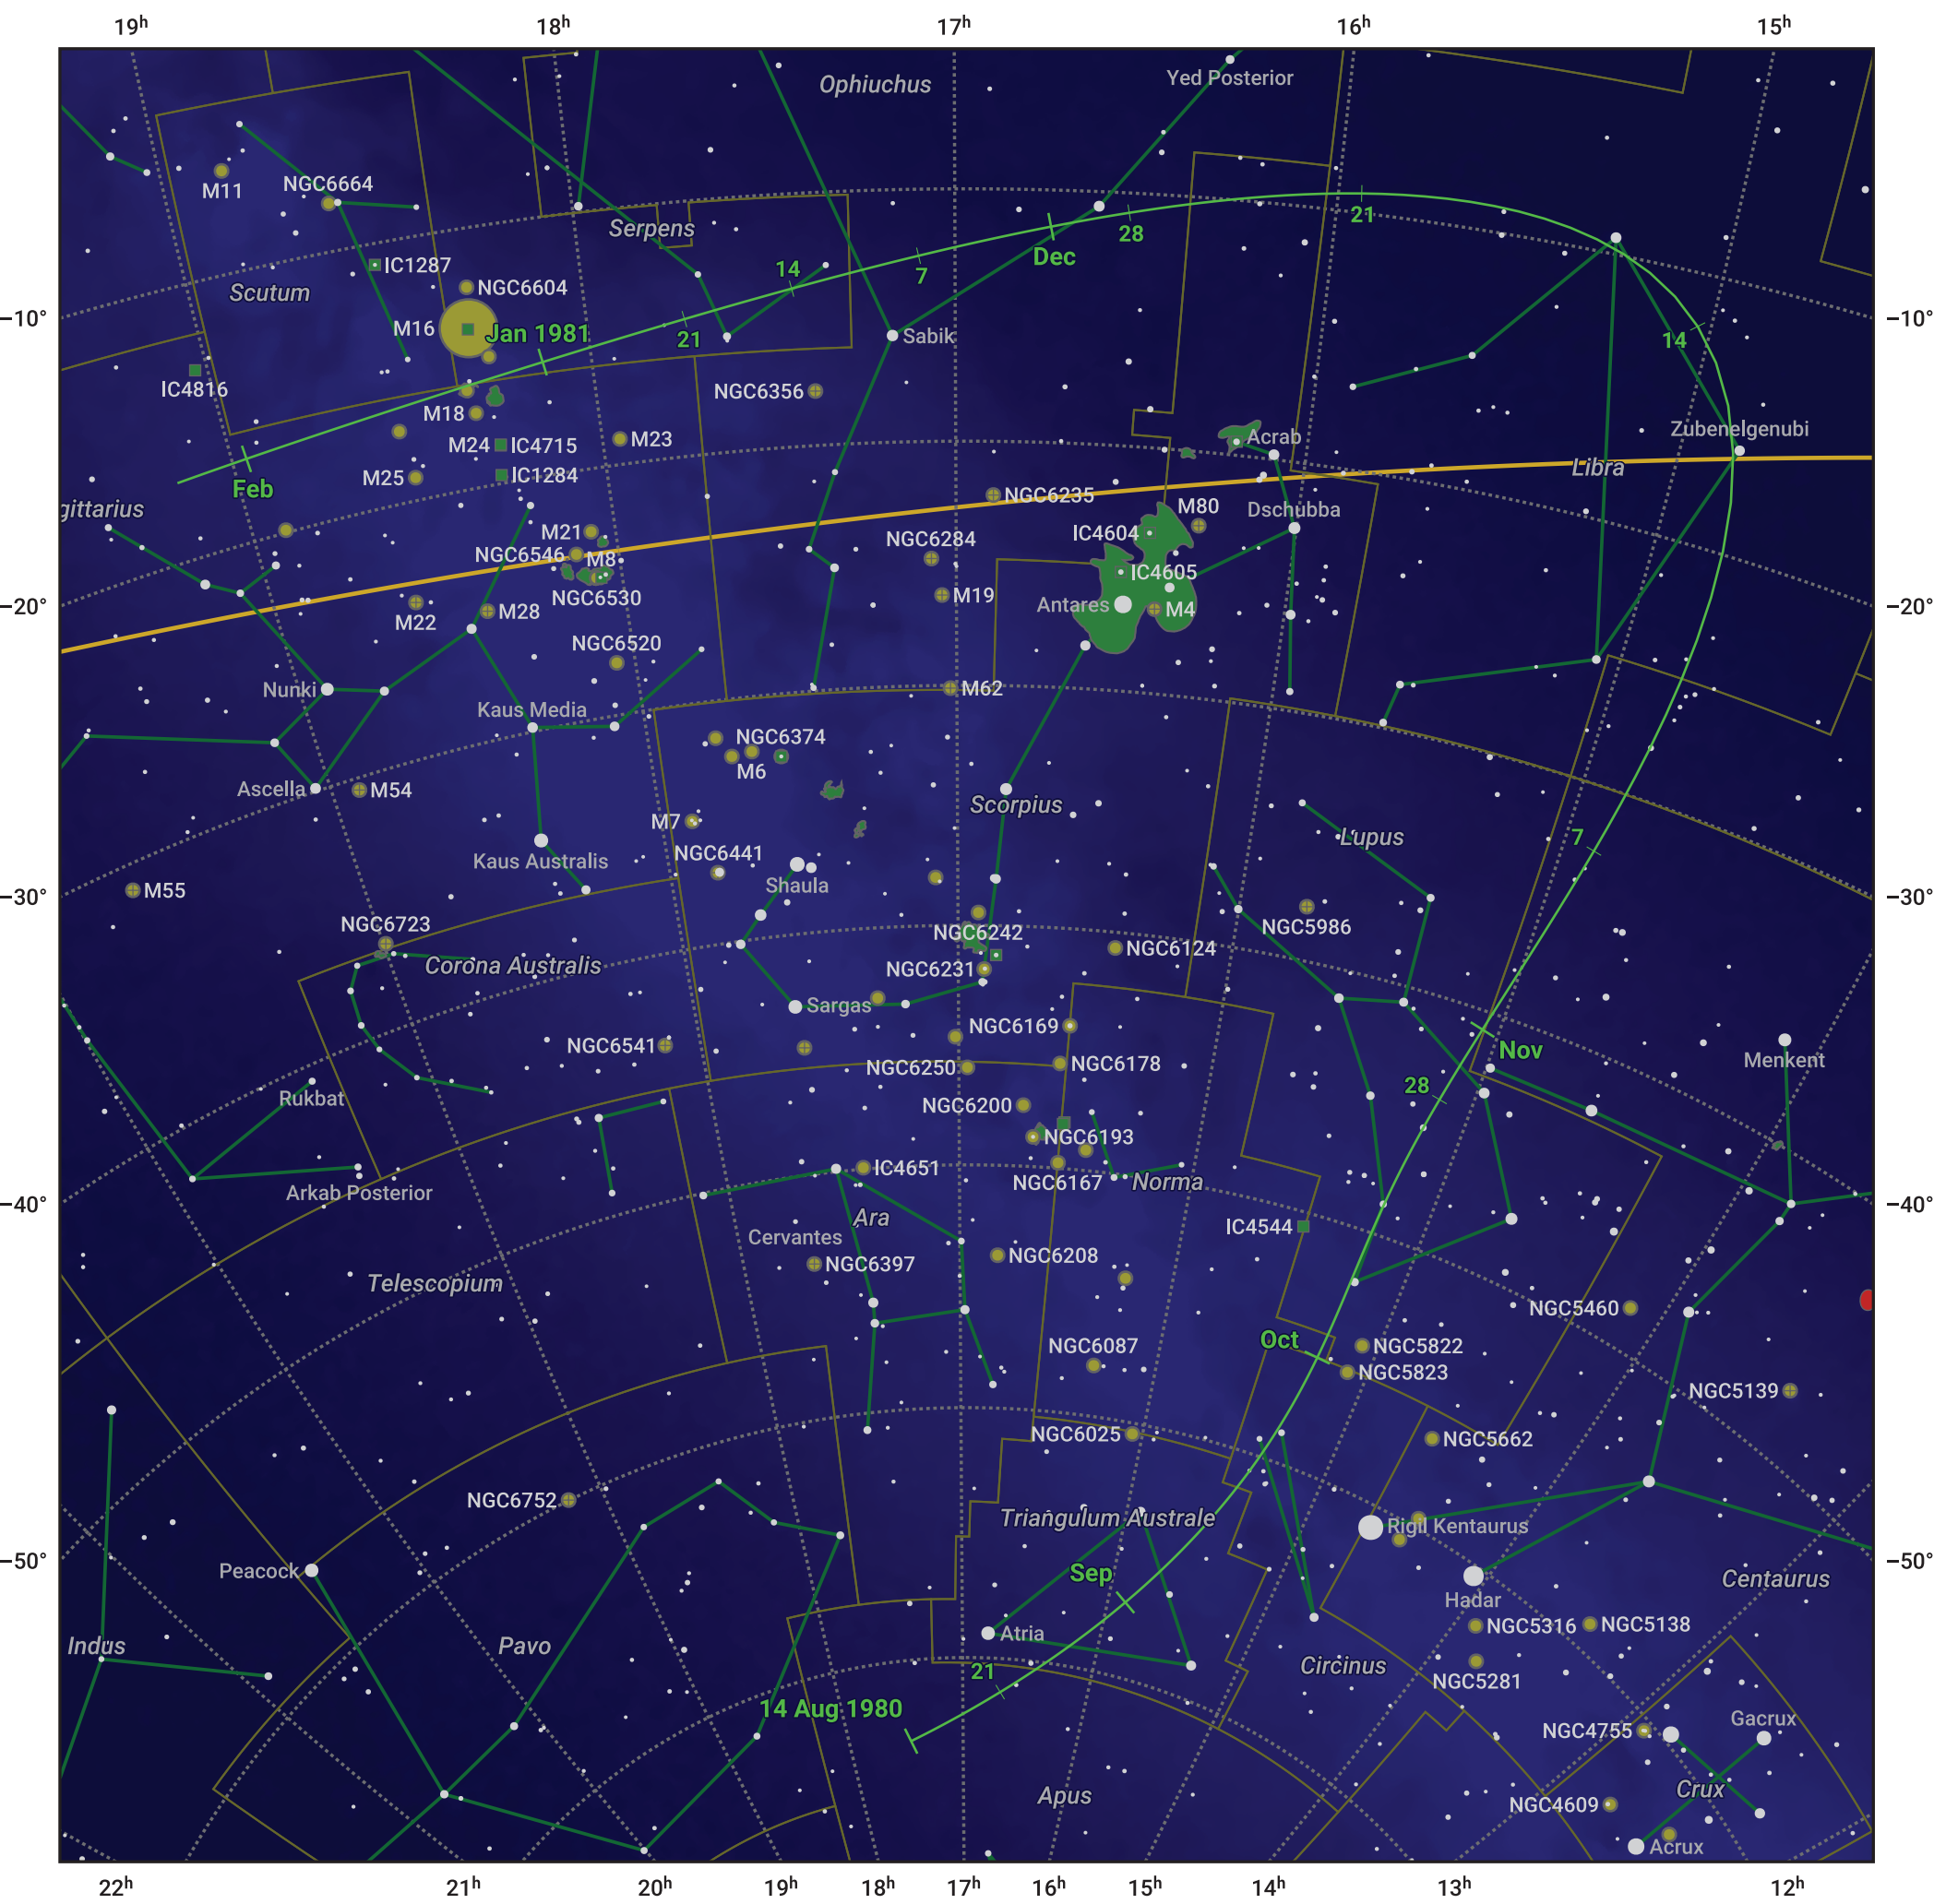

The path of 96P/Machholz starting on 14 Aug 1980

© Dominic Ford 2011–2024. Date markers placed at midnight UTC. Downloaded from <https://in-the-sky.org>

Date	Mag
1980 Sep 1	18.4
1980 Sep 7	18.1
1980 Sep 24	17.1
1980 Oct 6	16.1
1980 Oct 15	15.0
1980 Oct 22	13.9
1980 Oct 27	12.8
1980 Oct 31	11.7
1980 Nov 1	11.3
1980 Nov 3	10.6
1980 Nov 6	9.1
1980 Nov 8	7.8
1980 Nov 10	6.1
1980 Nov 12	4.3
1980 Nov 15	5.7
1980 Nov 16	6.8
1980 Nov 18	8.6
1980 Nov 20	9.9
1980 Nov 22	11.0
1980 Nov 25	12.2
1980 Nov 29	13.4
1980 Dec 4	14.6
1980 Dec 10	15.7
1980 Dec 17	16.7
1980 Dec 26	17.7
1981 Jan 1	18.3
1981 Jan 7	18.8
1981 Jan 23	19.8