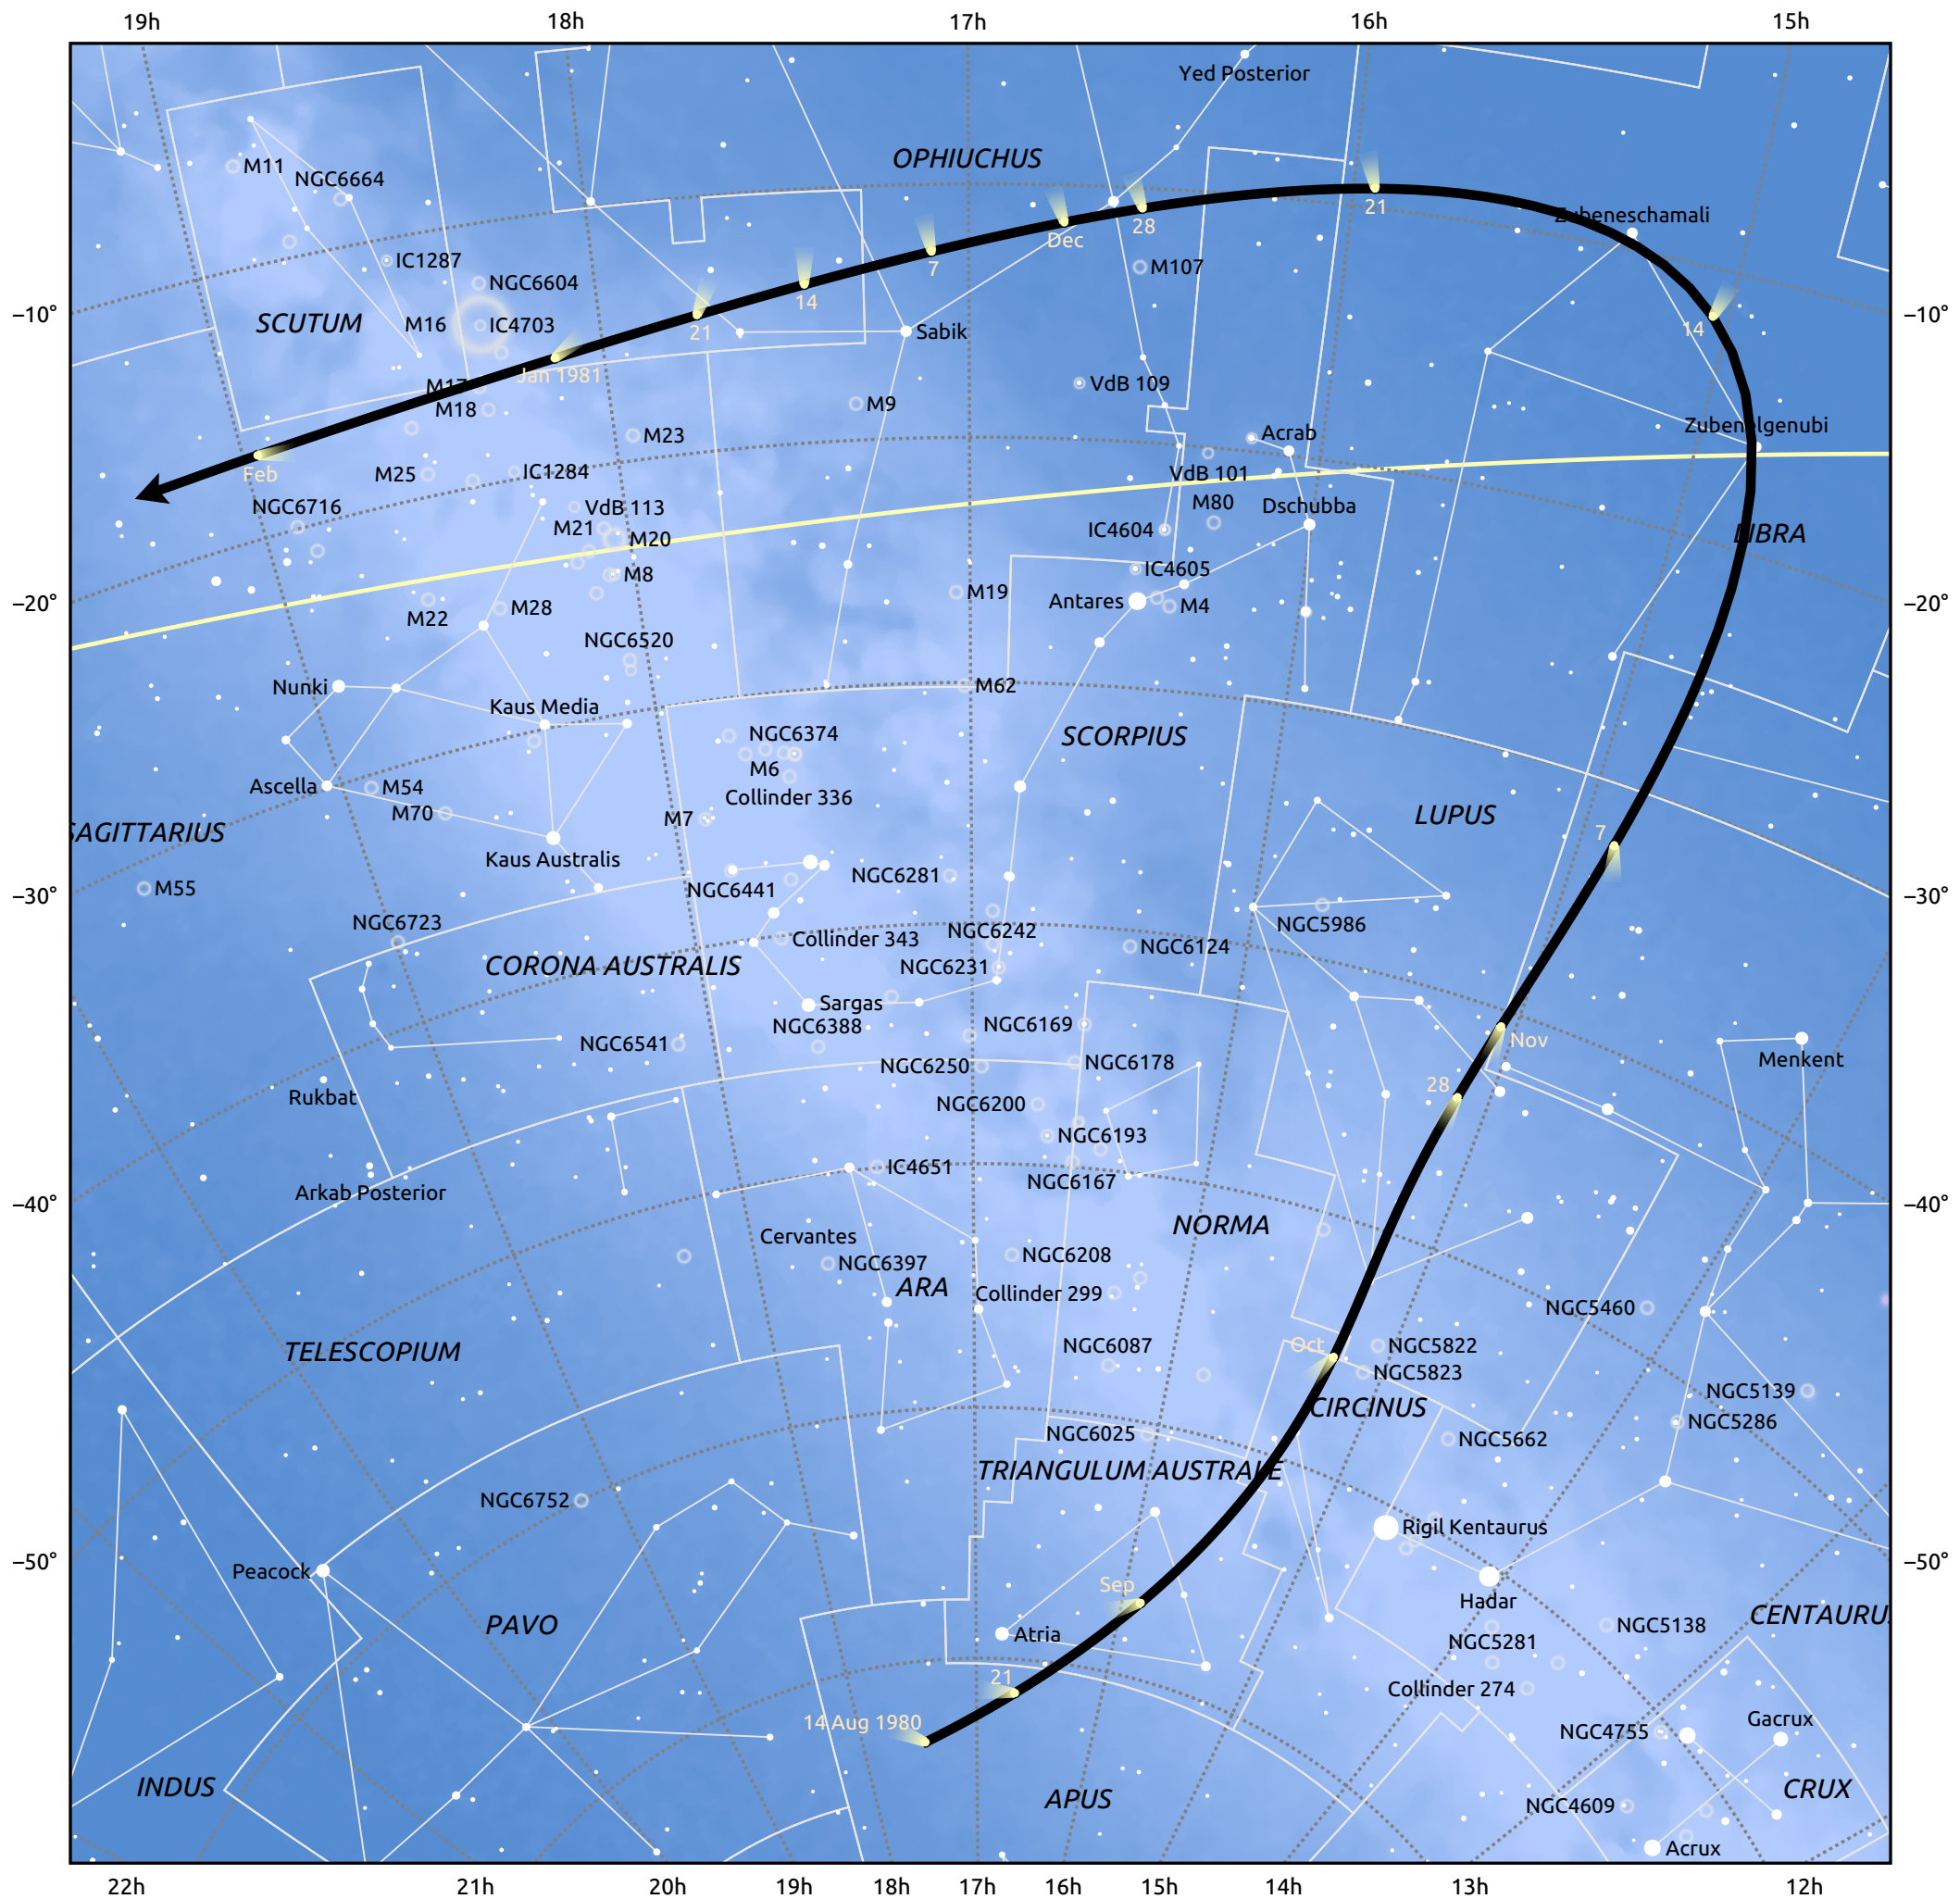

The path of 96P/Machholz starting on 14 Aug 1980

© Dominic Ford 2011–2025. Date markers placed at midnight UTC. Downloaded from <https://in-the-sky.org>

Magnitude scale: ● 6.0 ● 5.0 ● 4.0 ● 3.0 ● 2.0 ● 1.0 ● 0.0 ● -1.0

— Ecliptic Plane

Galaxy Bright nebula Open cluster Globular cluster Planetary nebula

Date	Mag
1980 Sep 1	18.4
1980 Sep 7	18.1
1980 Sep 24	17.1
1980 Oct 6	16.1
1980 Oct 15	15.0
1980 Oct 22	13.8
1980 Oct 27	12.8
1980 Oct 31	11.6
1980 Nov 1	11.3
1980 Nov 3	10.5
1980 Nov 6	9.1
1980 Nov 8	7.7
1980 Nov 10	6.0
1980 Nov 12	4.2
1980 Nov 15	5.8
1980 Nov 16	6.9
1980 Nov 18	8.6
1980 Nov 20	10.0
1980 Nov 22	11.0
1980 Nov 25	12.2
1980 Nov 29	13.4
1980 Dec 4	14.6
1980 Dec 10	15.7
1980 Dec 18	16.8
1980 Dec 28	17.9
1981 Jan 1	18.3
1981 Jan 10	19.0
1981 Jan 27	20.0