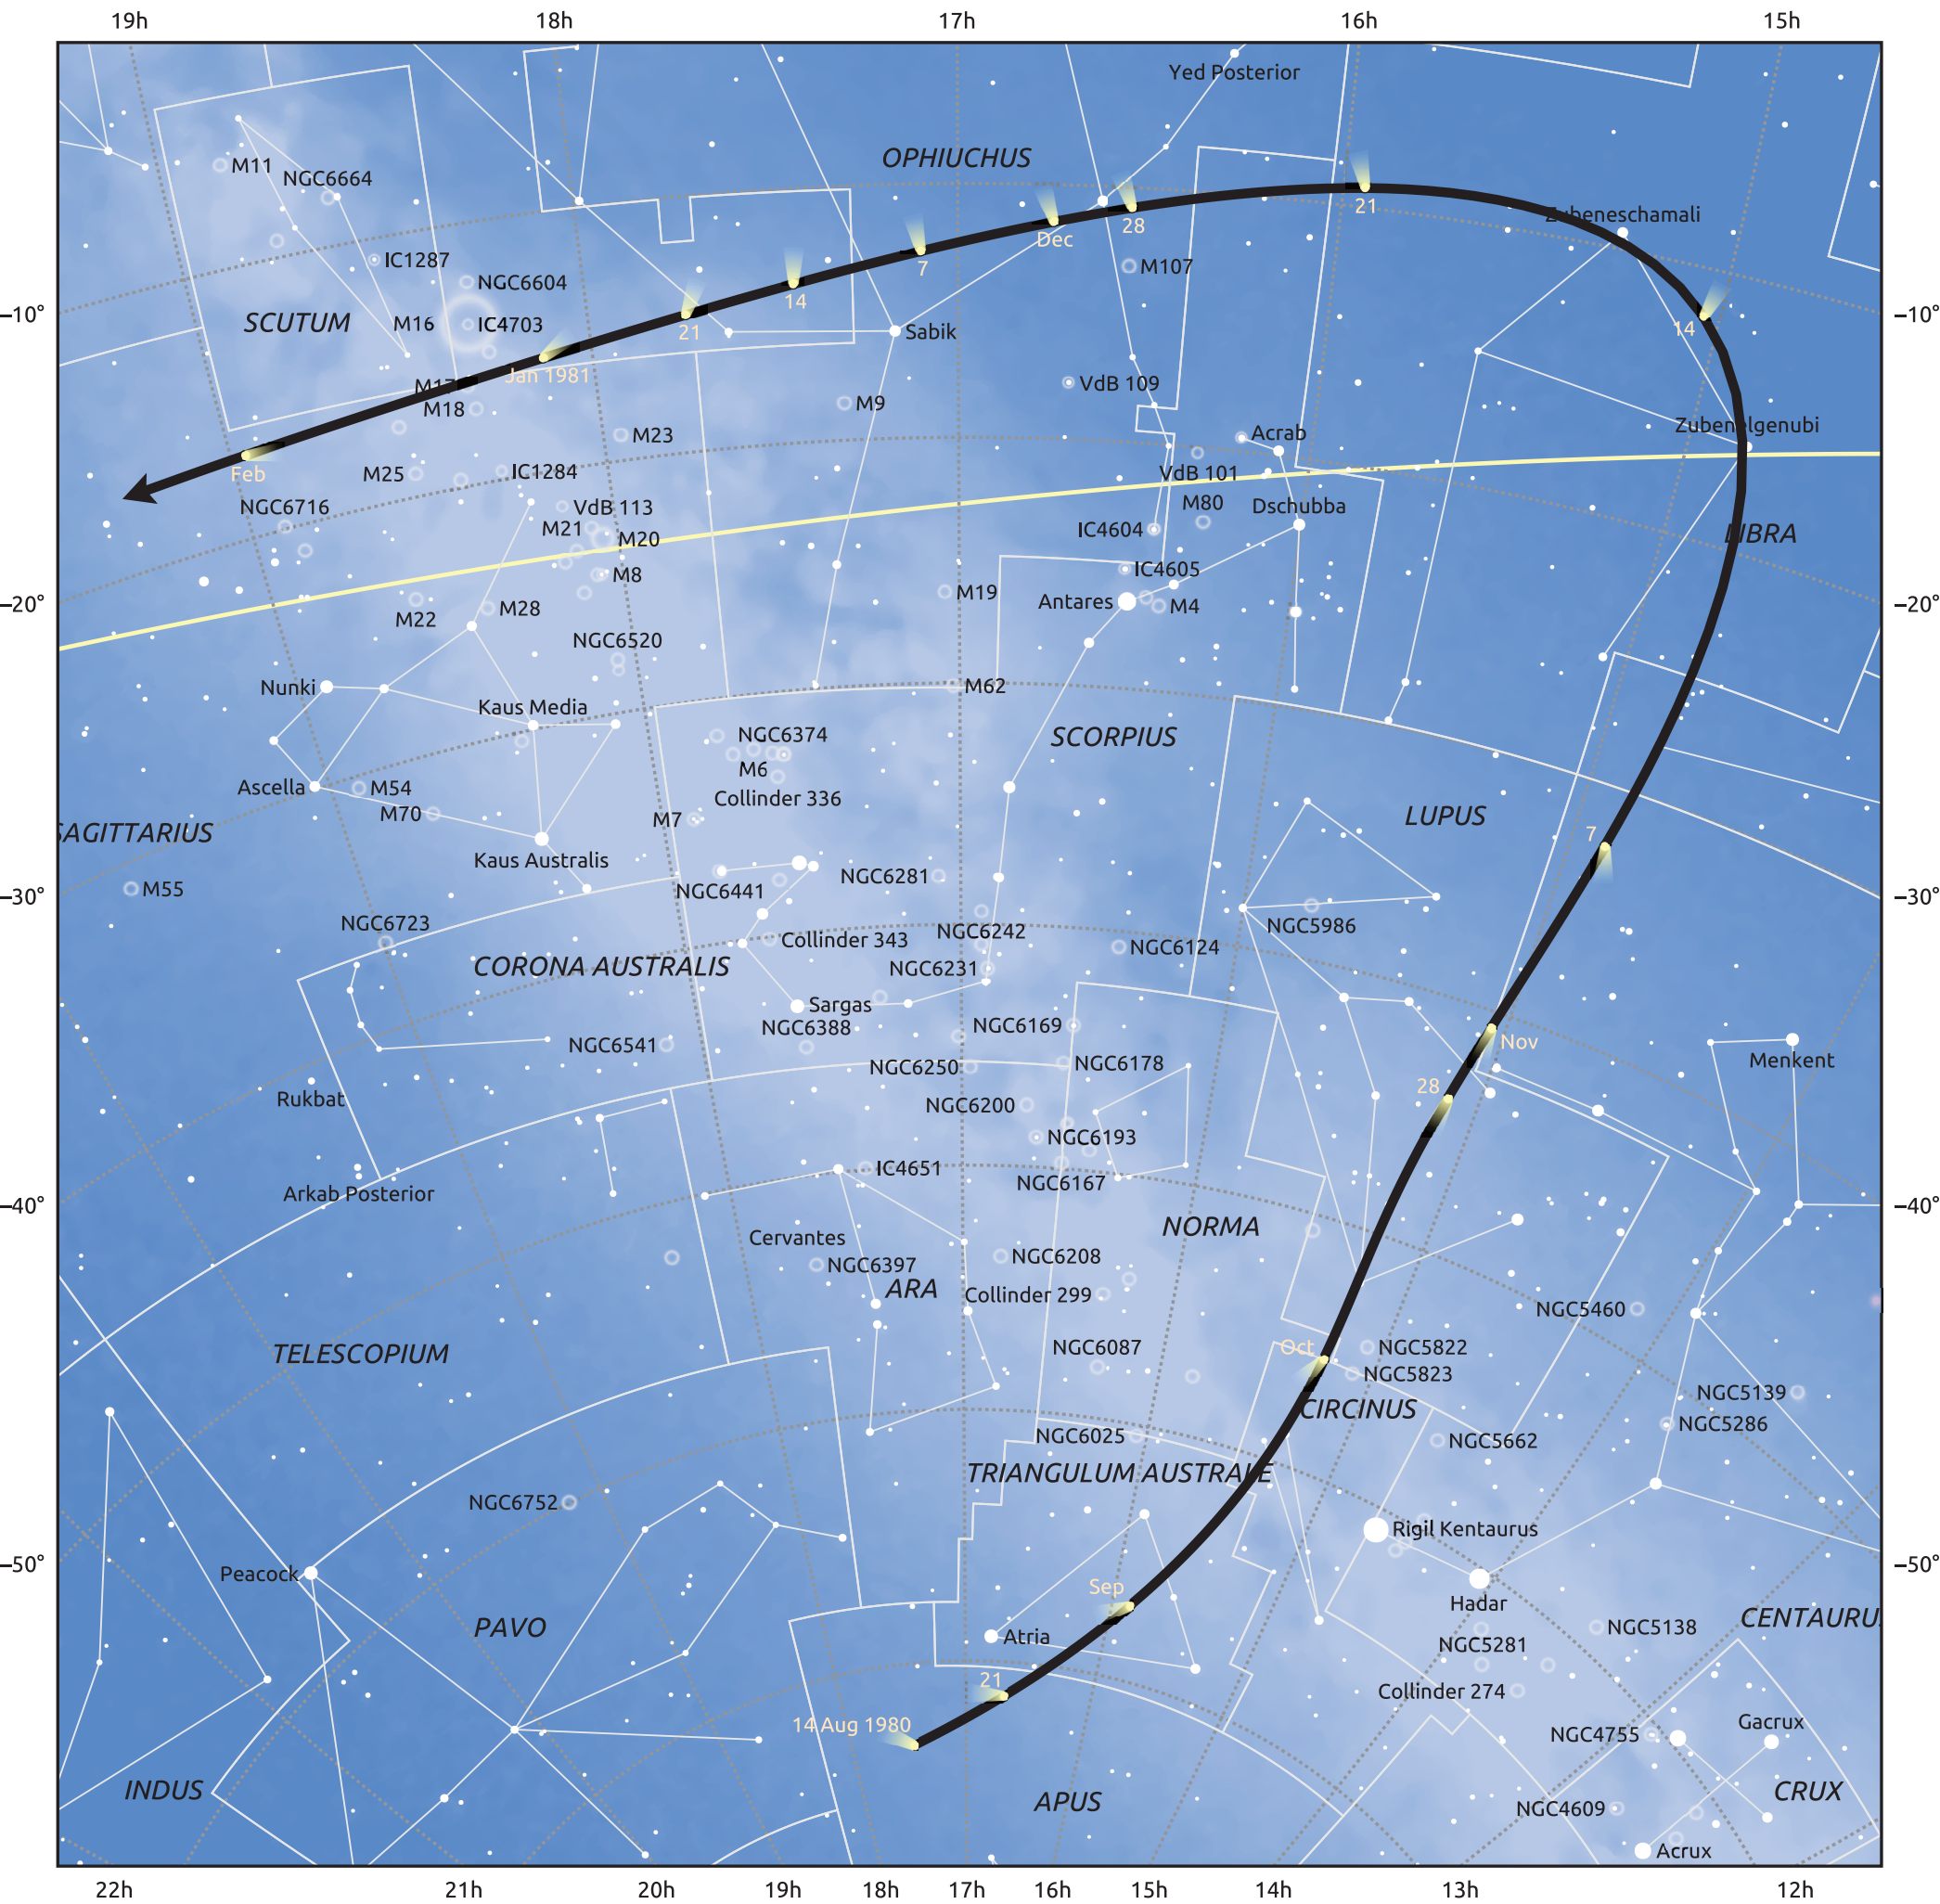

The path of 96P/Machholz starting on 14 Aug 1980

© Dominic Ford 2011–2025. Date markers placed at midnight UTC. Downloaded from <https://in-the-sky.org>

Magnitude scale: • 6.0 • 5.0 • 4.0 • 3.0 • 2.0 • 1.0 • 0.0 • -1.0

— Ecliptic Plane

Galaxy Bright nebula Open cluster Globular cluster Planetary nebula

Date	Mag
1980 Sep 1	18.4
1980 Sep 7	18.1
1980 Sep 24	17.1
1980 Oct 6	16.1
1980 Oct 15	15.0
1980 Oct 22	13.8
1980 Oct 27	12.8
1980 Oct 31	11.6
1980 Nov 1	11.3
1980 Nov 3	10.5
1980 Nov 6	9.1
1980 Nov 8	7.7
1980 Nov 10	6.0
1980 Nov 12	4.2
1980 Nov 15	5.8
1980 Nov 16	6.9
1980 Nov 18	8.6
1980 Nov 20	10.0
1980 Nov 22	11.0
1980 Nov 25	12.2
1980 Nov 29	13.4
1980 Dec 4	14.6
1980 Dec 10	15.7
1980 Dec 18	16.8
1980 Dec 28	17.9
1981 Jan 1	18.3
1981 Jan 10	19.0
1981 Jan 27	20.0