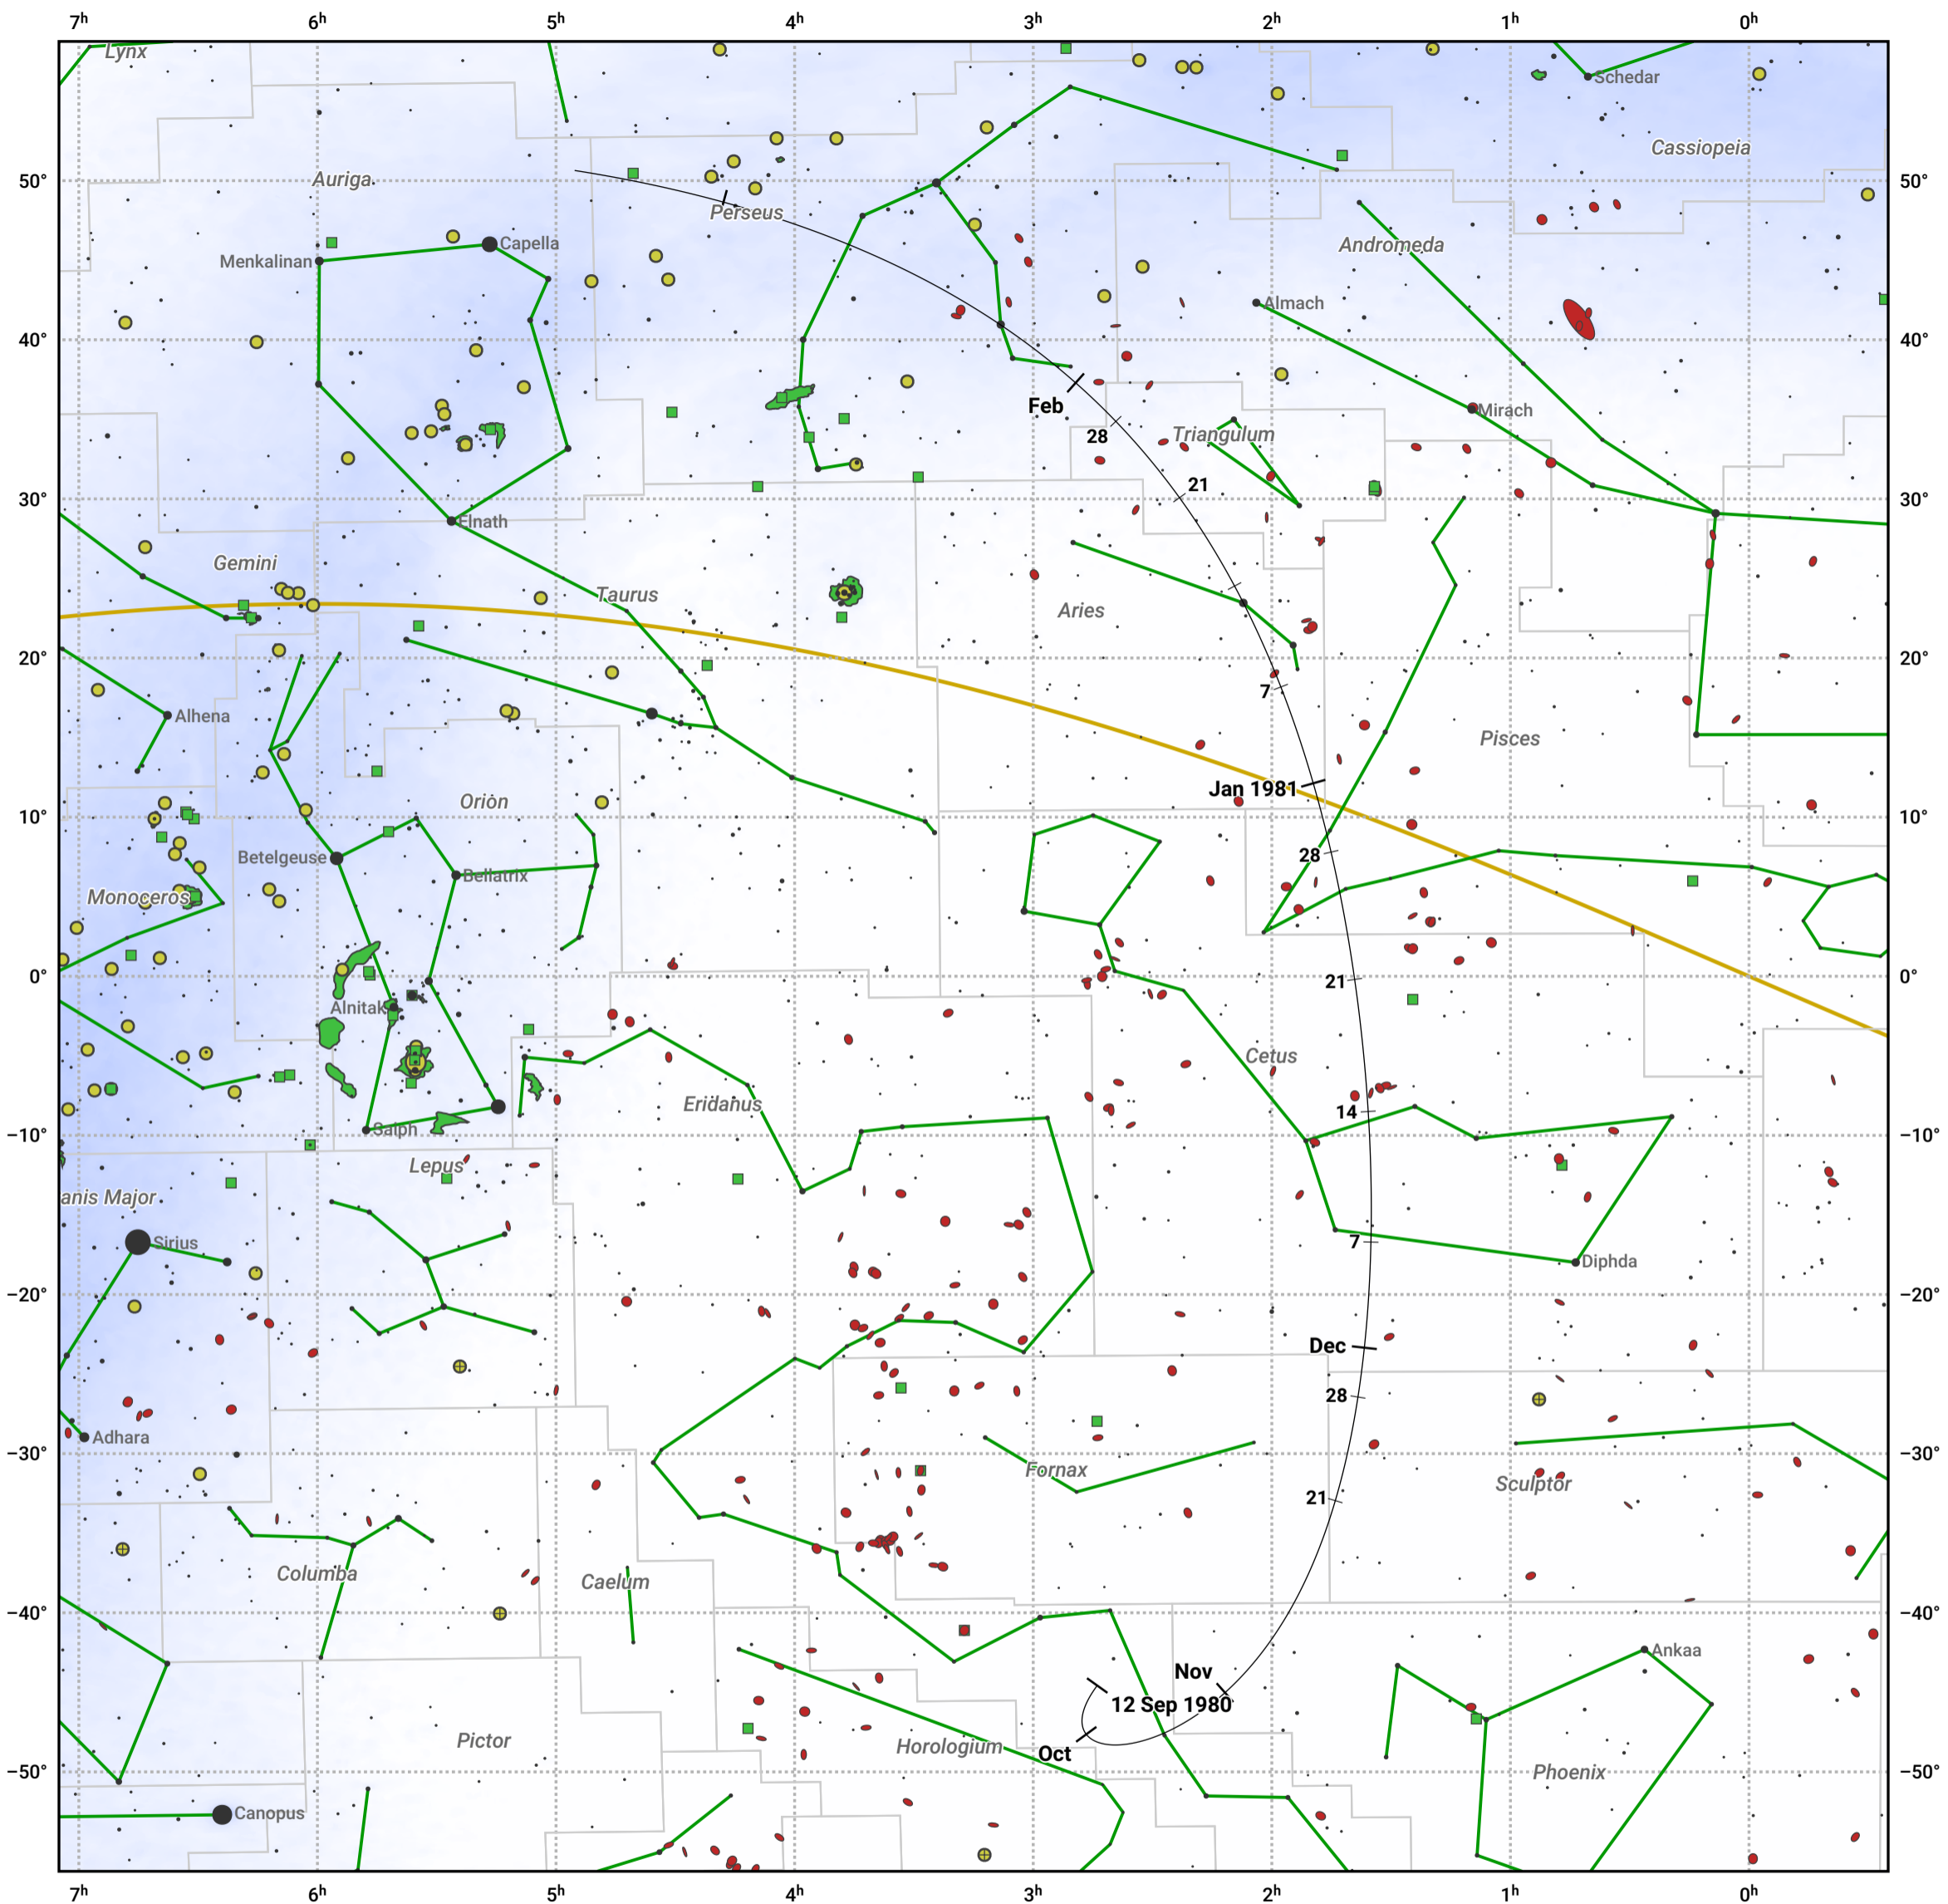

The path of 19P/Borrelly starting on 12 Sep 1980

© Dominic Ford 2011–2024. Date markers placed at midnight UTC. Downloaded from <https://in-the-sky.org>

Magnitude scale: ● -6.0 ● -5.0 ● -4.0 ● -3.0 ● -2.0 ● -1.0 ● 0.0 ● -1.0 ● -2.0

— Ecliptic Plane

● Galaxy ■ Bright nebula ● Open cluster ⊕ Globular cluster

Date	Mag
1980 Oct 6	10.4
1980 Oct 31	9.3
1980 Nov 1	9.3
1980 Dec 8	8.3
1981 Jan 1	8.6
1981 Jan 24	9.4
1981 Feb 16	10.4
1981 Mar 1	11.0
1981 Mar 10	11.4