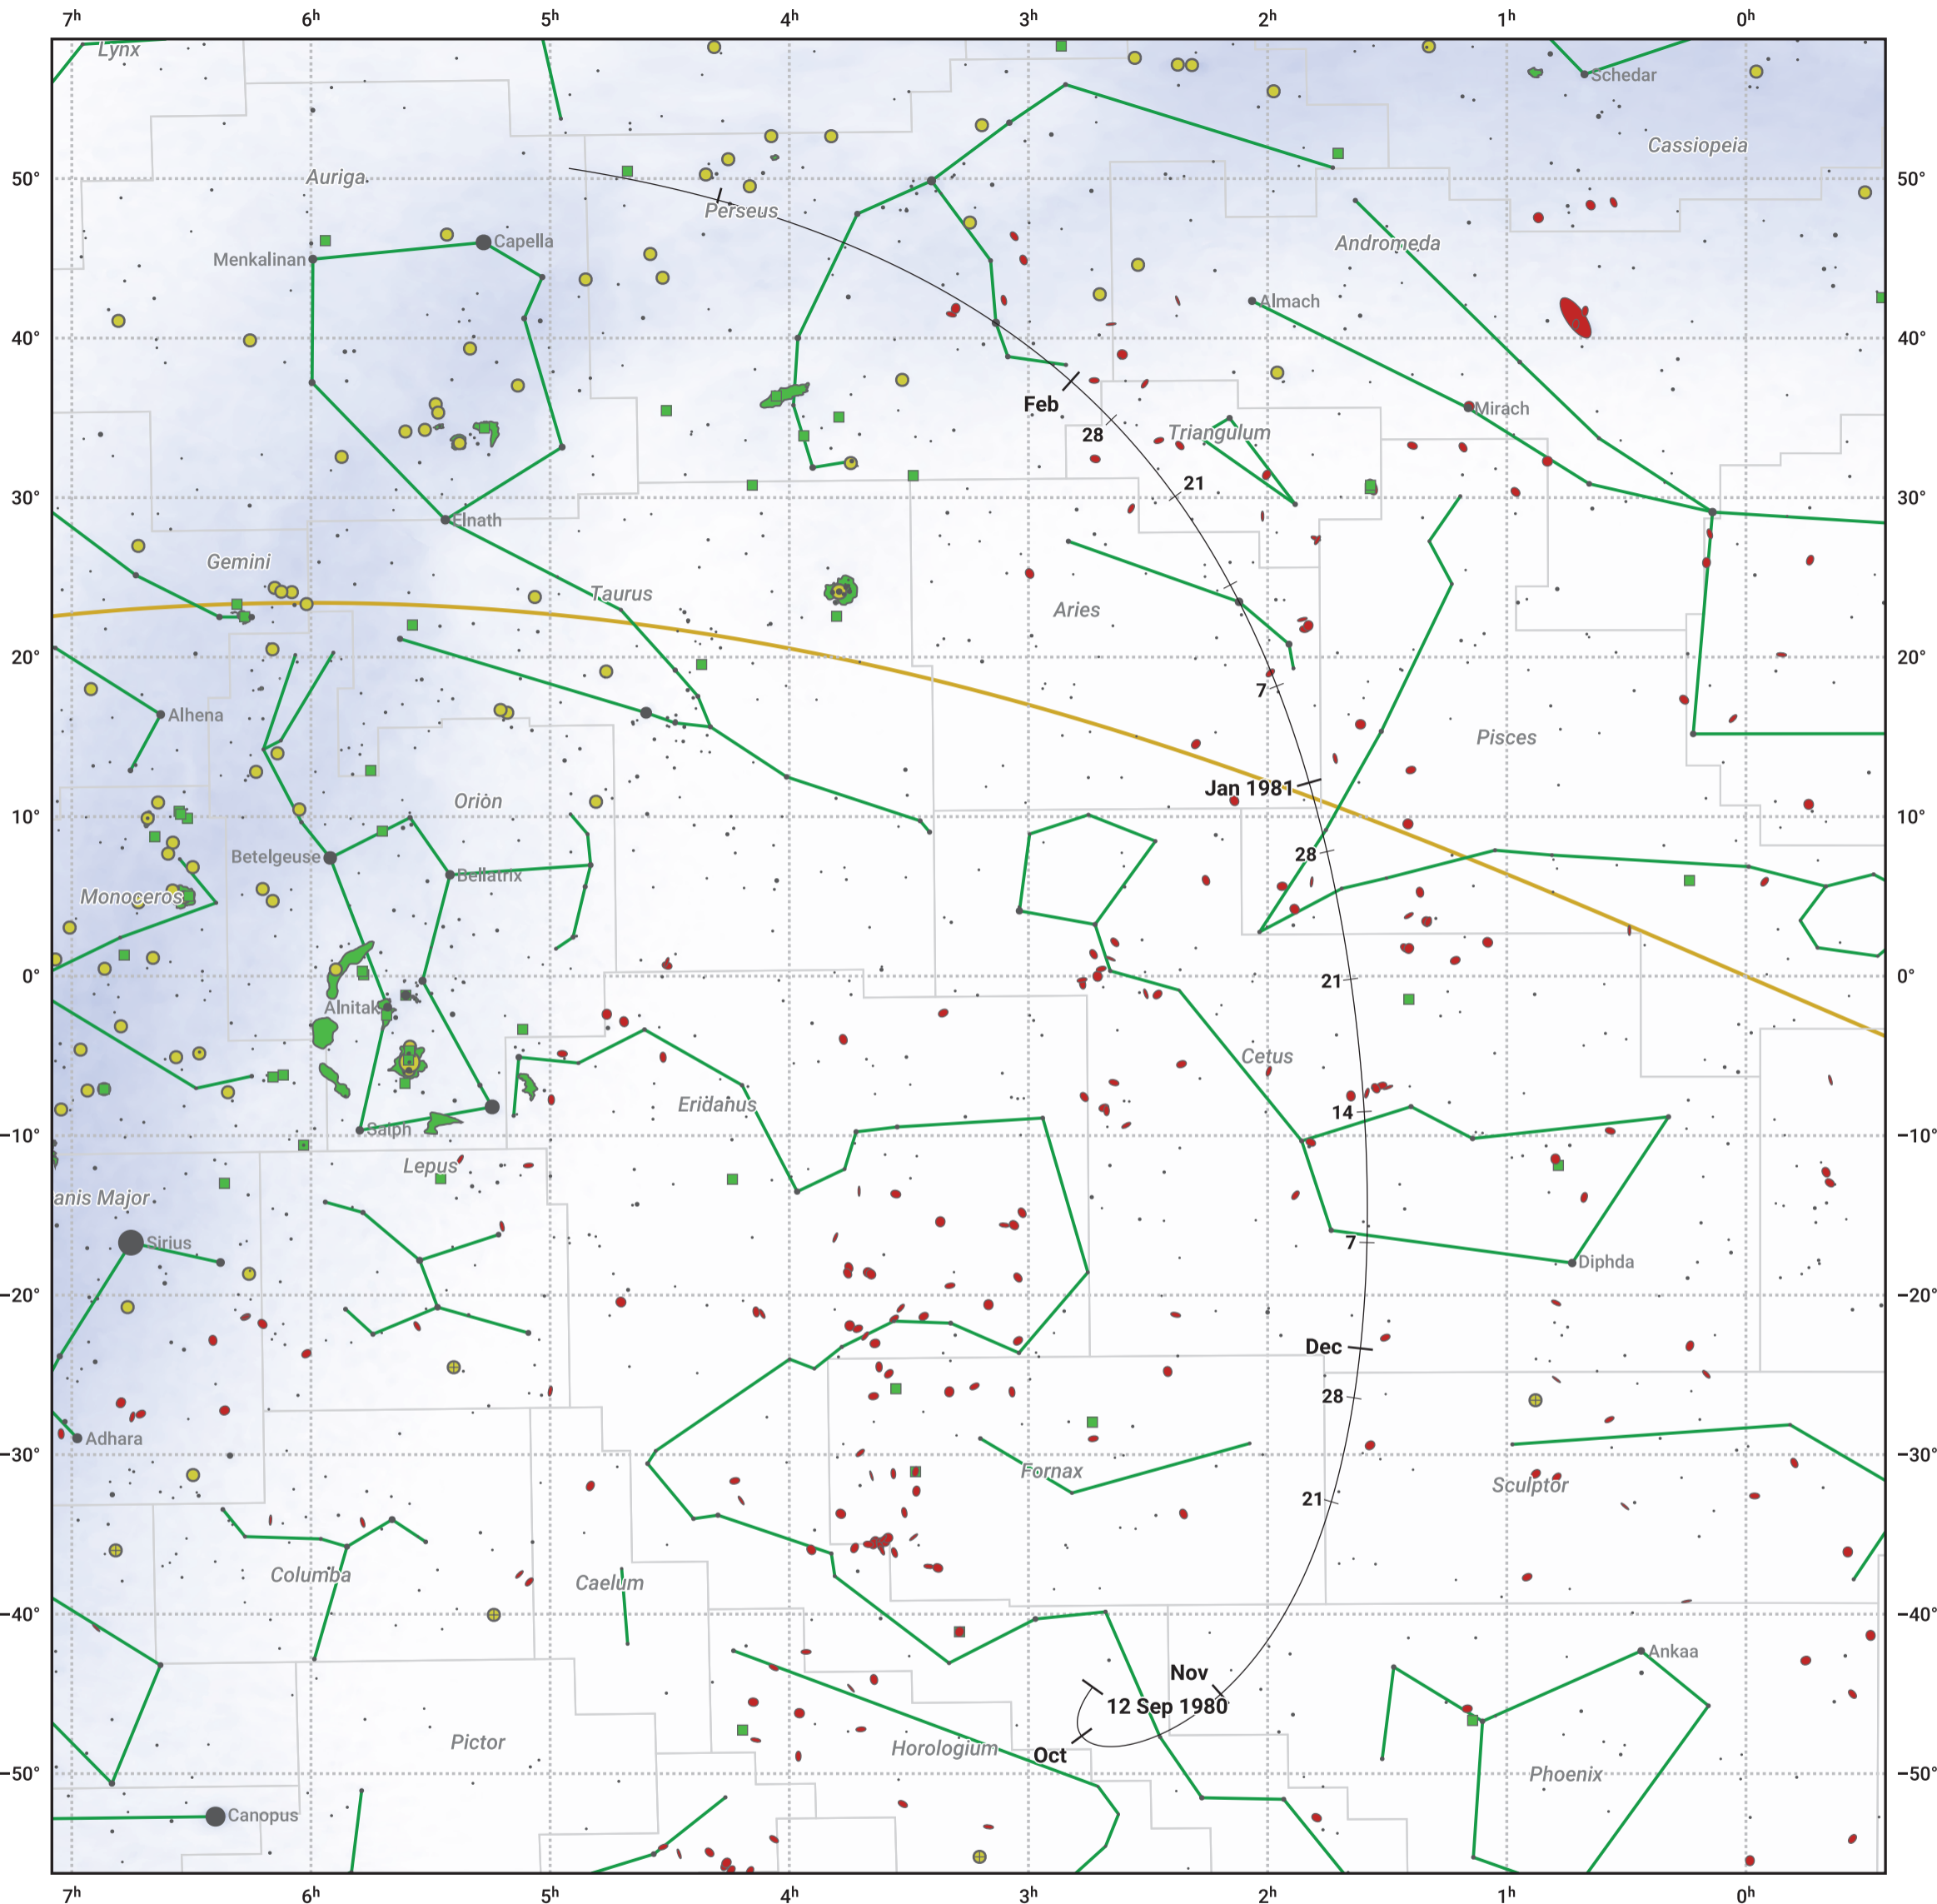

The path of 19P/Borrelly starting on 12 Sep 1980

© Dominic Ford 2011–2024. Date markers placed at midnight UTC. Downloaded from <https://in-the-sky.org>

Magnitude scale: 6.0 5.0 4.0 3.0 2.0 1.0 0.0 -1.0 -2.0

— Ecliptic Plane

Galaxy Bright nebula Open cluster Globular cluster

Date	Mag
1980 Oct 6	10.4
1980 Oct 31	9.3
1980 Nov 1	9.3
1980 Dec 8	8.3
1981 Jan 1	8.6
1981 Jan 24	9.4
1981 Feb 16	10.4
1981 Mar 1	11.0
1981 Mar 10	11.4