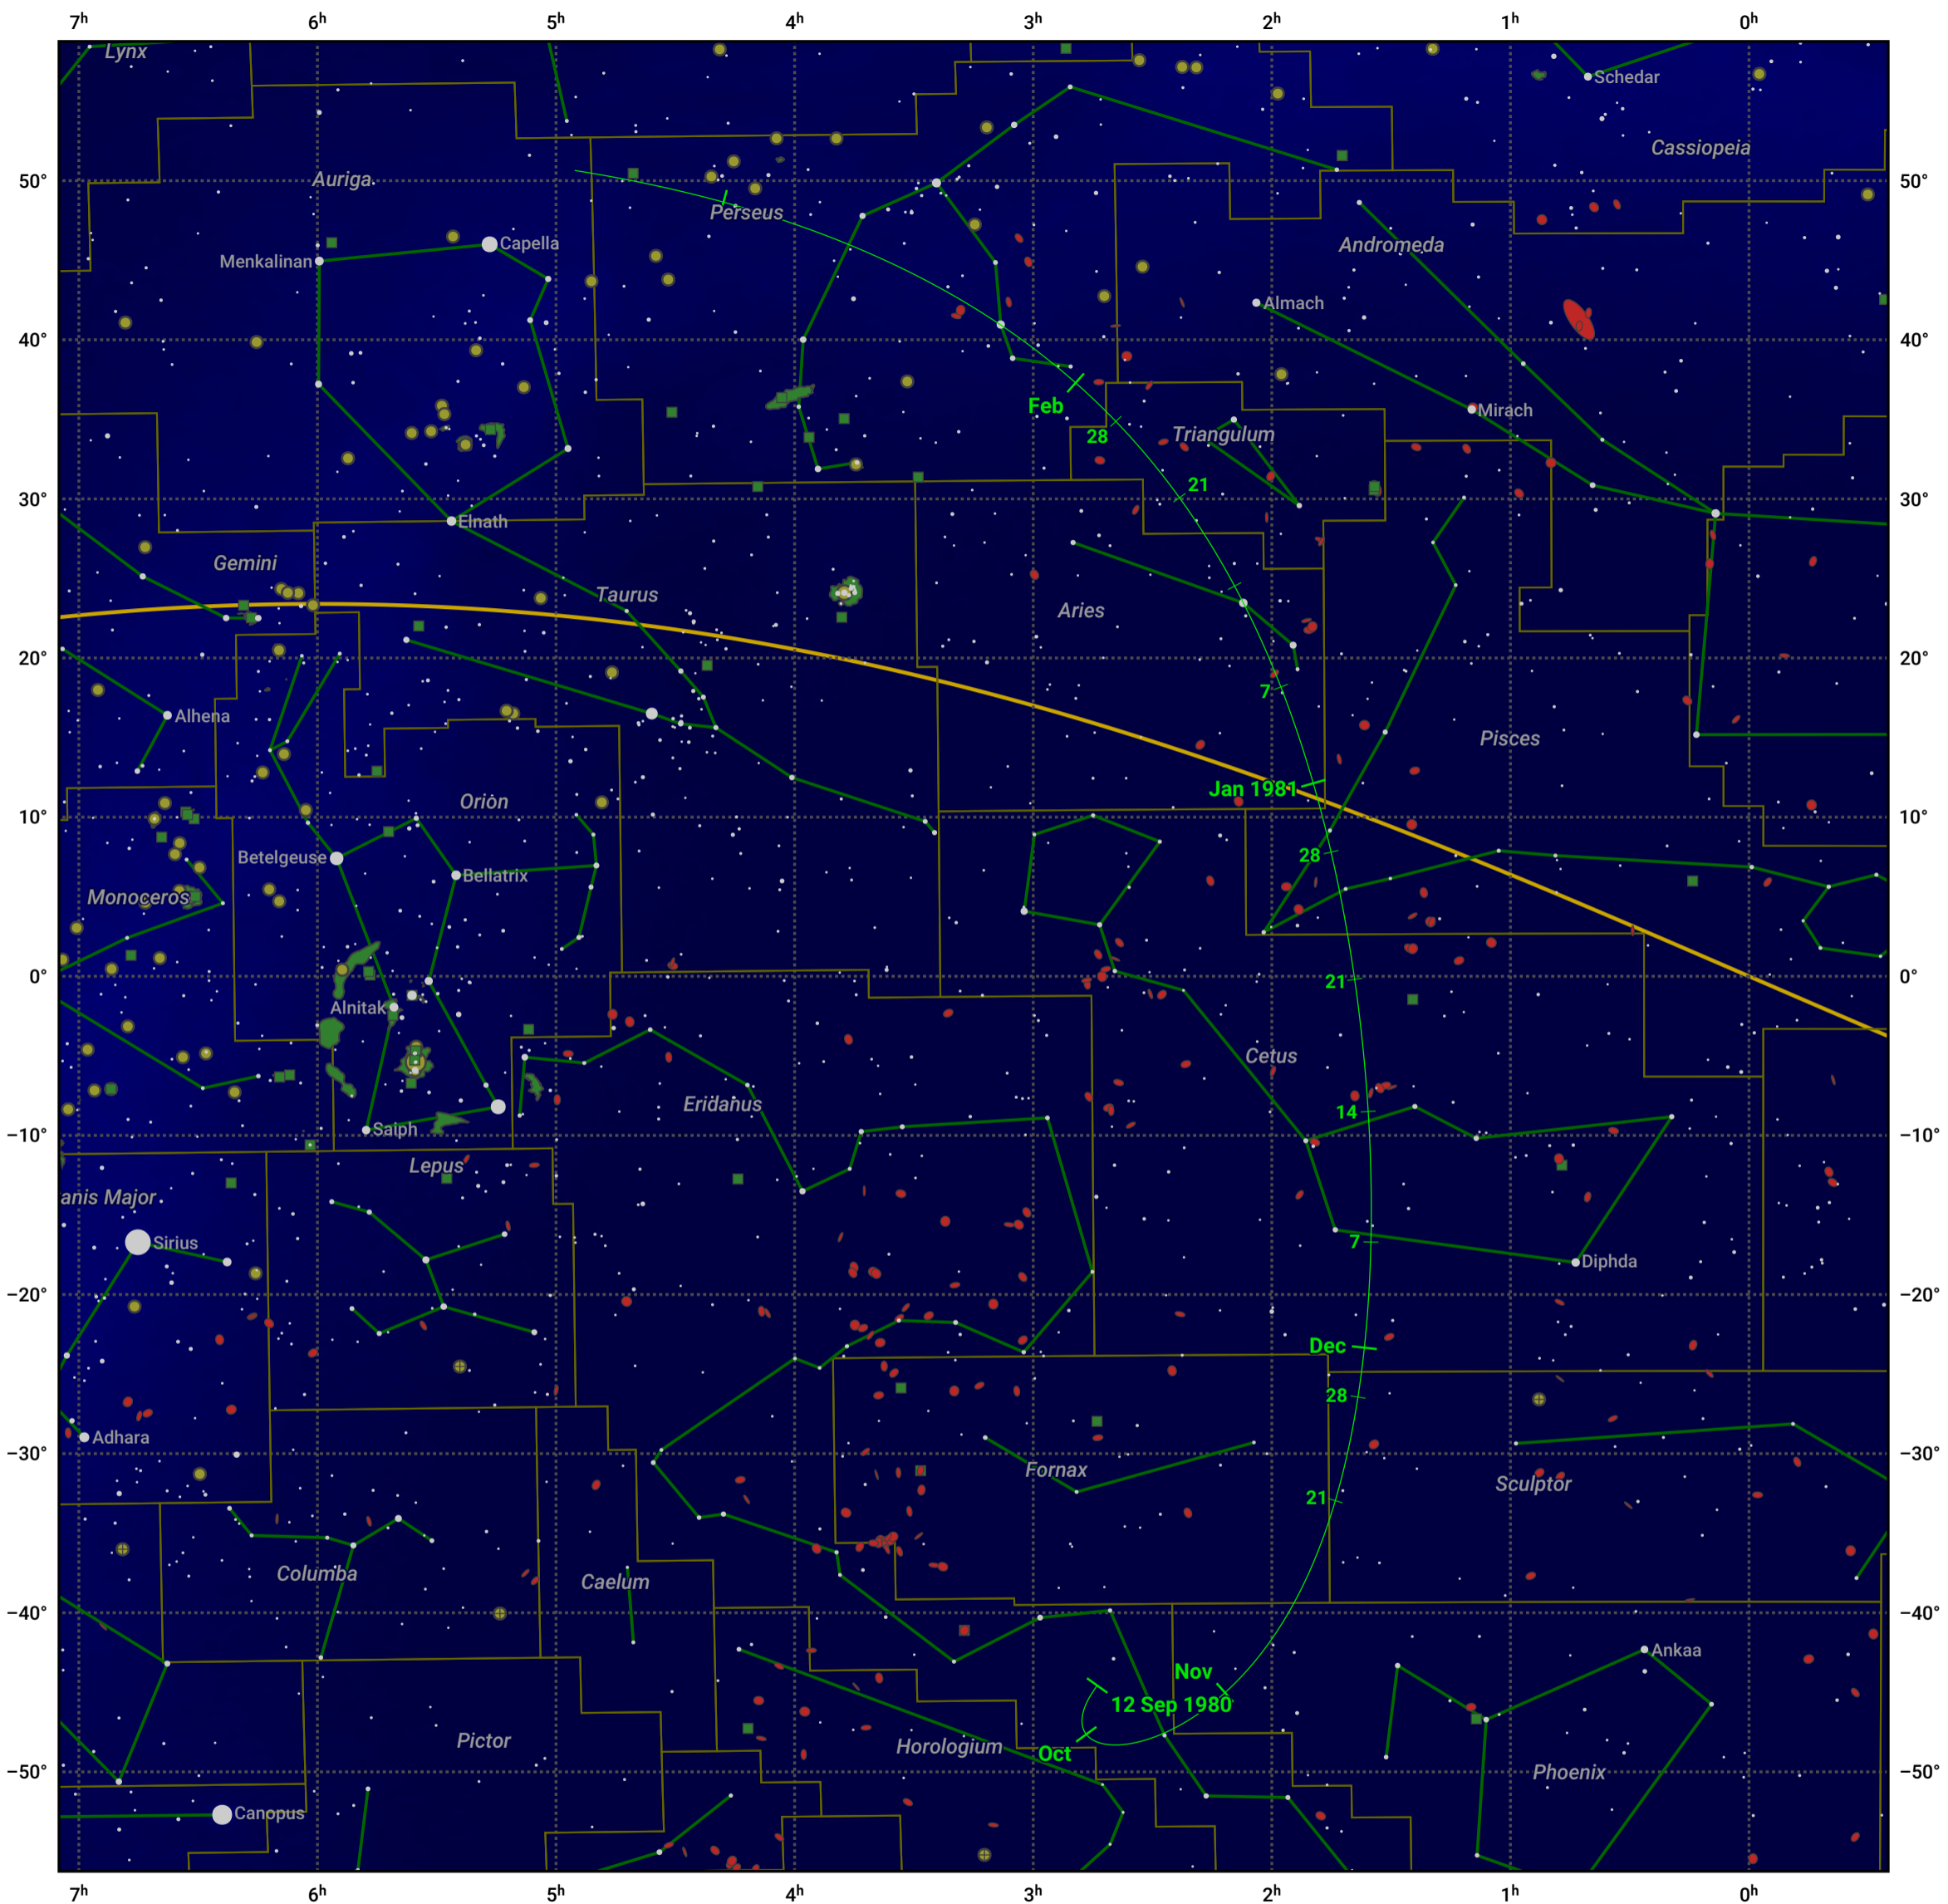

The path of 19P/Borrelly starting on 12 Sep 1980

© Dominic Ford 2011–2024. Date markers placed at midnight UTC. Downloaded from <https://in-the-sky.org>

Magnitude scale: -6.0 -5.0 -4.0 -3.0 -2.0 -1.0 -2.0

Ecliptic Plane

Galaxy Bright nebula Open cluster Globular cluster

Date	Mag
1980 Oct 6	10.4
1980 Oct 31	9.3
1980 Nov 1	9.3
1980 Dec 8	8.3
1981 Jan 1	8.6
1981 Jan 24	9.4
1981 Feb 16	10.4
1981 Mar 1	11.0
1981 Mar 10	11.4