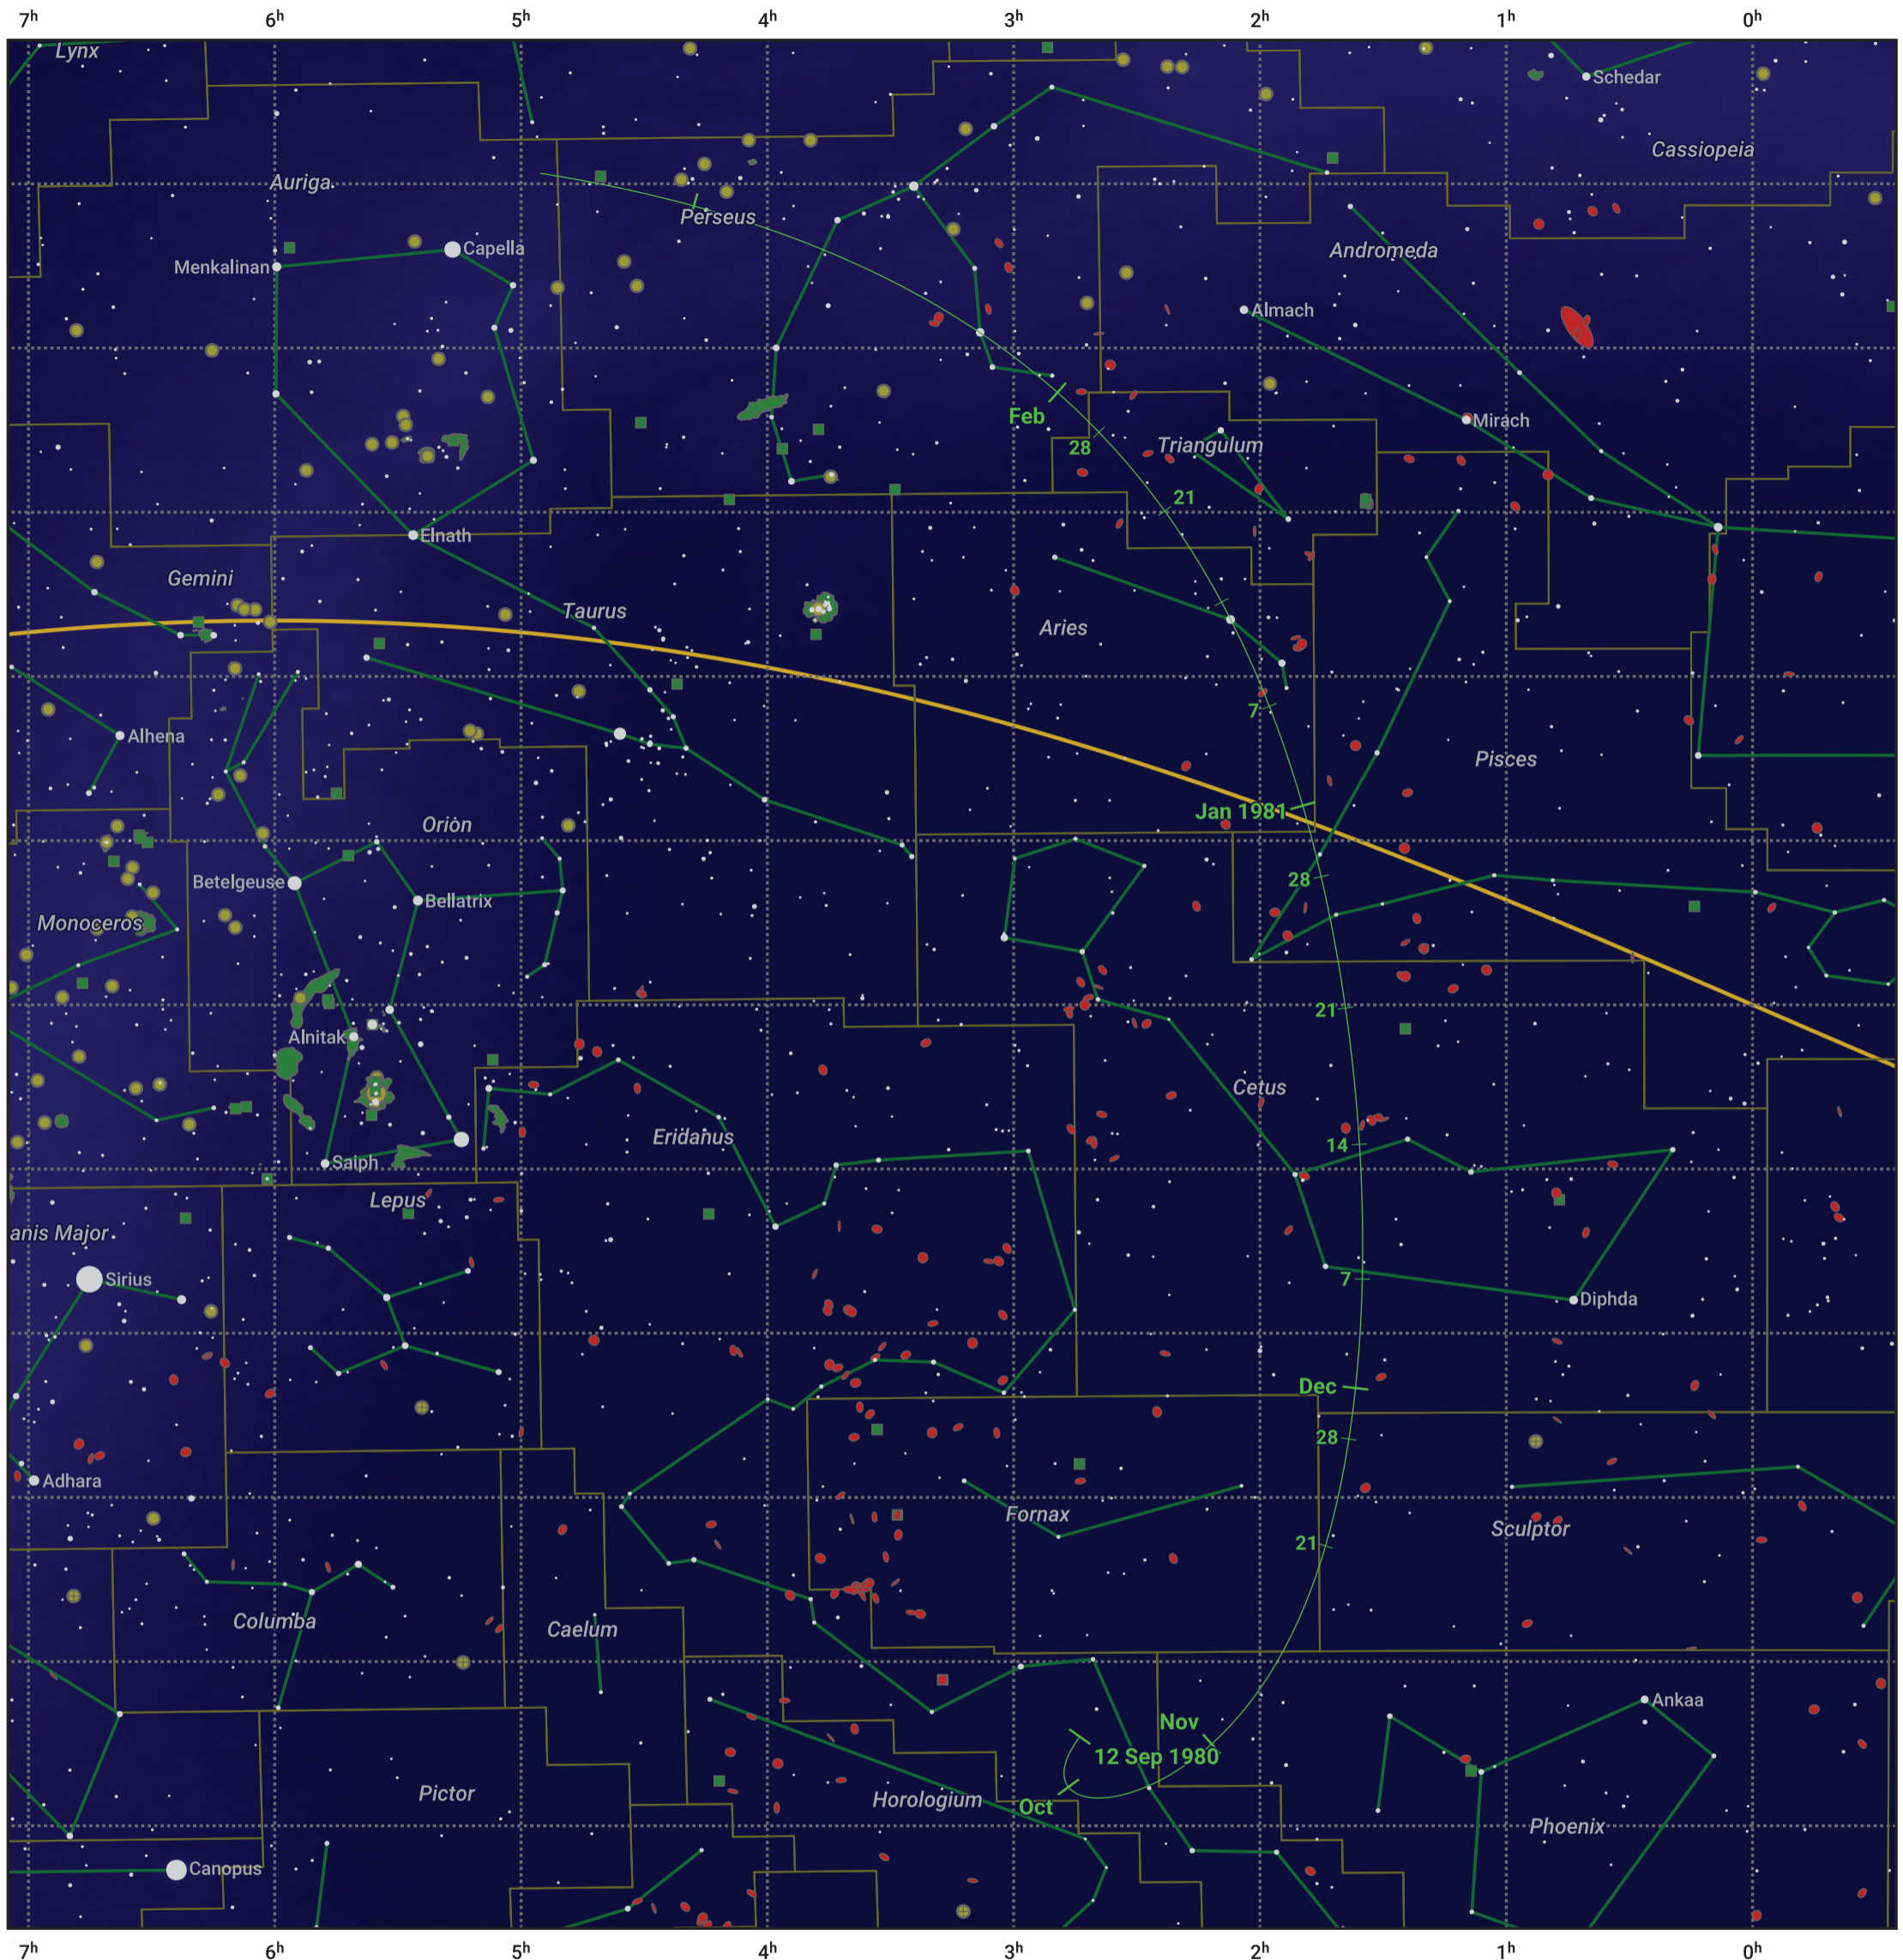

The path of 19P/Borrelly starting on 12 Sep 1980

© Dominic Ford 2011–2024. Date markers placed at midnight UTC. Downloaded from <https://in-the-sky.org>

Magnitude scale: 6.0 5.0 4.0 3.0 2.0 1.0 0.0 -1.0 -2.0

— Ecliptic Plane

Galaxy Bright nebula Open cluster Globular cluster

Date	Mag
1980 Oct 6	10.4
1980 Oct 31	9.3
1980 Nov 1	9.3
1980 Dec 8	8.3
1981 Jan 1	8.6
1981 Jan 24	9.4
1981 Feb 16	10.4
1981 Mar 1	11.0
1981 Mar 10	11.4