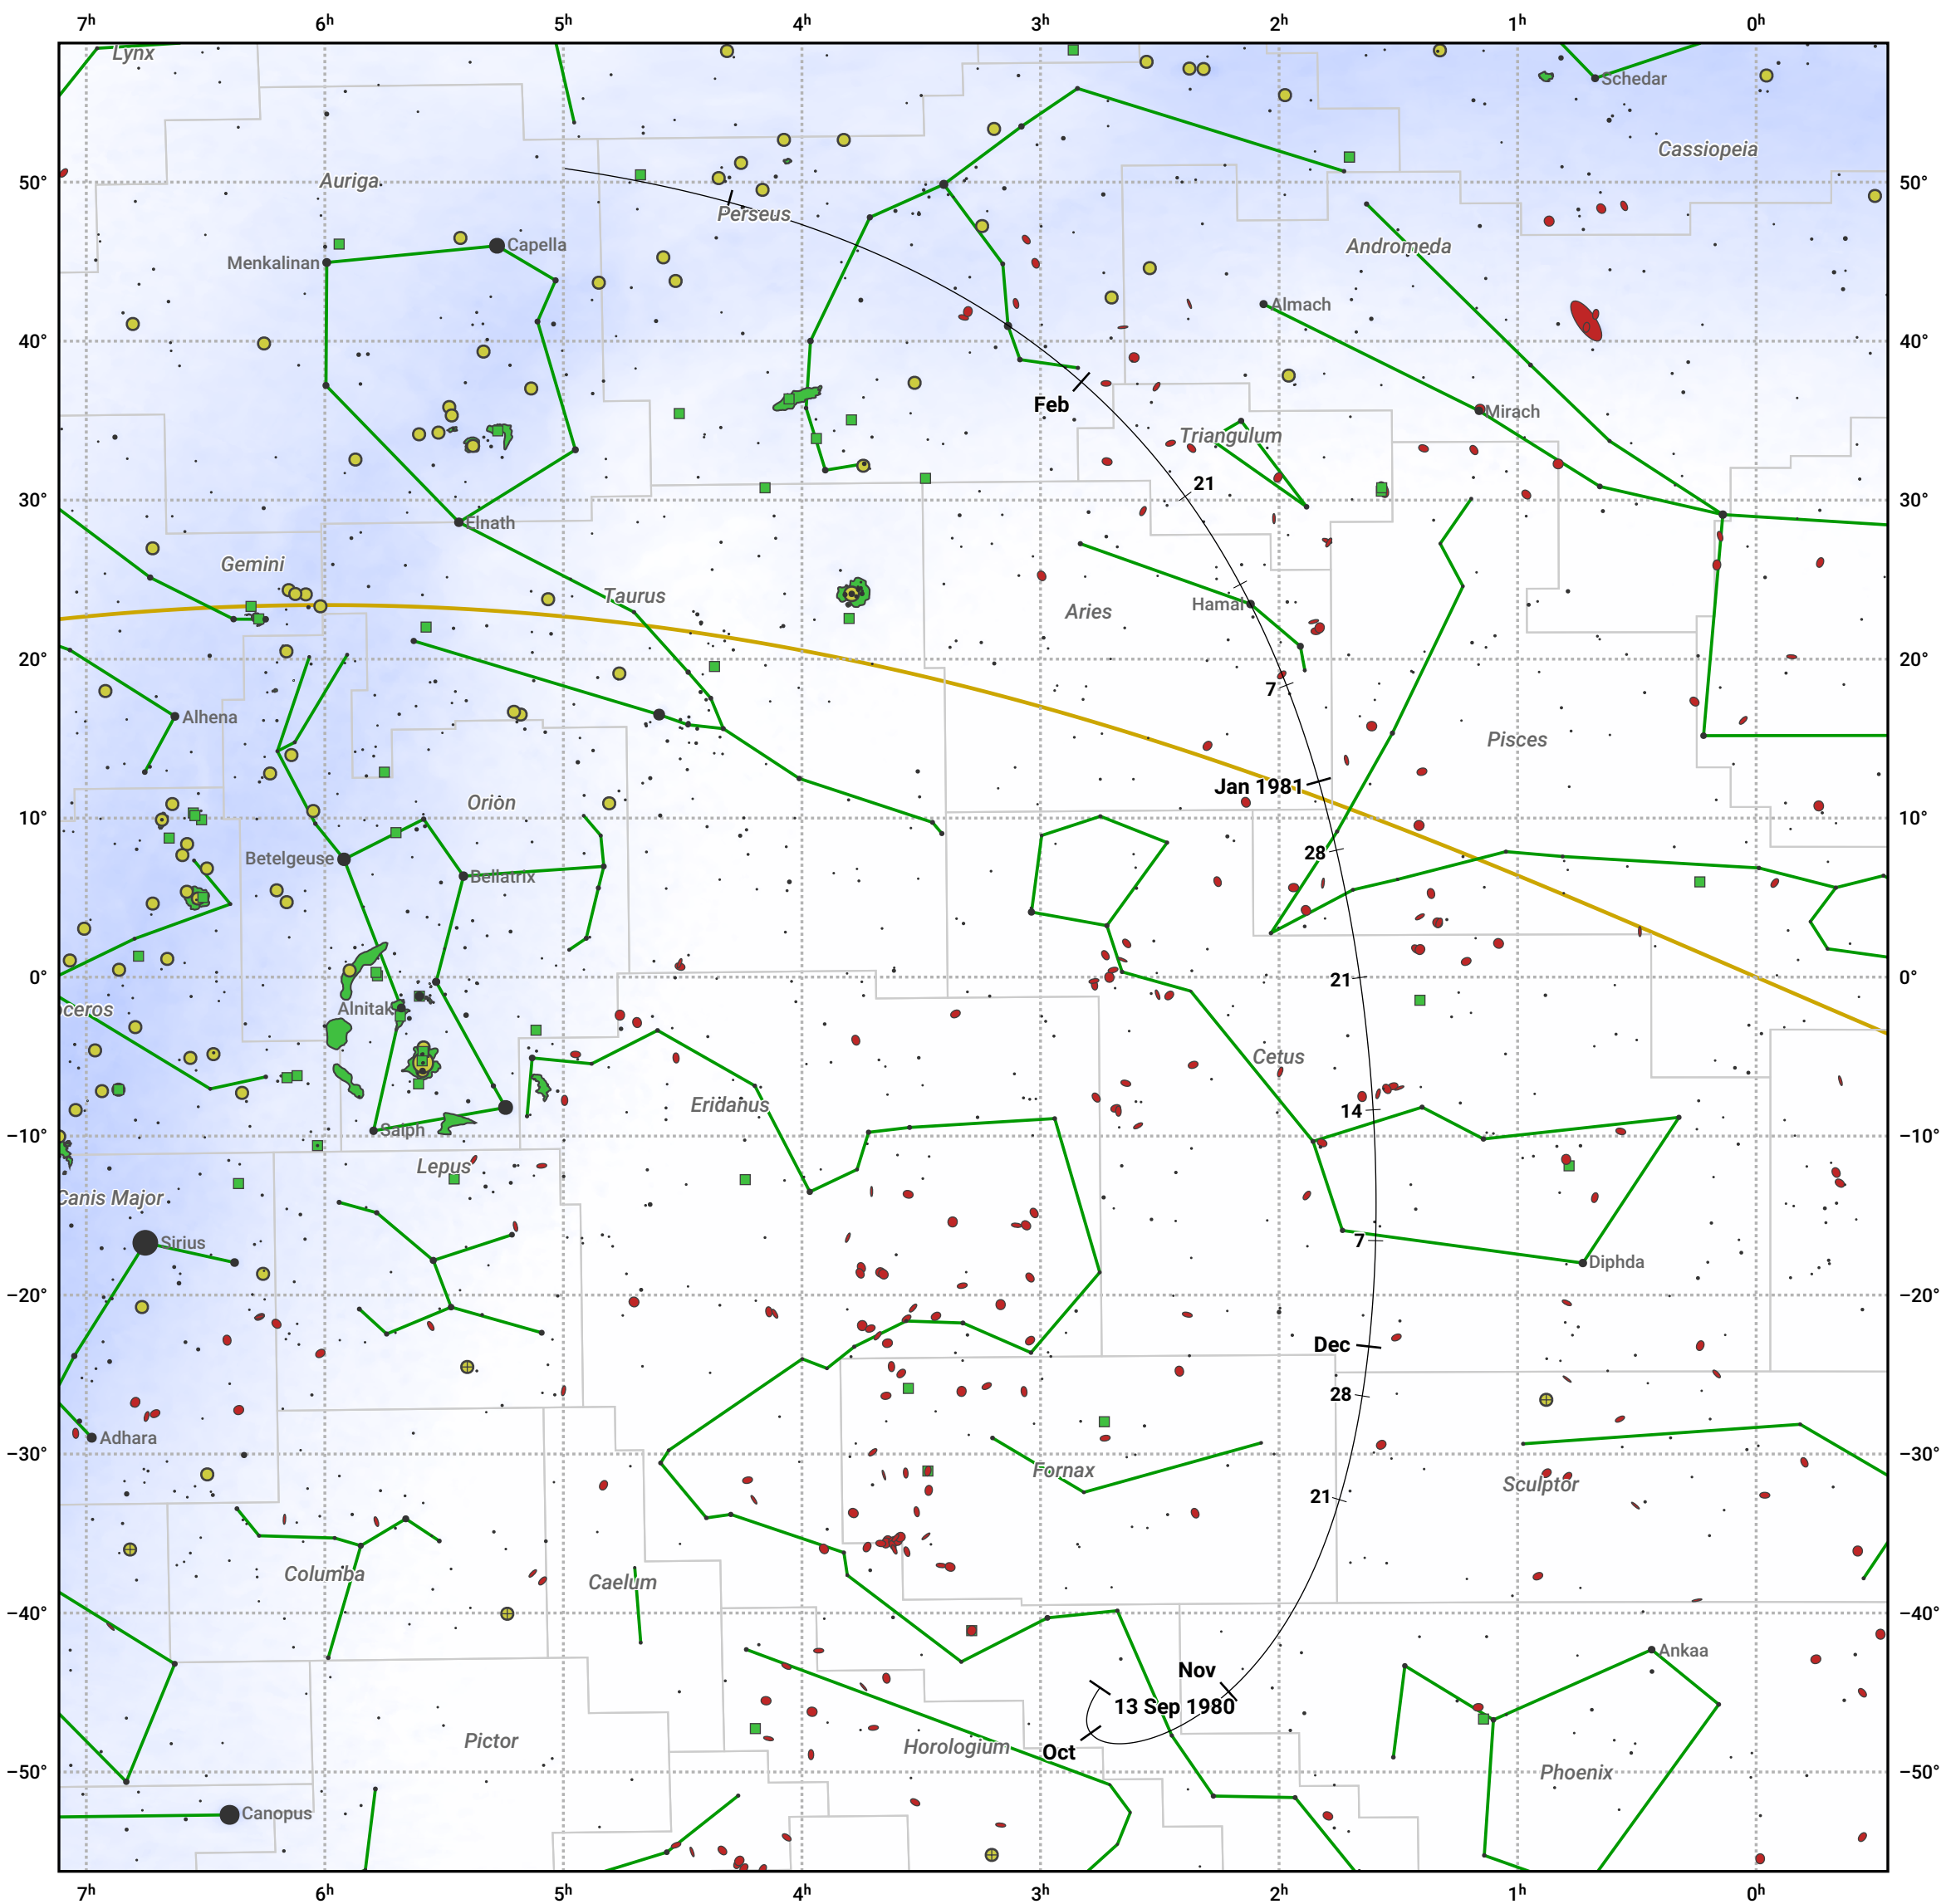

The path of 19P/Borrelly starting on 13 Sep 1980

© Dominic Ford 2011–2024. Date markers placed at midnight UTC. Downloaded from <https://in-the-sky.org>

Magnitude scale: -6.0 -5.0 -4.0 -3.0 -2.0 -1.0 0.0 -1.0 -2.0

— Ecliptic Plane

Galaxy Bright nebula Open cluster Globular cluster

Date	Mag
1980 Oct 7	10.3
1980 Nov 1	9.3
1981 Jan 1	8.6
1981 Feb 15	10.3
1981 Mar 1	11.0
1981 Mar 9	11.3