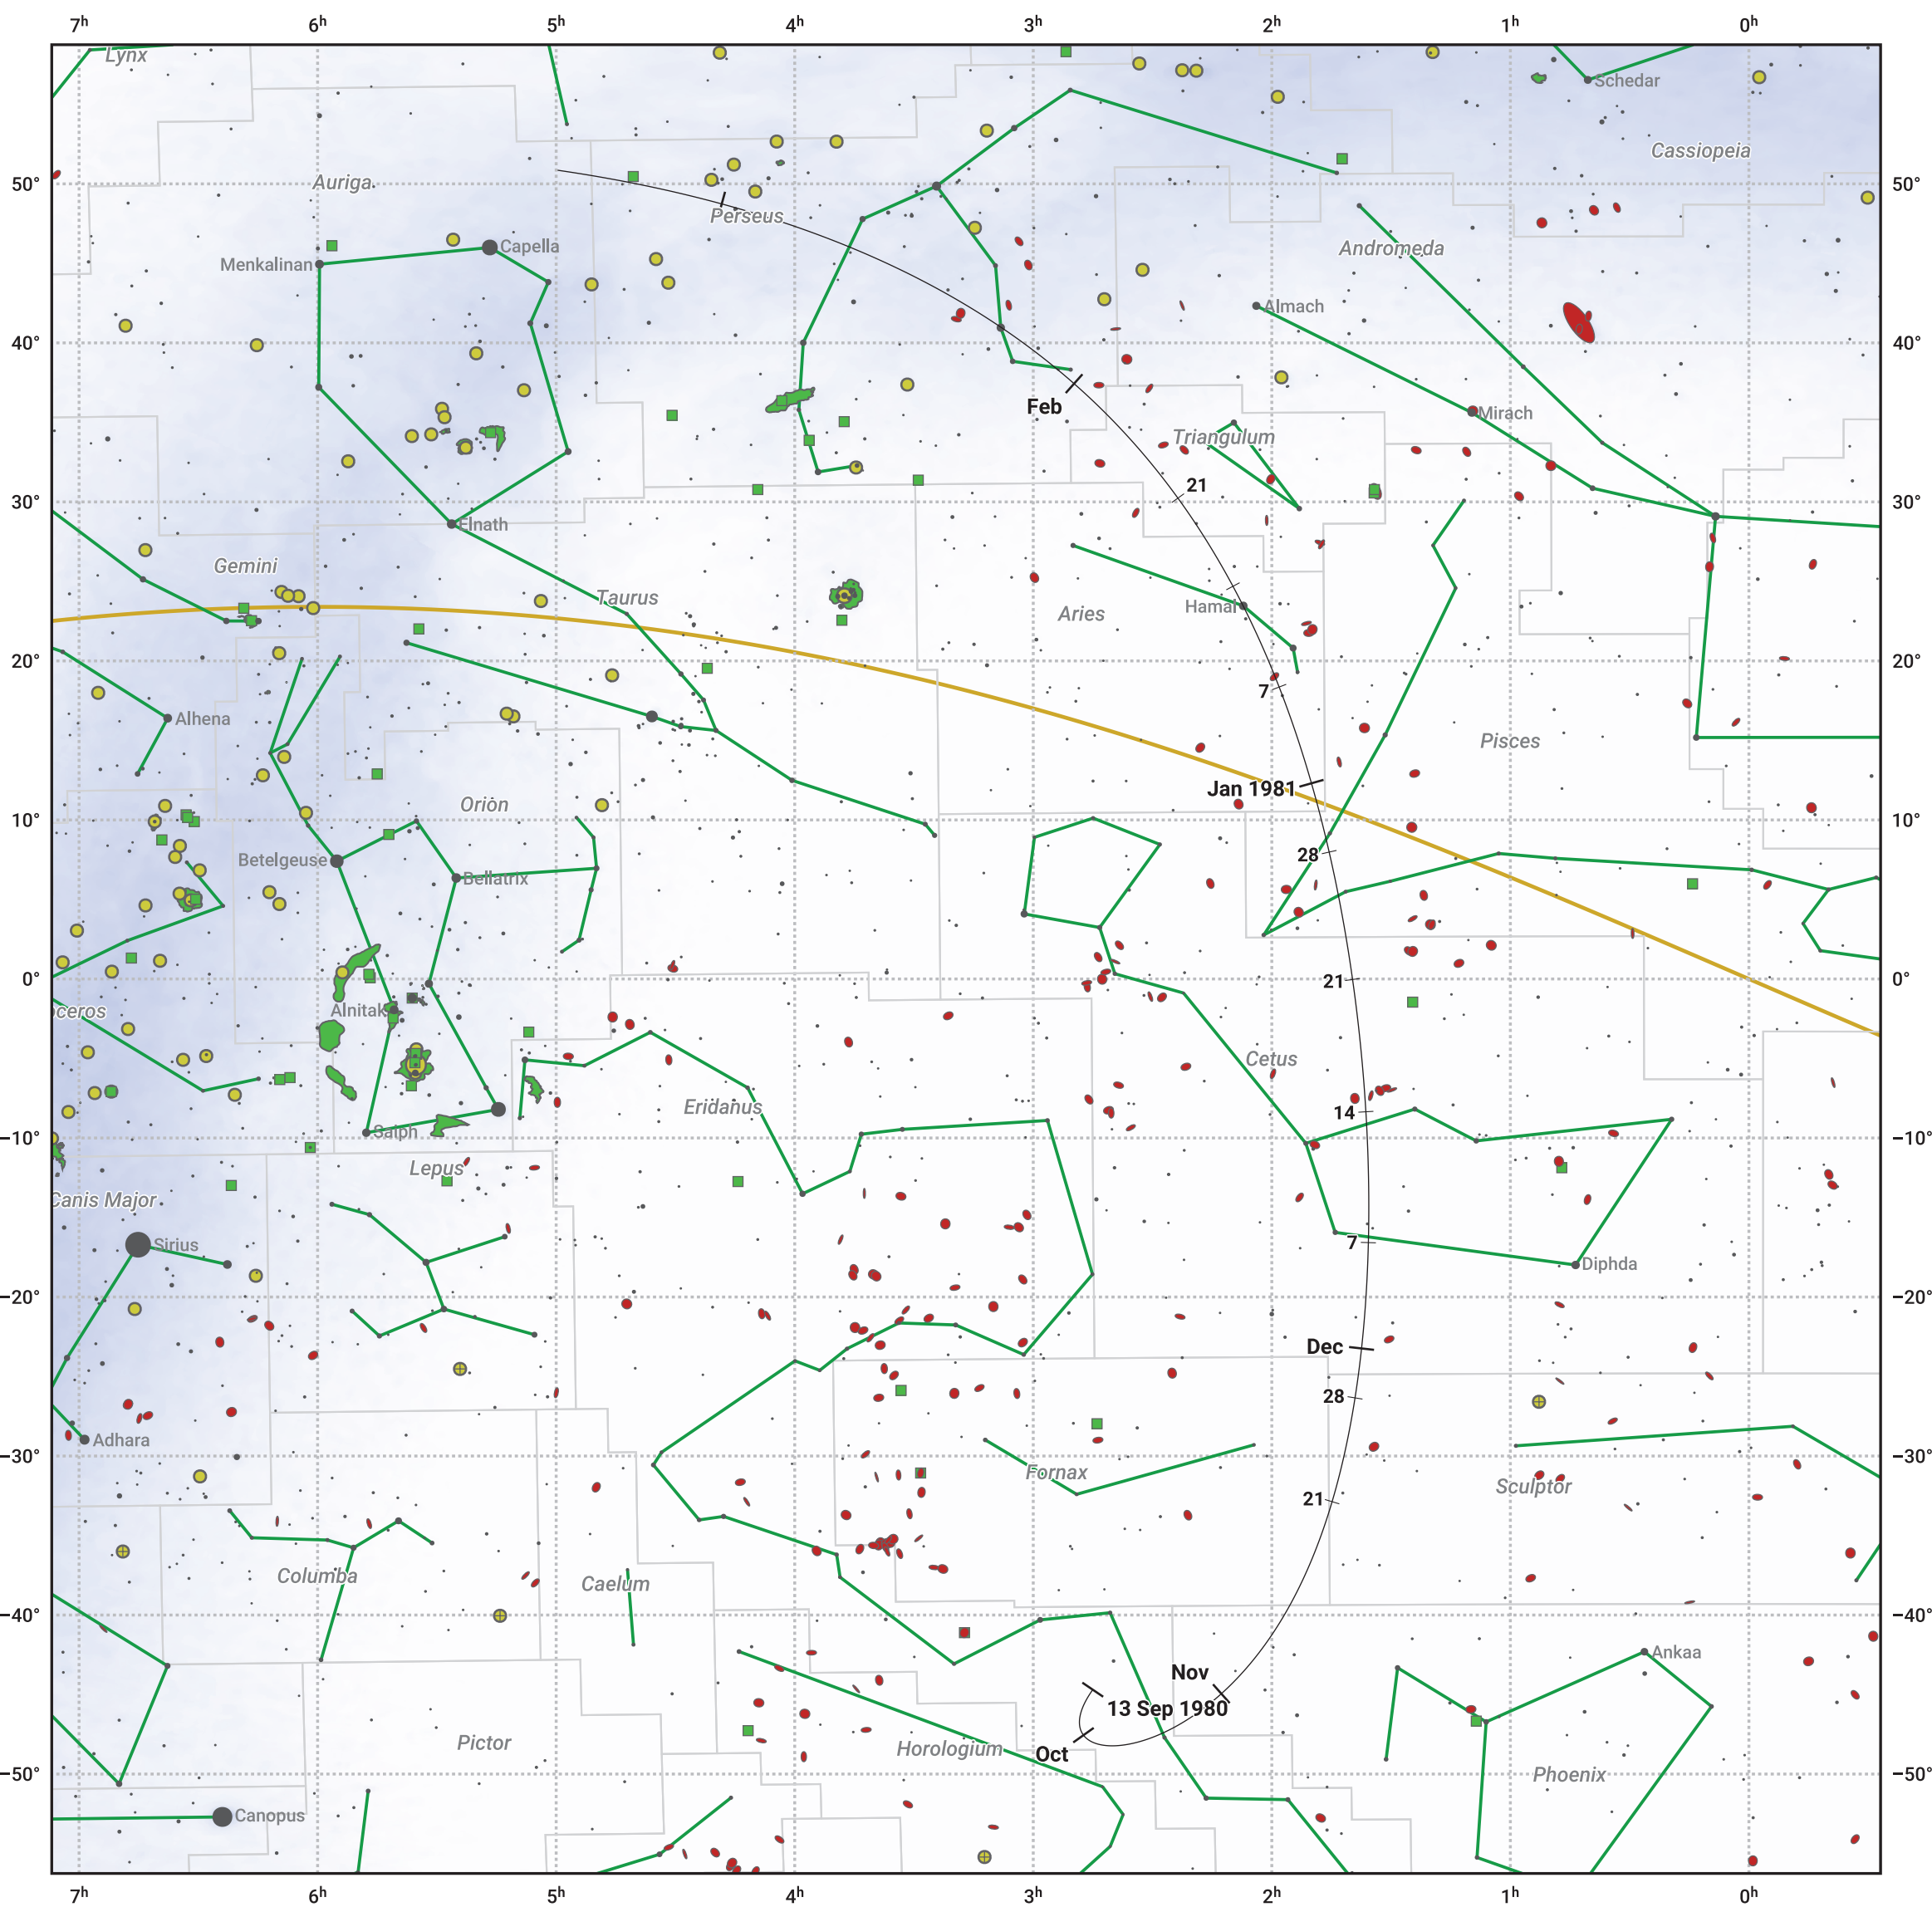

The path of 19P/Borrelly starting on 13 Sep 1980

© Dominic Ford 2011–2024. Date markers placed at midnight UTC. Downloaded from <https://in-the-sky.org>

Magnitude scale: 6.0 5.0 4.0 3.0 2.0 1.0 0.0 -1.0 -2.0

— Ecliptic Plane

Galaxy Bright nebula Open cluster Globular cluster

Date	Mag
1980 Oct 7	10.3
1980 Nov 1	9.3
1981 Jan 1	8.6
1981 Feb 15	10.3
1981 Mar 1	11.0
1981 Mar 9	11.3